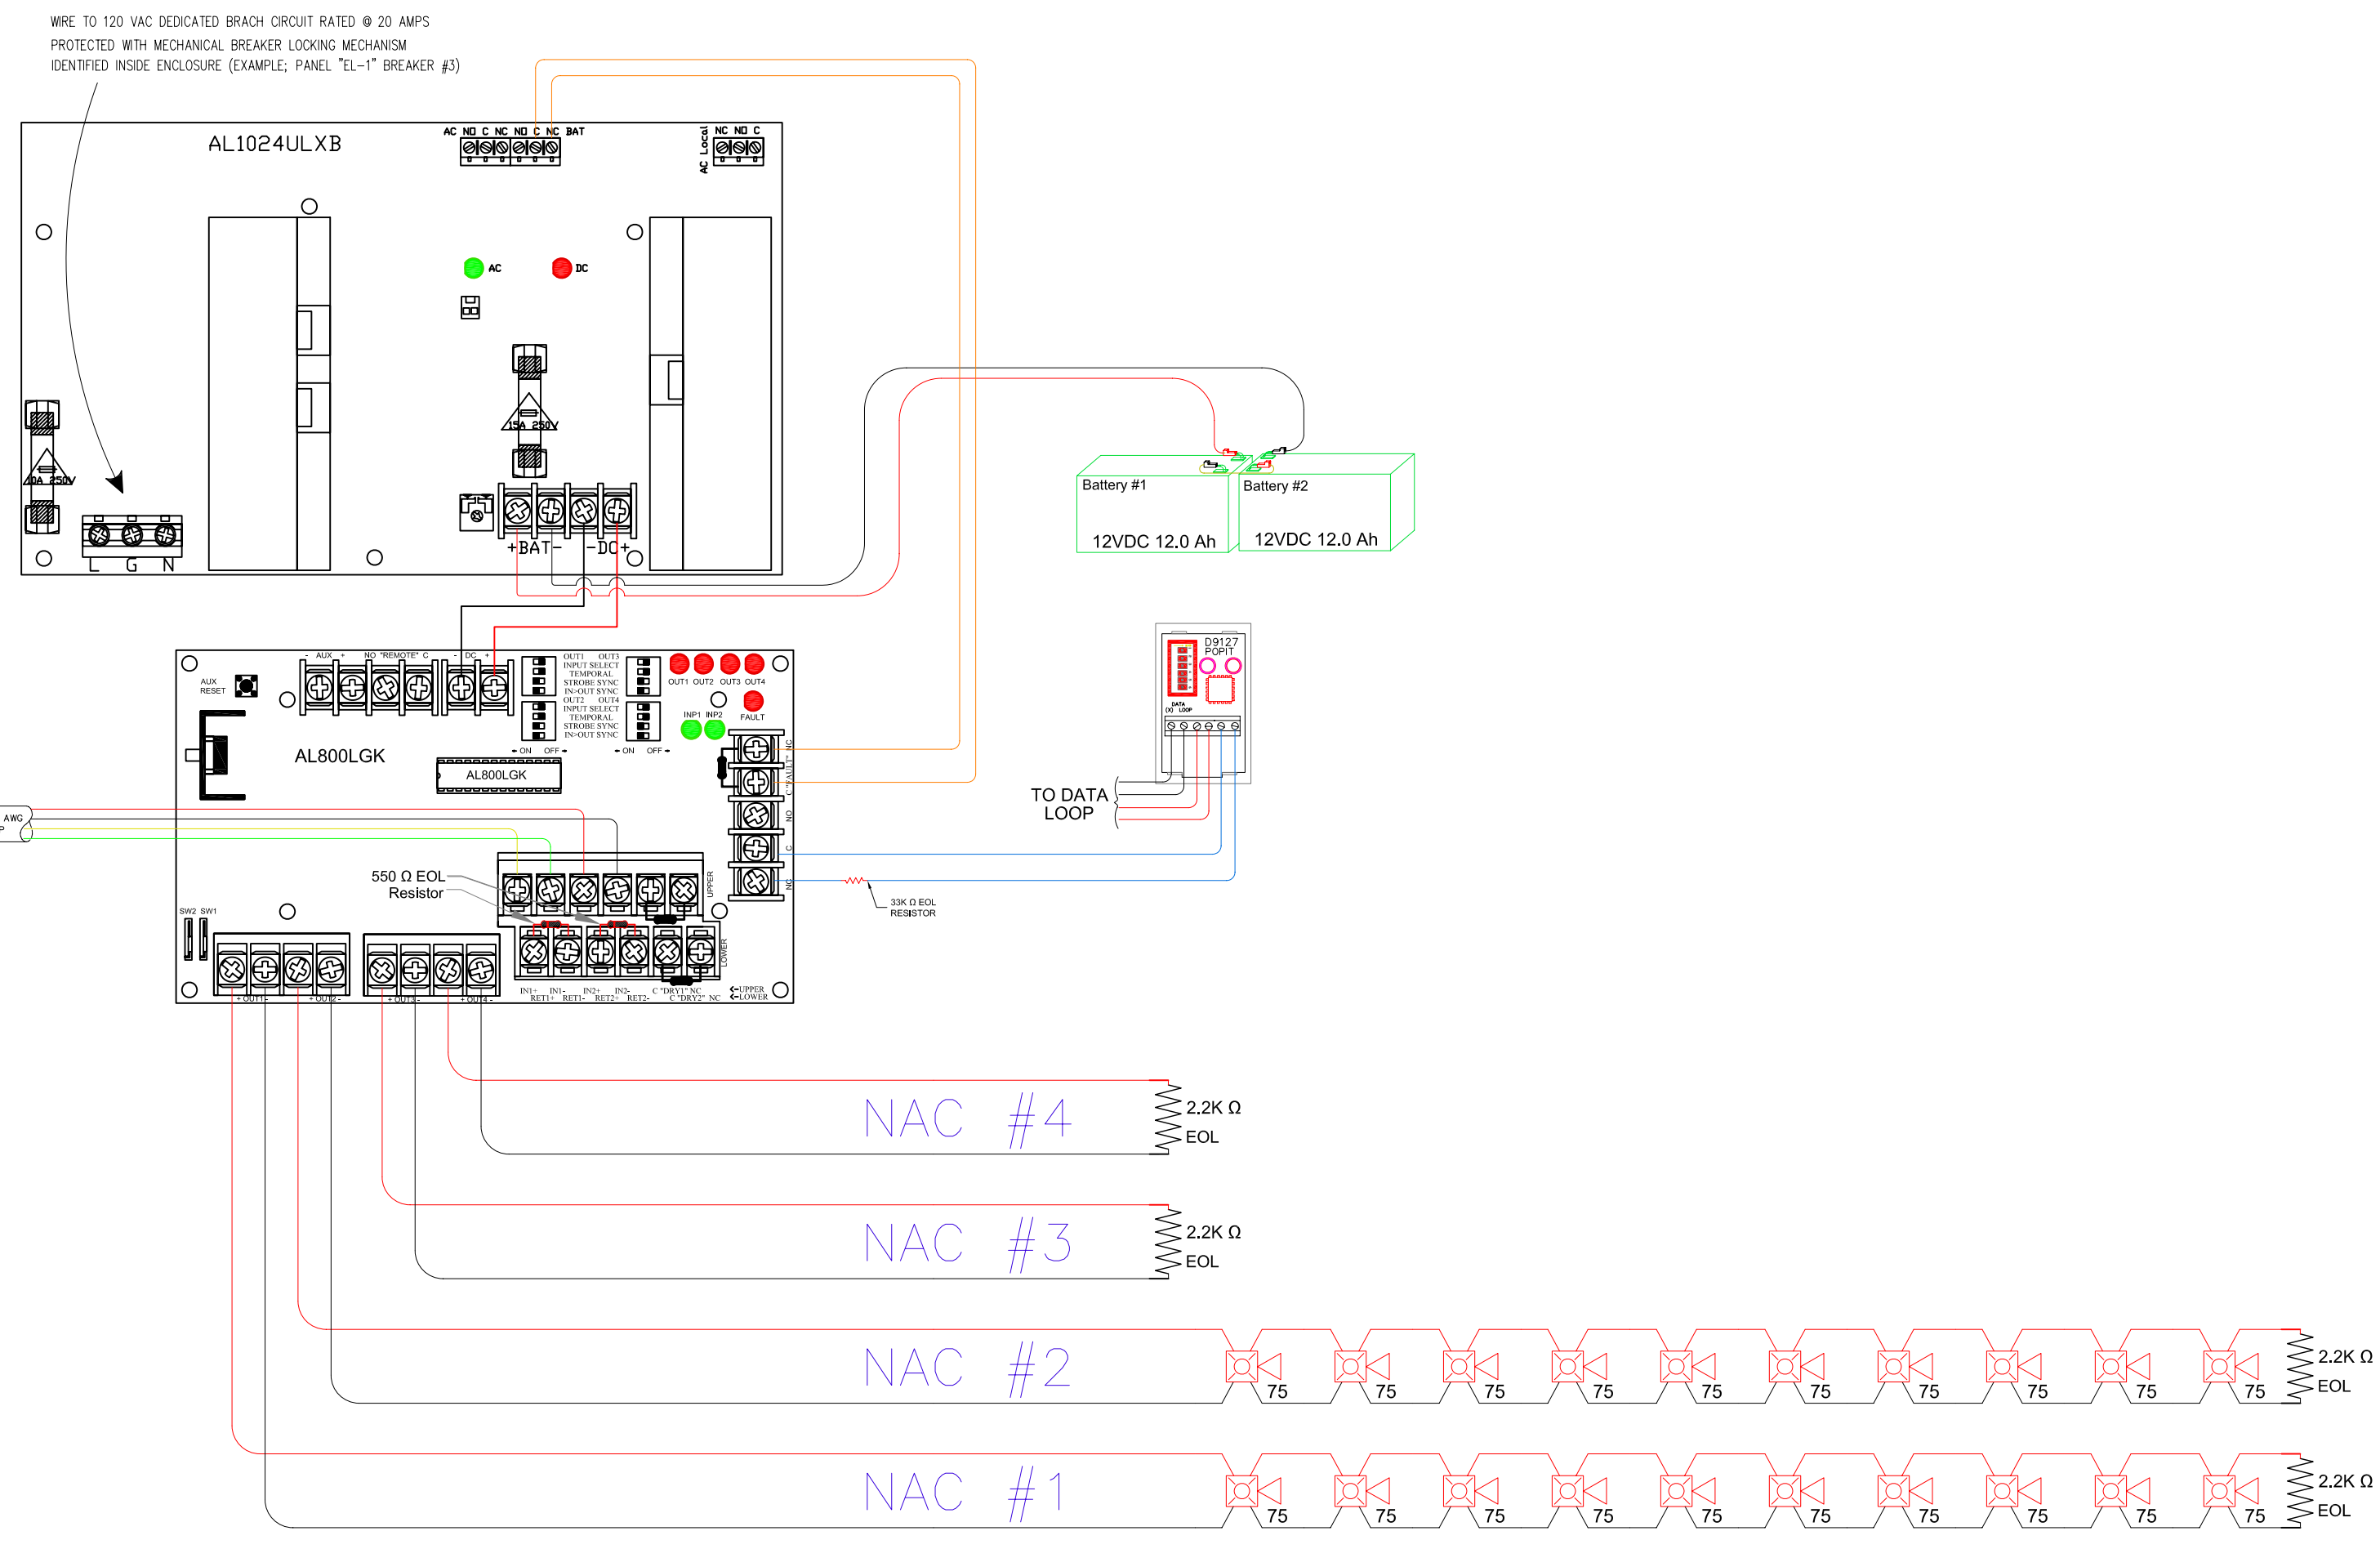

**LEGEND**

- COOLER HORNSTROBE (Wiring Note)
- HORNSTROBE (Wiring Note)
- STROBE (Wiring Note)
- CEILING MOUNTED HORNSTROBE (Wiring Note)
- CEILING MOUNTED STROBE (Wiring Note)

**NAC P.S. #1 at FACP**

**NAC P.S. #2 at FACP**

**NAC P.S. #4 2nd Flr Tenant Phone Closet**

**NAC P.S. #3 Receiving Electrical Area**

REVISIONS	BY	DATE
	JK	11/18/2011
	JK	11/18/2011