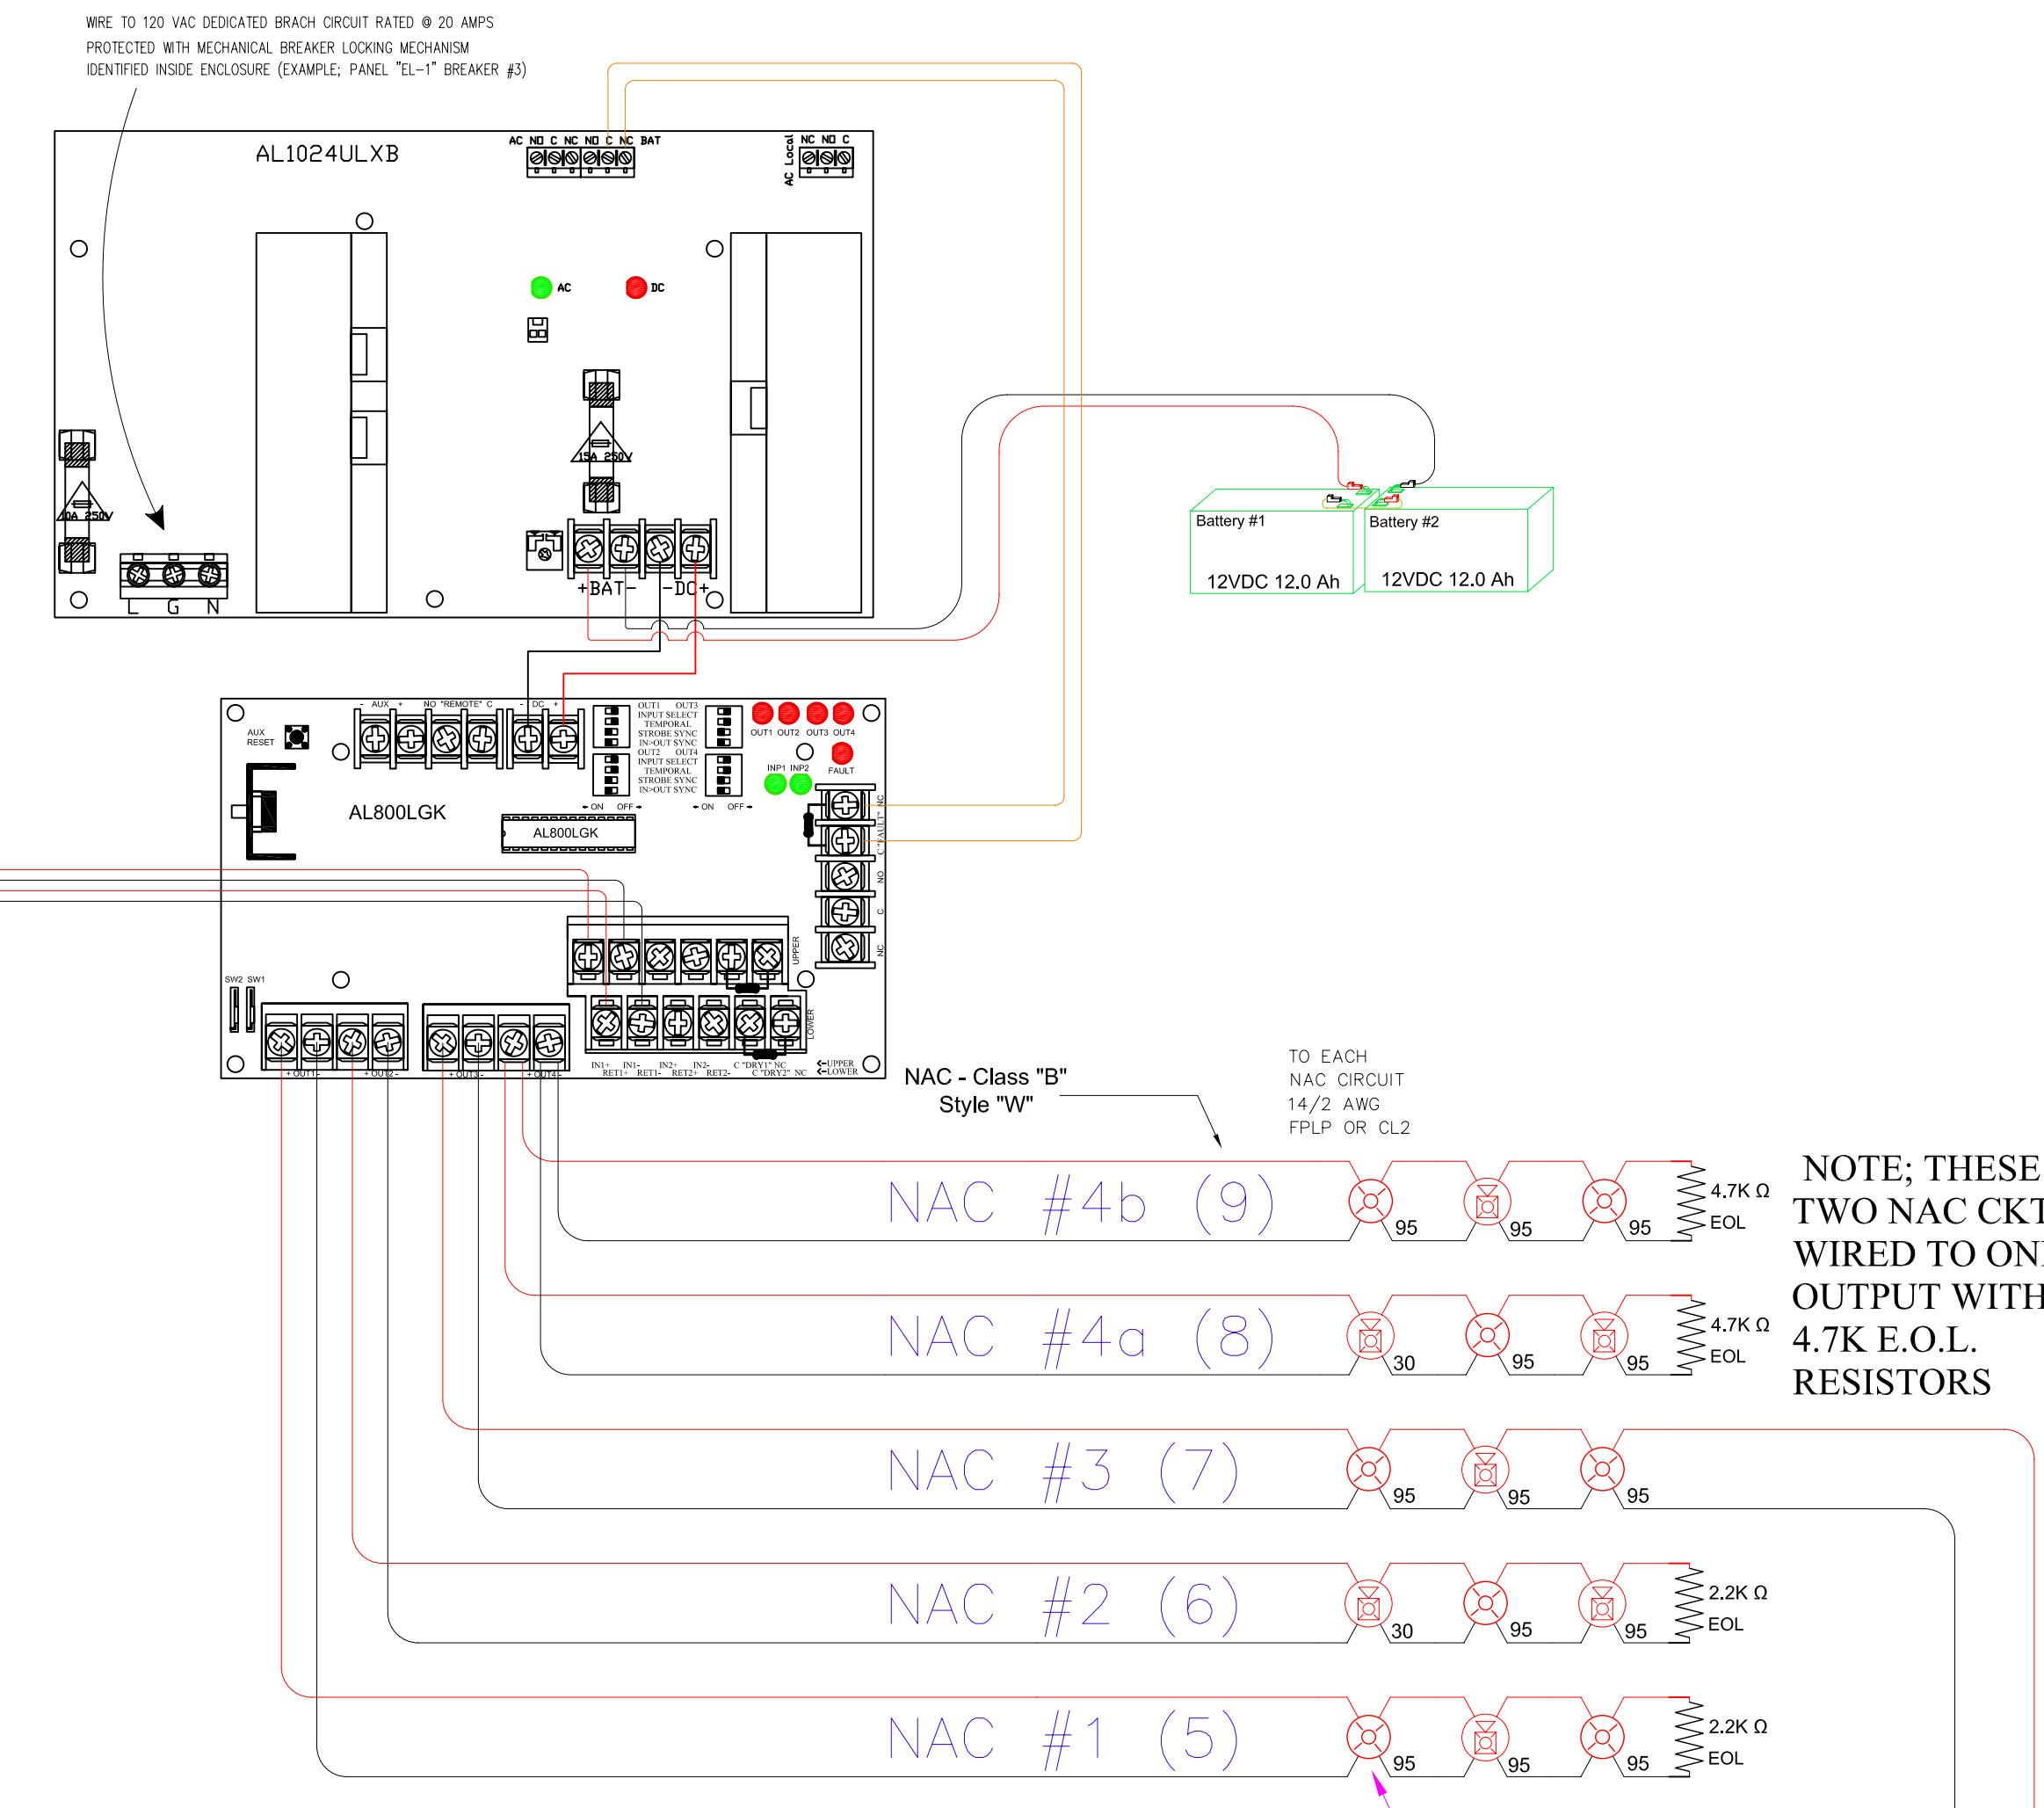

**LEGEND**

- COOLER HORNSTROBE (Wiring Note)
- HORNSTROBE (Wiring Note)
- STROBE (Wiring Note)
- CEILING MOUNTED HORNSTROBE (Wiring Note)
- CEILING MOUNTED STROBE (Wiring Note)

**NAC P.S. #1 at FACP**

**NAC P.S. #2 at FACP**

**NAC P.S. #4 2nd Flr Tenant Phone Closet**

**NAC P.S. #3 Receiving Electrical Area**

REVISIONS	BY	DATE
	JK	11/18/2011
	JK	11/18/2011