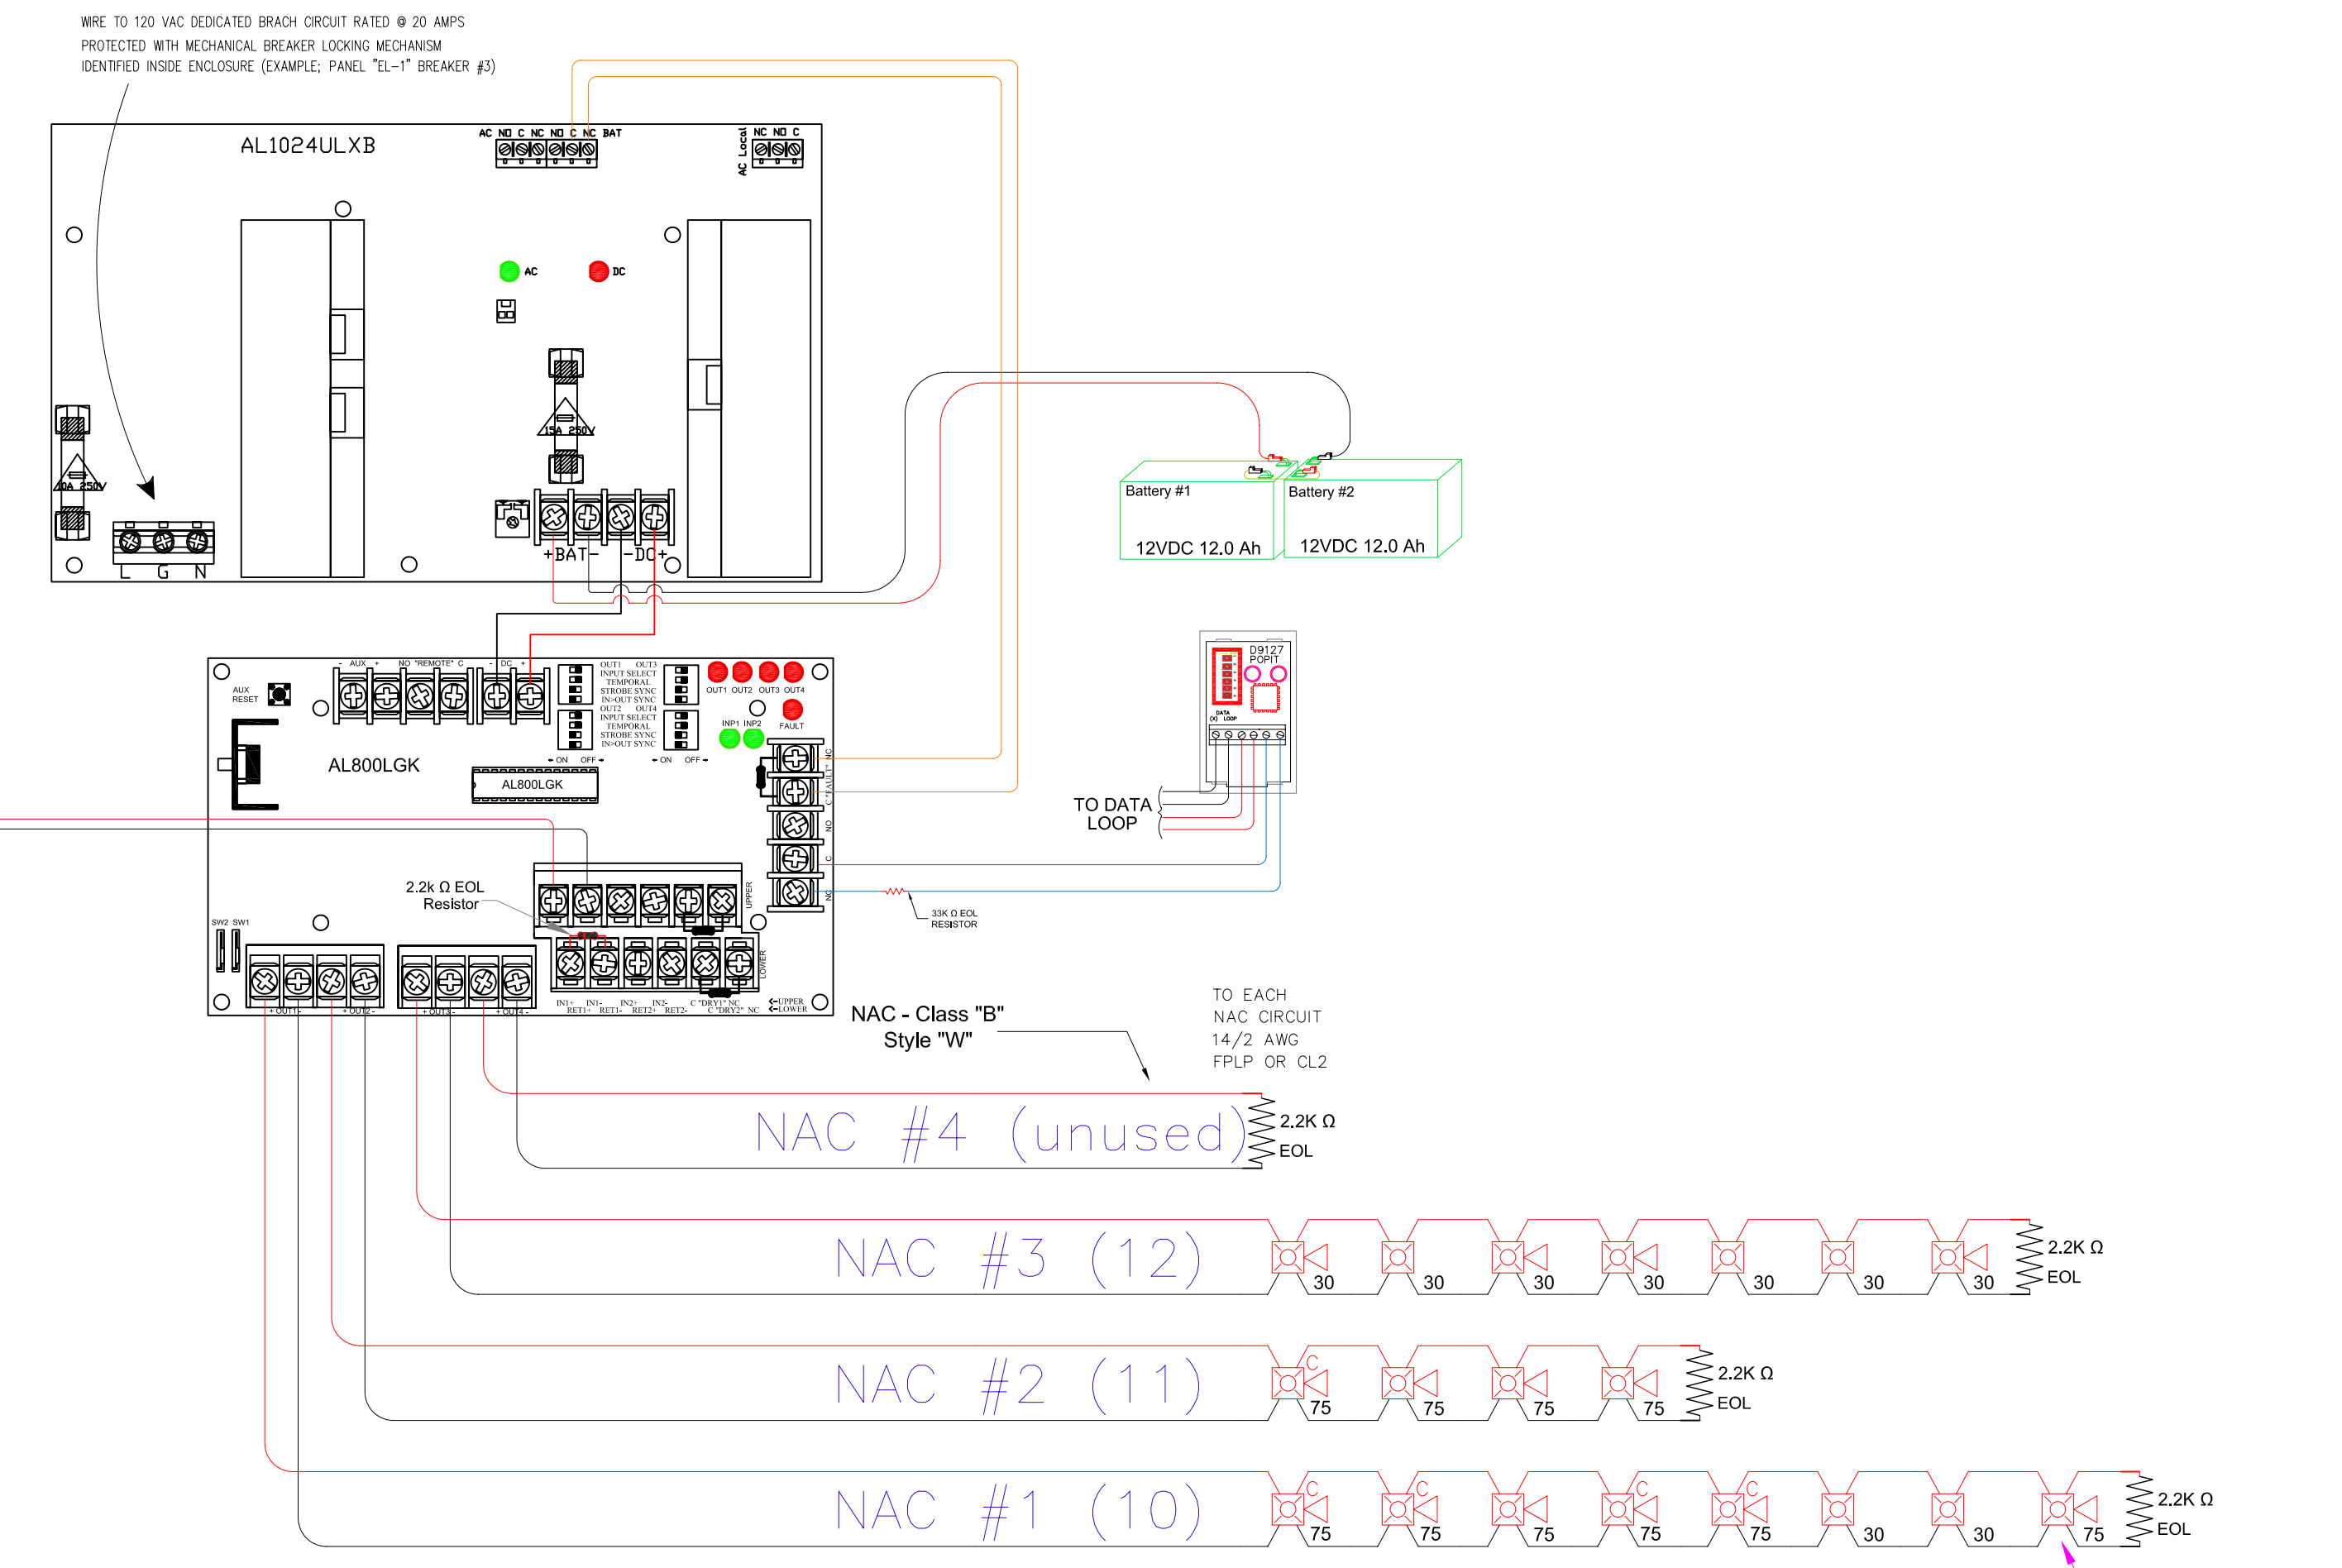

**LEGEND**

- COOLER HORNSTROBE (Wiring Note)
- HORNSTROBE (Wiring Note)
- STROBE (Wiring Note)
- CEILING MOUNTED HORNSTROBE (Wiring Note)
- CEILING MOUNTED STROBE (Wiring Note)

**NAC P.S. #1 at FACP**

**NAC P.S. #2 at FACP**

**NAC P.S. #4 2nd Flr Tenant Phone Closet**

**NAC P.S. #3 Receiving Electrical Area**

REVISIONS	BY	DATE
	JK	11/18/2011
	JK	11/18/2011