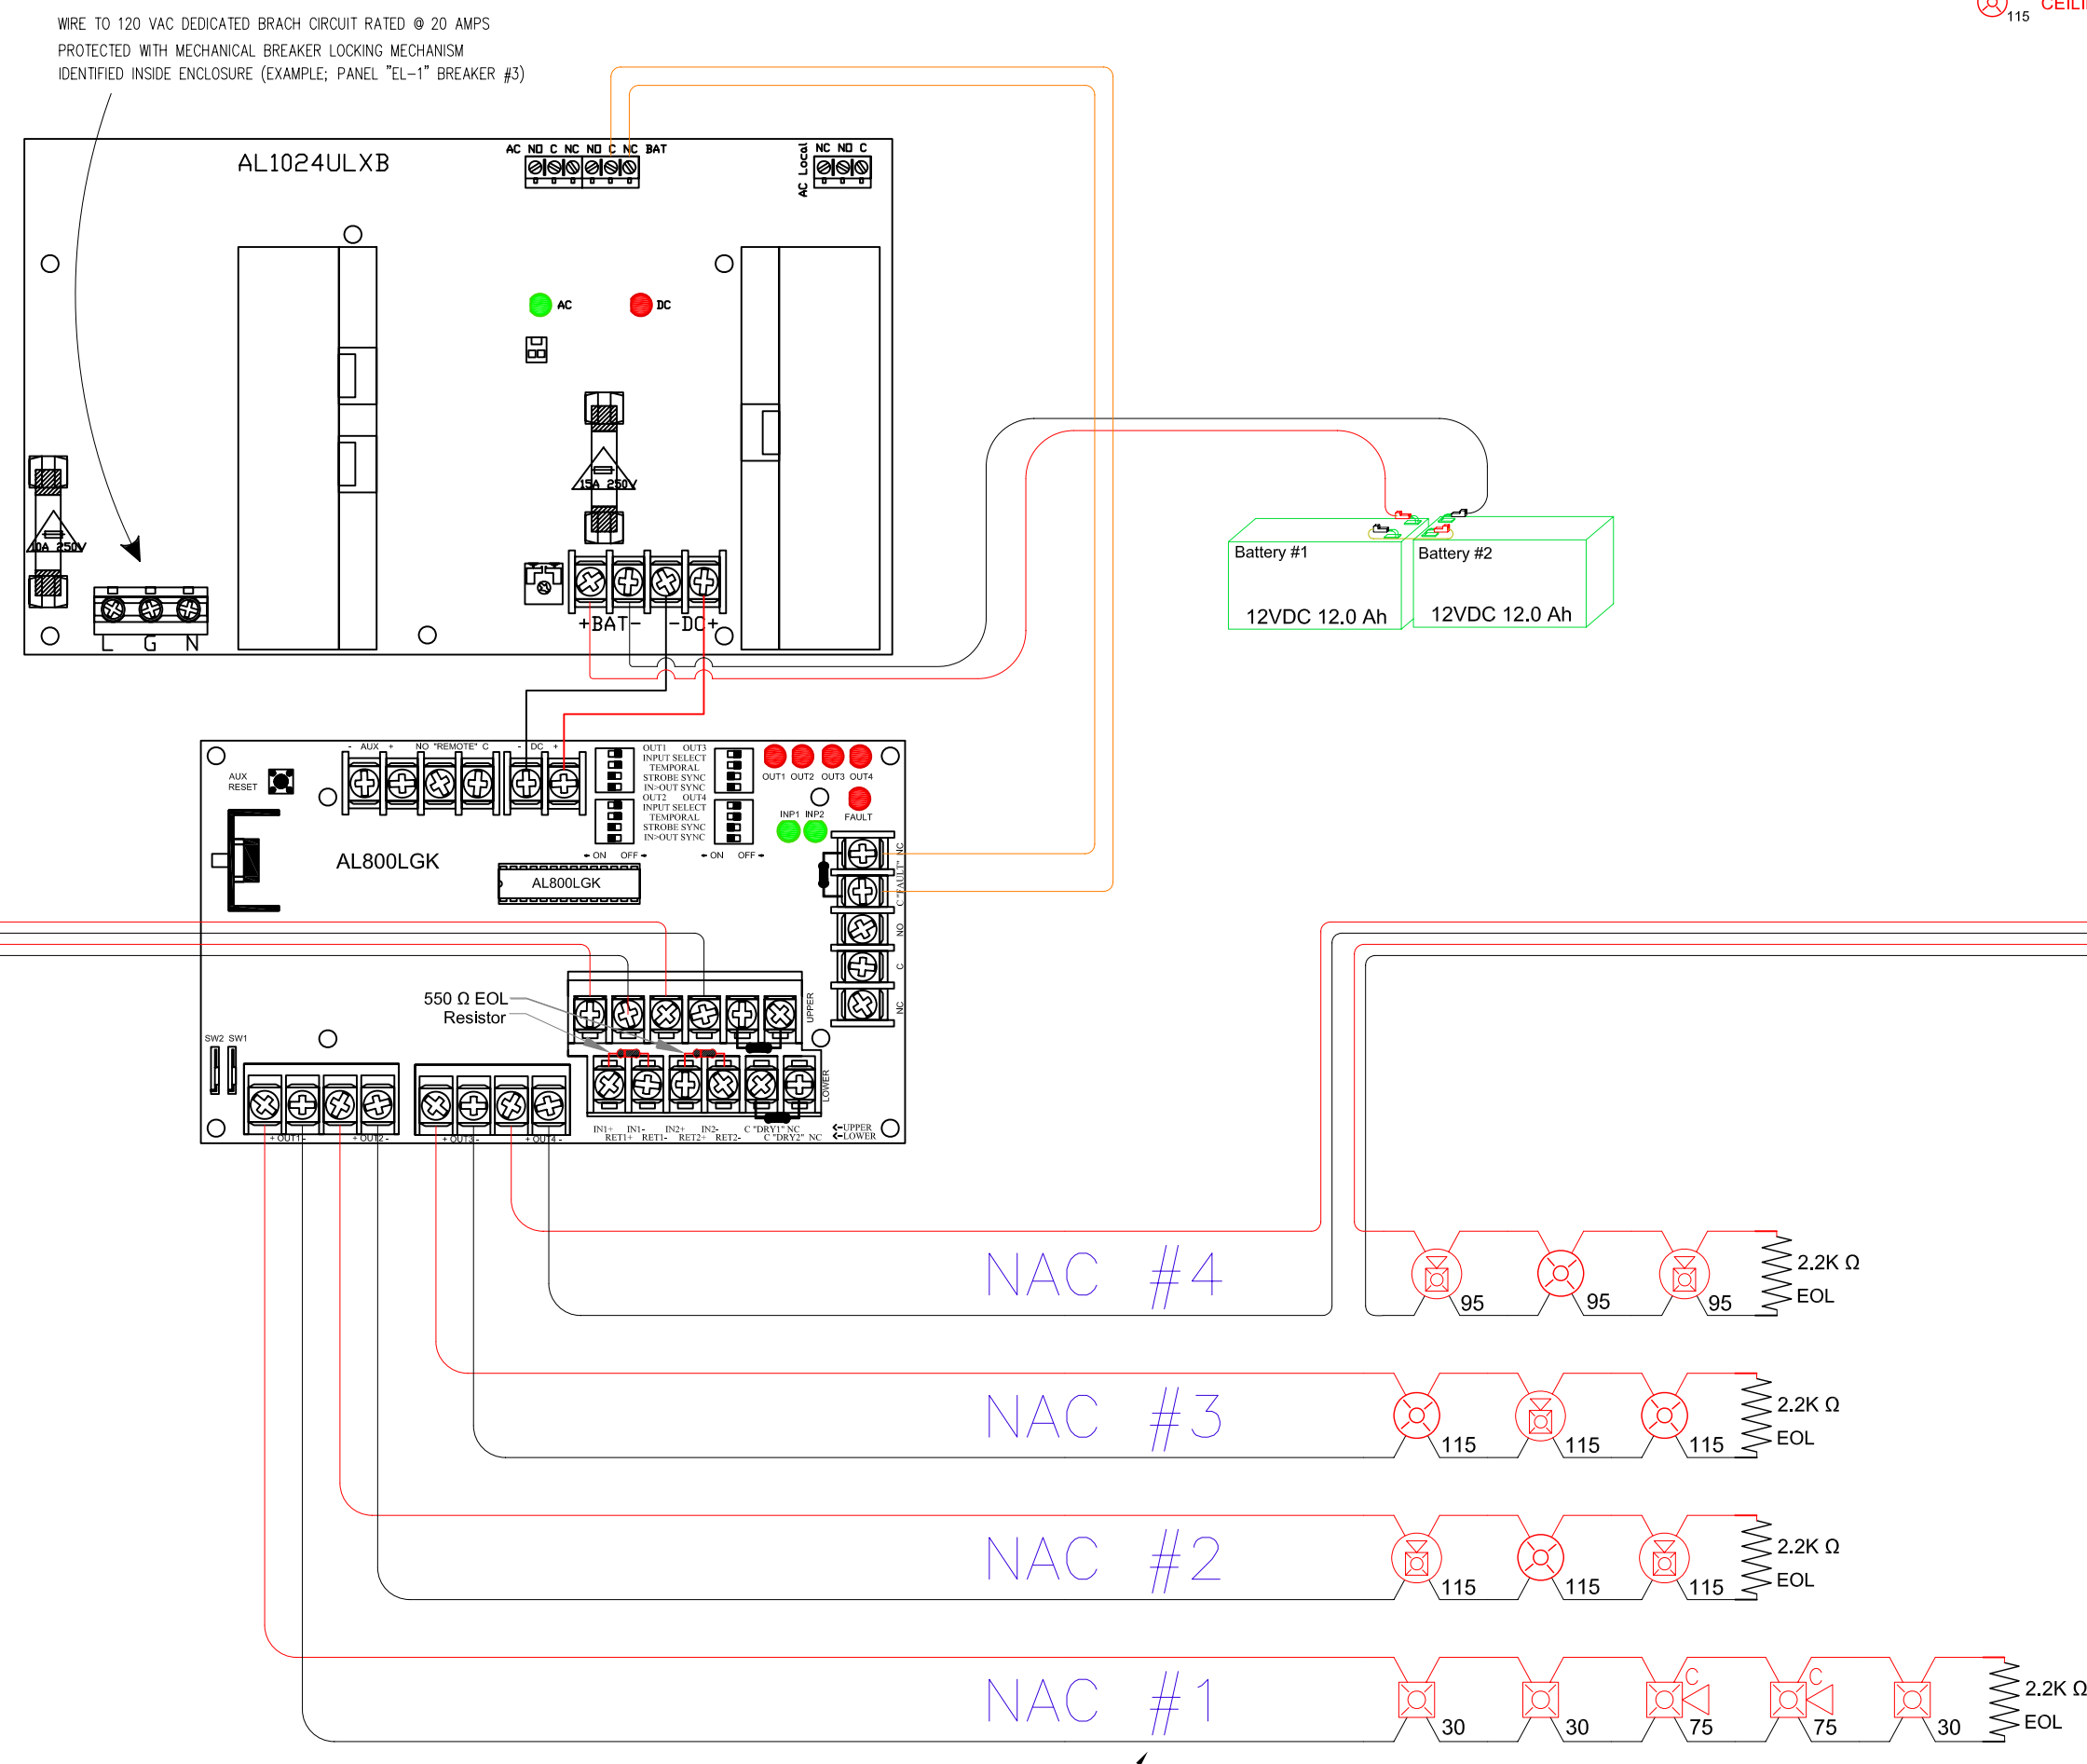

**LEGEND**

- COOLER HORNSTROBE (Wiring Note)
- HORNSTROBE (Wiring Note)
- STROBE (Wiring Note)
- CEILING MOUNTED HORNSTROBE (Wiring Note)
- CEILING MOUNTED STROBE (Wiring Note)

**NAC P.S. #1 at FACP**

**NAC P.S. #2 at FACP**

**NAC P.S. #4 2nd Flr Tenant Phone Closet**

**NAC P.S. #3 Receiving Electrical Area**

REVISIONS	BY	DATE
	JK	11/18/2011
	JK	11/18/2011