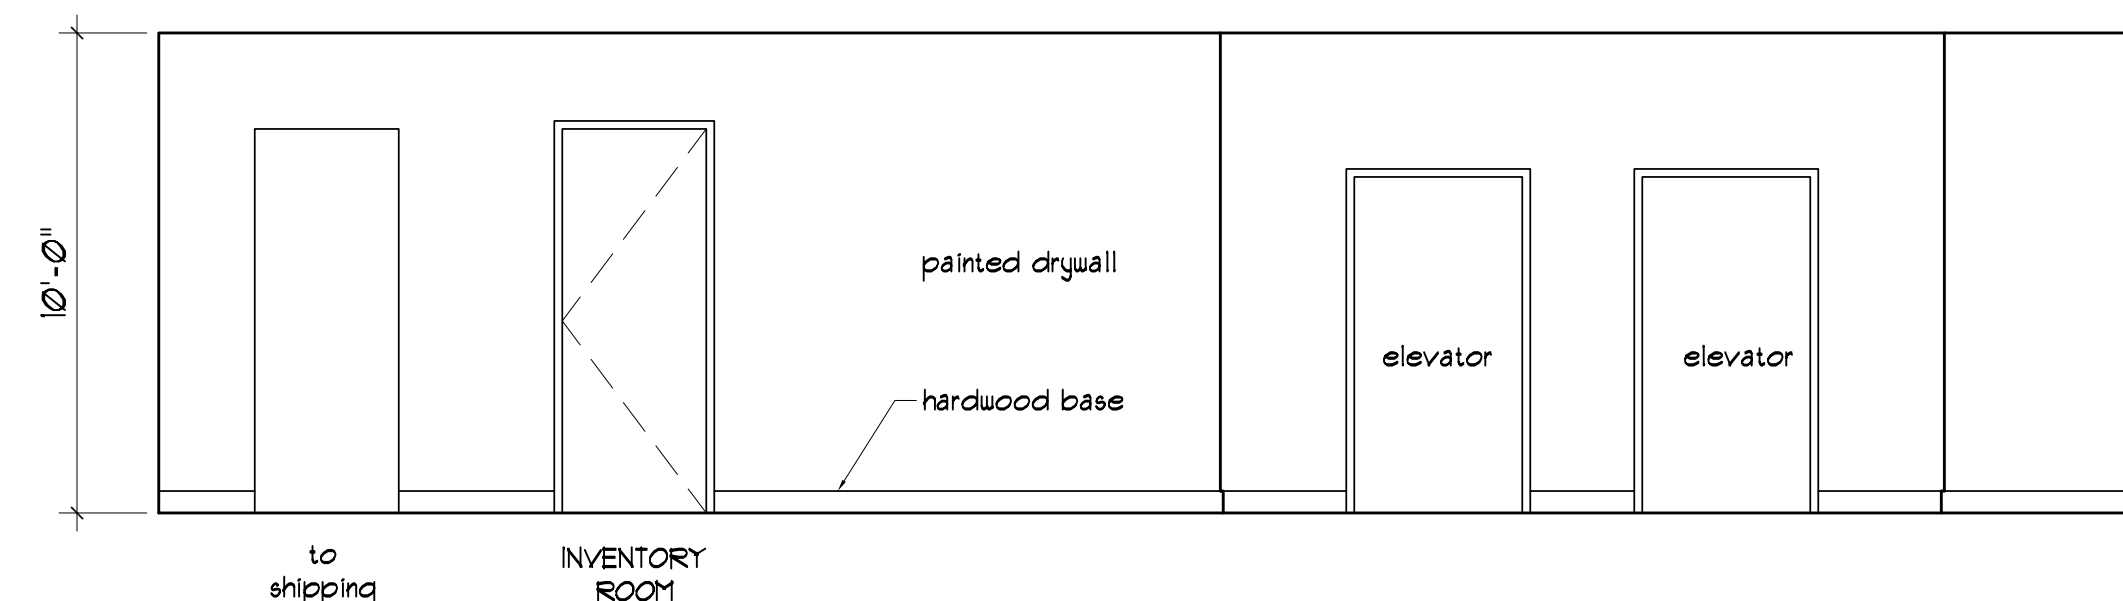

13 detail @ head/jamb
scale: 3"= 1'-0"

12 detail
scale: 3"= 1'-0"

11 detail @ sill
scale: 3"= 1'-0"

10

9

8

7

6

4

1 Interior Elevations
scale: 1/4"= 1'-0"

OWNER:
WinXnet
865 Spring Street
Westbrook, ME 04096

ARCHITECTS
ARCHETYPE, P.A.
48 Union Wharf Portland, Maine 04101
(207) 772-6022 Fax (207) 772-4056

Project:
WinXnet
Complete Business Technology Solutions
5th floor, 84 Marginal Way,
Portland, Maine 04101