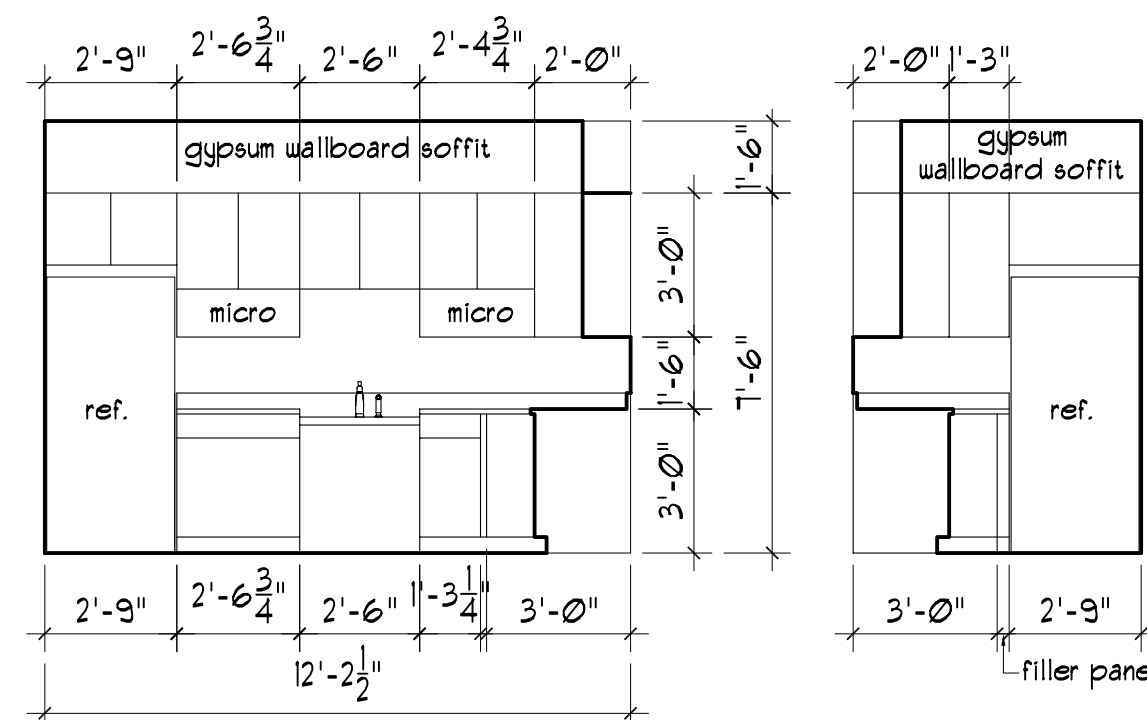

13 detail @ head/jamb
scale: 3"= 1'-0"

12 detail
scale: 3"= 1'-0"

11 detail @ sill
scale: 3"= 1'-0"

10

9

8

7

6

4

1 Interior Elevations
scale: 1/4"= 1'-0"

OWNER:
WinXnet
865 Spring Street
Westbrook, ME 04096

ARCHITECTS
ARCHETYPE, P.A.
48 Union Wharf Portland, Maine 04101
(207) 772-6022 Fax (207) 772-4056

Project:
WinXnet
Complete Business Technology Solutions
5th floor, 84 Marginal Way,
Portland, Maine 04101