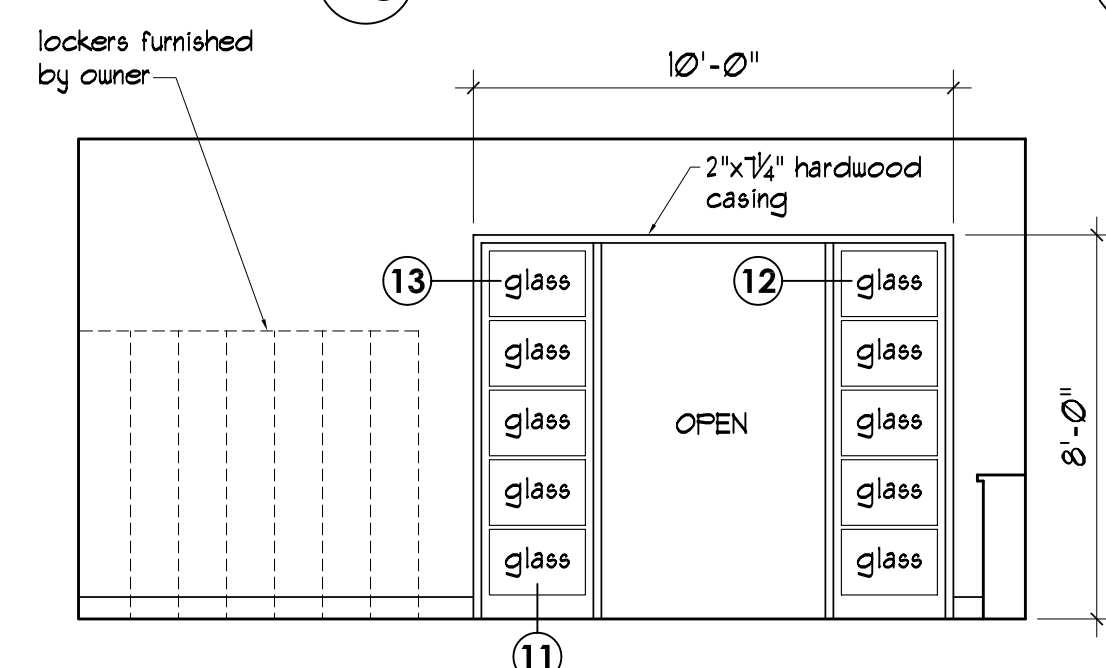

13 detail @ head/jamb
scale: 3"= 1'-0"

12 detail
scale: 3"= 1'-0"

11 detail @ sill
scale: 3"= 1'-0"

10

9

8

7

6

4

1 Interior Elevations
scale: 1/4"= 1'-0"

OWNER:
WinXnet
865 Spring Street
Westbrook, ME 04096

ARCHITECTS
ARCHETYPE, P.A.
48 Union Wharf Portland, Maine 04101
(207) 772-6022 Fax (207) 772-4056

Project:
WinXnet
Complete Business Technology Solutions
5th floor, 84 Marginal Way,
Portland, Maine 04101