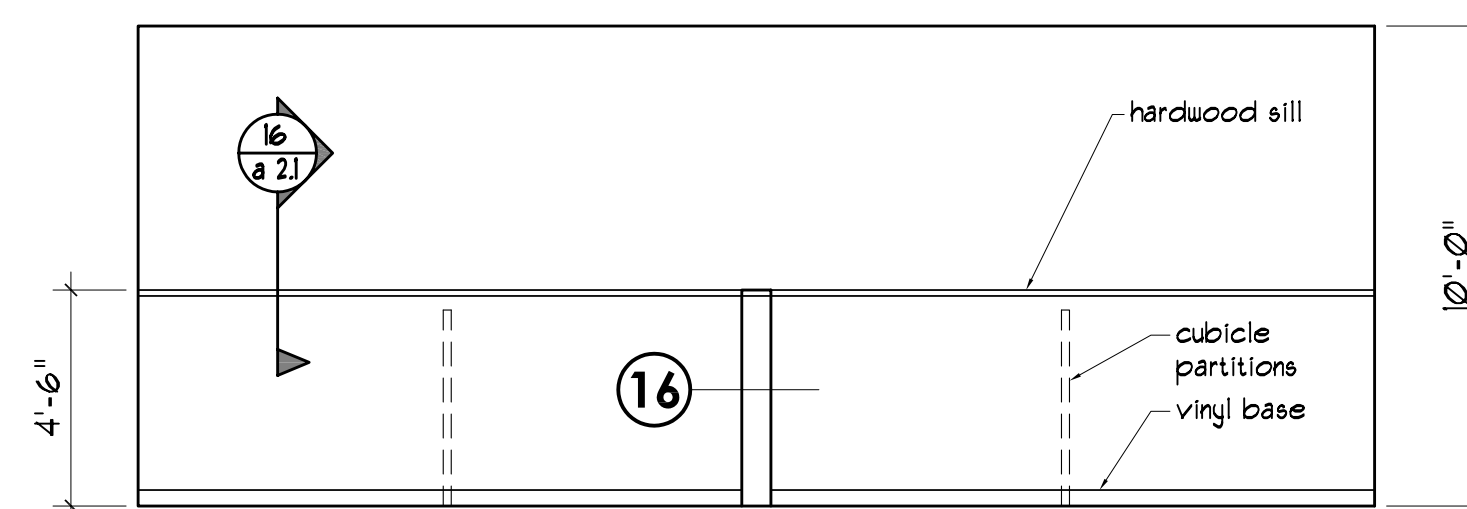

13 detail @ head/jamb
scale: 3"= 1'-0"

12 detail
scale: 3"= 1'-0"

11 detail @ sill
scale: 3"= 1'-0"

10

9

8

7

6

4

1 Interior Elevations
scale: 1/4"= 1'-0"

OWNER:
WinXnet
865 Spring Street
Westbrook, ME 04096

ARCHITECTS
ARCHETYPE, P.A.
48 Union Wharf Portland, Maine 04101
(207) 772-6022 Fax (207) 772-4056

Project:
WinXnet
Complete Business Technology Solutions
5th floor, 84 Marginal Way,
Portland, Maine 04101