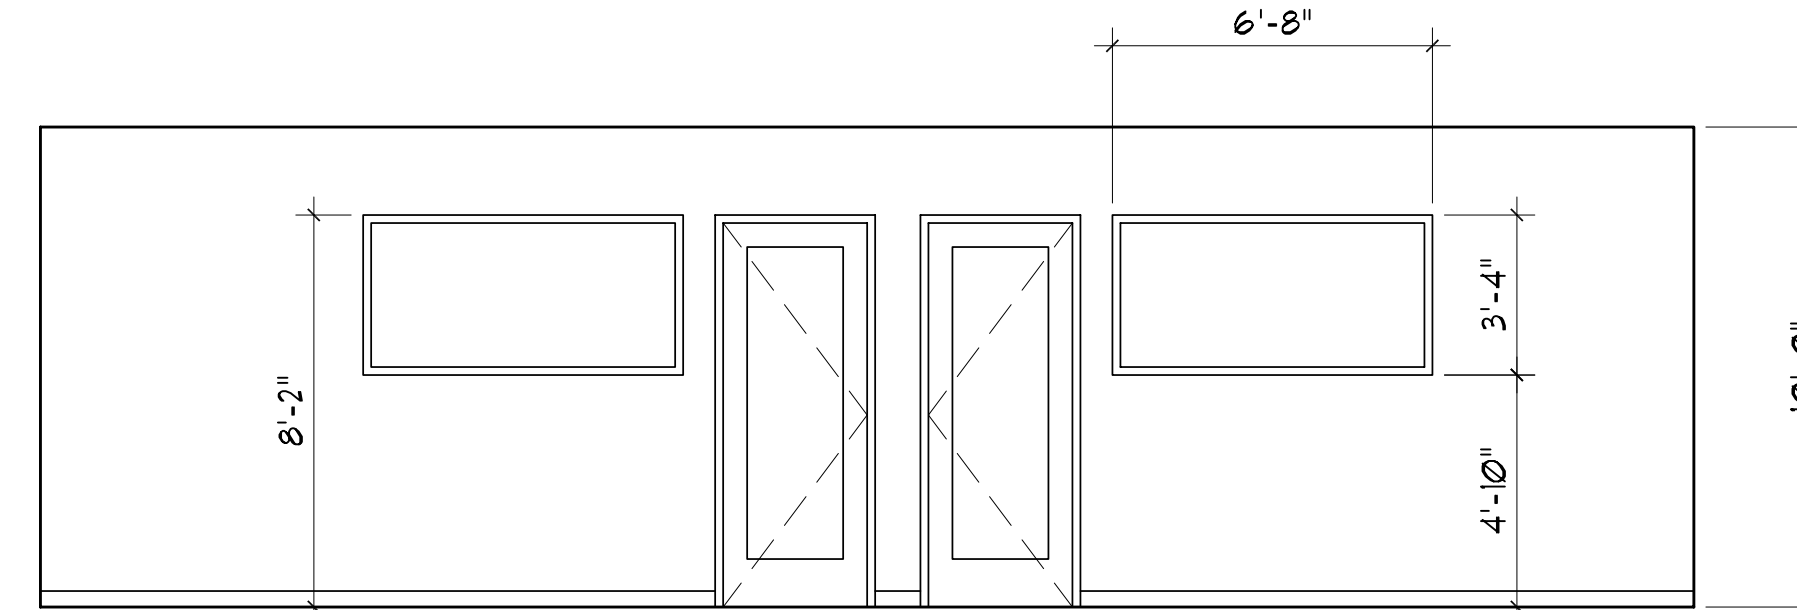

13 detail @ head/jamb
scale: 3"= 1'-0"

12 detail
scale: 3"= 1'-0"

11 detail @ sill
scale: 3"= 1'-0"

10

9

8

7

6

4

1 Interior Elevations
scale: 1/4"= 1'-0"

OWNER:
WinXnet
865 Spring Street
Westbrook, ME 04096

ARCHITECTS
ARCHETYPE, P.A.
48 Union Wharf Portland, Maine 04101
(207) 772-6022 Fax (207) 772-4056

Project:
WinXnet
Complete Business Technology Solutions
5th floor, 84 Marginal Way,
Portland, Maine 04101