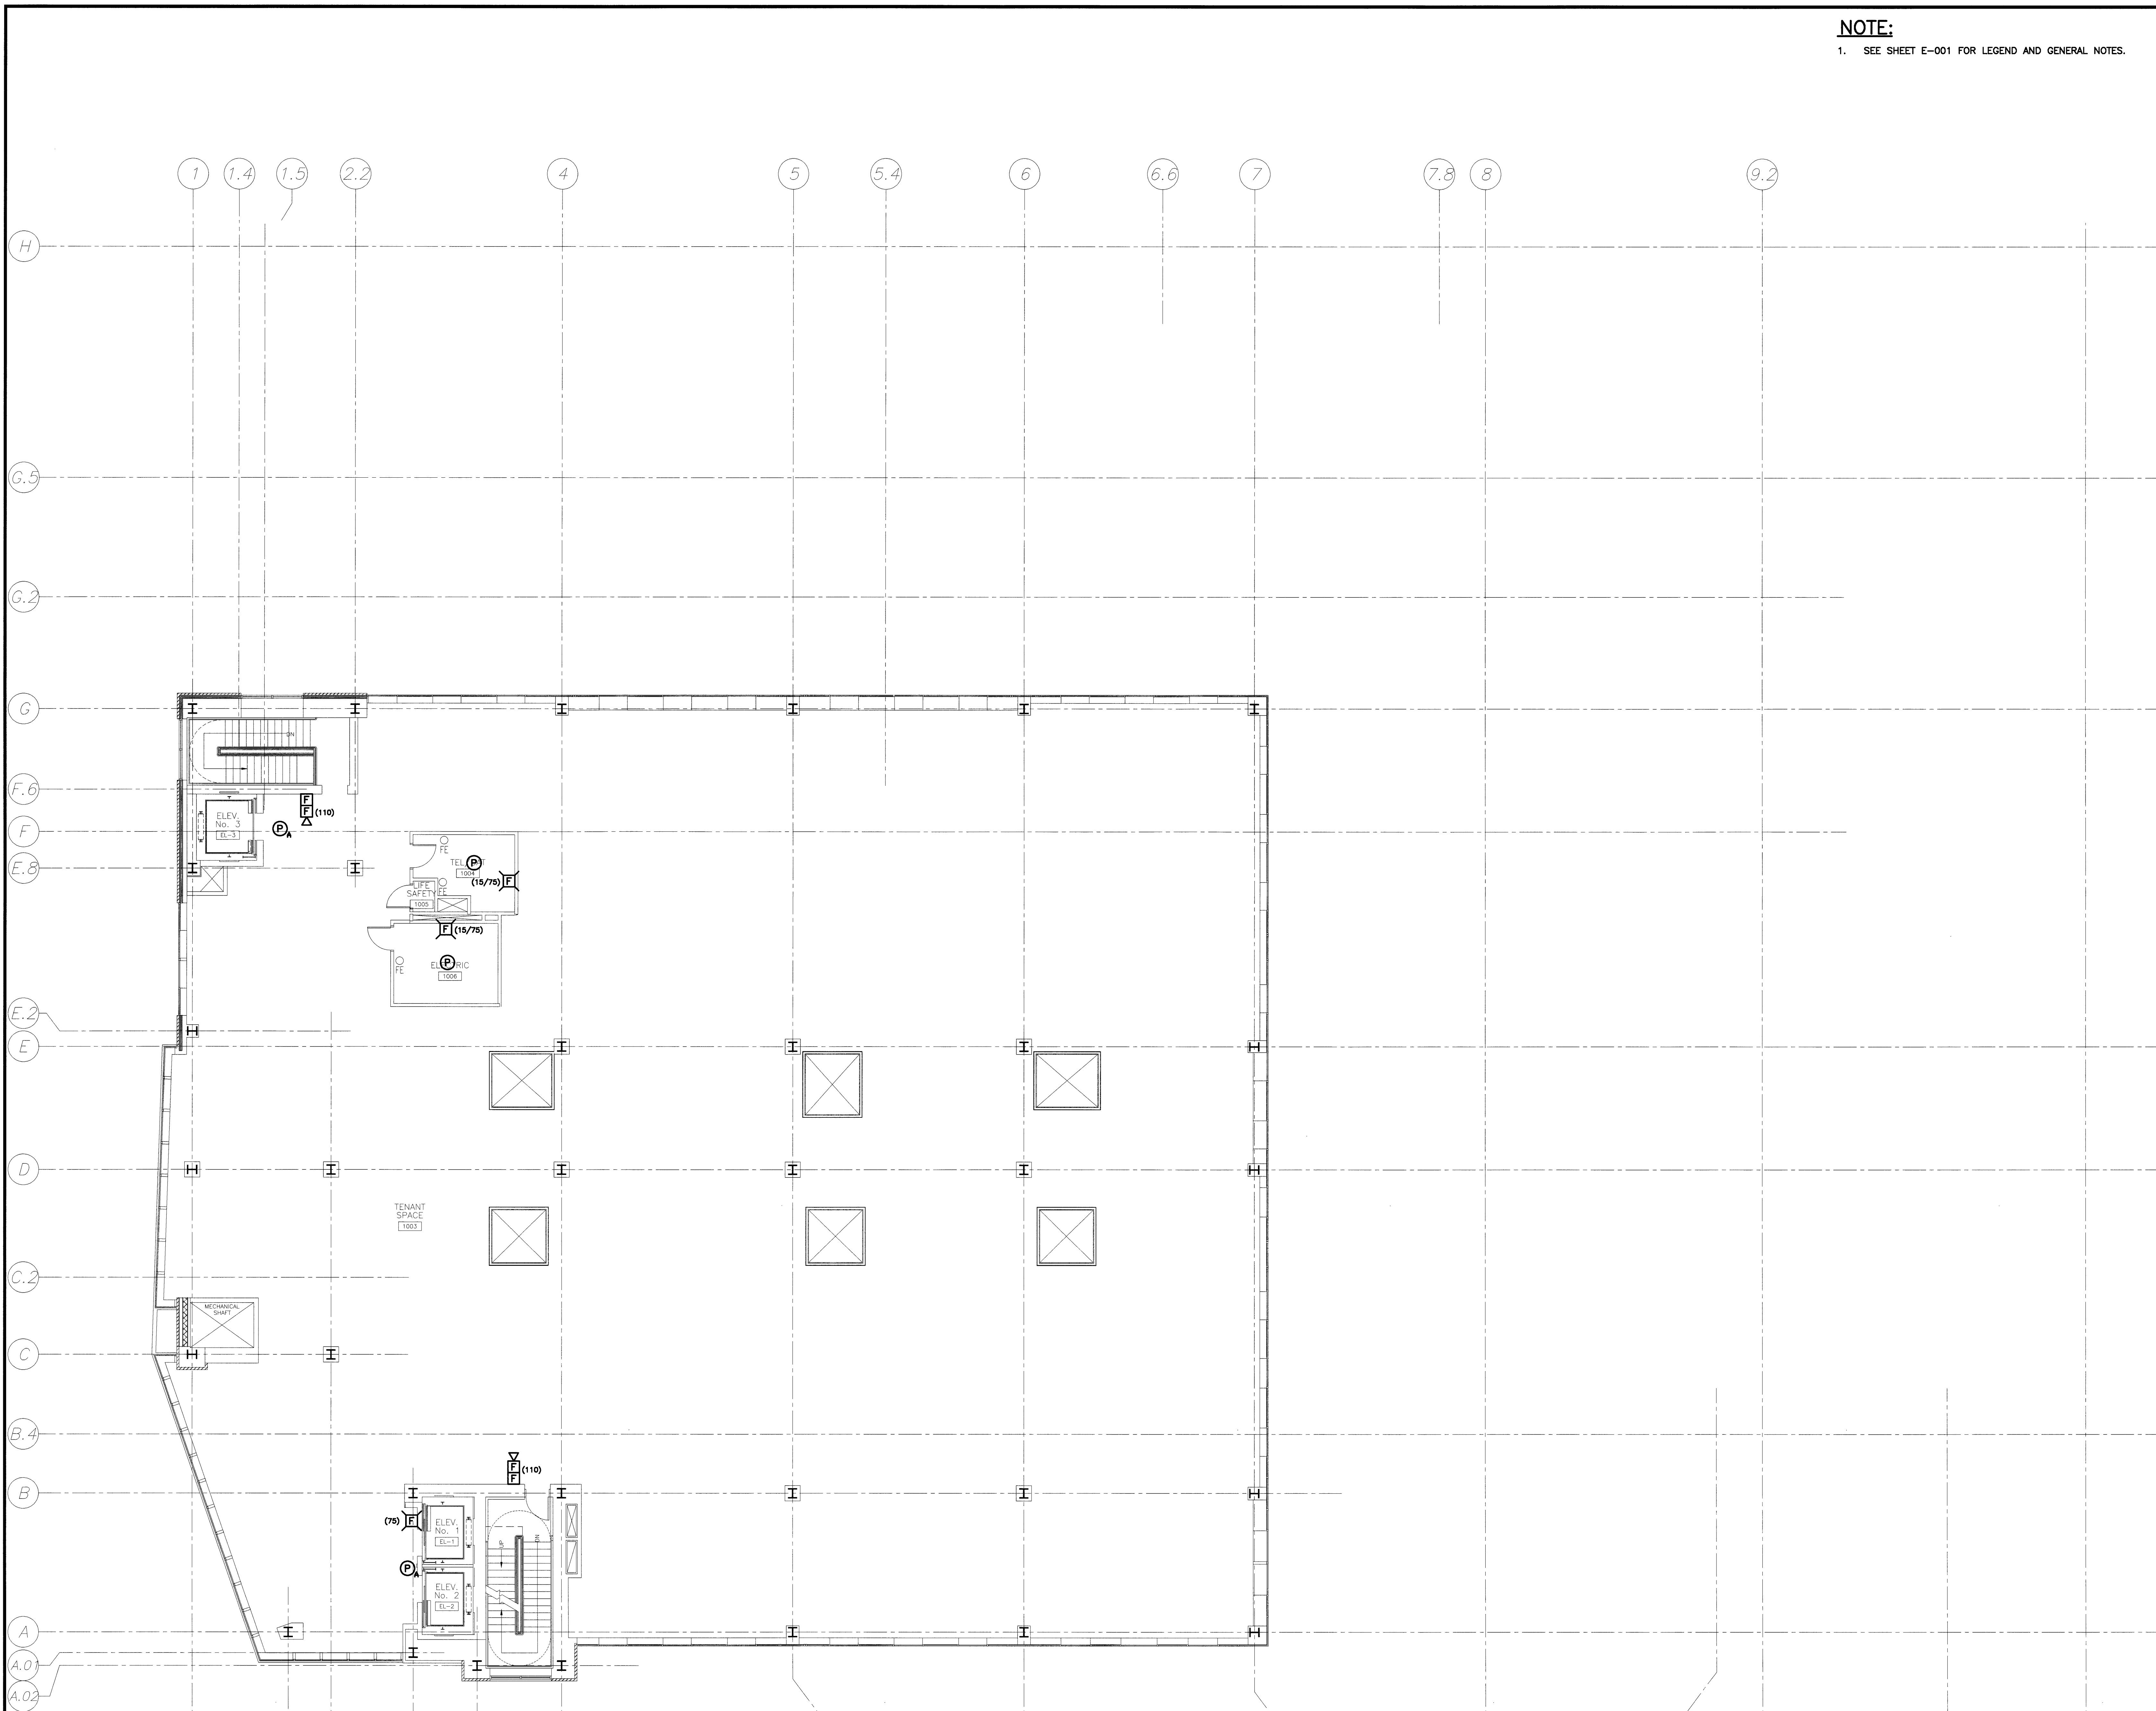

HA Project No. 06196

Key Plan

8/6/07

Mark	Date	Description
0	8-8-07	ISSUED FOR CONSTRUCTION
-	8-2-07	ISSUED FOR PERMIT
-	5-18-07	50% CONSTRUCTION DOCUMENTS
-	3-23-07	25% CONSTRUCTION DOCUMENTS

Drawing Status

ISSUED FOR
CONSTRUCTION

Drawing Title

TENTH FLOOR
SYSTEMS PLAN

PA / PE: DJT Drawn By: CDS

Drawing Number

EY110

SMRT CAD FILE: EY110-07053

A1 FLOOR PLAN
1/8"=1'-0"