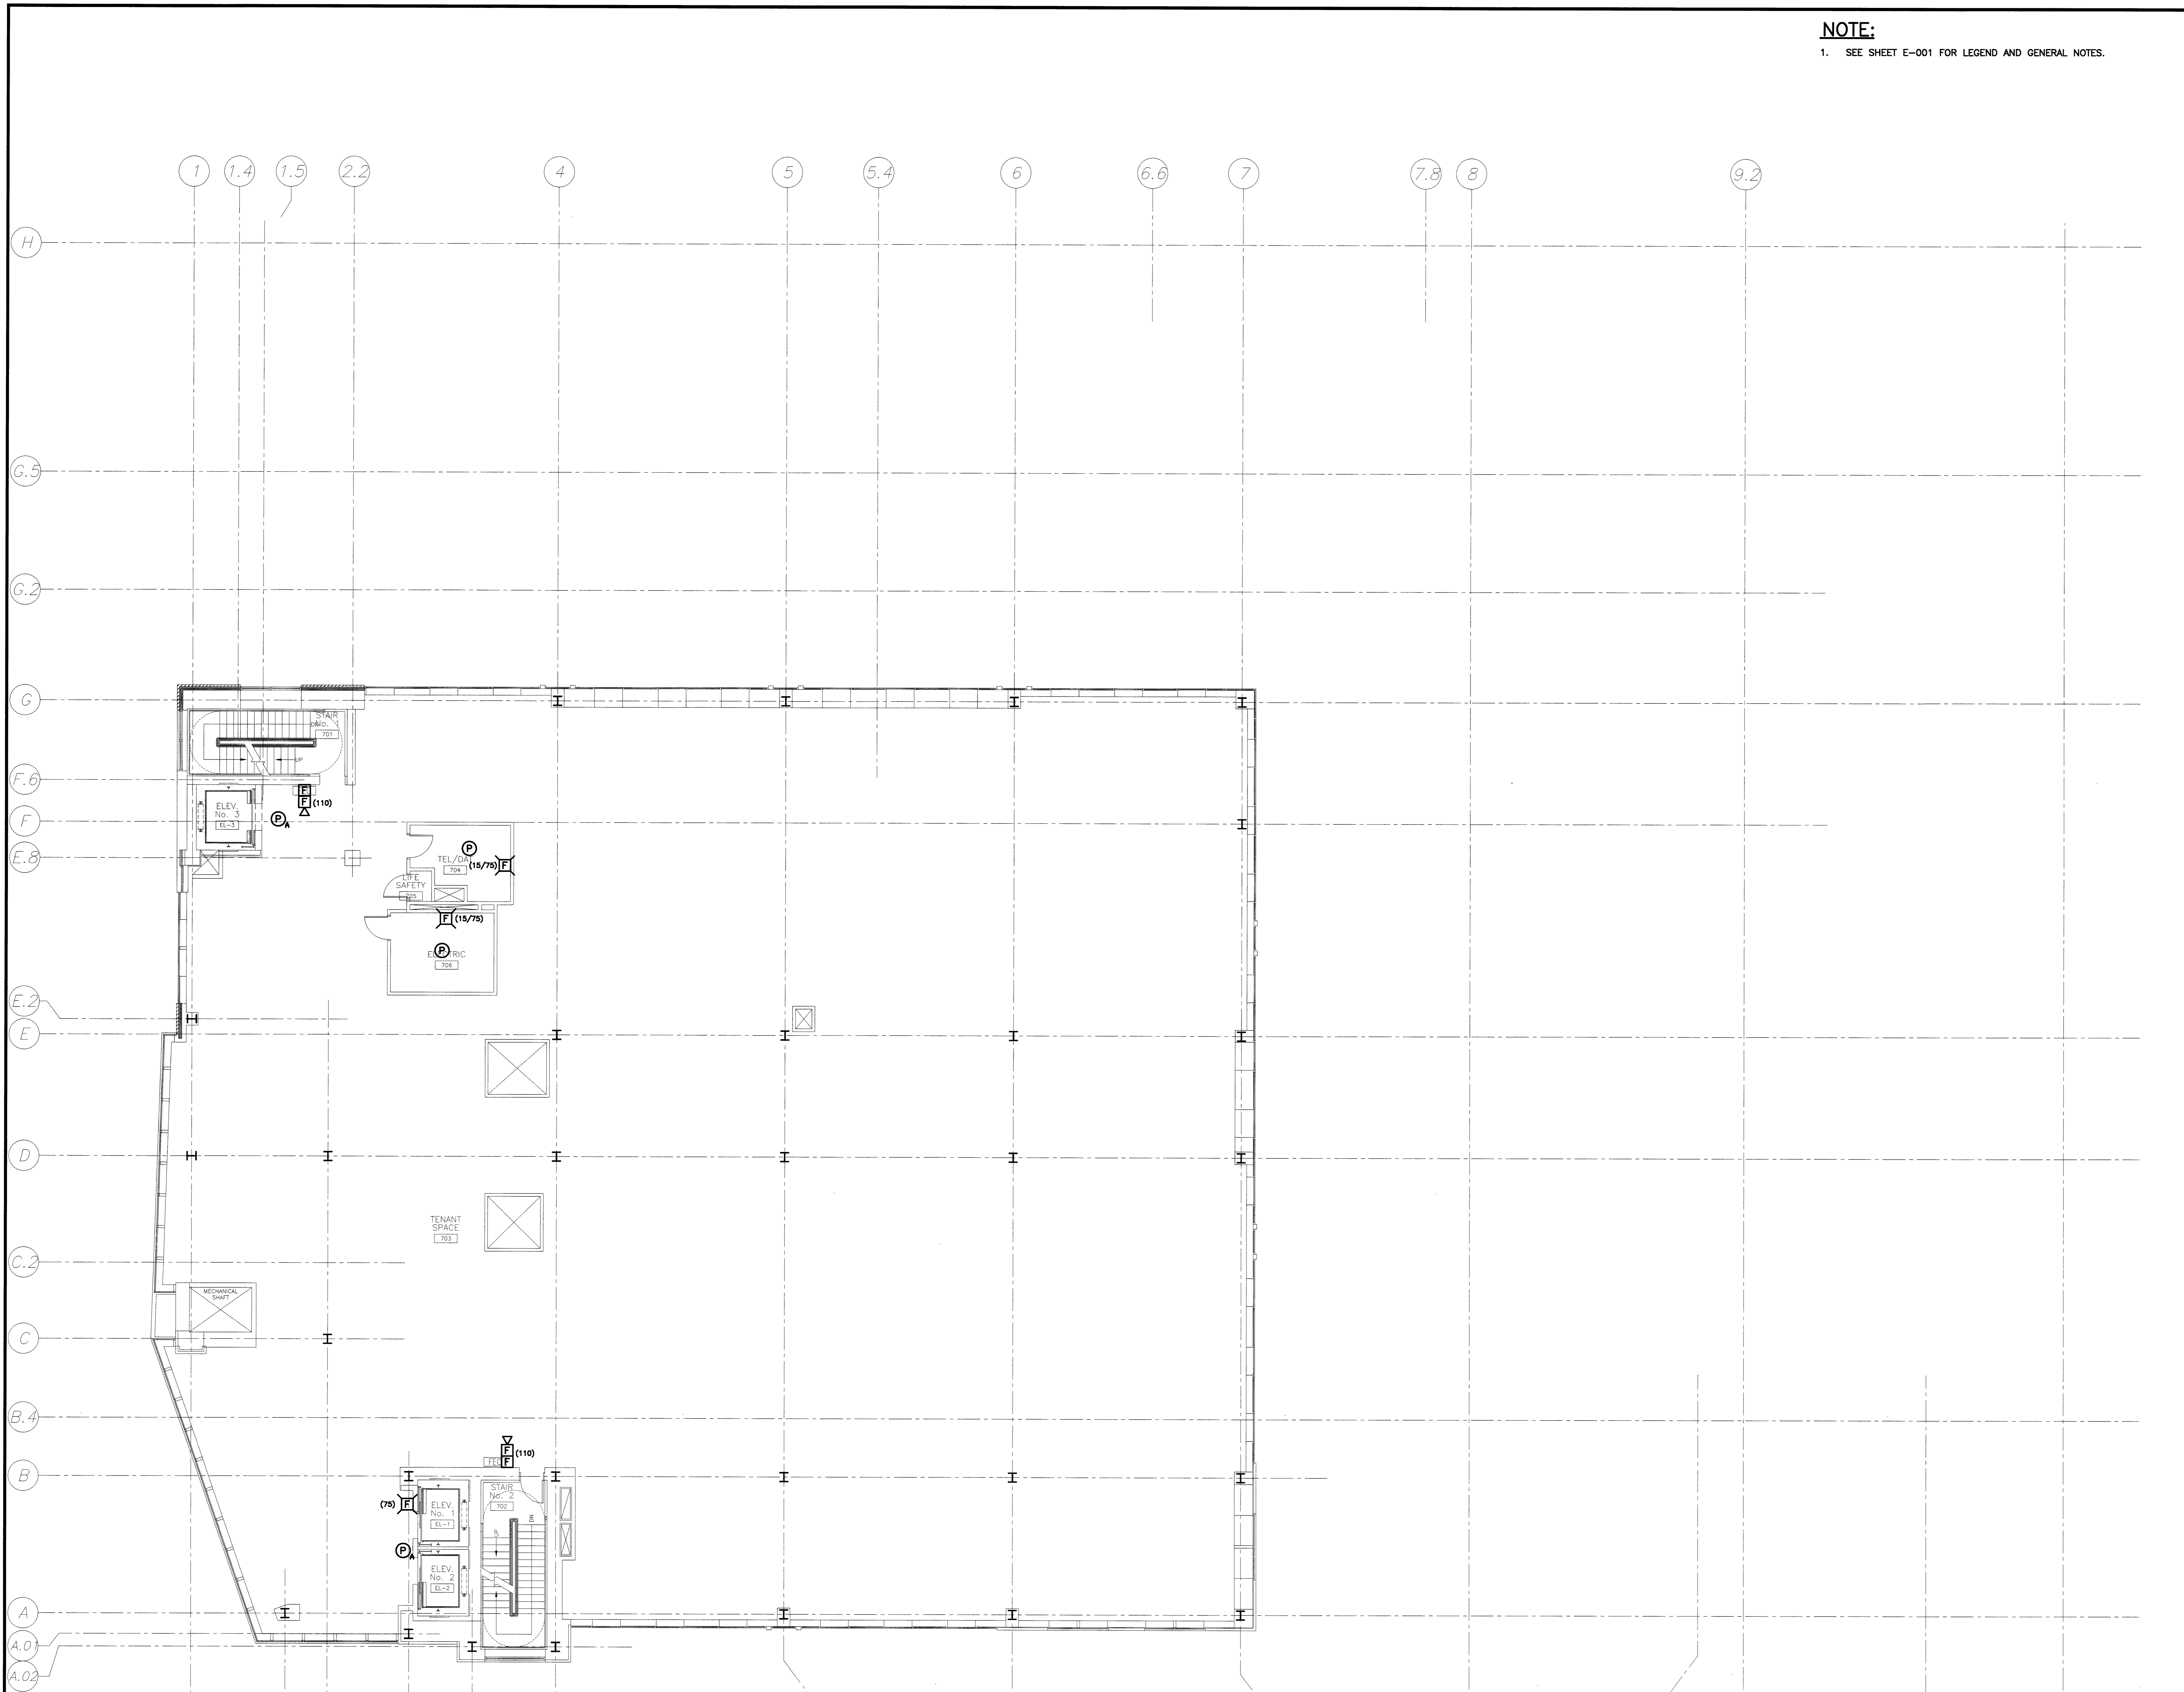

HA Project No. **06196**

Mark	Date	Description
0	8-8-07	ISSUED FOR CONSTRUCTION
-	8-2-07	ISSUED FOR PERMIT
-	5-18-07	50% CONSTRUCTION DOCUMENTS
-	3-23-07	25% CONSTRUCTION DOCUMENTS

Drawing Status
ISSUED FOR CONSTRUCTION

Drawing Title
SEVENTH FLOOR SYSTEMS PLAN

PA / PE: DJT Drawn By: CDS

Drawing Number
EY107

SMRT CAD FILE: EY107-07053

A1 FLOOR PLAN
1/8"=1'-0"