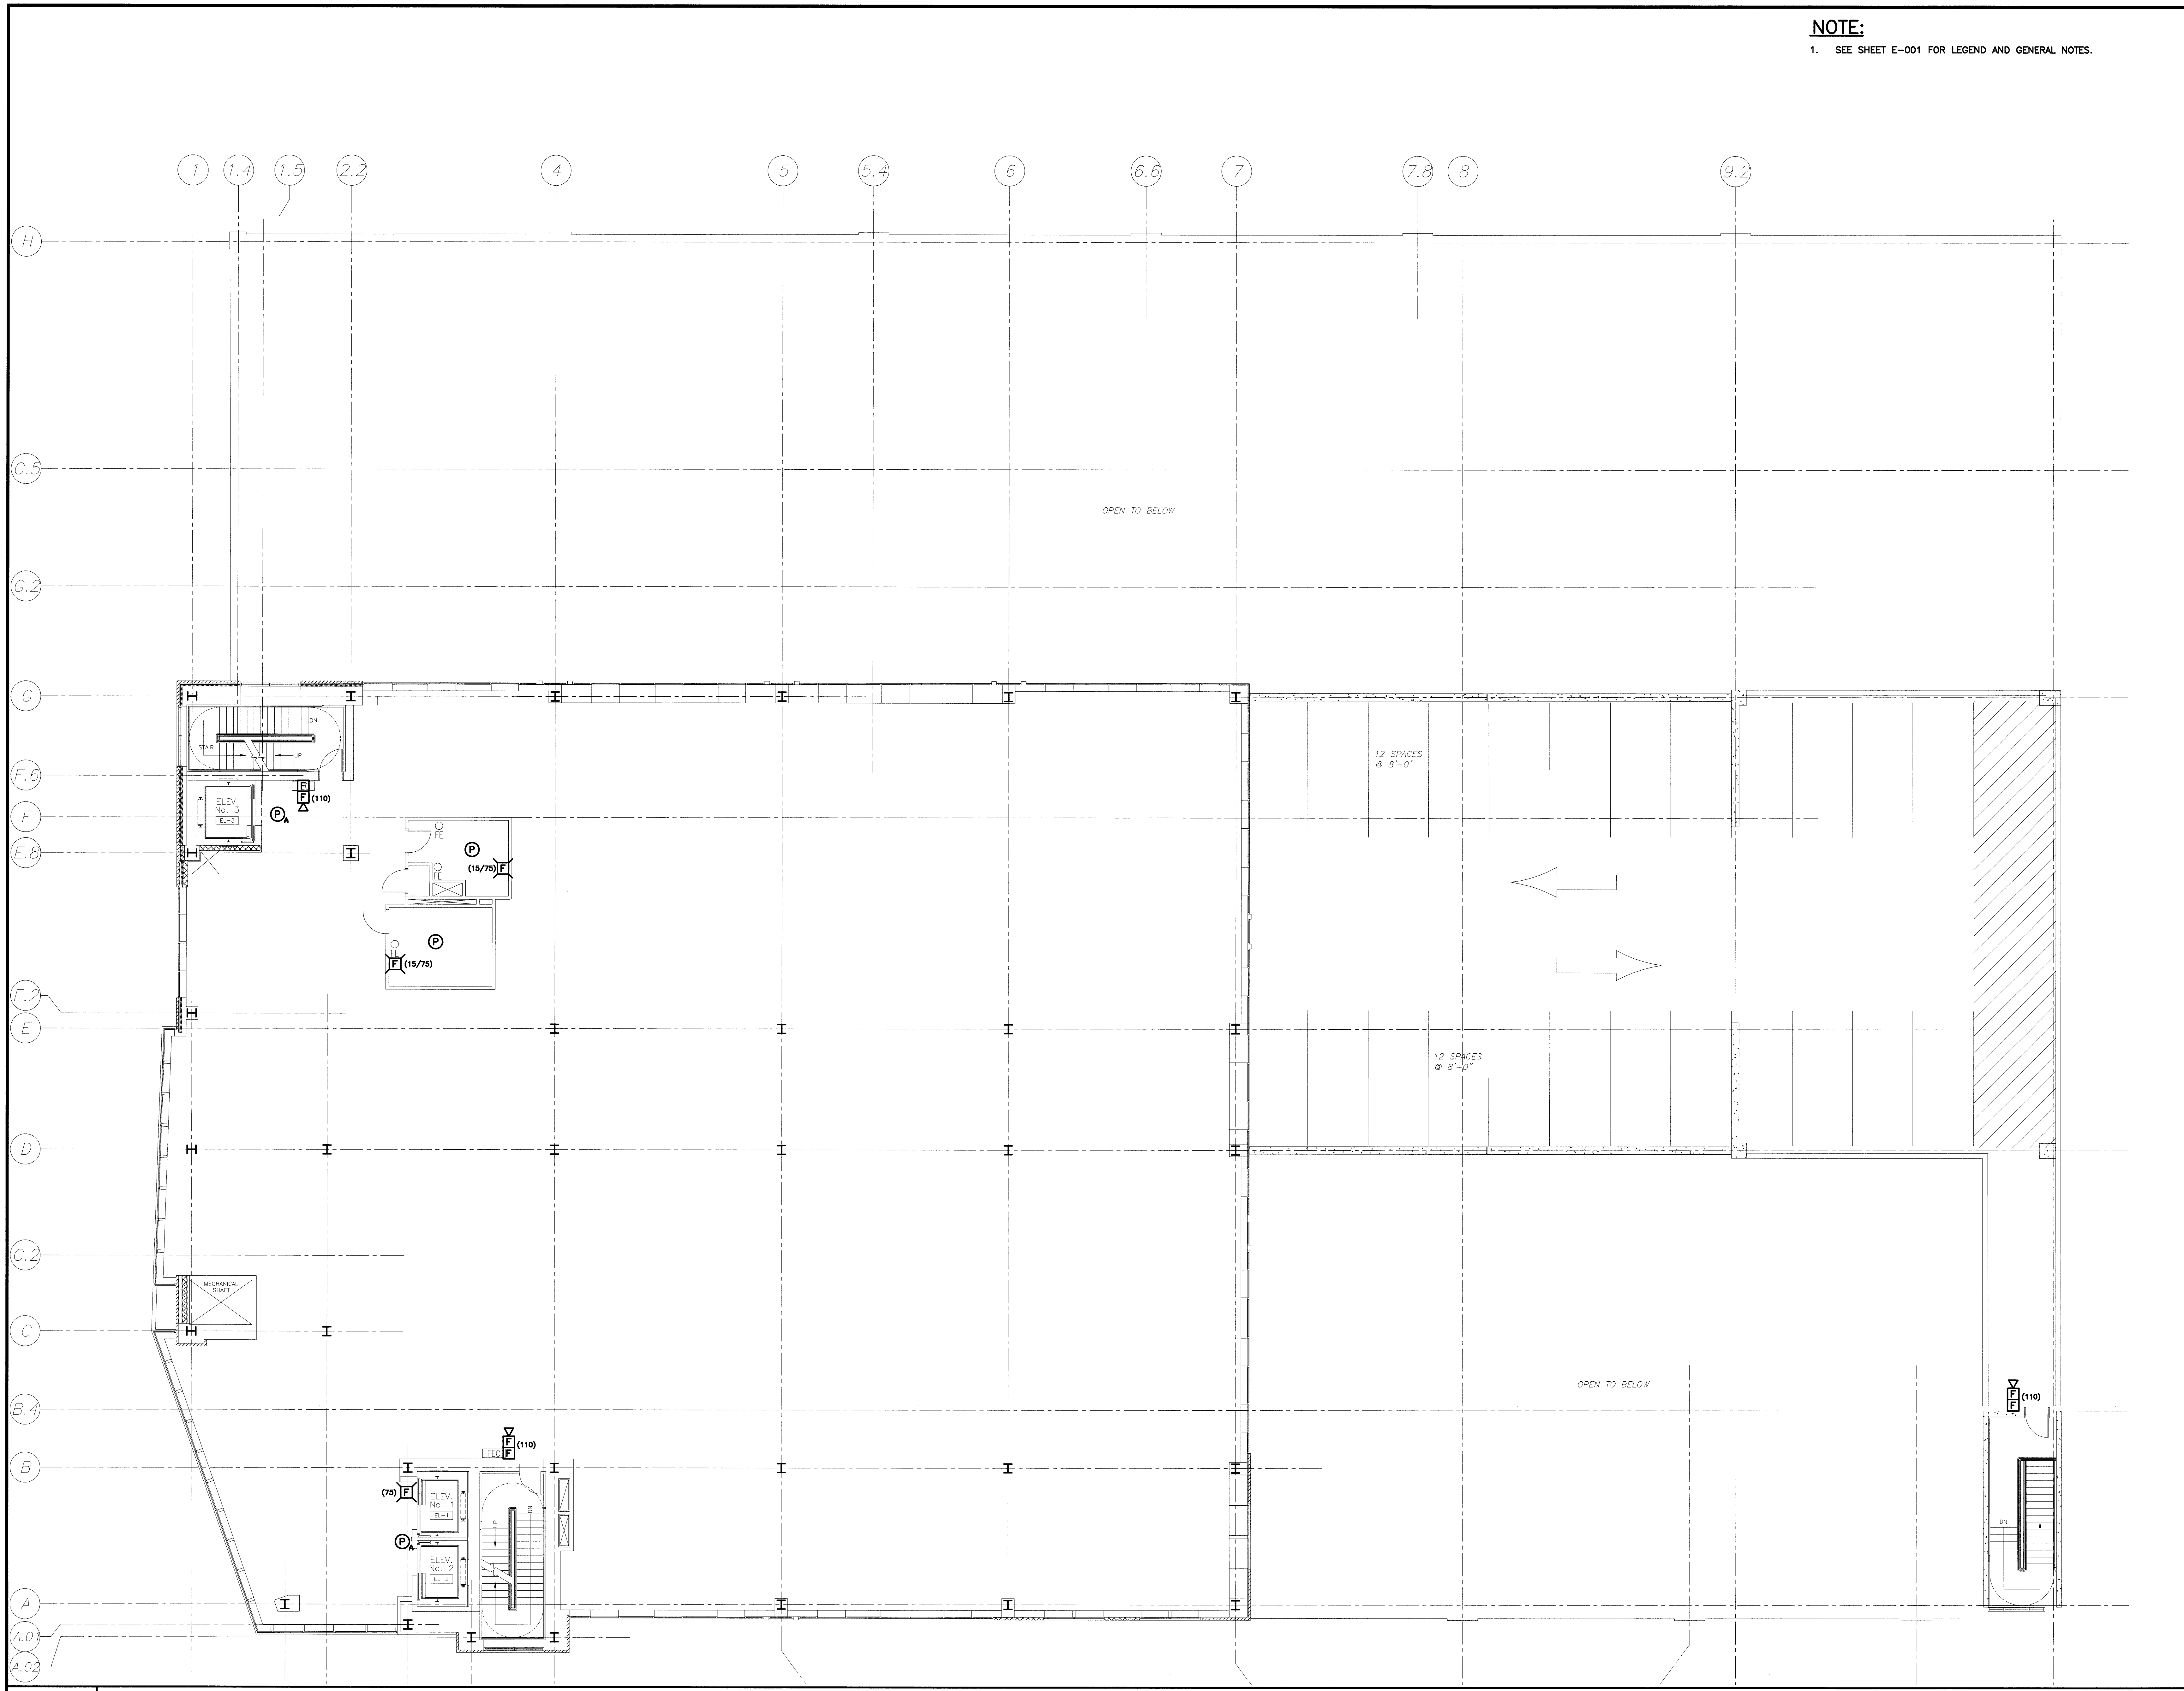

HA Project No. 06196

Key Plan

Mark	Date	Description
0	8-8-07	ISSUED FOR CONSTRUCTION
-	8-2-07	ISSUED FOR PERMIT
-	5-18-07	50% CONSTRUCTION DOCUMENTS
-	3-23-07	25% CONSTRUCTION DOCUMENTS

Drawing Status
ISSUED FOR CONSTRUCTION

Drawing Title
FIFTH FLOOR SYSTEMS PLAN

PA / PE: DJT Drawn By: CDS
Drawing Number

EY105

A1 FLOOR PLAN
1/8"=1'-0"