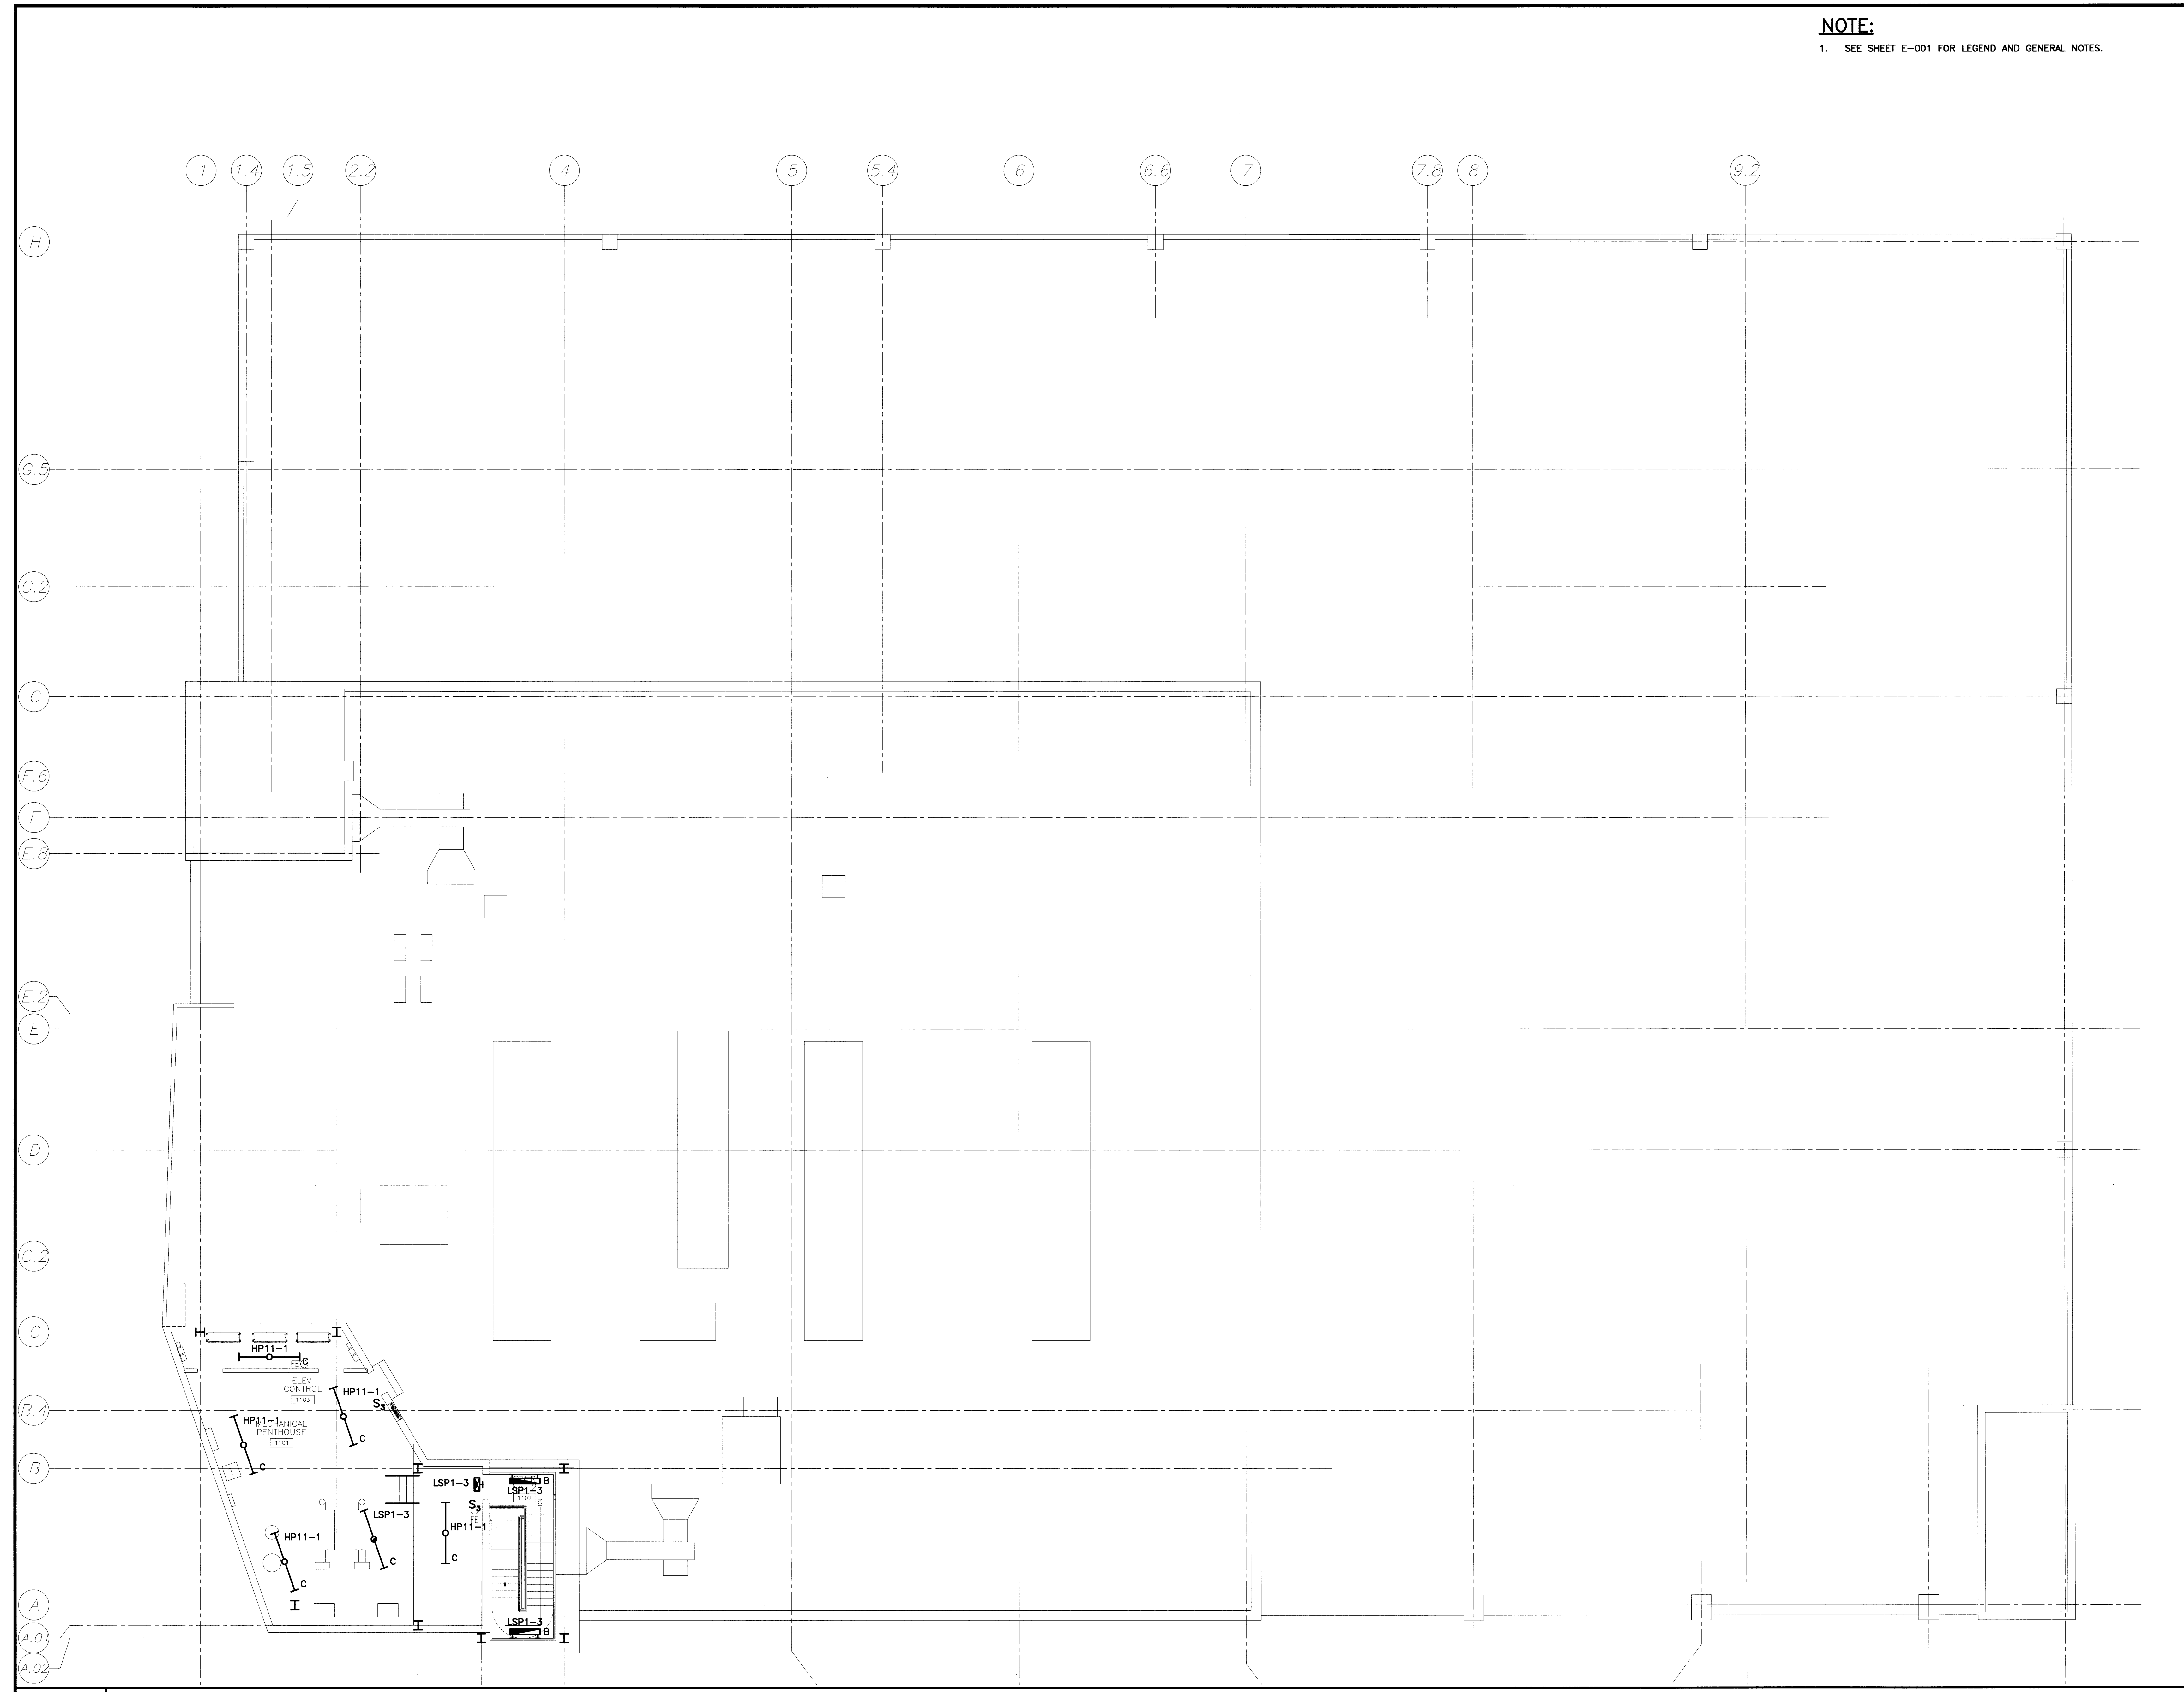

NOTE:
1. SEE SHEET E-001 FOR LEGEND AND GENERAL NOTES.

ESIB
E.S. BOULOS CO
ELECTRICAL CONTRACTORS
45 BRADLEY DRIVE
WESTBROOK, ME 04092
TEL: (207) 464-3706
FAX: (207) 464-1833

Project Title
84 MARGINAL WAY
Portland, Maine
HA Project No. **06196**
Key Plan
Office Bldg. Parking
N

Mark	Date	Description
0	8-8-07	ISSUED FOR CONSTRUCTION
-	8-2-07	ISSUED FOR PERMIT
-	5-18-07	50% CONSTRUCTION DOCUMENTS
-	3-23-07	25% CONSTRUCTION DOCUMENTS

Drawing Status
ISSUED FOR CONSTRUCTION

Drawing Title
ELEVENTH FLOOR LIGHTING PLAN
PA / PE: DJT Drawn By: CDS
Drawing Number

EL111
SMRT CAD FILE: EL111-07053

A1 FLOOR PLAN
1/8"=1'-0"