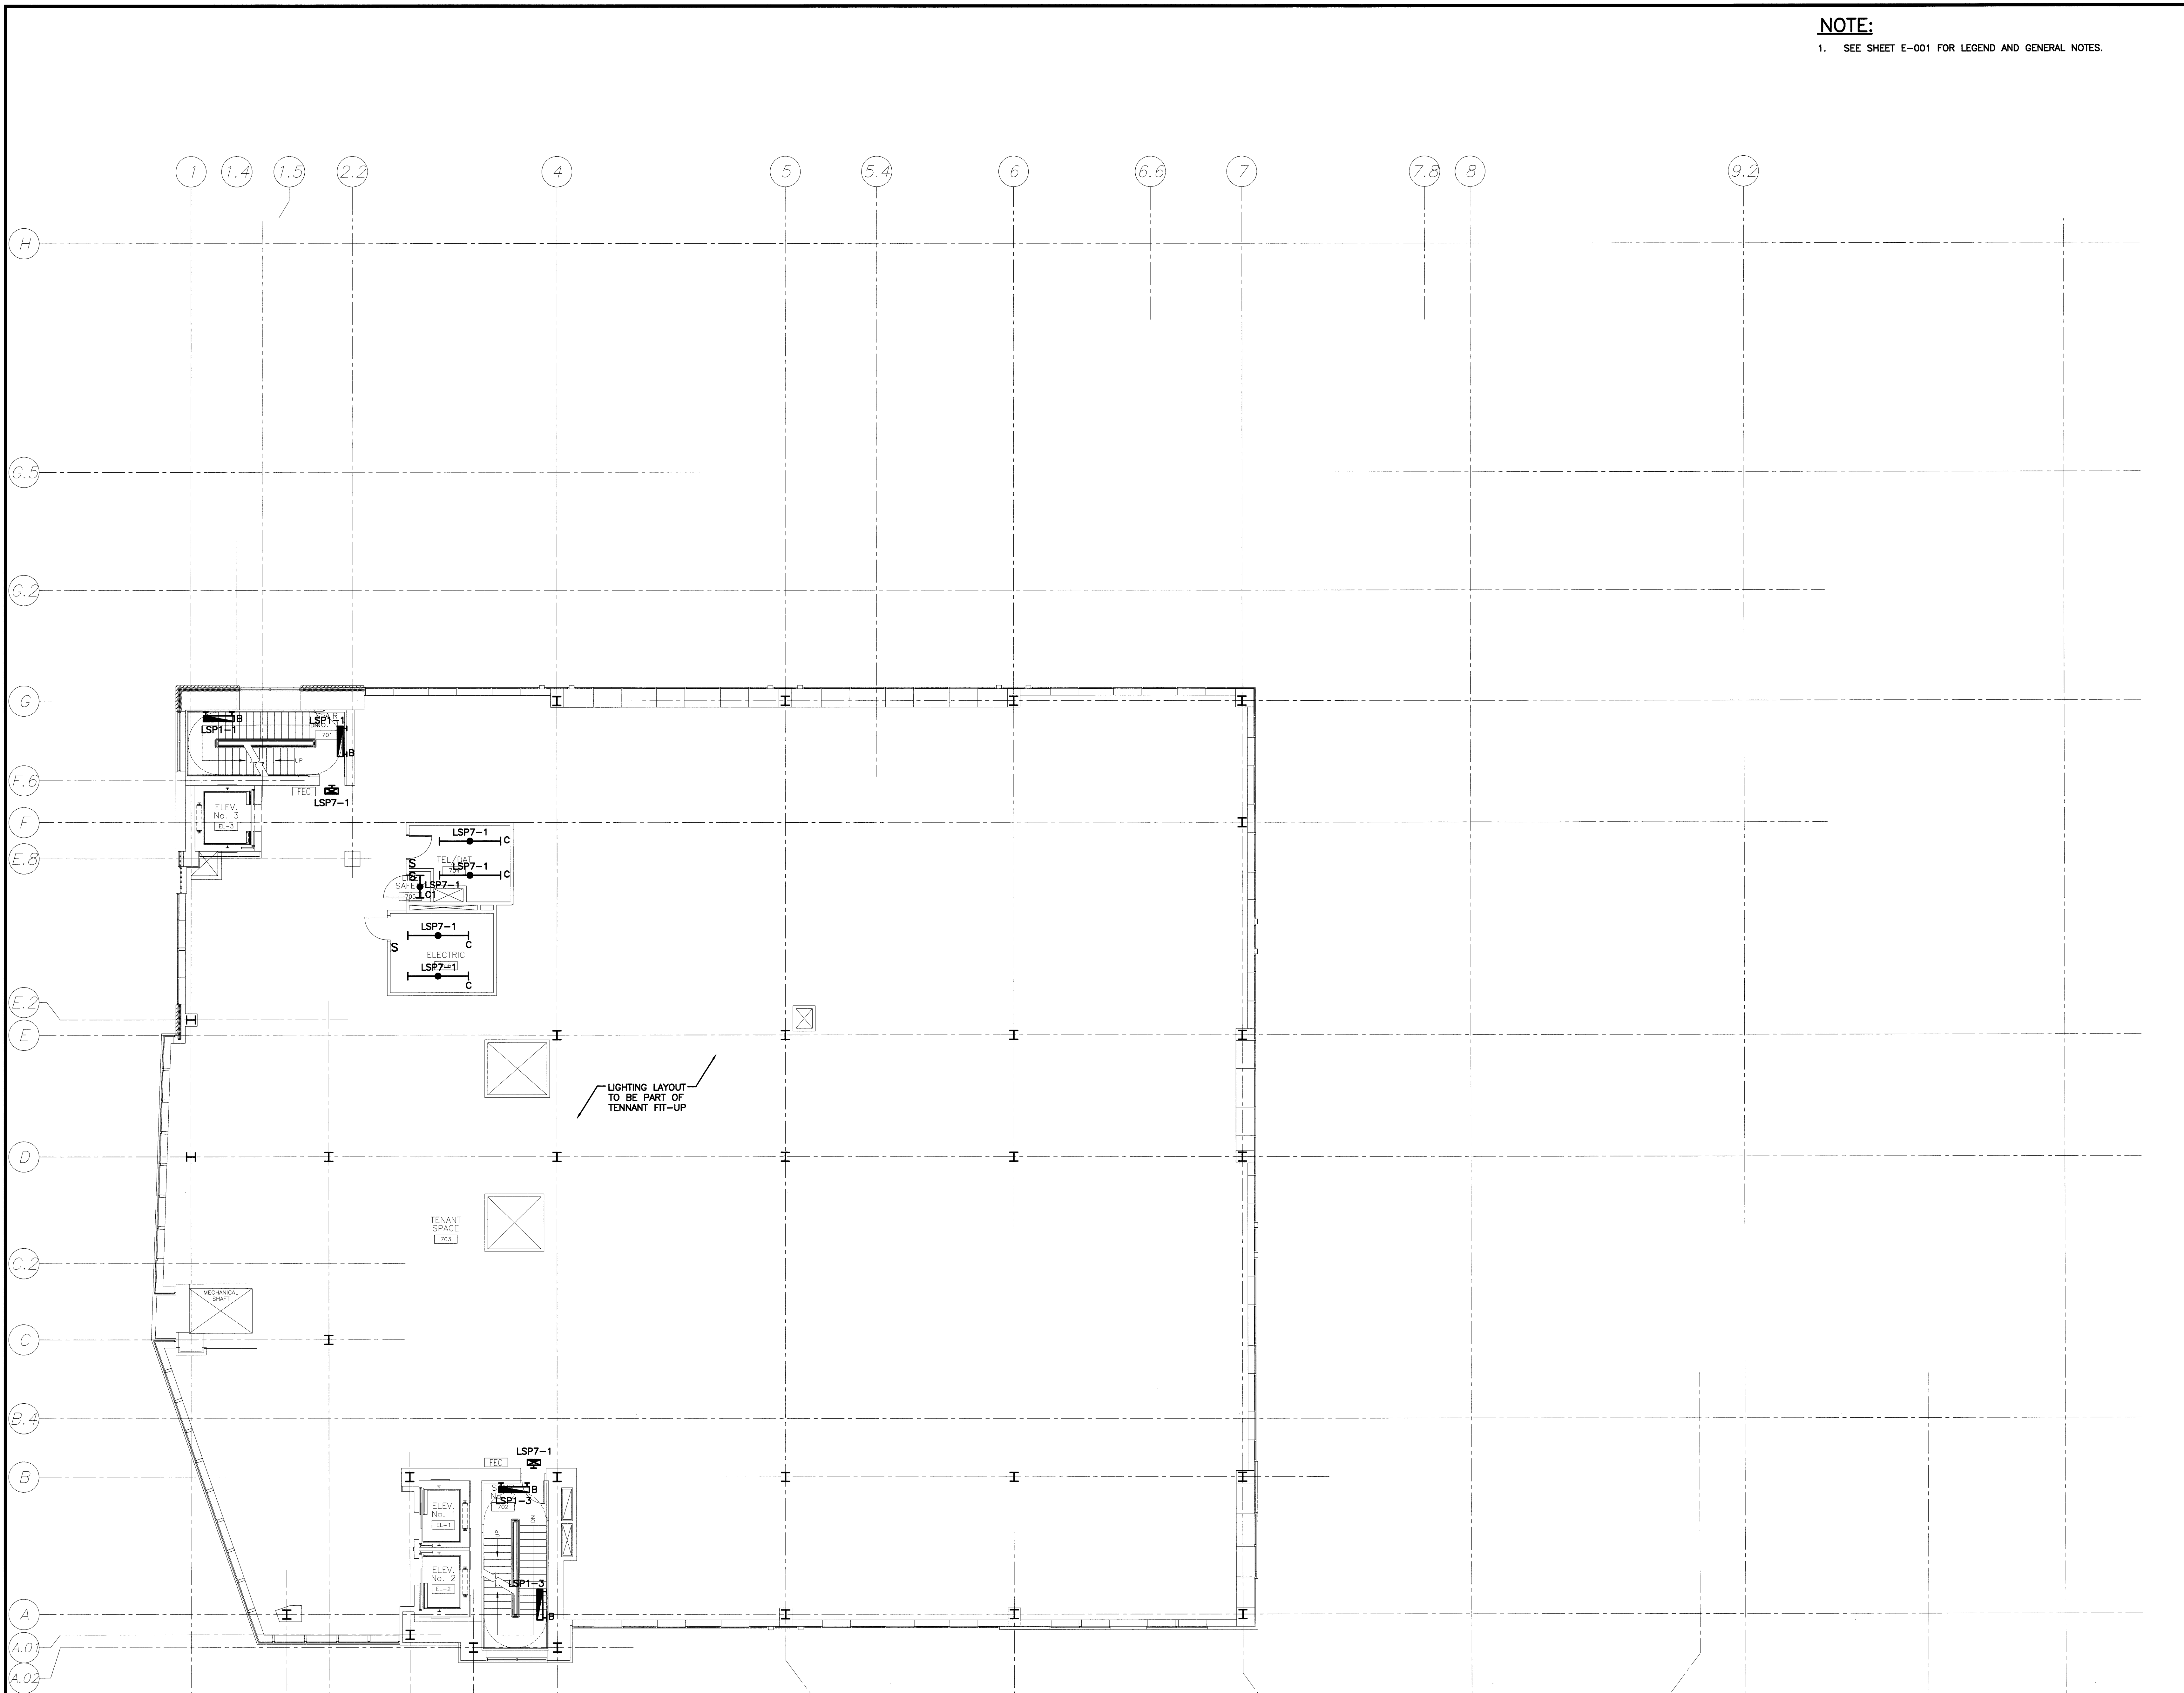

A1 FLOOR PLAN
1/8"=1'-0"

Mark	Date	Description
0	8-8-07	ISSUED FOR CONSTRUCTION
-	8-2-07	ISSUED FOR PERMIT
-	5-18-07	50% CONSTRUCTION DOCUMENTS
-	3-23-07	25% CONSTRUCTION DOCUMENTS

Drawing Status
ISSUED FOR CONSTRUCTION

Drawing Title
SEVENTH FLOOR LIGHTING PLAN
PA / PE: DJT Drawn By: CDS
Drawing Number

EL107
SMRT CAD FILE: EL107-07053