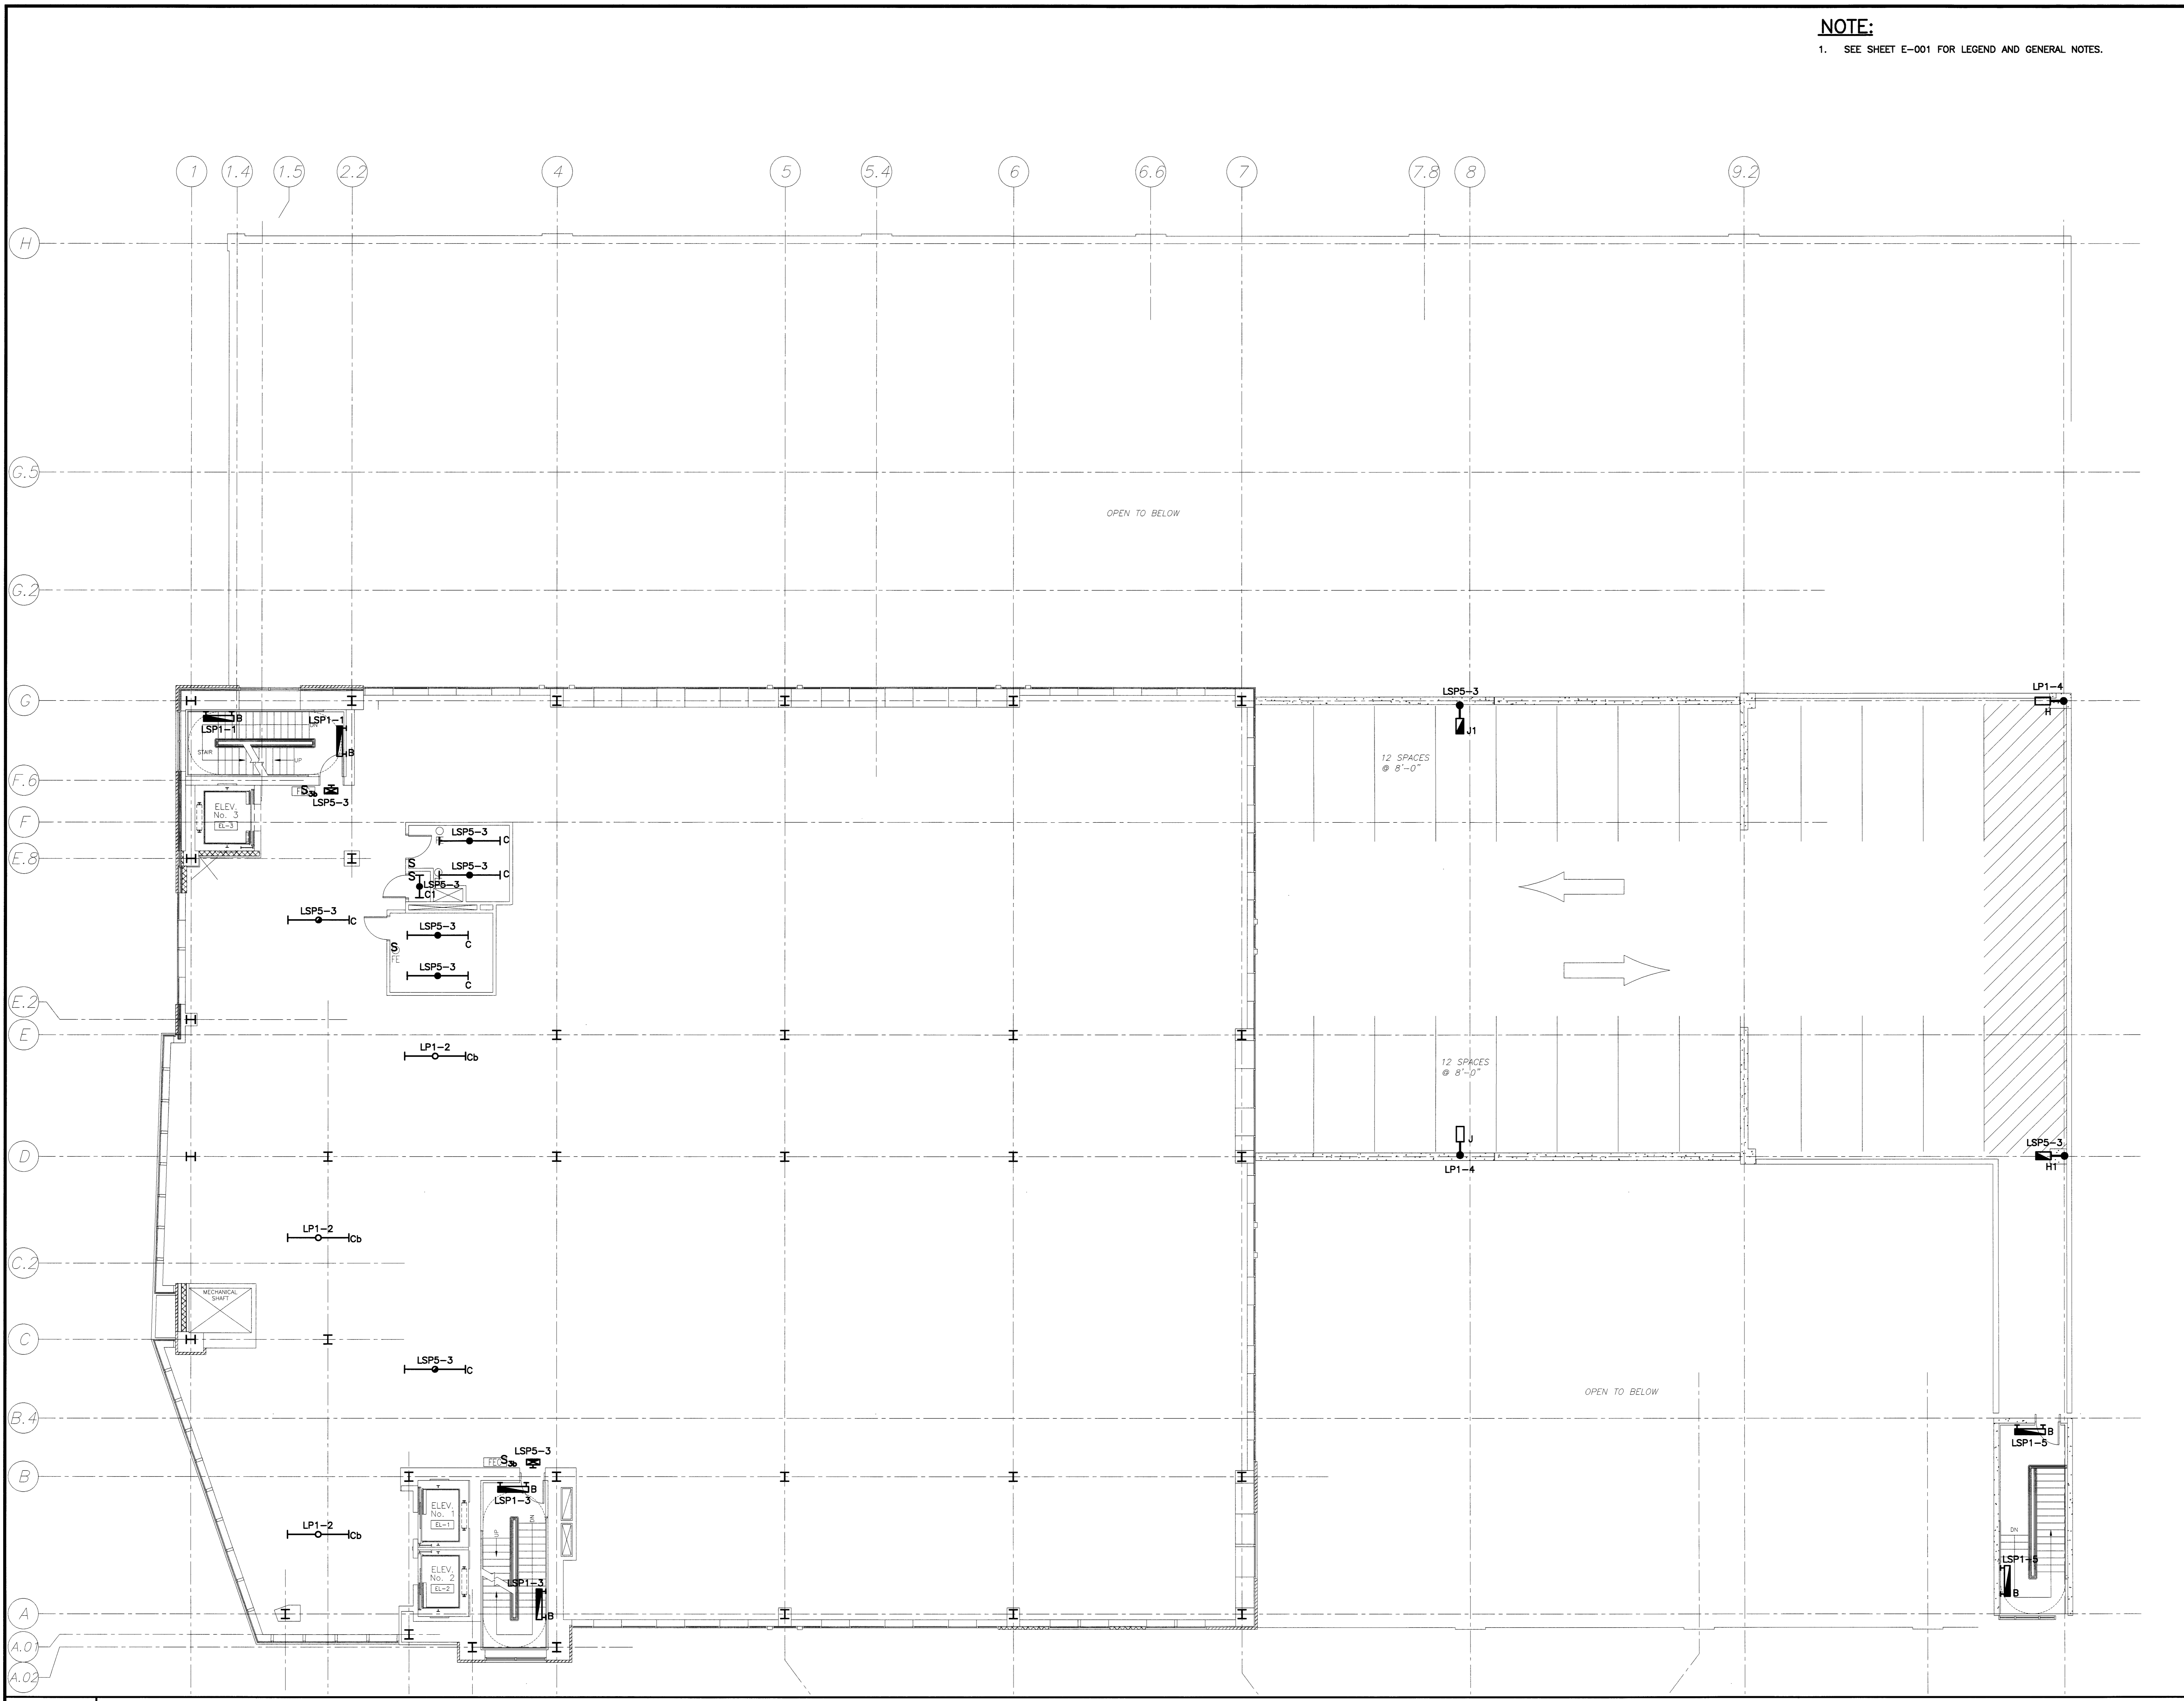

HA Project No. **06196**

Mark	Date	Description
0	8-8-07	ISSUED FOR CONSTRUCTION
-	8-2-07	ISSUED FOR PERMIT
-	5-18-07	50% CONSTRUCTION DOCUMENTS
-	3-23-07	25% CONSTRUCTION DOCUMENTS

Drawing Status
ISSUED FOR CONSTRUCTION

Drawing Title
FIFTH FLOOR LIGHTING PLAN
PA / PE: DJT Drawn By: CDS
Drawing Number

EL105
SMRT CAD FILE: EL105-07053

A1 FLOOR PLAN
1/8"=1'-0"