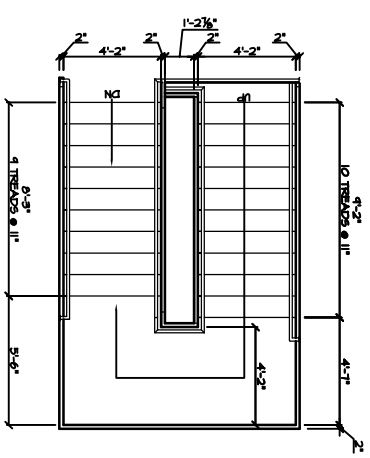

1 FIFTH FLOOR PLAN
 PLAN
 N

A6

PROJECT:
BAYSIDE OFFICE BUILDING
 PORTLAND, ME

FIFTH FLOOR PLAN

OPECHEE
 CONSTRUCTION CORPORATION
 11 CORPORATE DRIVE, BELMONT NH 03220
 PHONE (603) 527-9090 FAX (603) 527-9191

REVS:

DATE: 10/11/01
 SCALE: SEE PLAN
 DRAWN BY: DRB
 SHEET: