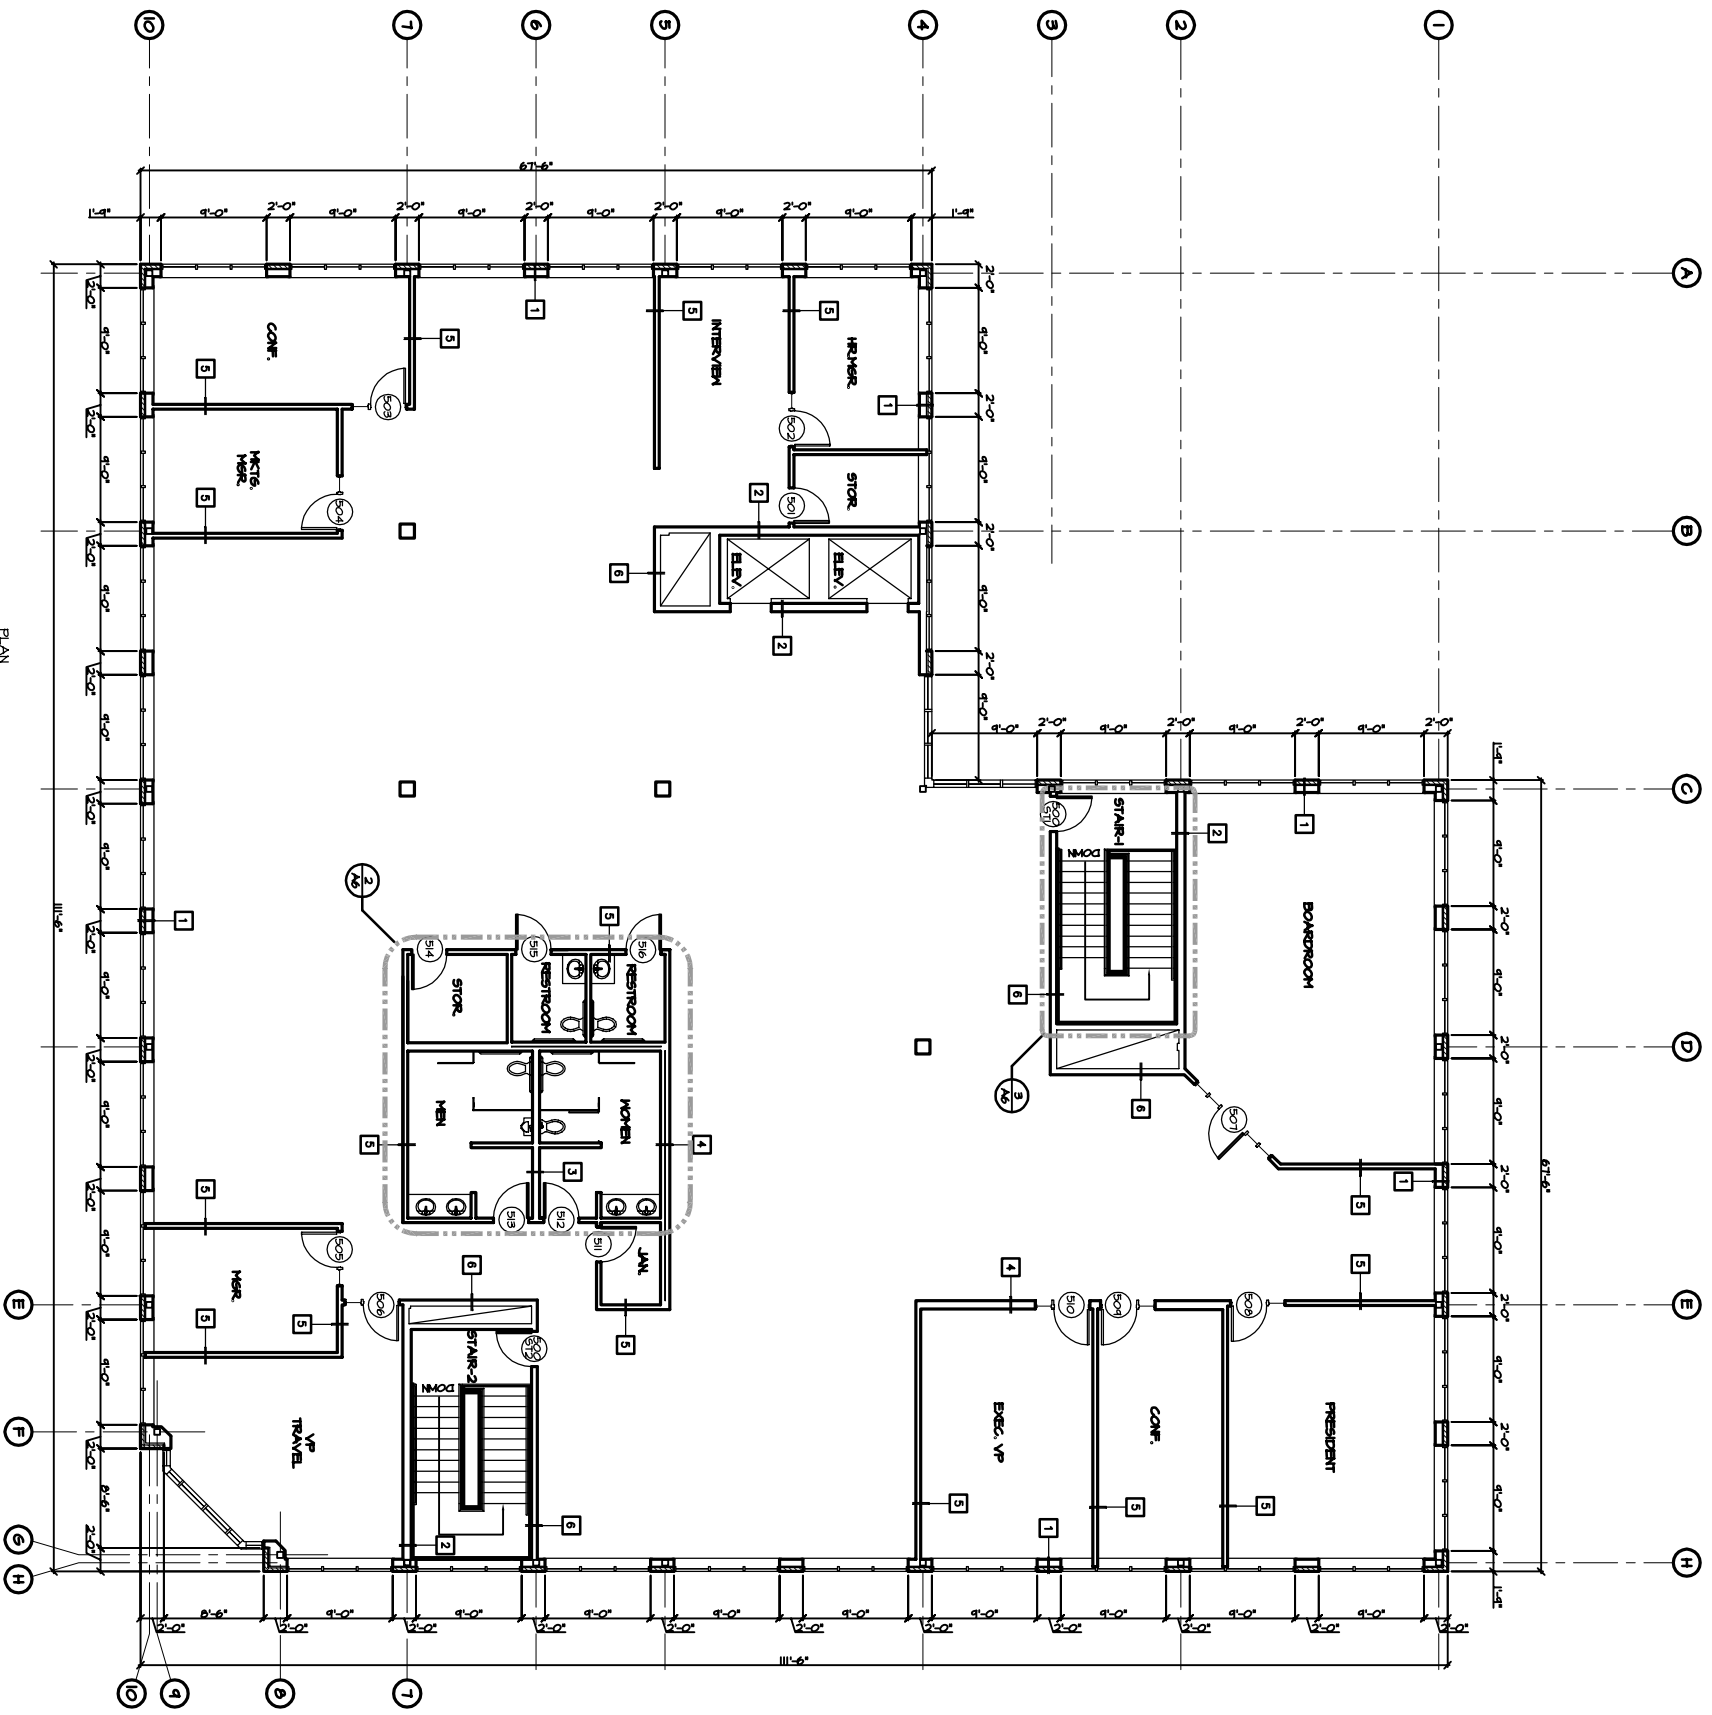

1 FIFTH FLOOR PLAN
 PLAN
 N

A6

PROJECT:
BAYSIDE OFFICE BUILDING
 PORTLAND, ME

FIFTH FLOOR PLAN

OPECHEE
 CONSTRUCTION CORPORATION
 11 CORPORATE DRIVE, BELMONT NH 03220
 PHONE (603) 527-9090 FAX (603) 527-9191

REVS:

DATE: 10/11/01
 SCALE: SEE PLAN
 DRAWN BY: DRB
 SHEET: