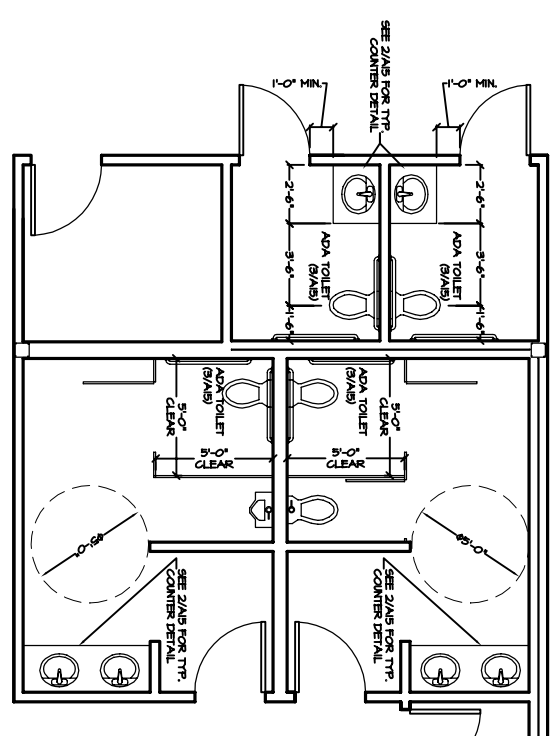

1 FIFTH FLOOR PLAN
 PLAN
 N

A6

PROJECT:
BAYSIDE OFFICE BUILDING
 PORTLAND, ME

FIFTH FLOOR PLAN

OPECHEE
 CONSTRUCTION CORPORATION
 11 CORPORATE DRIVE, BELMONT NH 03220
 PHONE (603) 527-9090 FAX (603) 527-9191

REVS:

DATE: 10/11/01
 SCALE: SEE PLAN
 DRAWN BY: DRB
 SHEET: