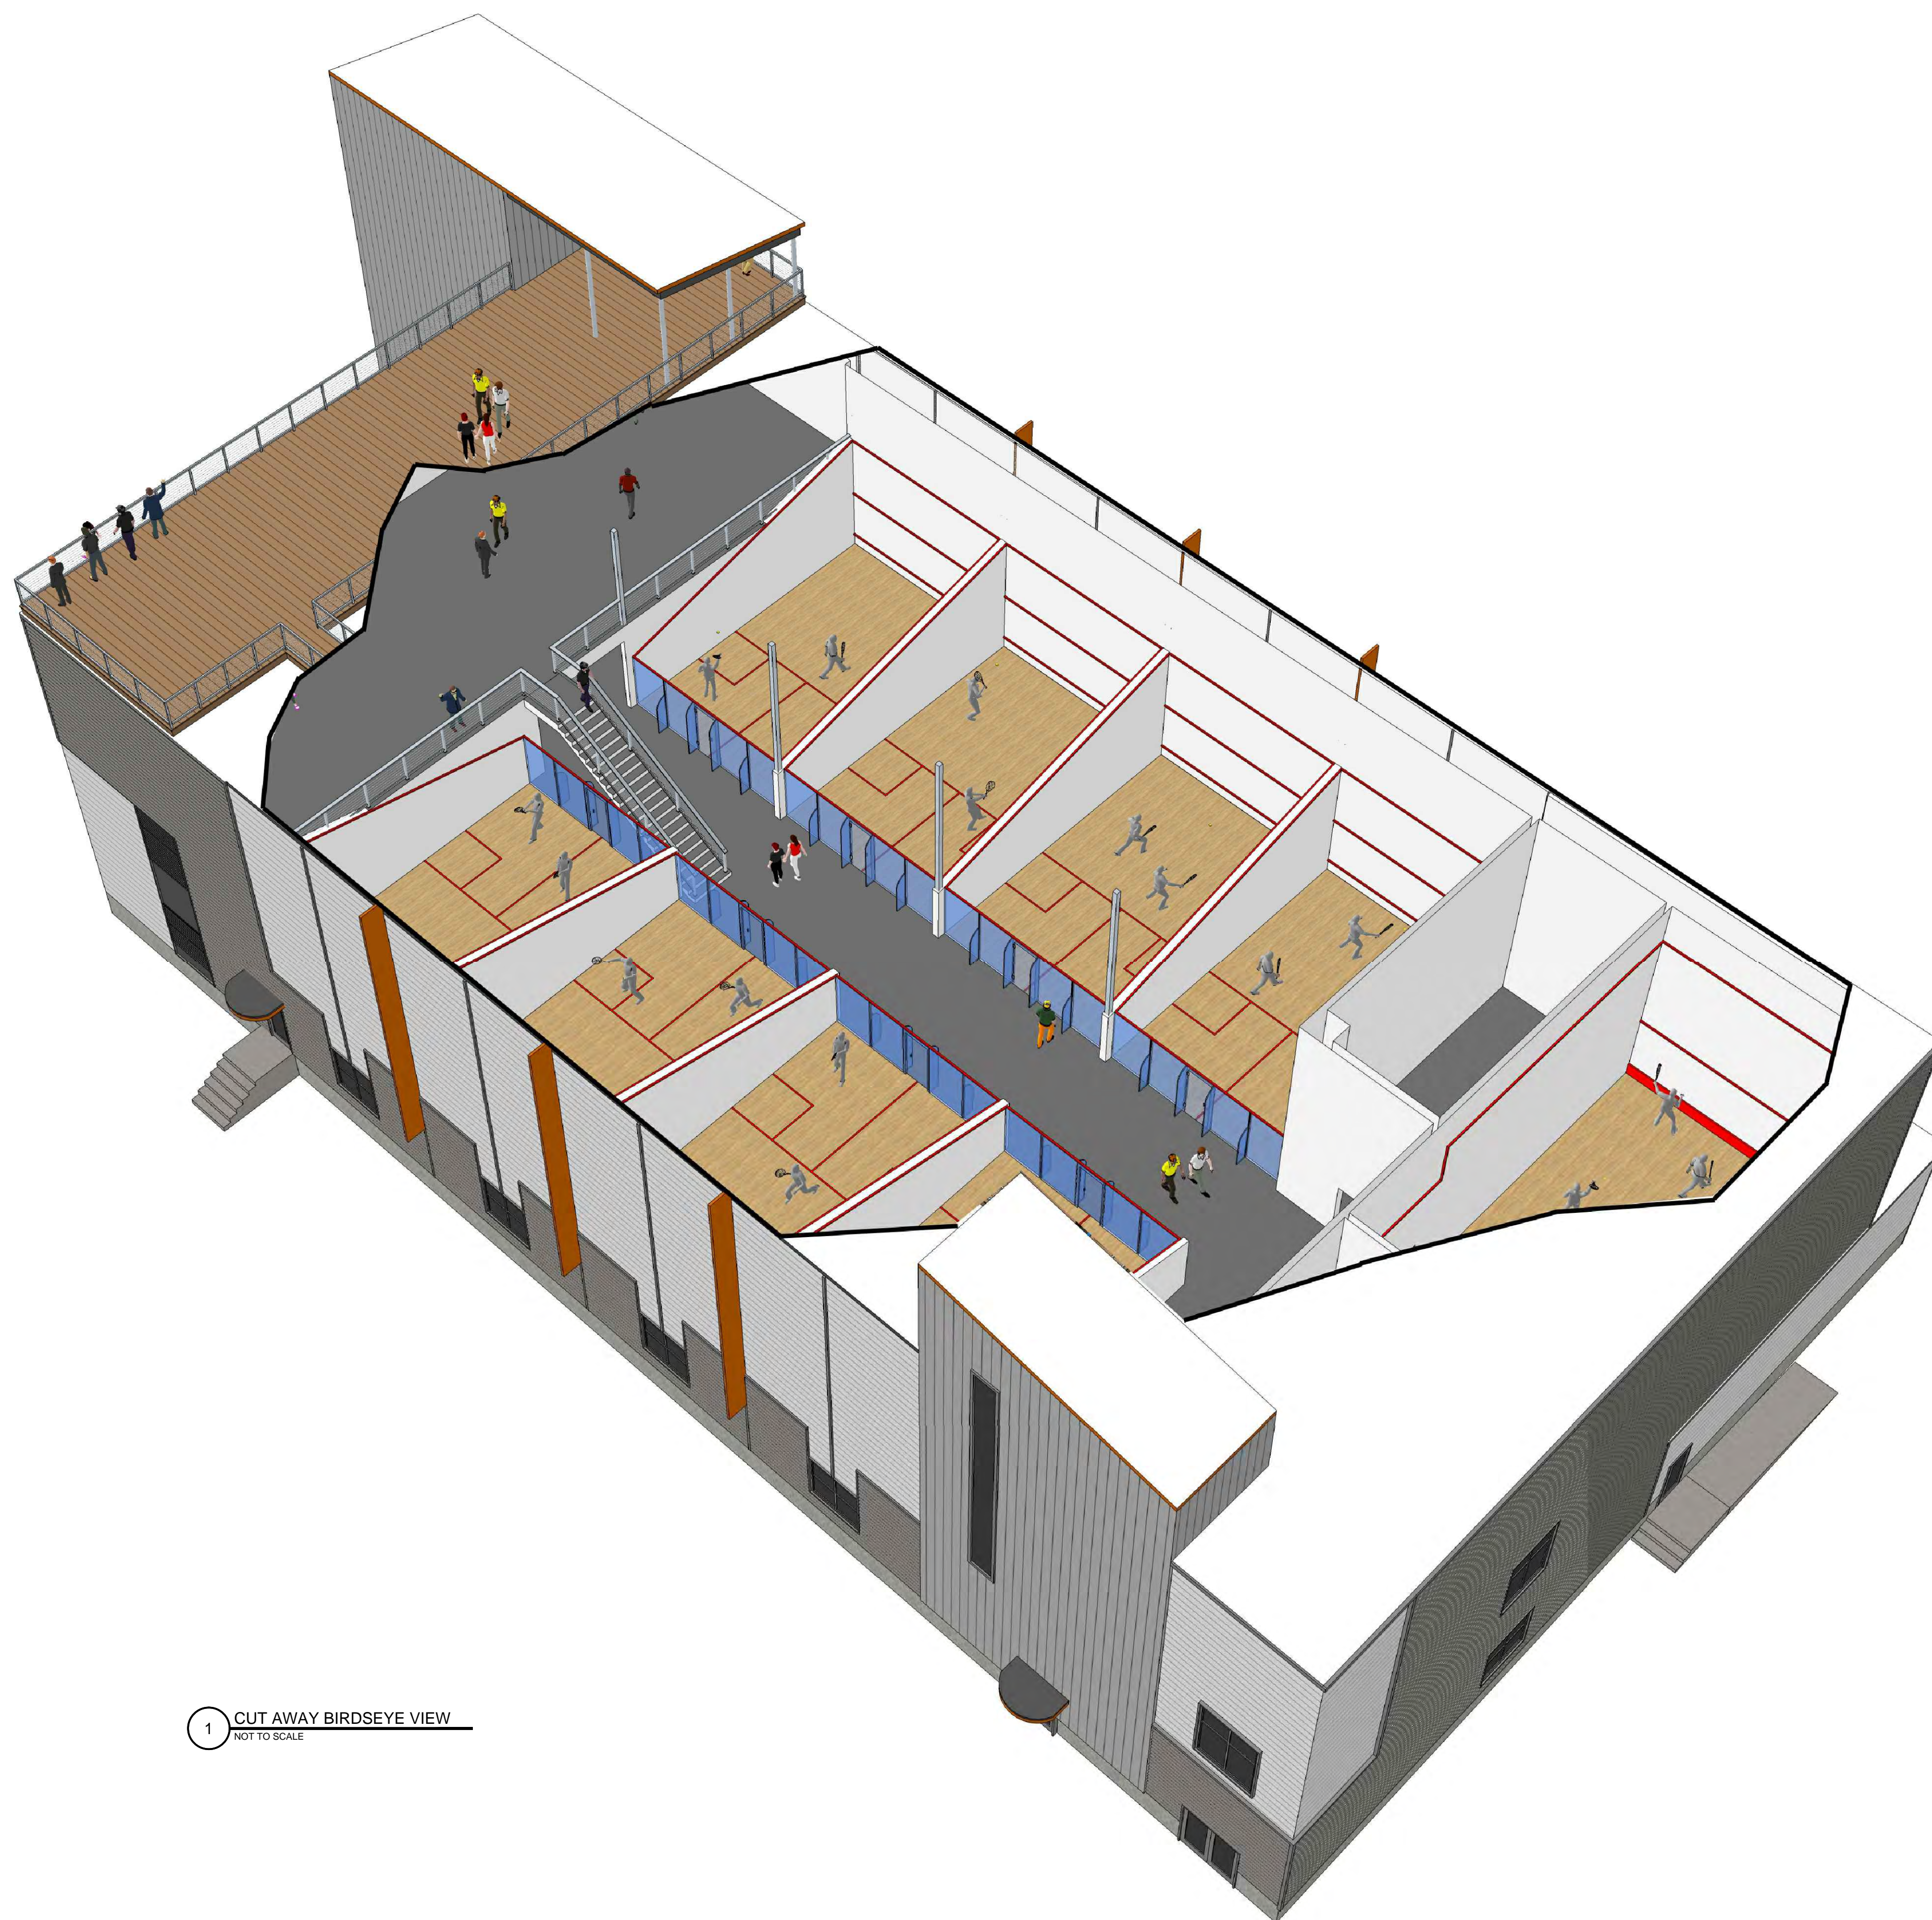

PROPOSED ADDITION TO BAYSIDE BOWL

MARCH 20, 2015

PORTLAND
COMMUNITY
SQUASH

1 CUT AWAY BIRDSEYE VIEW
NOT TO SCALE