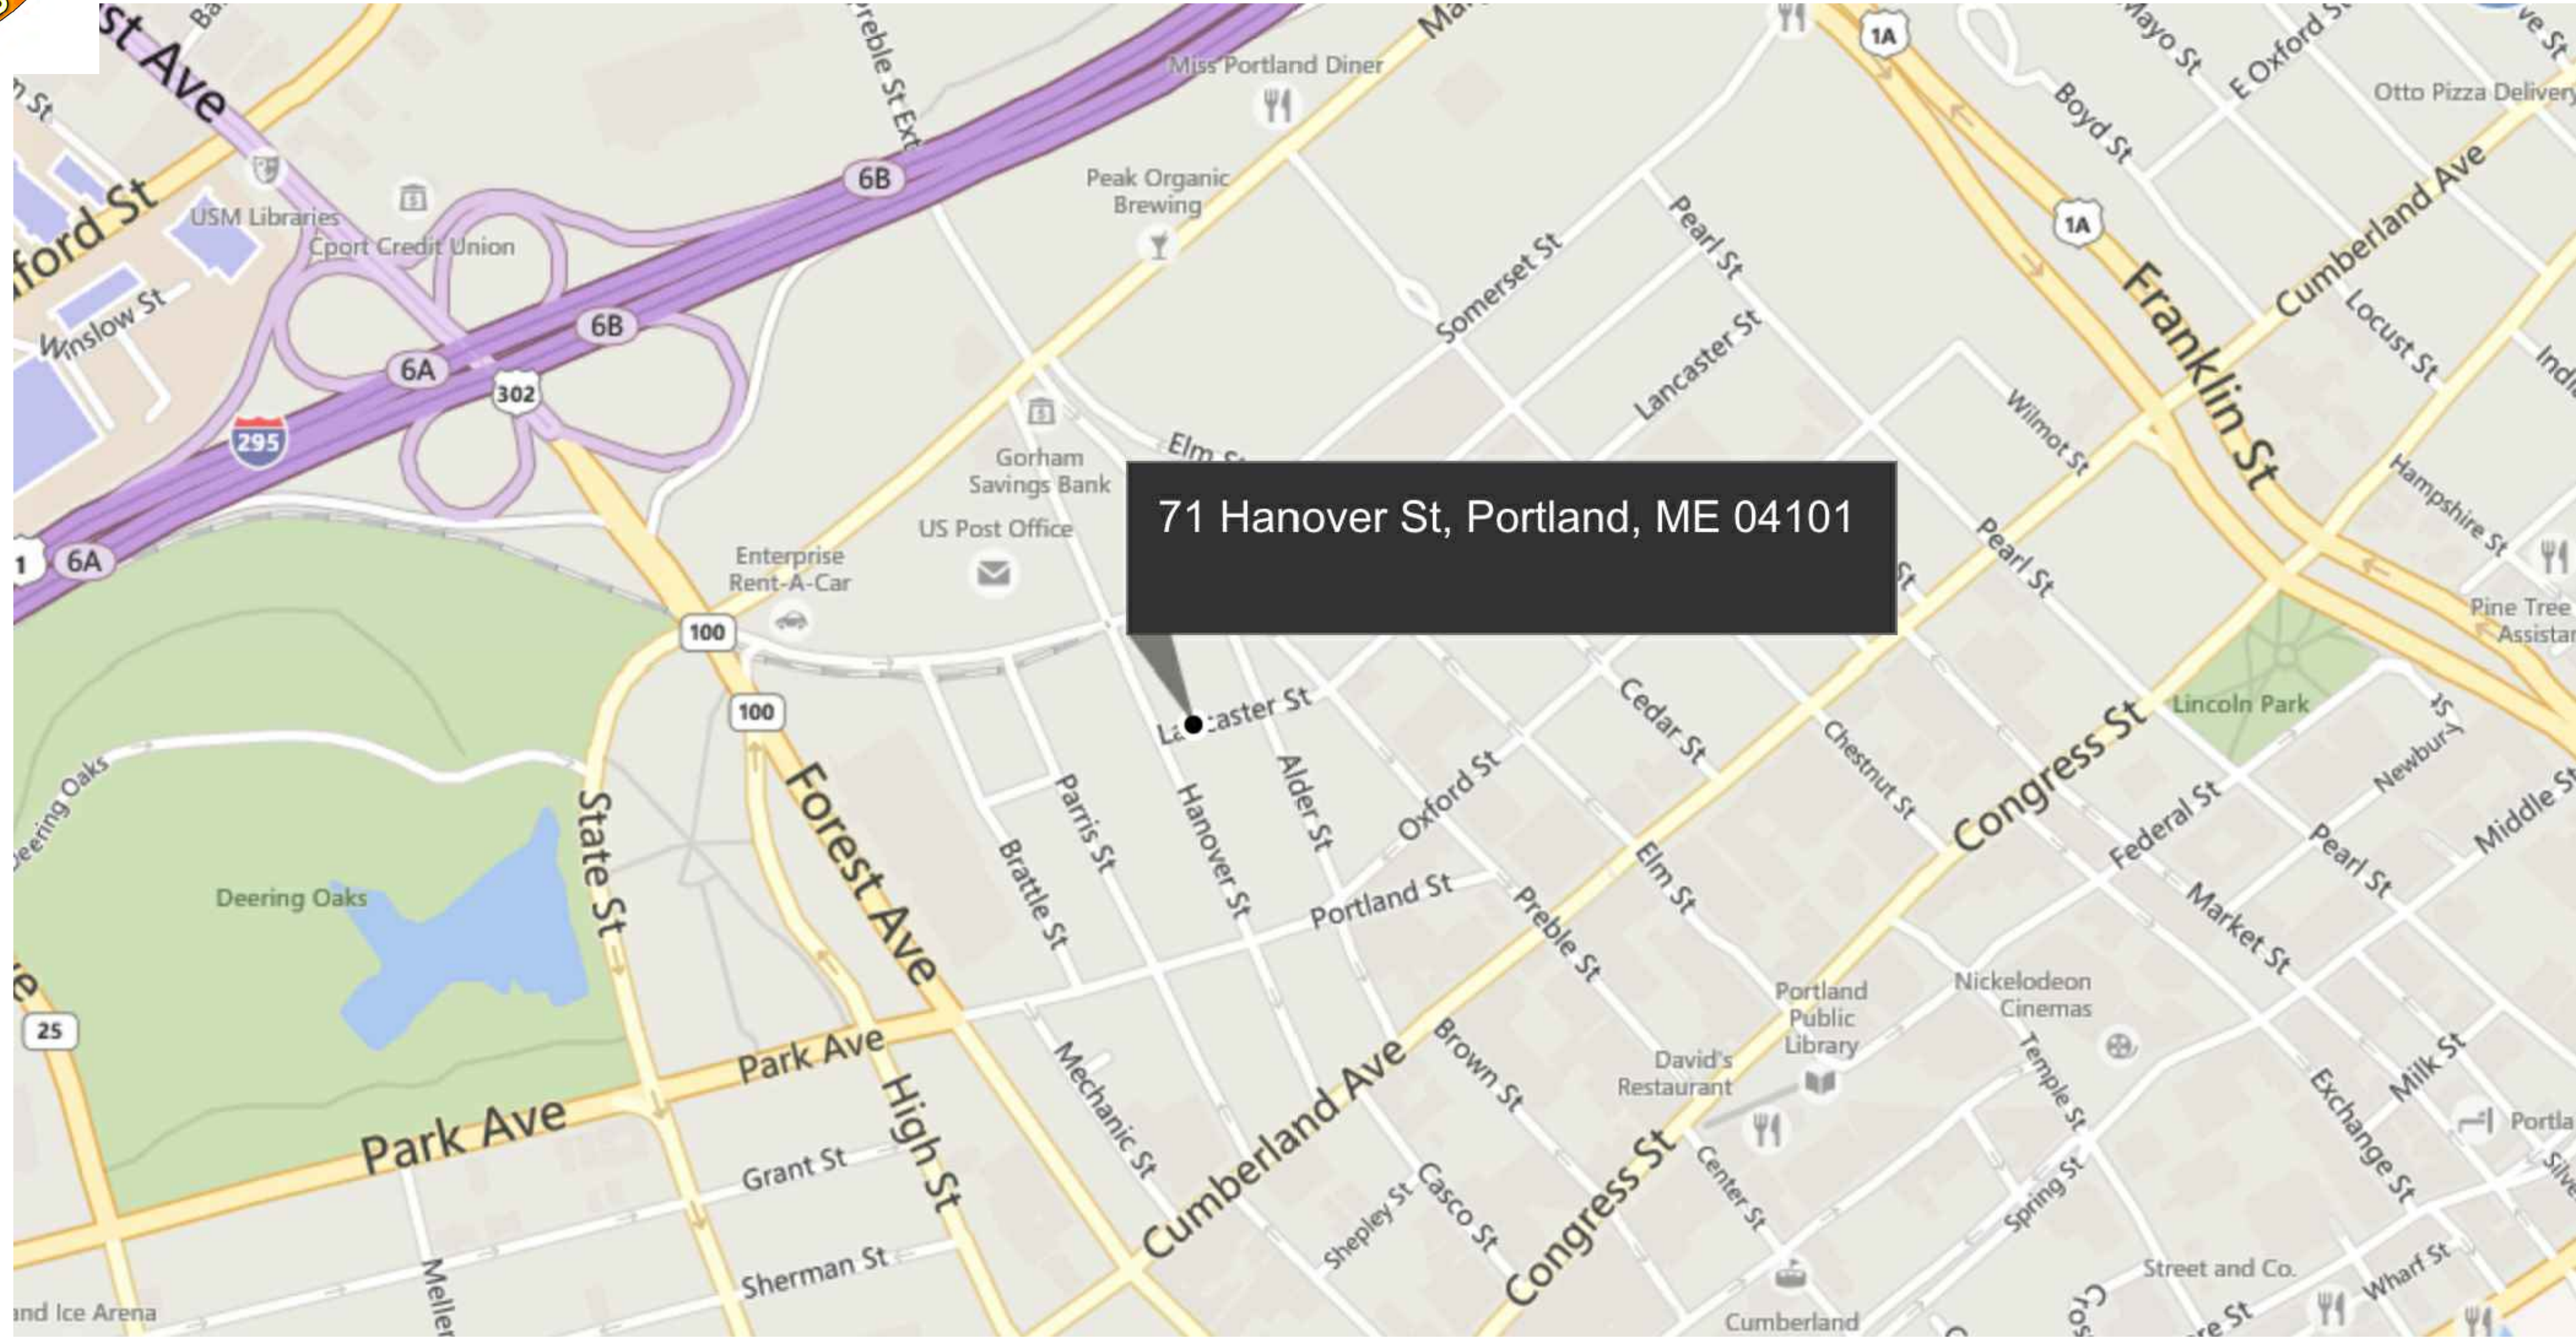

PROPOSED ADDITION TO BAYSIDE BOWL

PORTLAND
COMMUNITY
SQUASH

1 SITE LOCATION MAP
NOT TO SCALE

PROGRESS PRINT ONLY
Not for Construction