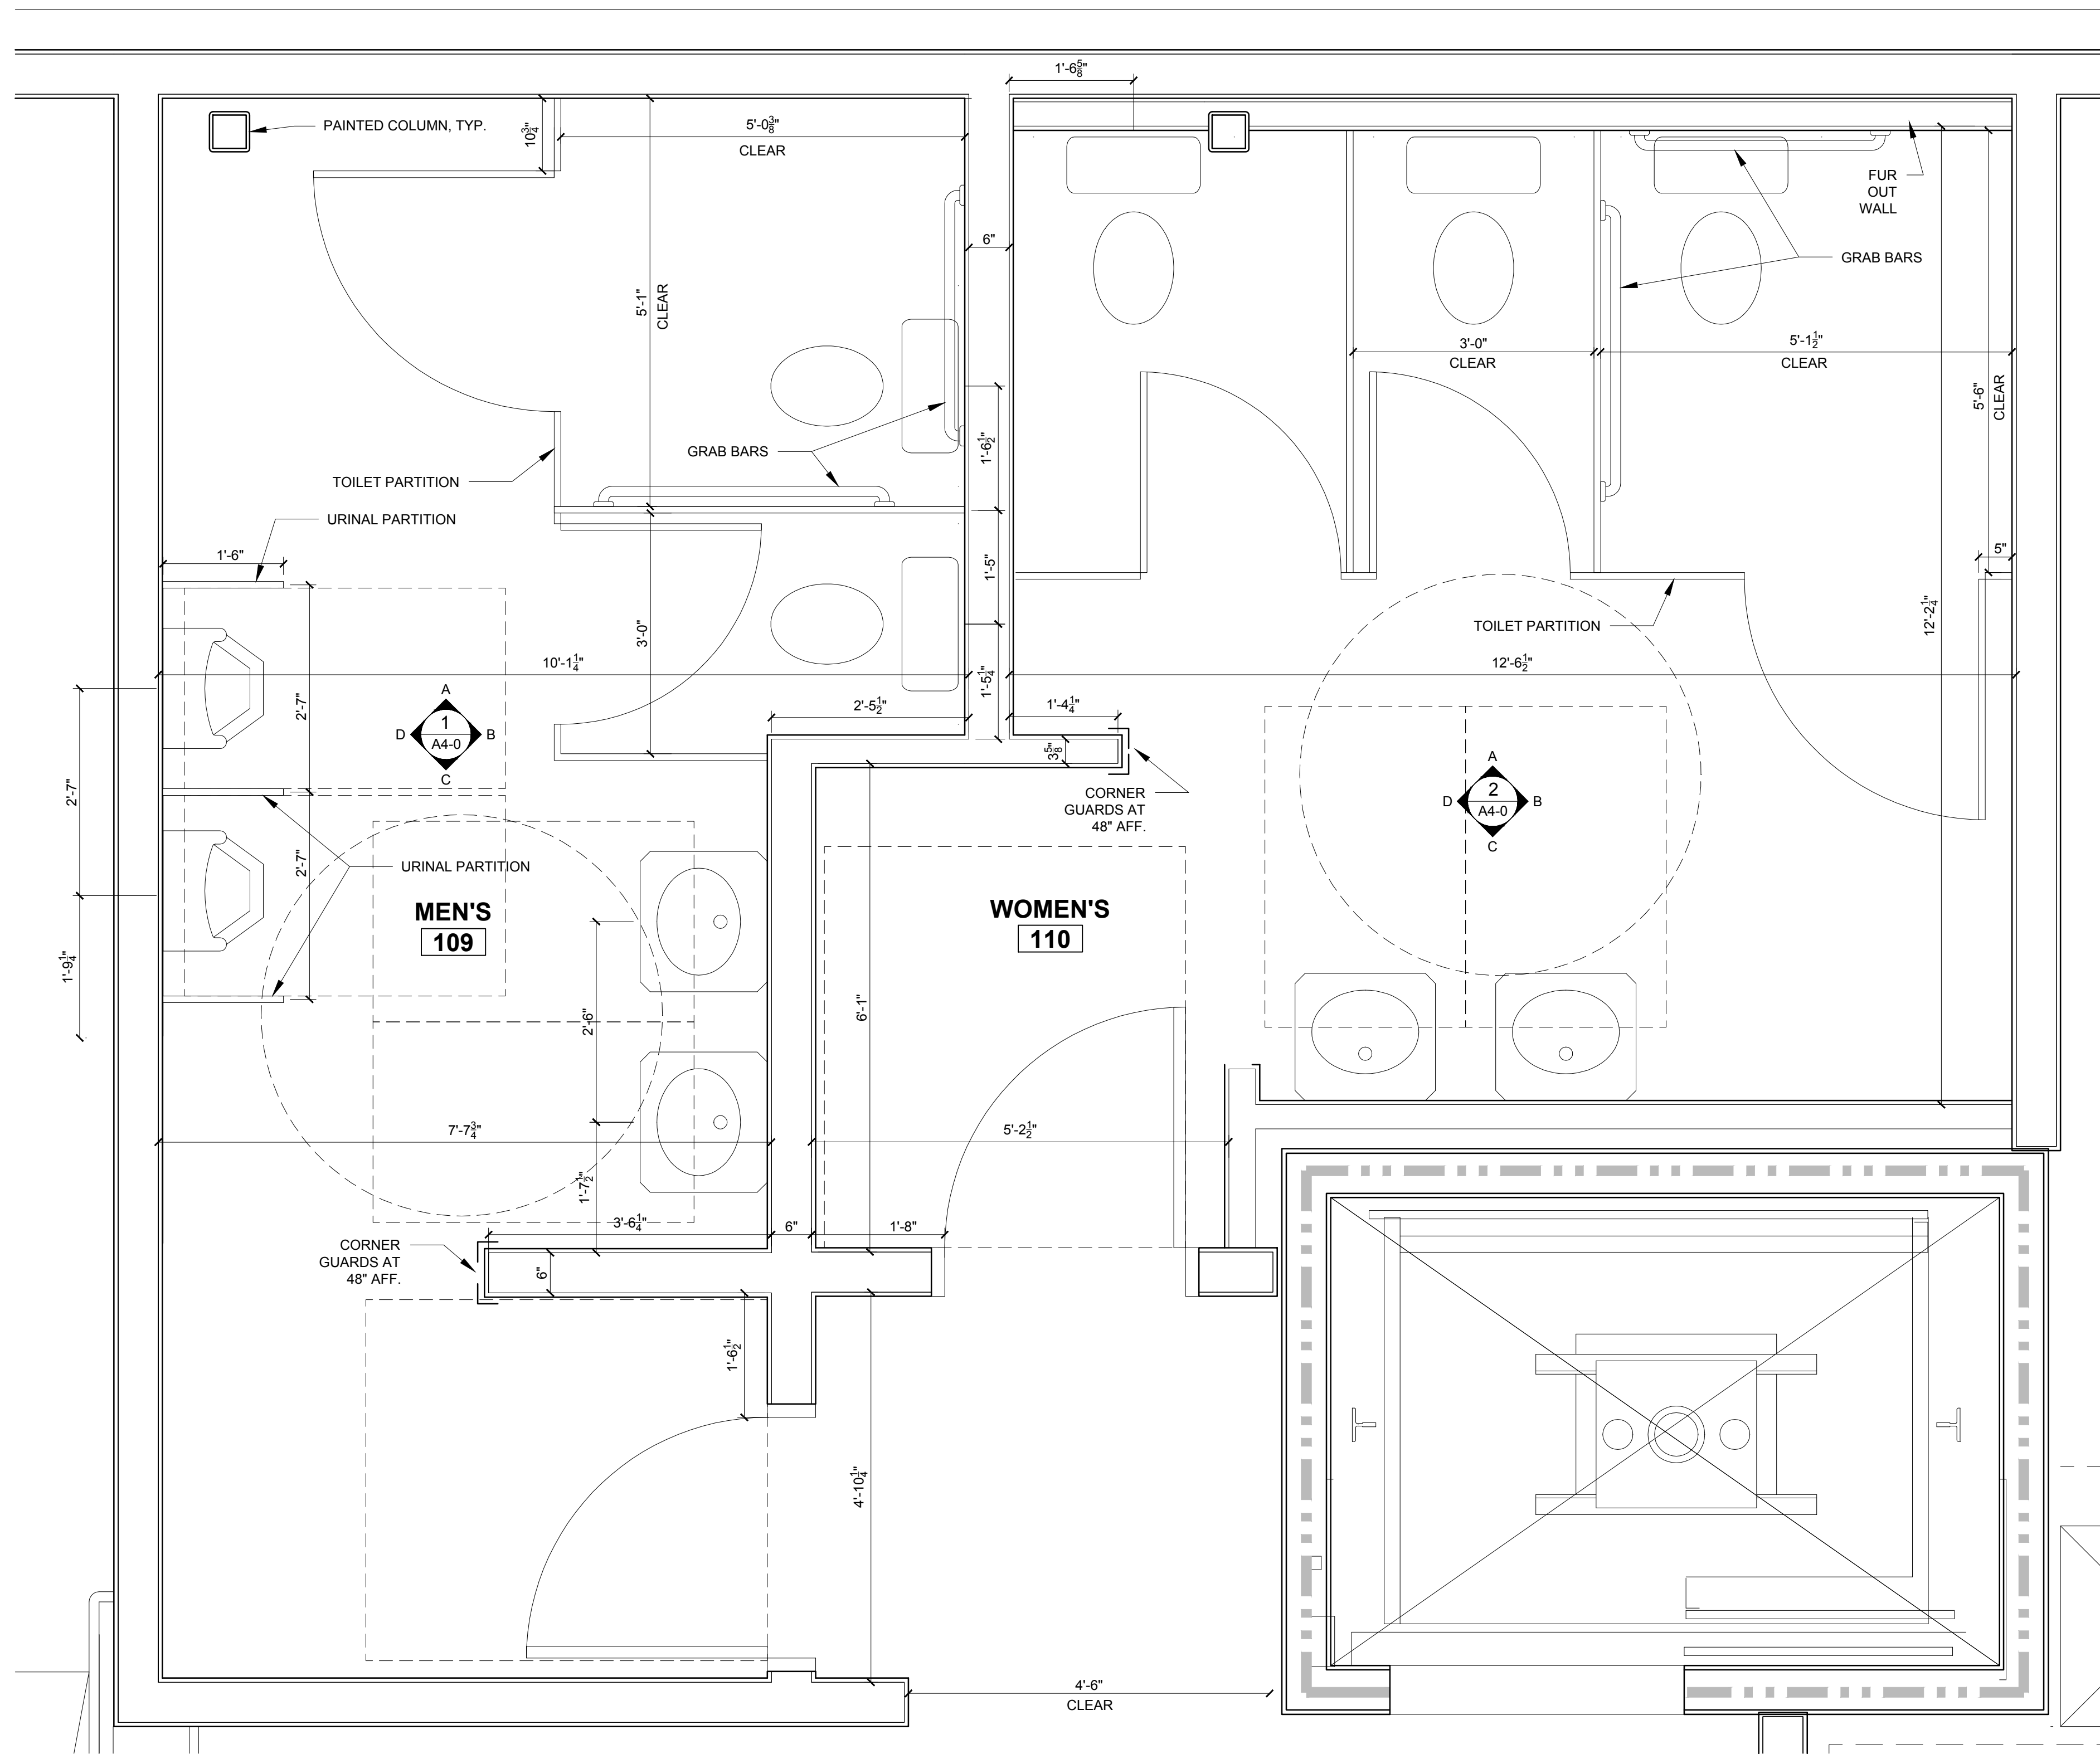

© 2016 RYAN SENATORE ARCHITECTURE

ADDITION TO BAYSIDE BOWL
ALDER STREET
PORTLAND, MAINE

REVISIONS:

DATE: JANUARY 29, 2016

PROJECT No. 1452

DRAWN BY: JPF / RRT / RJS

CHECKED BY: RJS

SCALE: AS NOTED

SHEET TITLE:
ENLARGED
BATHROOM
PLANS

A4-1

1 ENLARGED BATHROOM PLANS
3/4\" = 1'-0\"