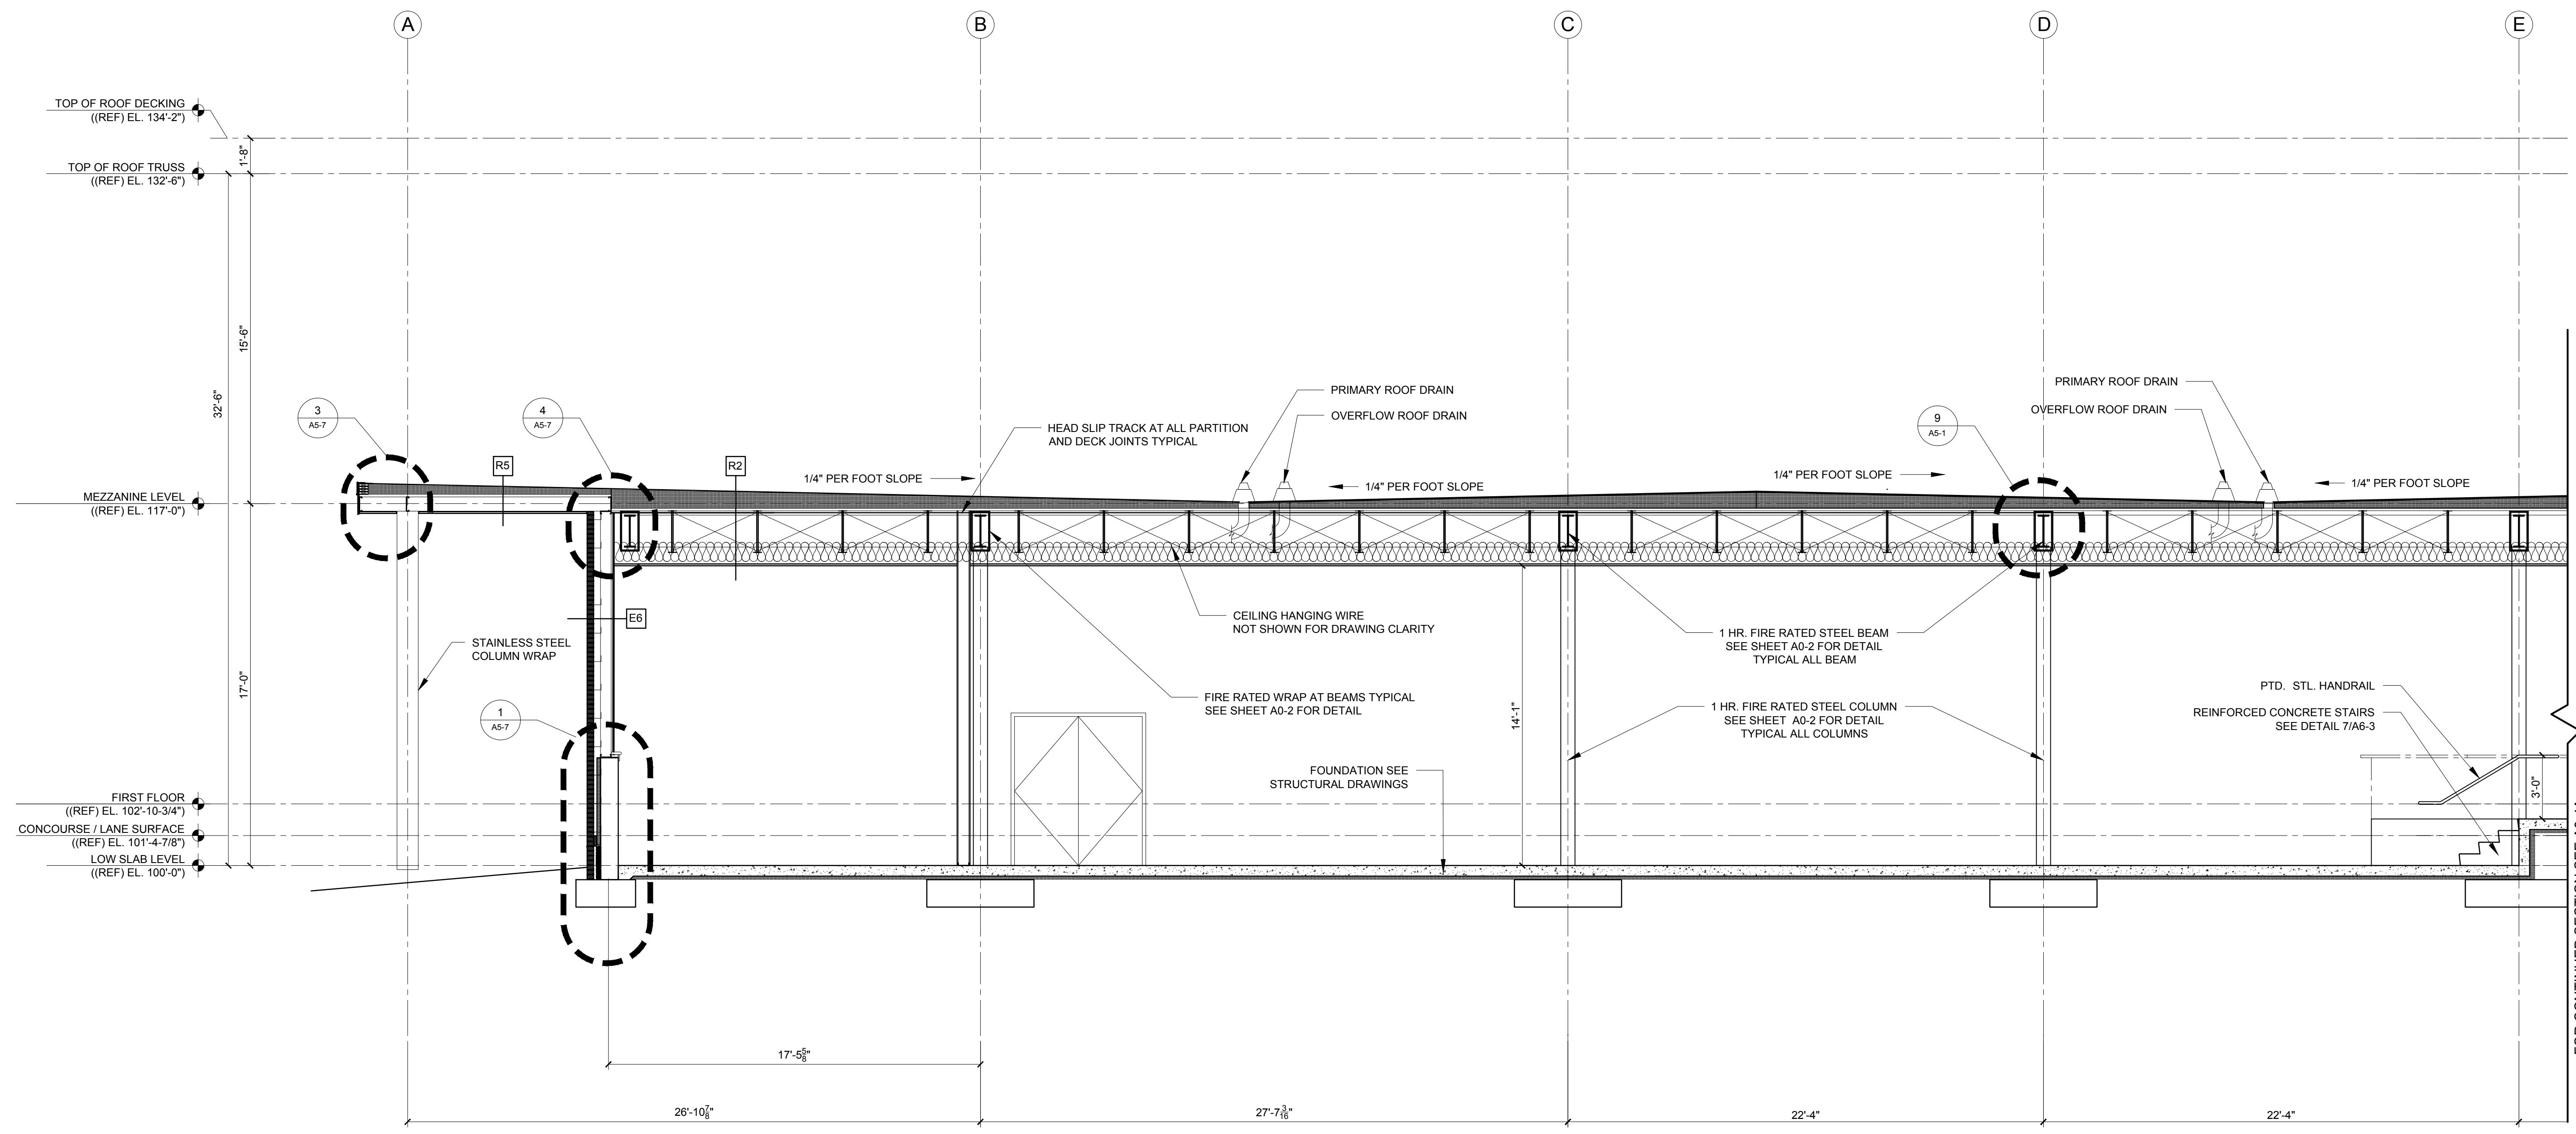

© 2016 RYAN SENATORE ARCHITECTURE

ADDITION TO BAYSIDE BOWL ALDER STREET PORTLAND, MAINE

REVISIONS:

DATE: JANUARY 29, 2016

PROJECT No. 1452

DRAWN BY: JPF / RRT / RJS

CHECKED BY: RJS

SCALE: AS NOTED

SHEET TITLE:
SECTION

A3-4

1 SECTION
1/4" = 1'-0"

FOR CONTINUED SECTION SEE A3-4A