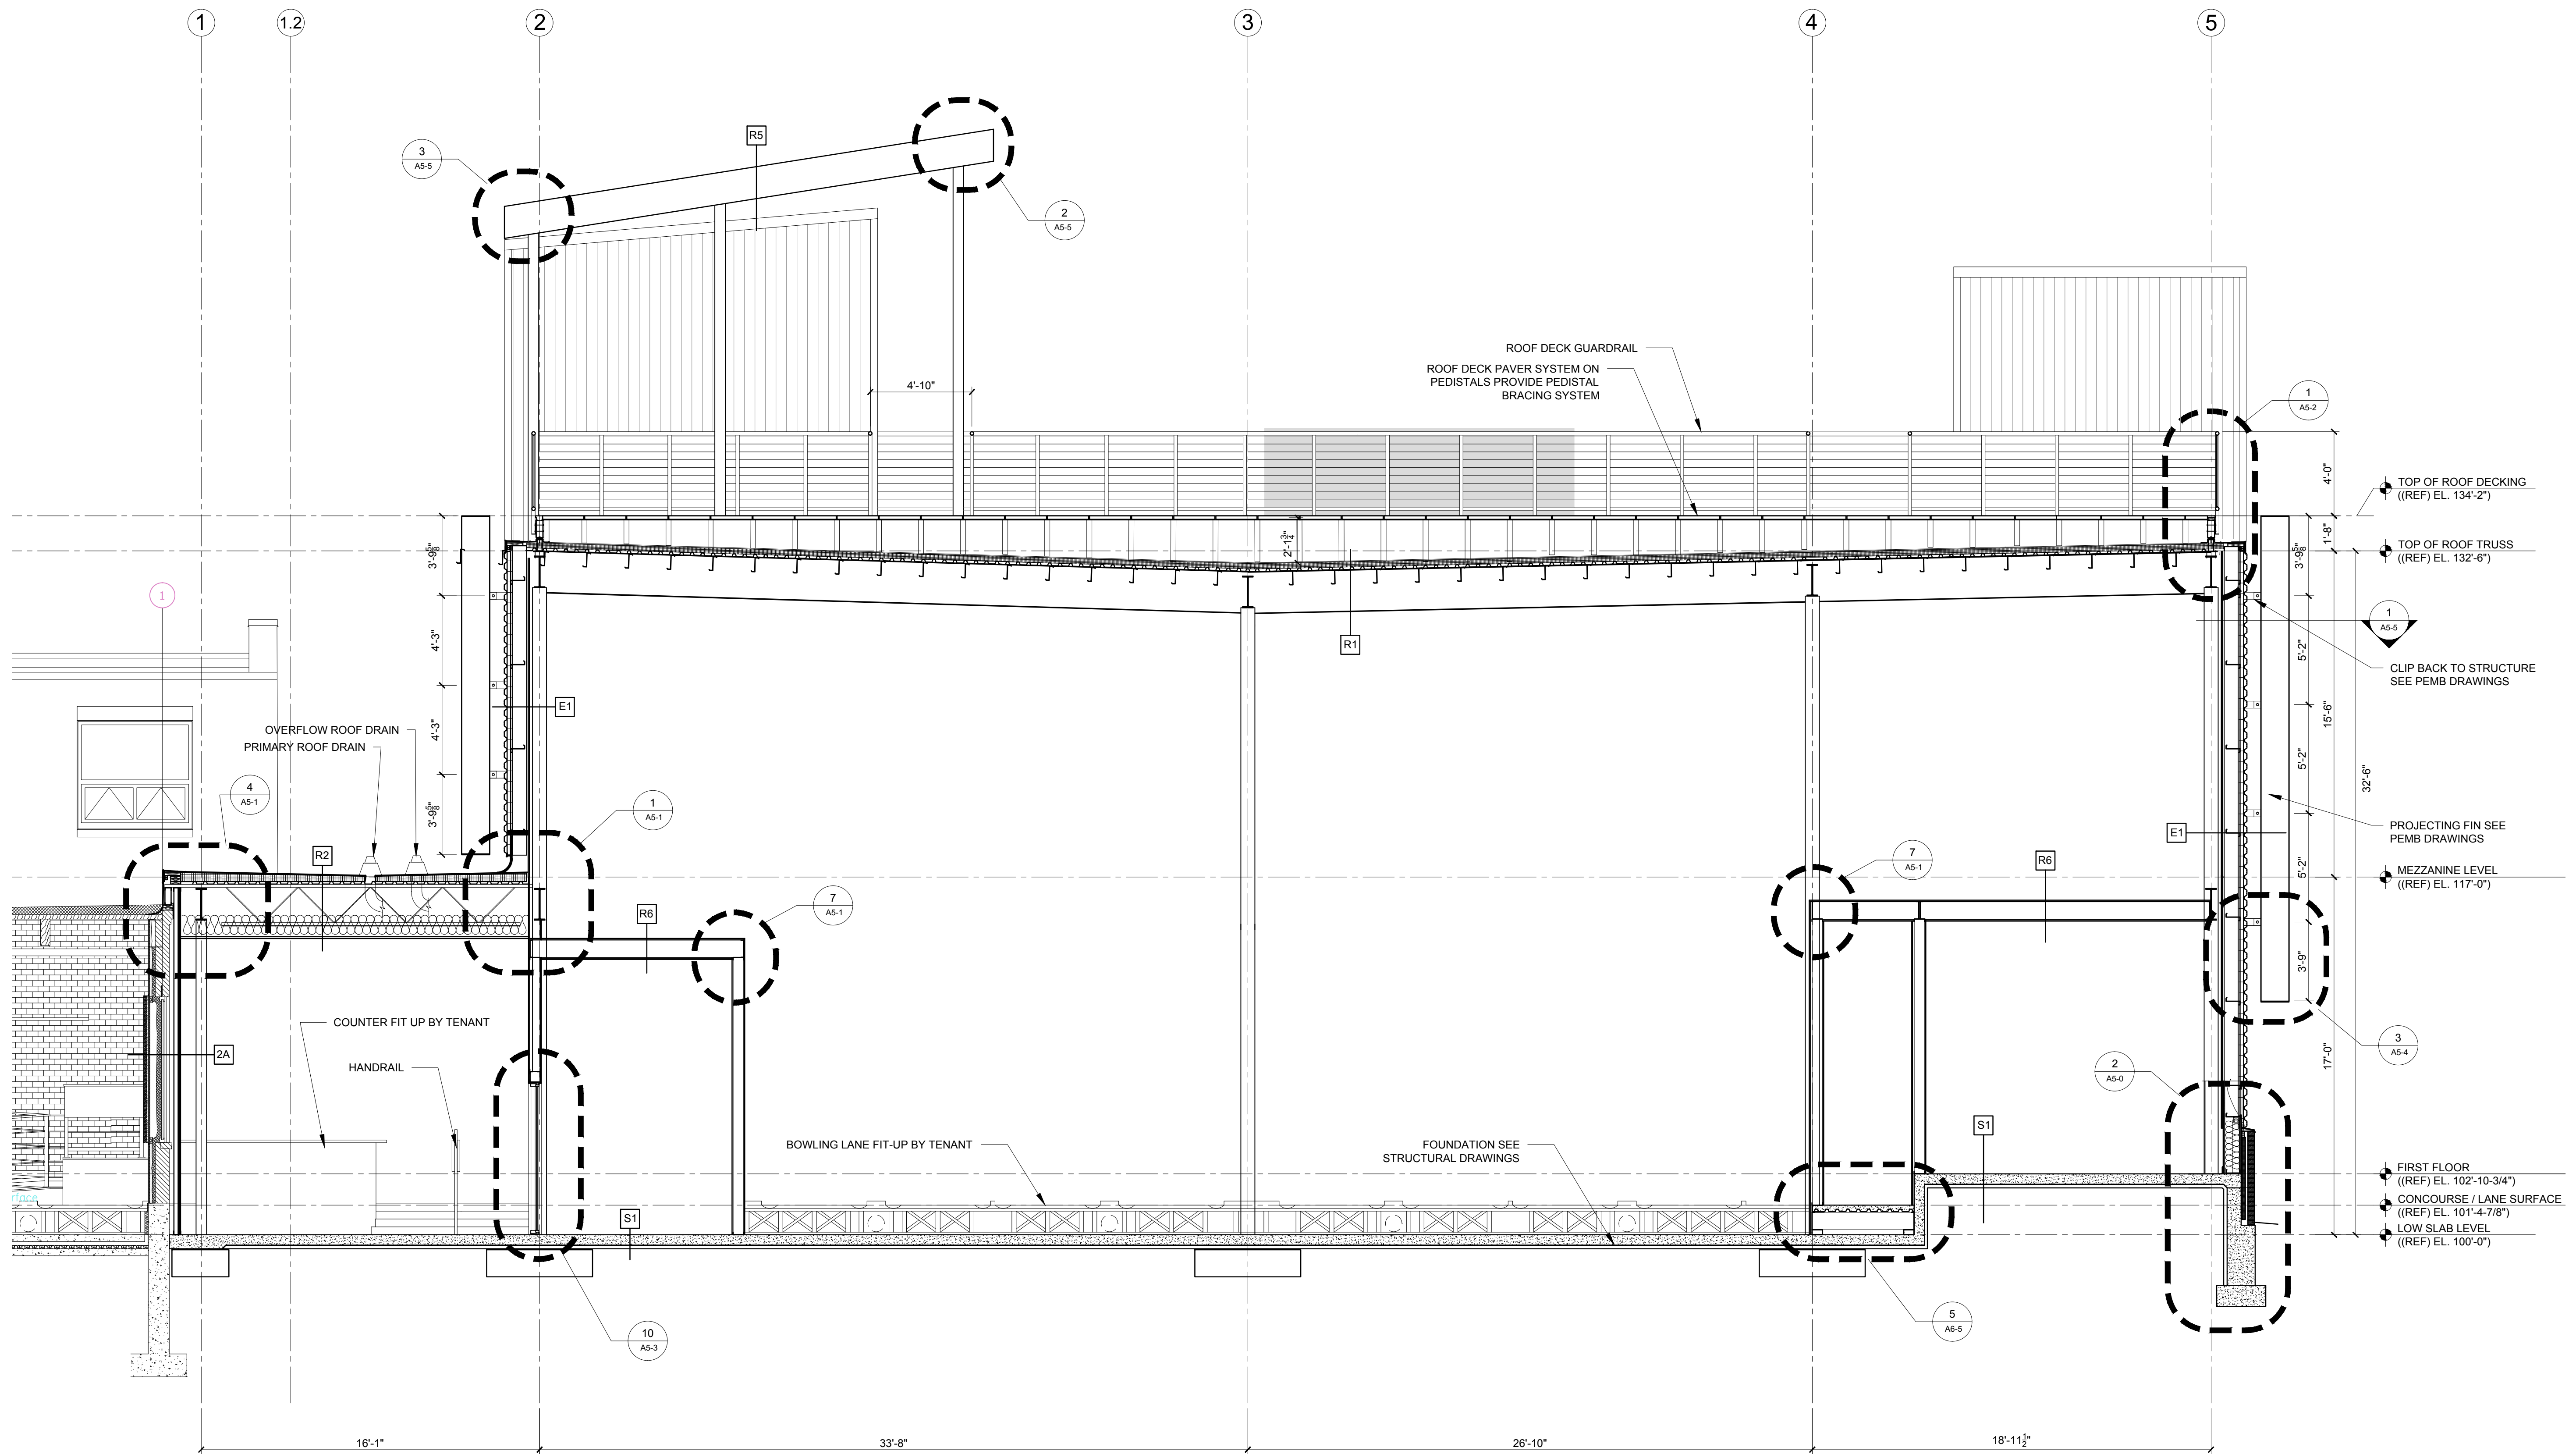

© 2016 RYAN SENATORE ARCHITECTURE

ADDITION TO BAYSIDE BOWL ALDER STREET PORTLAND, MAINE

REVISIONS:

DATE: JANUARY 29, 2016

PROJECT No. 1452

DRAWN BY: JPF / RRT / RJS

CHECKED BY: RJS

SCALE: AS NOTED

SHEET TITLE:
SECTION

A3-0

1 SECTION
1/8" = 1'-0"