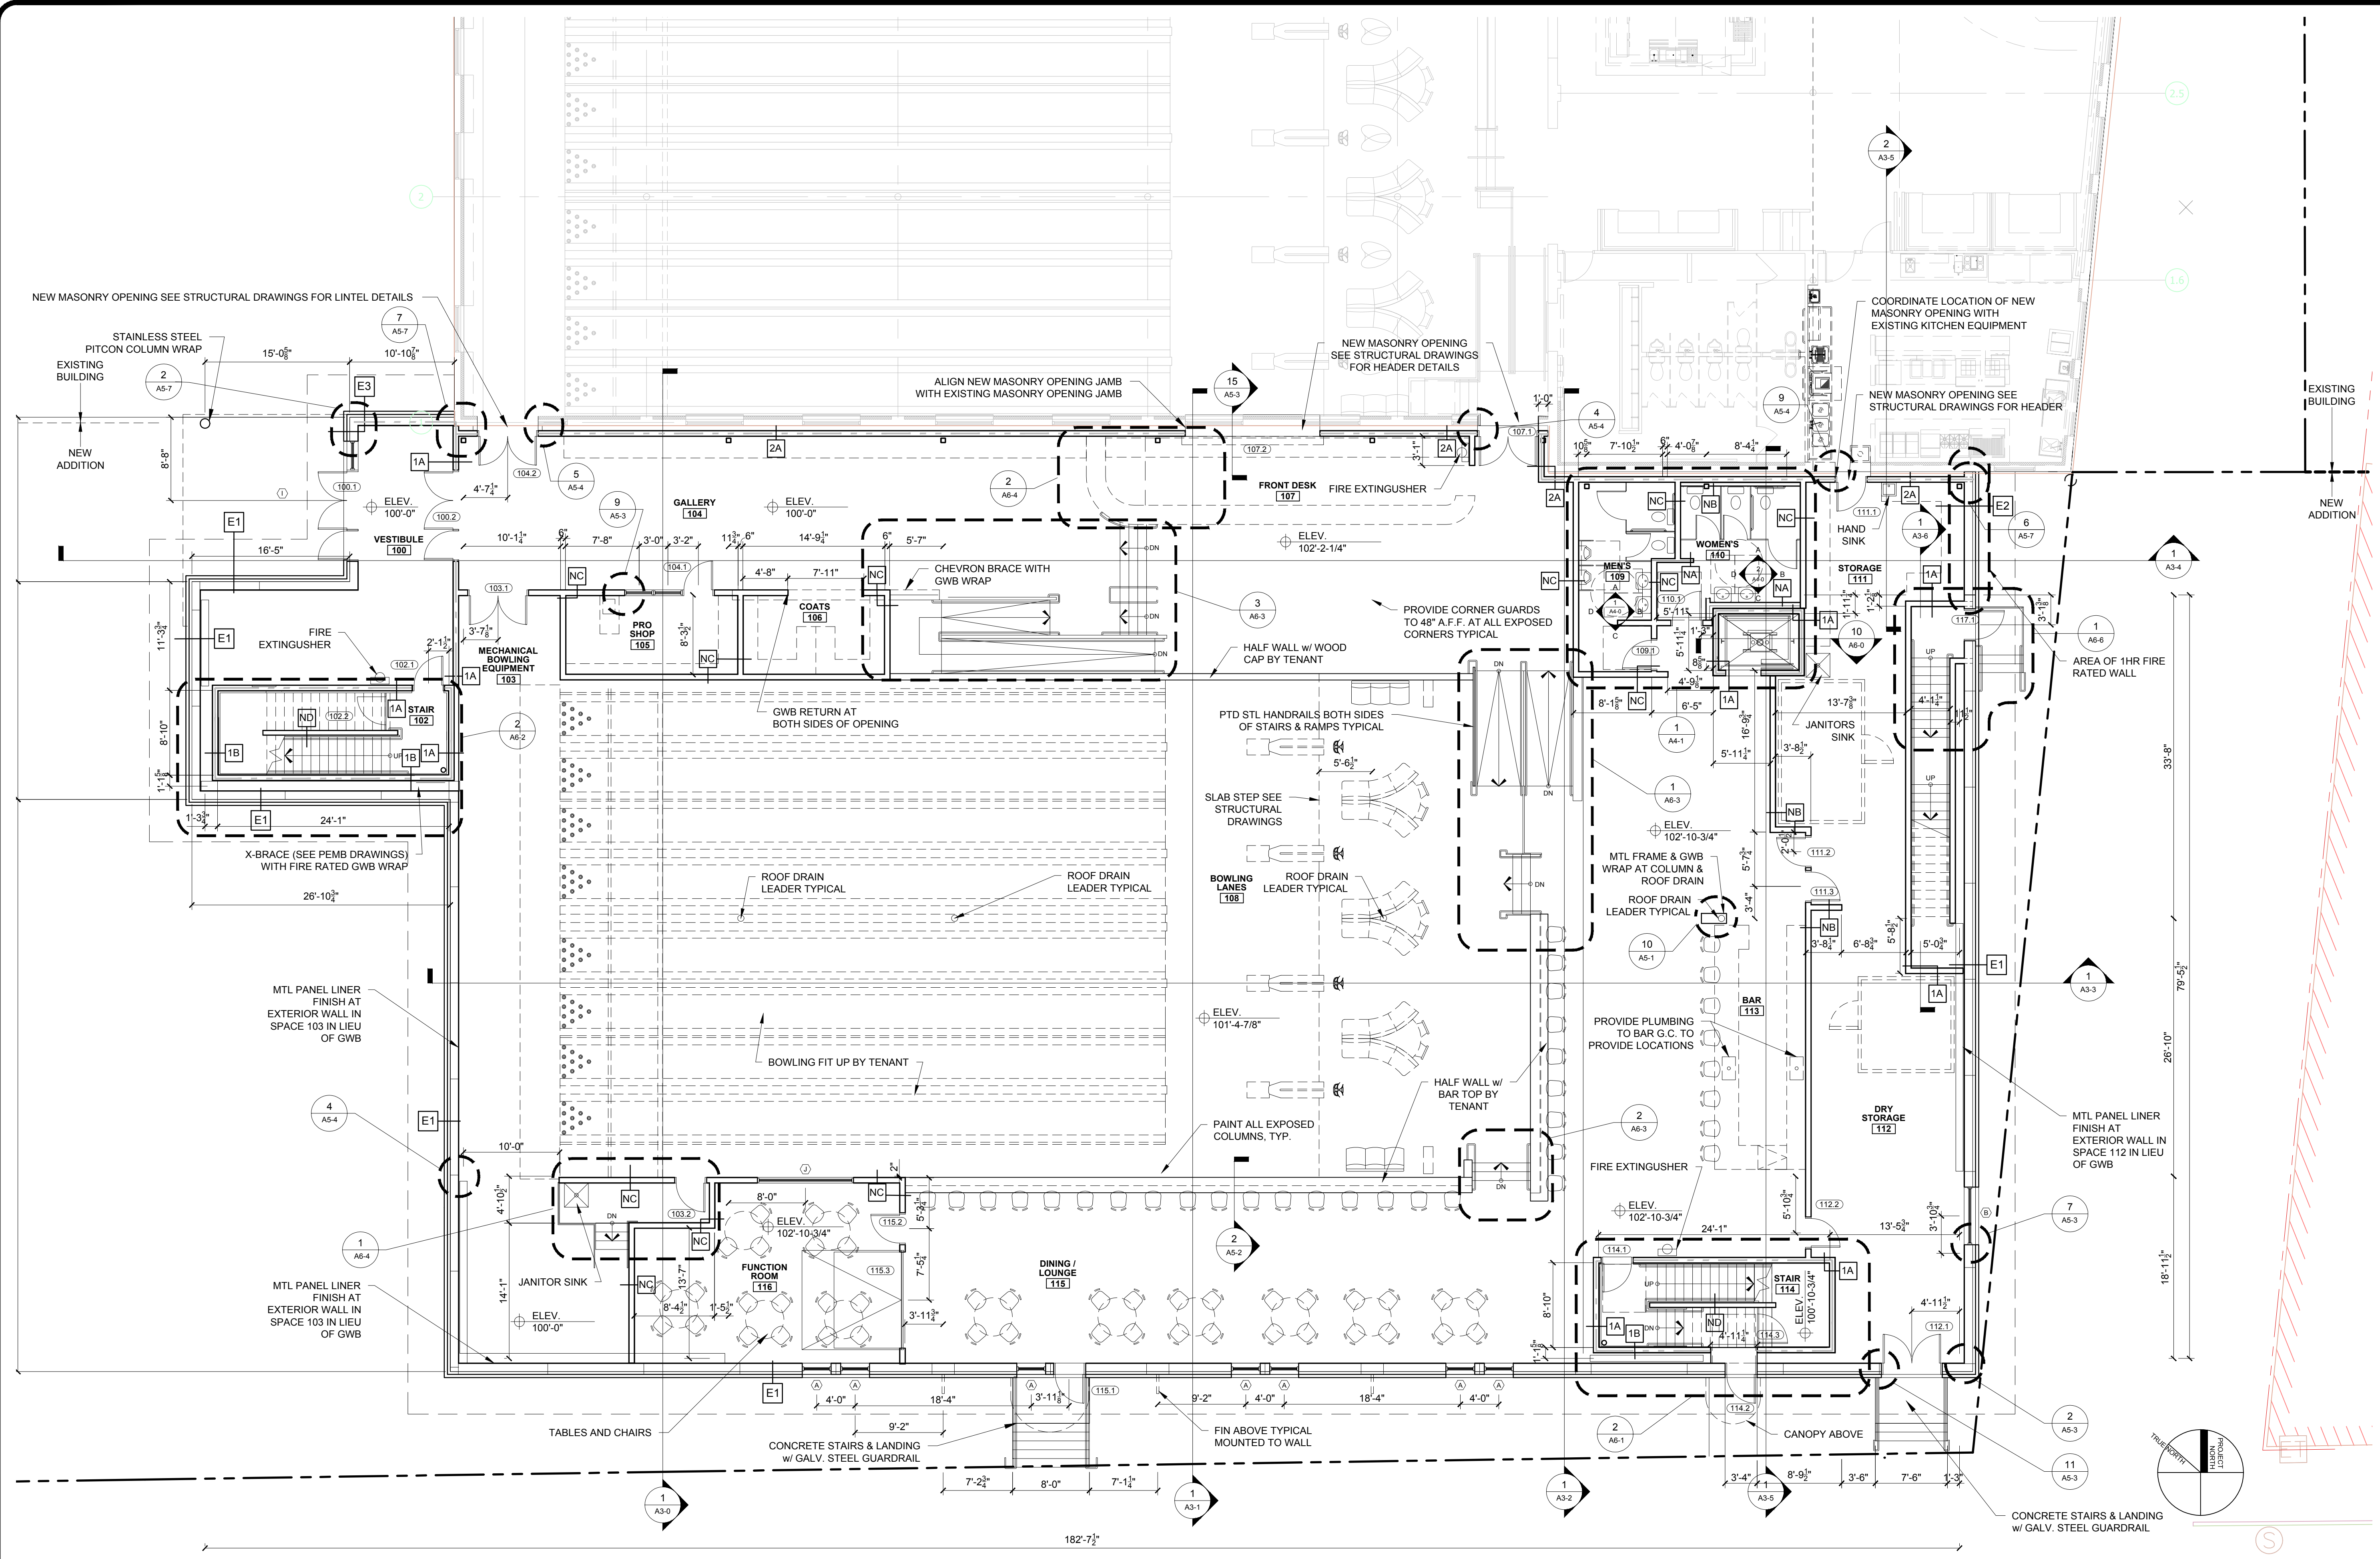

© 2016 RYAN SENATORE ARCHITECTURE

ADDITION TO BAYSIDE BOWL ALDER STREET PORTLAND, MAINE

REVISIONS:

DATE: JANUARY 29, 2016

PROJECT No. 1452

DRAWN BY: JPF / RRT / RJS

CHECKED BY: RJS

SCALE: AS NOTED

SHEET TITLE:
FIRST FLOOR PLAN

A1-1

1 FIRST FLOOR PLAN
1/8" = 1'-0"