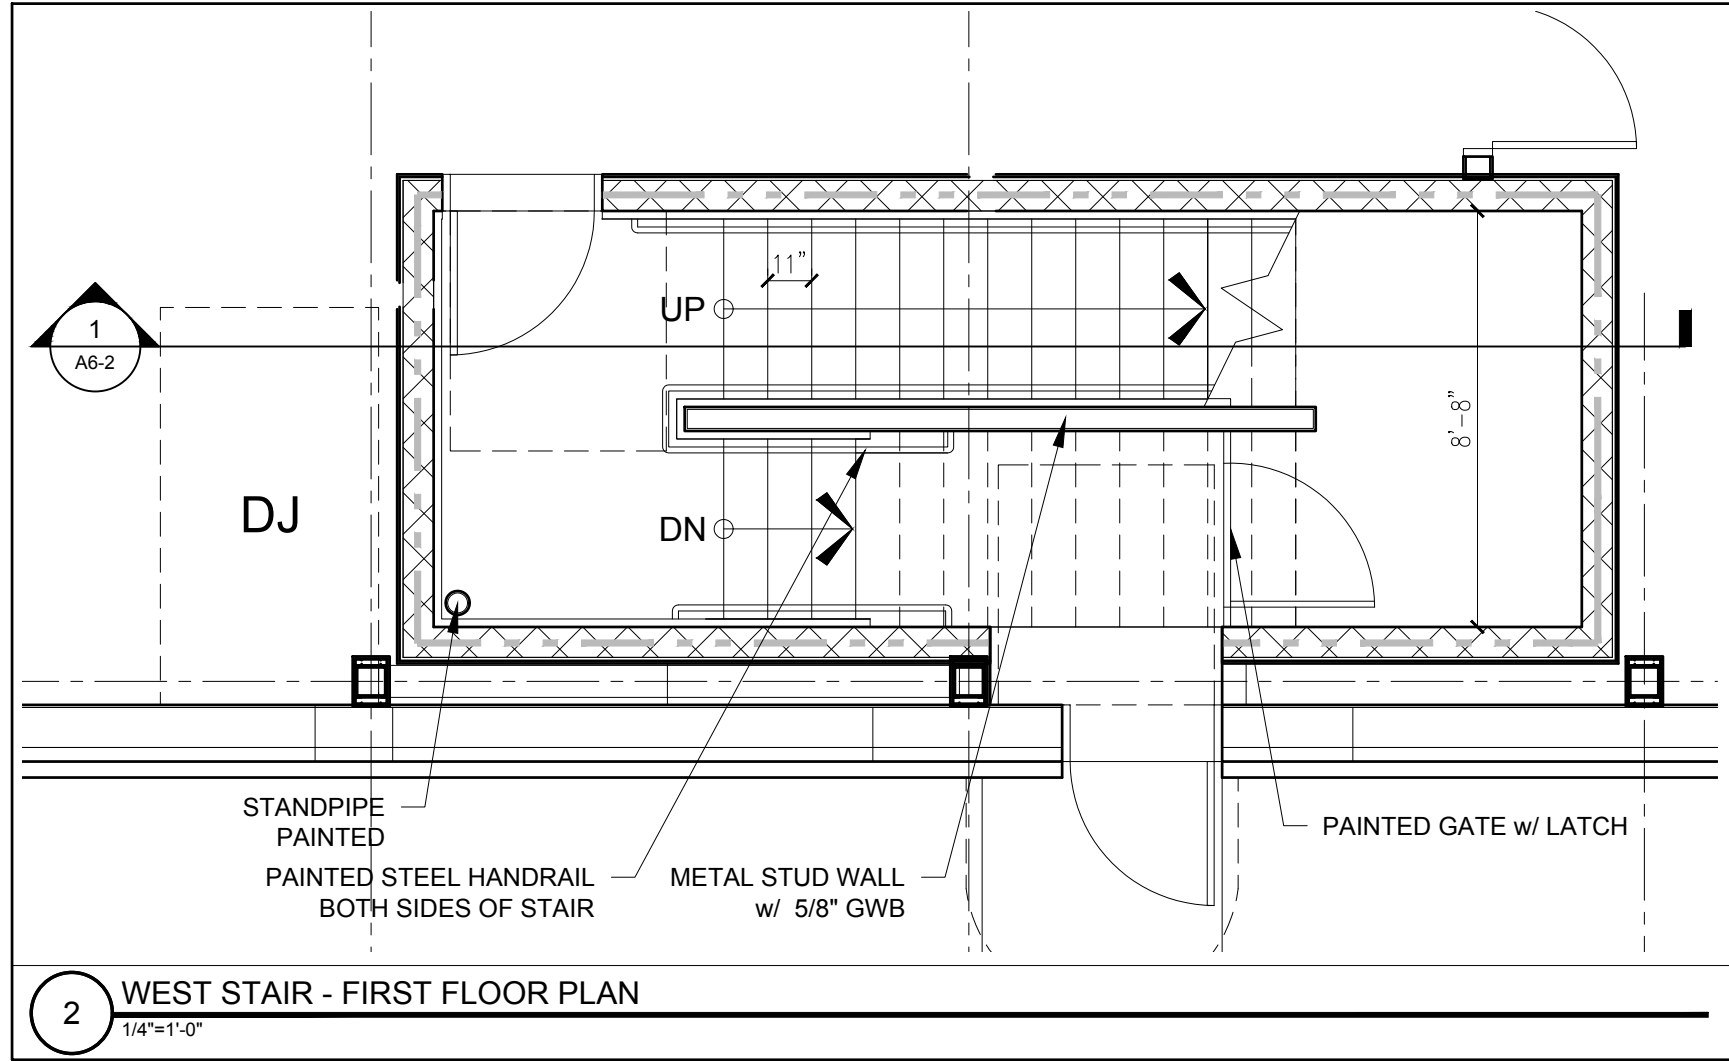

REVISIONS:

DATE: JUNE 09, 2015

PROJECT No. 1452

DRAWN BY: JPF / RRT / RJS

CHECKED BY: RJS

SCALE: AS NOTED

SHEET TITLE:
EAST STAIR DETAILS

A6-1

PROGRESS PRINT ONLY
Not for Construction
JUNE 09, 2015