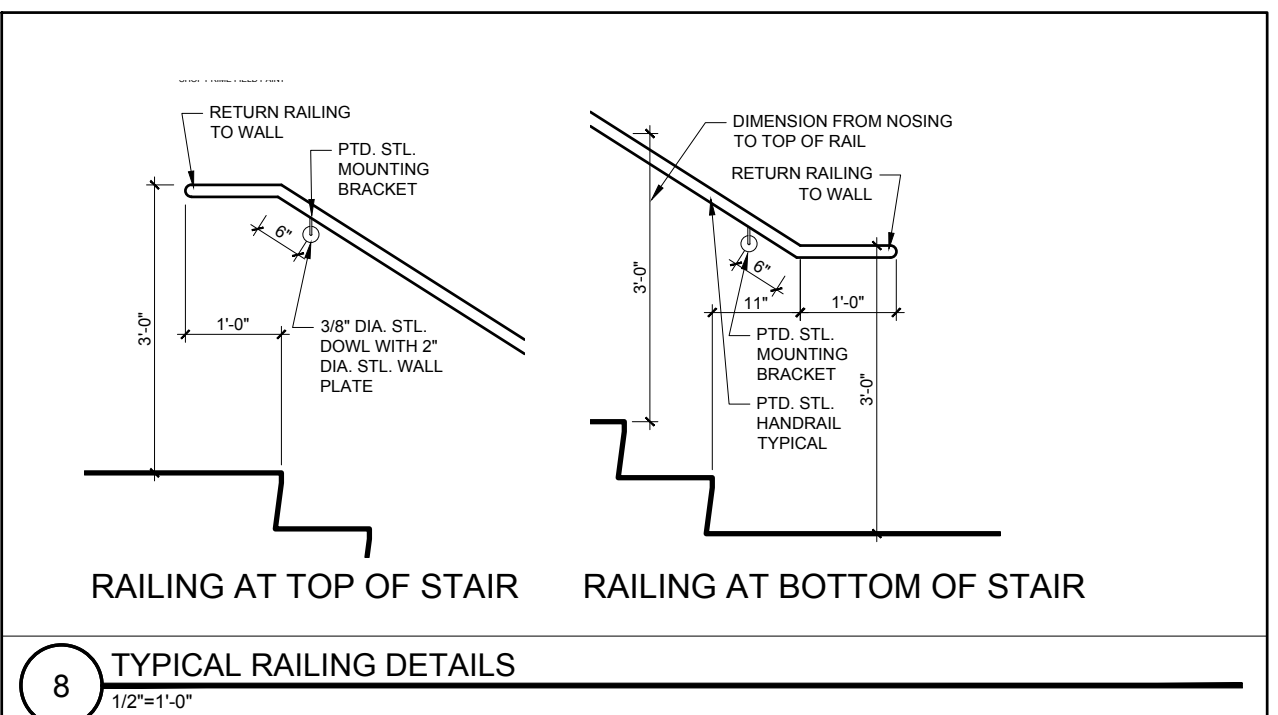

REVISIONS:

DATE: JUNE 09, 2015

PROJECT No. 1452

DRAWN BY: JPF / RRT / RJS

CHECKED BY: RJS

SCALE: AS NOTED

SHEET TITLE:
EAST STAIR DETAILS

A6-1

PROGRESS PRINT ONLY
Not for Construction
JUNE 09, 2015