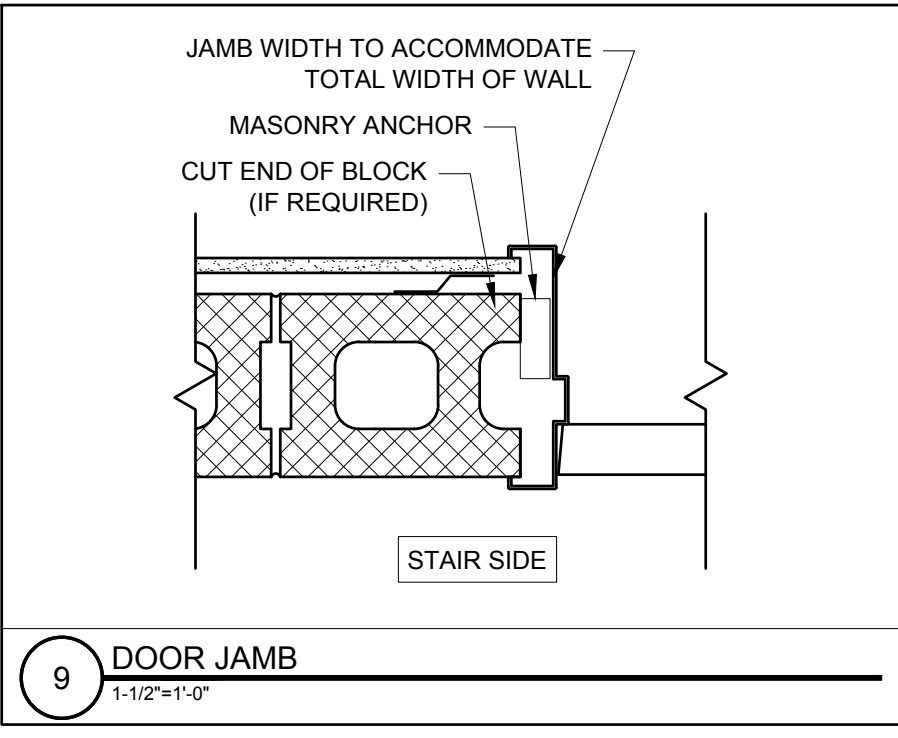

REVISIONS:

DATE: JUNE 09, 2015

PROJECT No. 1452

DRAWN BY: JPF / RRT / RJS

CHECKED BY: RJS

SCALE: AS NOTED

SHEET TITLE:
EAST STAIR DETAILS

A6-1

PROGRESS PRINT ONLY
Not for Construction
JUNE 09, 2015