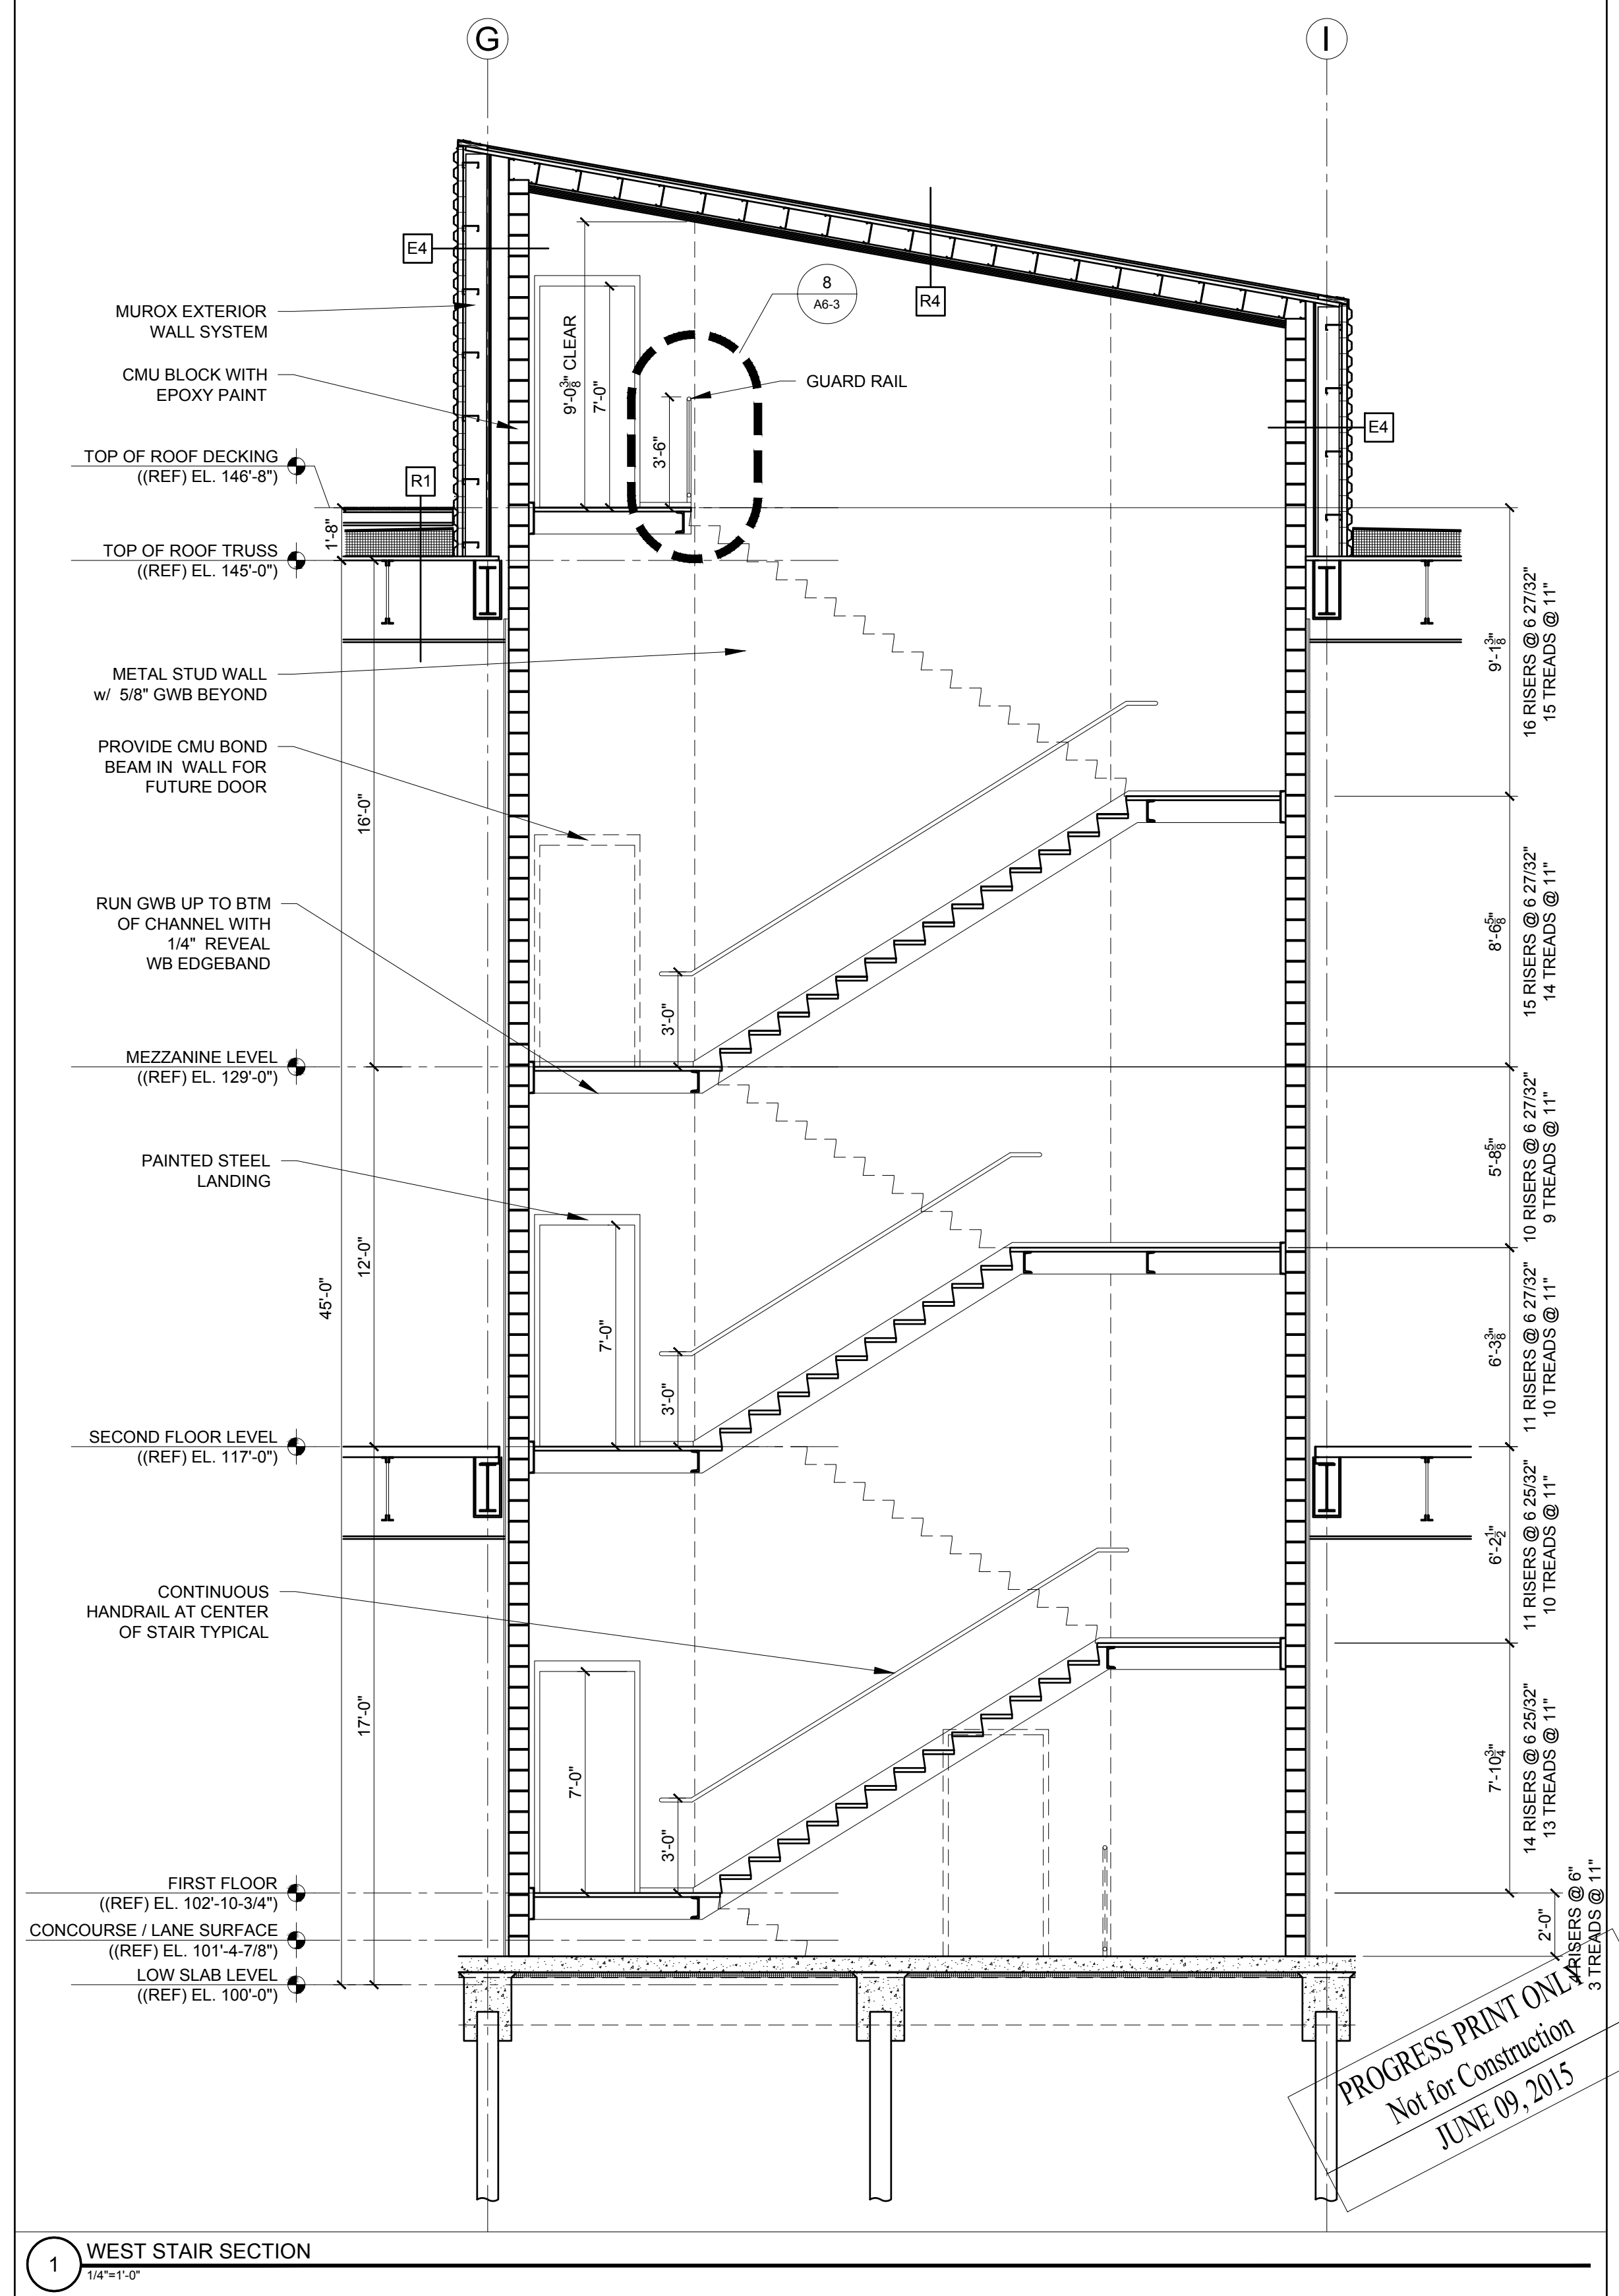

REVISIONS:

DATE: JUNE 09, 2015

PROJECT No. 1452

DRAWN BY: JPF / RRT / RJS

CHECKED BY: RJS

SCALE: AS NOTED

SHEET TITLE:
EAST STAIR DETAILS

A6-1

PROGRESS PRINT ONLY
Not for Construction
JUNE 09, 2015