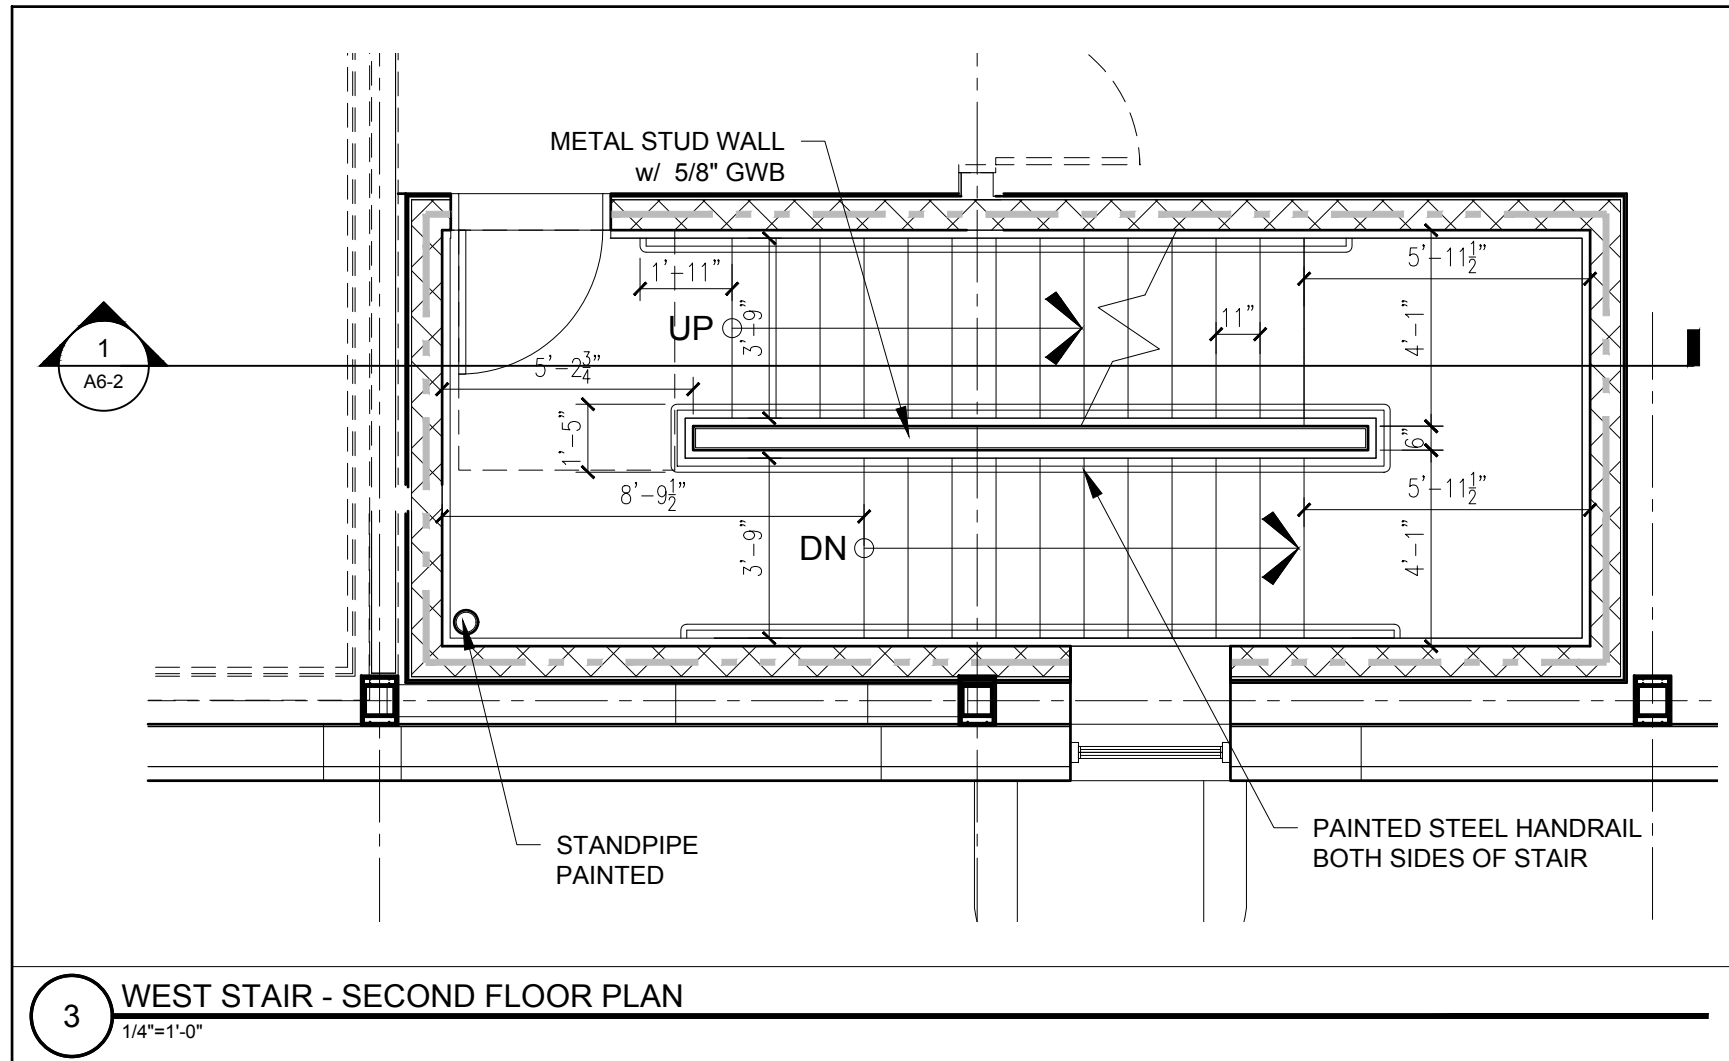

REVISIONS:

DATE: JUNE 09, 2015

PROJECT No. 1452

DRAWN BY: JPF / RRT / RJS

CHECKED BY: RJS

SCALE: AS NOTED

SHEET TITLE:
EAST STAIR DETAILS

A6-1

PROGRESS PRINT ONLY
Not for Construction
JUNE 09, 2015