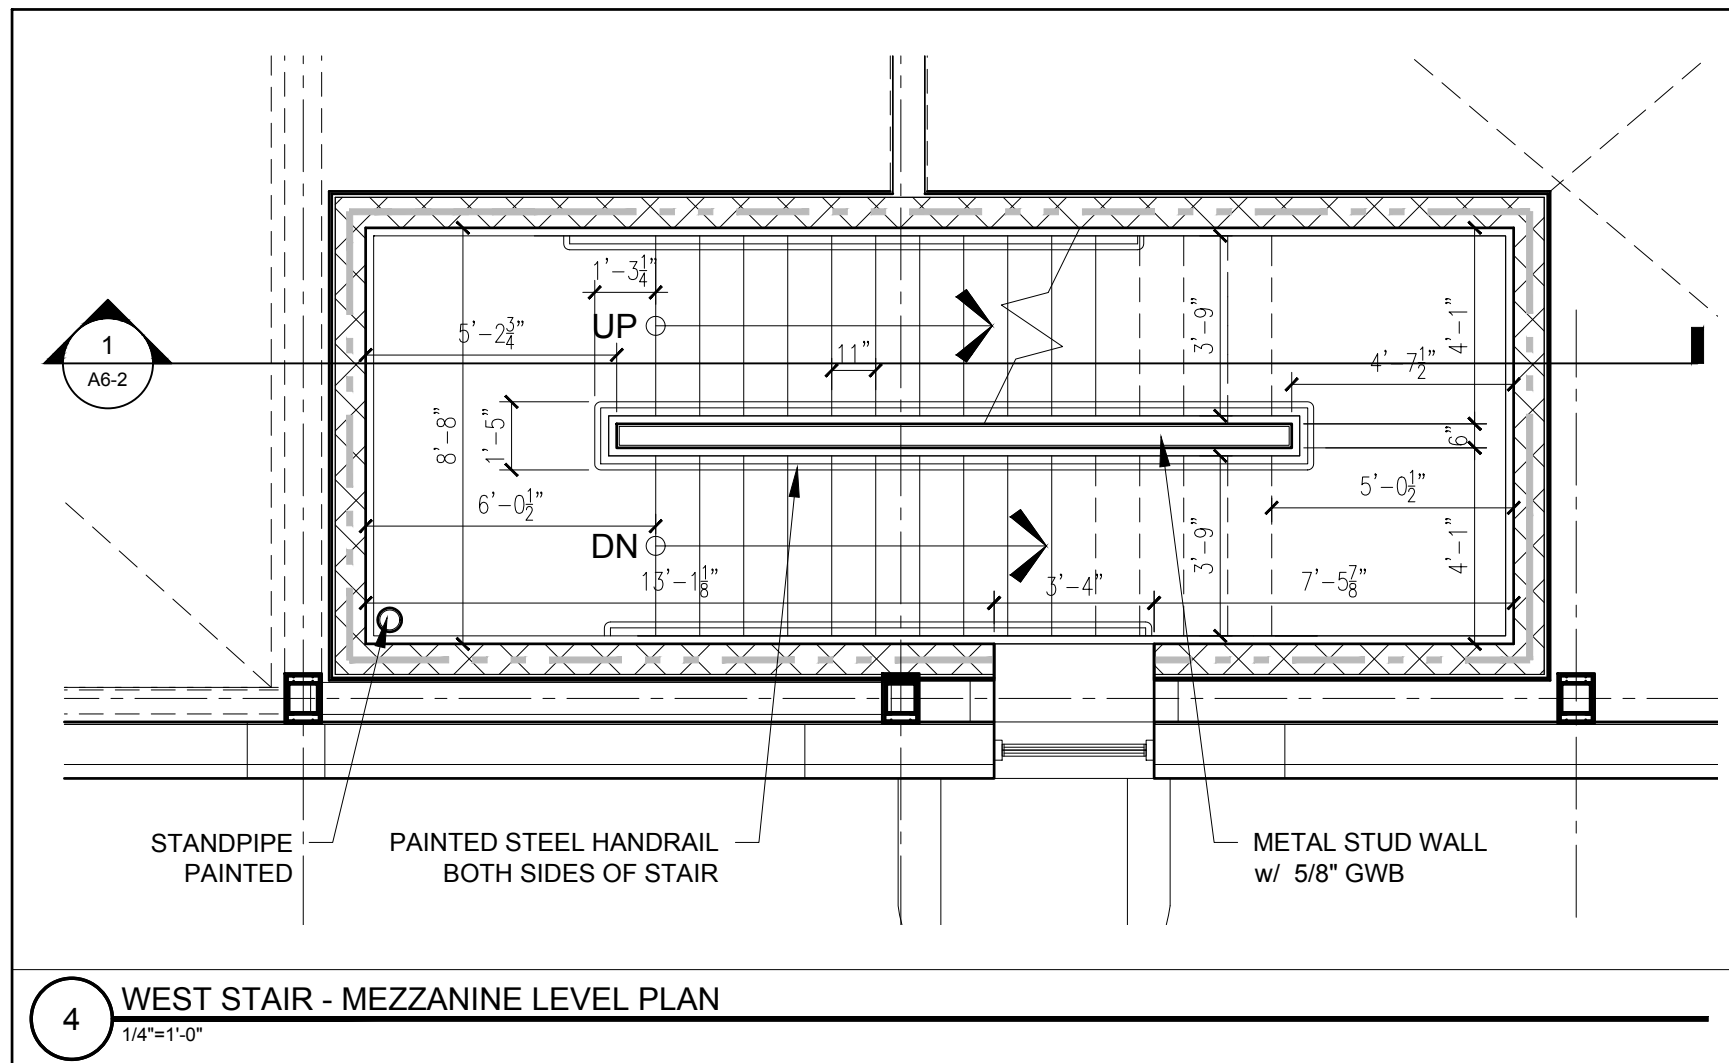

REVISIONS:

DATE: JUNE 09, 2015

PROJECT No. 1452

DRAWN BY: JPF / RRT / RJS

CHECKED BY: RJS

SCALE: AS NOTED

SHEET TITLE:
EAST STAIR DETAILS

A6-1

PROGRESS PRINT ONLY
Not for Construction
JUNE 09, 2015