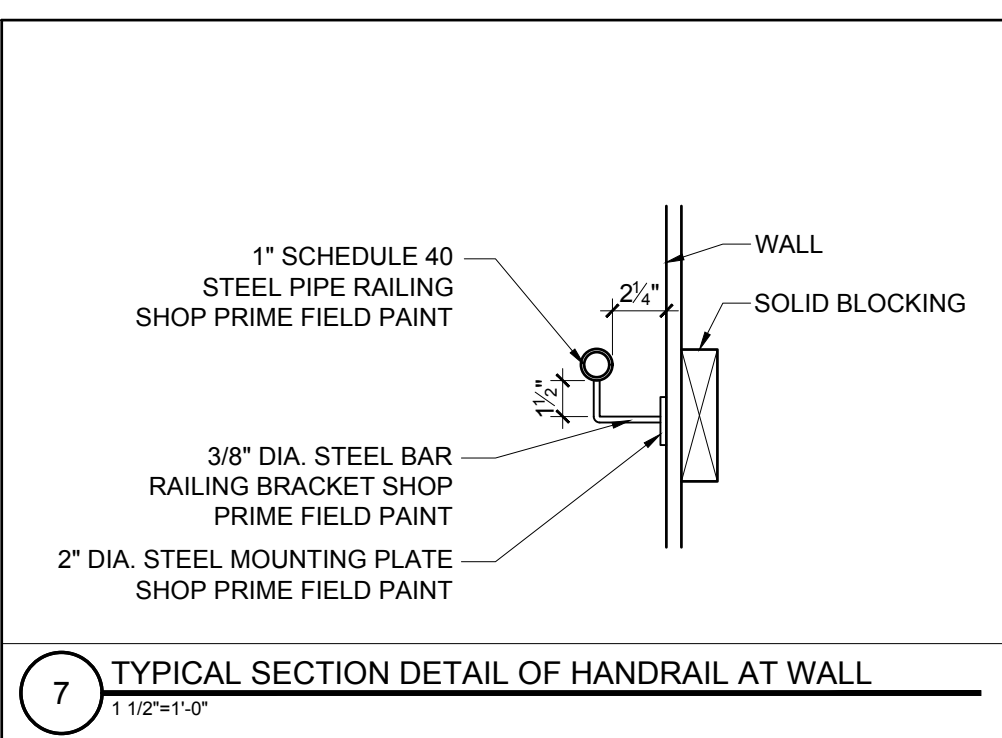

REVISIONS:

DATE: JUNE 09, 2015

PROJECT No. 1452

DRAWN BY: JPF / RRT / RJS

CHECKED BY: RJS

SCALE: AS NOTED

SHEET TITLE:
EAST STAIR DETAILS

A6-1

PROGRESS PRINT ONLY
Not for Construction
JUNE 09, 2015