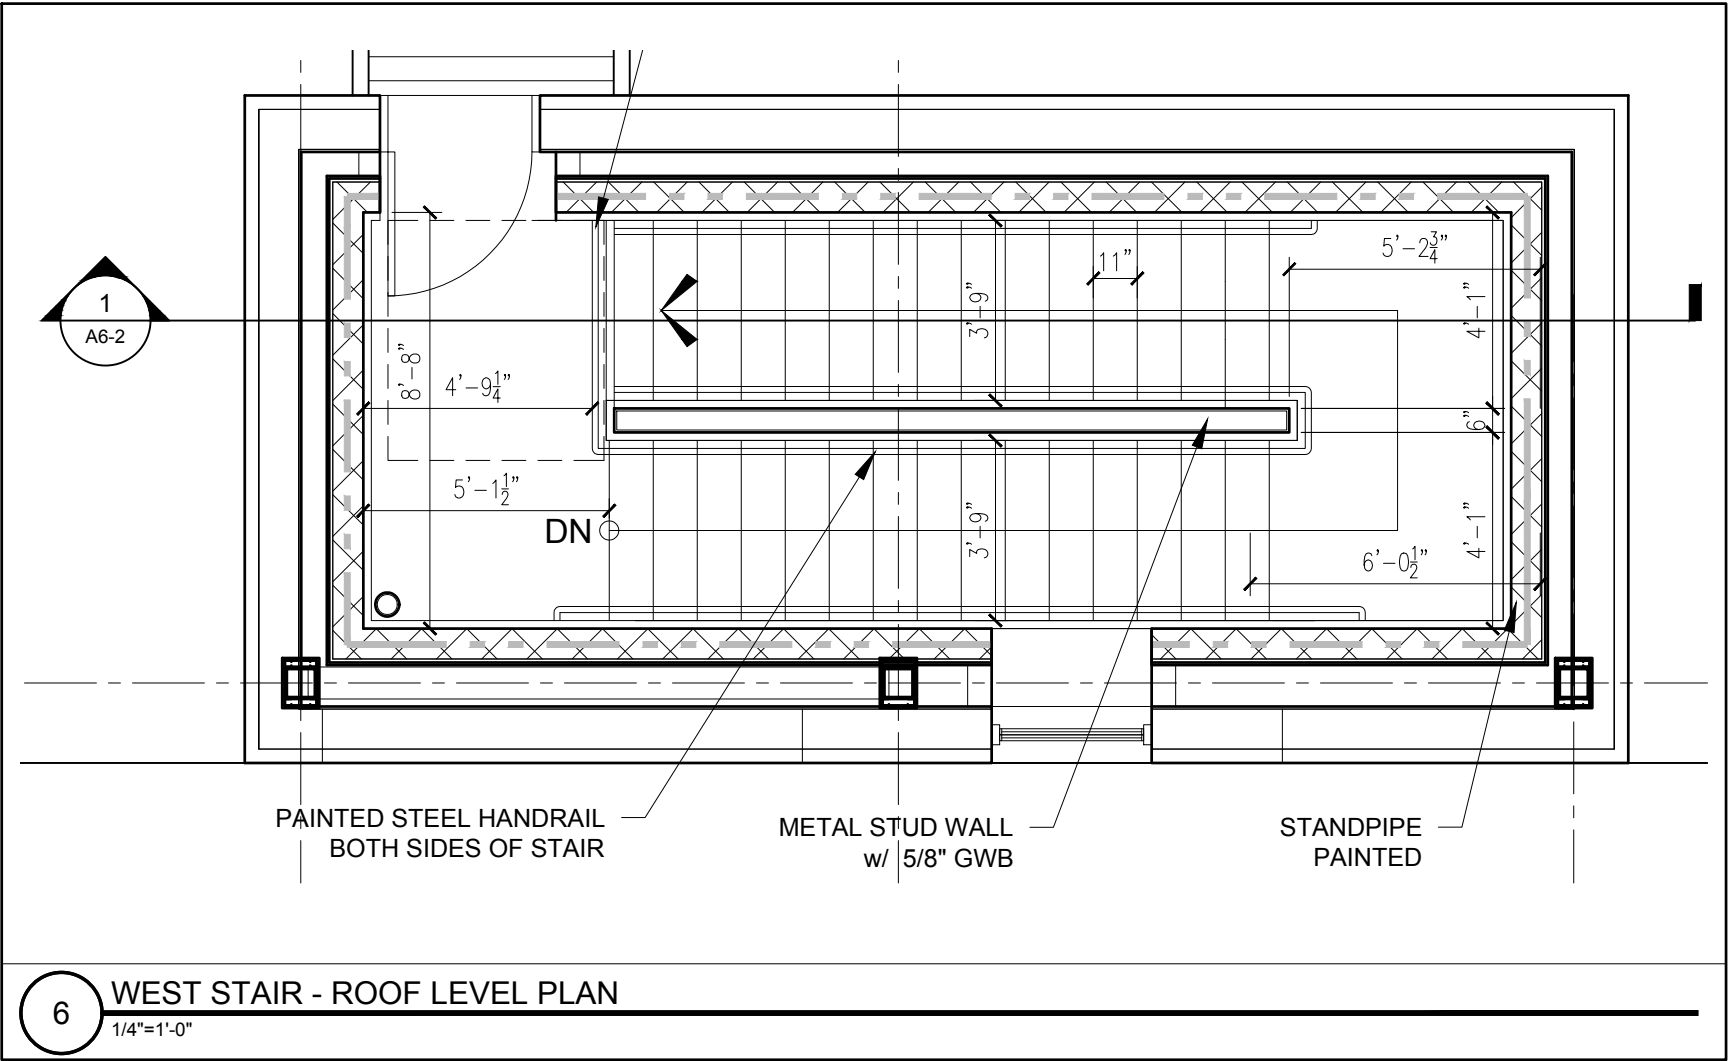

REVISIONS:

DATE: JUNE 09, 2015

PROJECT No. 1452

DRAWN BY: JPF / RRT / RJS

CHECKED BY: RJS

SCALE: AS NOTED

SHEET TITLE:
EAST STAIR DETAILS

A6-1

PROGRESS PRINT ONLY
Not for Construction
JUNE 09, 2015