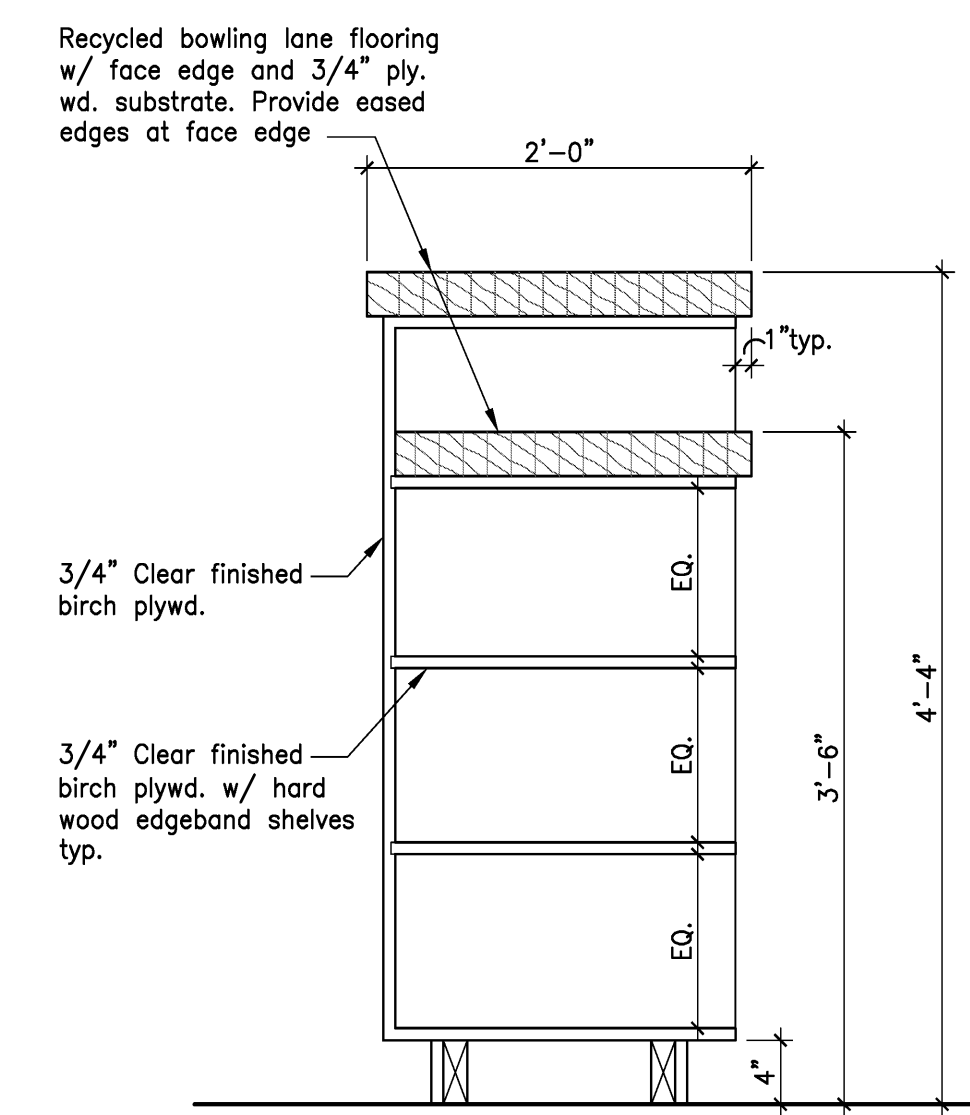

13 Typ. Large Table Plan
Scale: 1/2" = 1'-0"

12 Typ. Small Table Plan
Scale: 1/2" = 1'-0"

9 Typ. Table @ Lanes
Scale: 1/2" = 1'-0"

7 Section @ Trophy Case
Scale: 1" = 1'-0"

3 Section @ Counter
Scale: 1" = 1'-0"

2 Section @ Counter
Scale: 1" = 1'-0"

11 Typ. Table Section
Scale: 1" = 1'-0"

8 Trophy Case Elevation
Scale: 1/2" = 1'-0"

6 Elevation @ Front of Bowling Counter
Scale: 1/2" = 1'-0"

5 Elevation @ Back of Bowling Counter
Scale: 1/2" = 1'-0"

4 Elevation @ Shoe Storage
Scale: 1/2" = 1'-0"

1 Shoe Storage Section
Scale: 1" = 1'-0"

10 Typ. Lane Table Section
Scale: 1" = 1'-0"