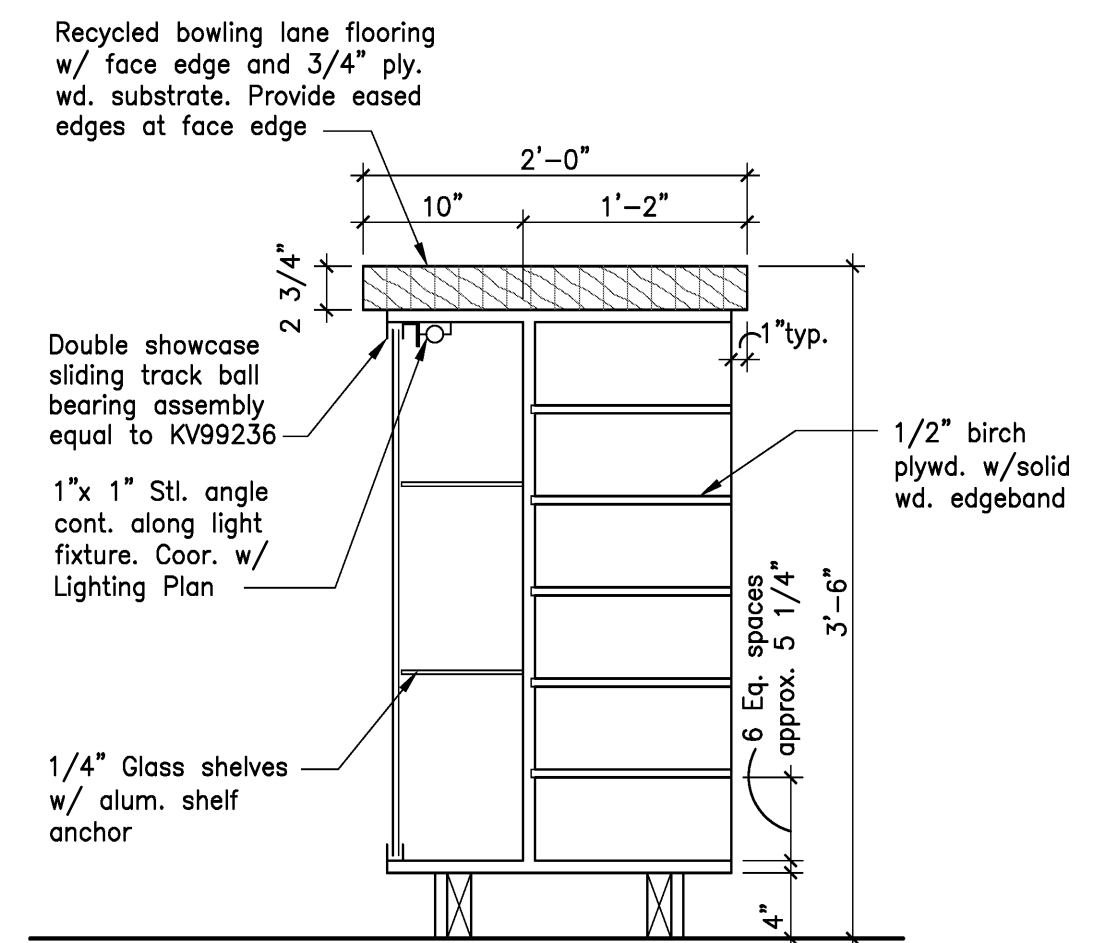

13 Typ. Large Table Plan
Scale: 1/2" = 1'-0"

12 Typ. Small Table Plan
Scale: 1/2" = 1'-0"

9 Typ. Table @ Lanes
Scale: 1/2" = 1'-0"

7 Section @ Trophy Case
Scale: 1" = 1'-0"

3 Section @ Counter
Scale: 1" = 1'-0"

2 Section @ Counter
Scale: 1" = 1'-0"

11 Typ. Table Section
Scale: 1" = 1'-0"

8 Trophy Case Elevation
Scale: 1/2" = 1'-0"

6 Elevation @ Front of Bowling Counter
Scale: 1/2" = 1'-0"

5 Elevation @ Back of Bowling Counter
Scale: 1/2" = 1'-0"

4 Elevation @ Shoe Storage
Scale: 1/2" = 1'-0"

1 Shoe Storage Section
Scale: 1" = 1'-0"

10 Typ. Lane Table Section
Scale: 1" = 1'-0"