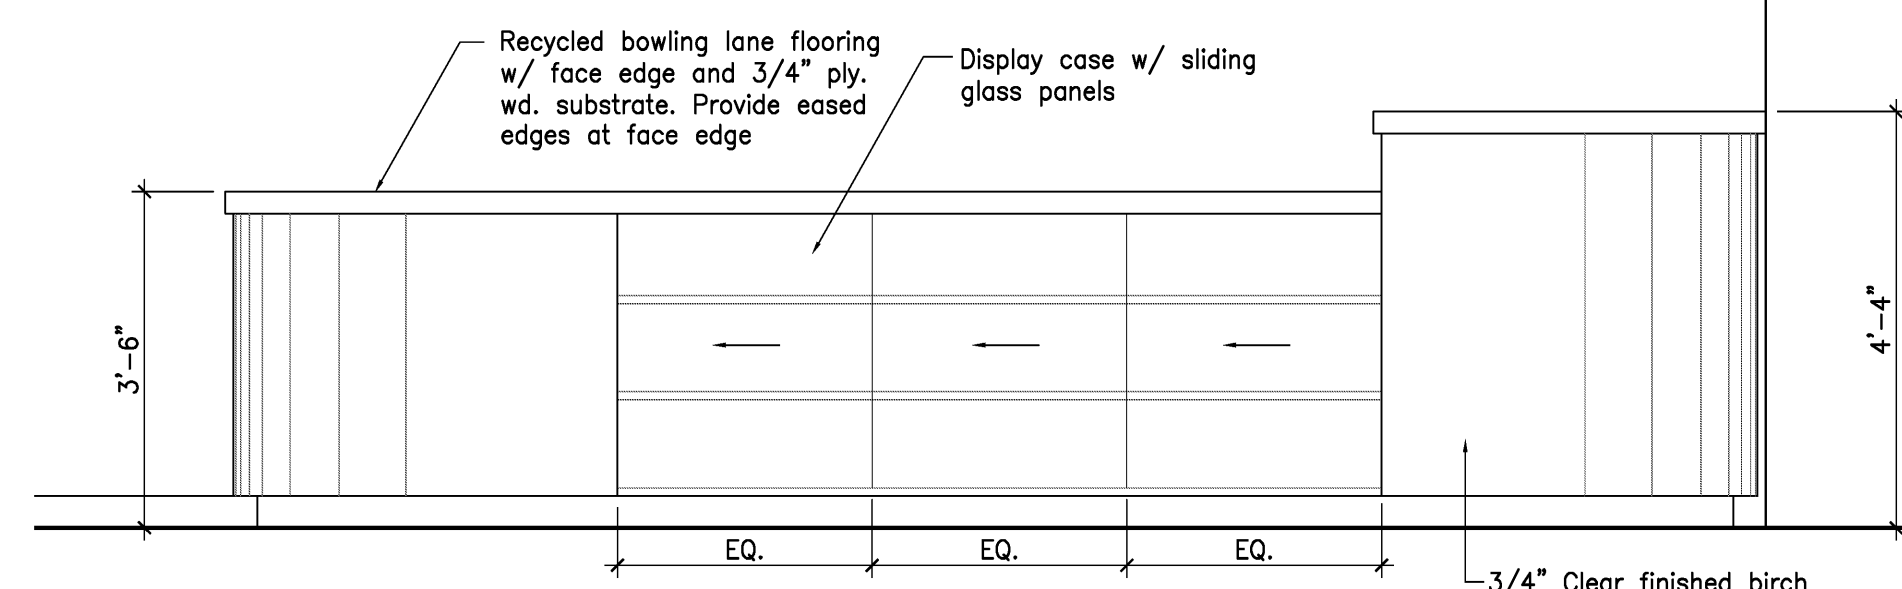

13 Typ. Large Table Plan
Scale: 1/2" = 1'-0"

12 Typ. Small Table Plan
Scale: 1/2" = 1'-0"

9 Typ. Table @ Lanes
Scale: 1/2" = 1'-0"

7 Section @ Trophy Case
Scale: 1" = 1'-0"

3 Section @ Counter
Scale: 1" = 1'-0"

2 Section @ Counter
Scale: 1" = 1'-0"

11 Typ. Table Section
Scale: 1" = 1'-0"

8 Trophy Case Elevation
Scale: 1/2" = 1'-0"

6 Elevation @ Front of Bowling Counter
Scale: 1/2" = 1'-0"

5 Elevation @ Back of Bowling Counter
Scale: 1/2" = 1'-0"

4 Elevation @ Shoe Storage
Scale: 1/2" = 1'-0"

1 Shoe Storage Section
Scale: 1" = 1'-0"

10 Typ. Lane Table Section
Scale: 1" = 1'-0"