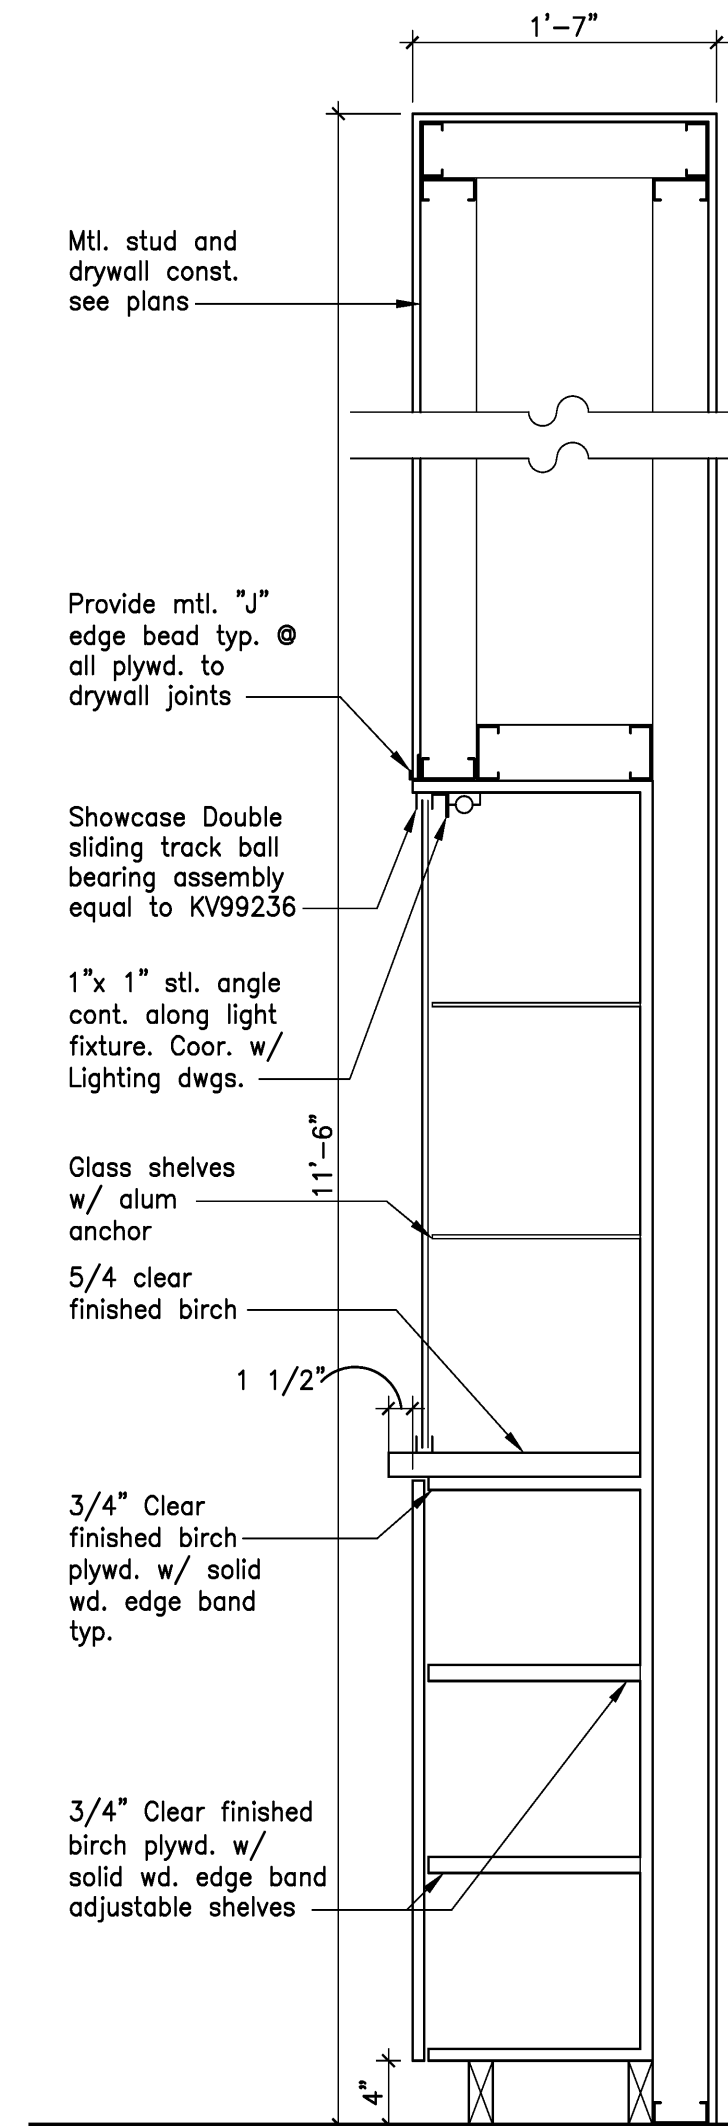

13 Typ. Large Table Plan
Scale: 1/2" = 1'-0"

12 Typ. Small Table Plan
Scale: 1/2" = 1'-0"

9 Typ. Table @ Lanes
Scale: 1/2" = 1'-0"

7 Section @ Trophy Case
Scale: 1" = 1'-0"

3 Section @ Counter
Scale: 1" = 1'-0"

2 Section @ Counter
Scale: 1" = 1'-0"

11 Typ. Table Section
Scale: 1" = 1'-0"

8 Trophy Case Elevation
Scale: 1/2" = 1'-0"

6 Elevation @ Front of Bowling Counter
Scale: 1/2" = 1'-0"

5 Elevation @ Back of Bowling Counter
Scale: 1/2" = 1'-0"

4 Elevation @ Shoe Storage
Scale: 1/2" = 1'-0"

1 Shoe Storage Section
Scale: 1" = 1'-0"

10 Typ. Lane Table Section
Scale: 1" = 1'-0"