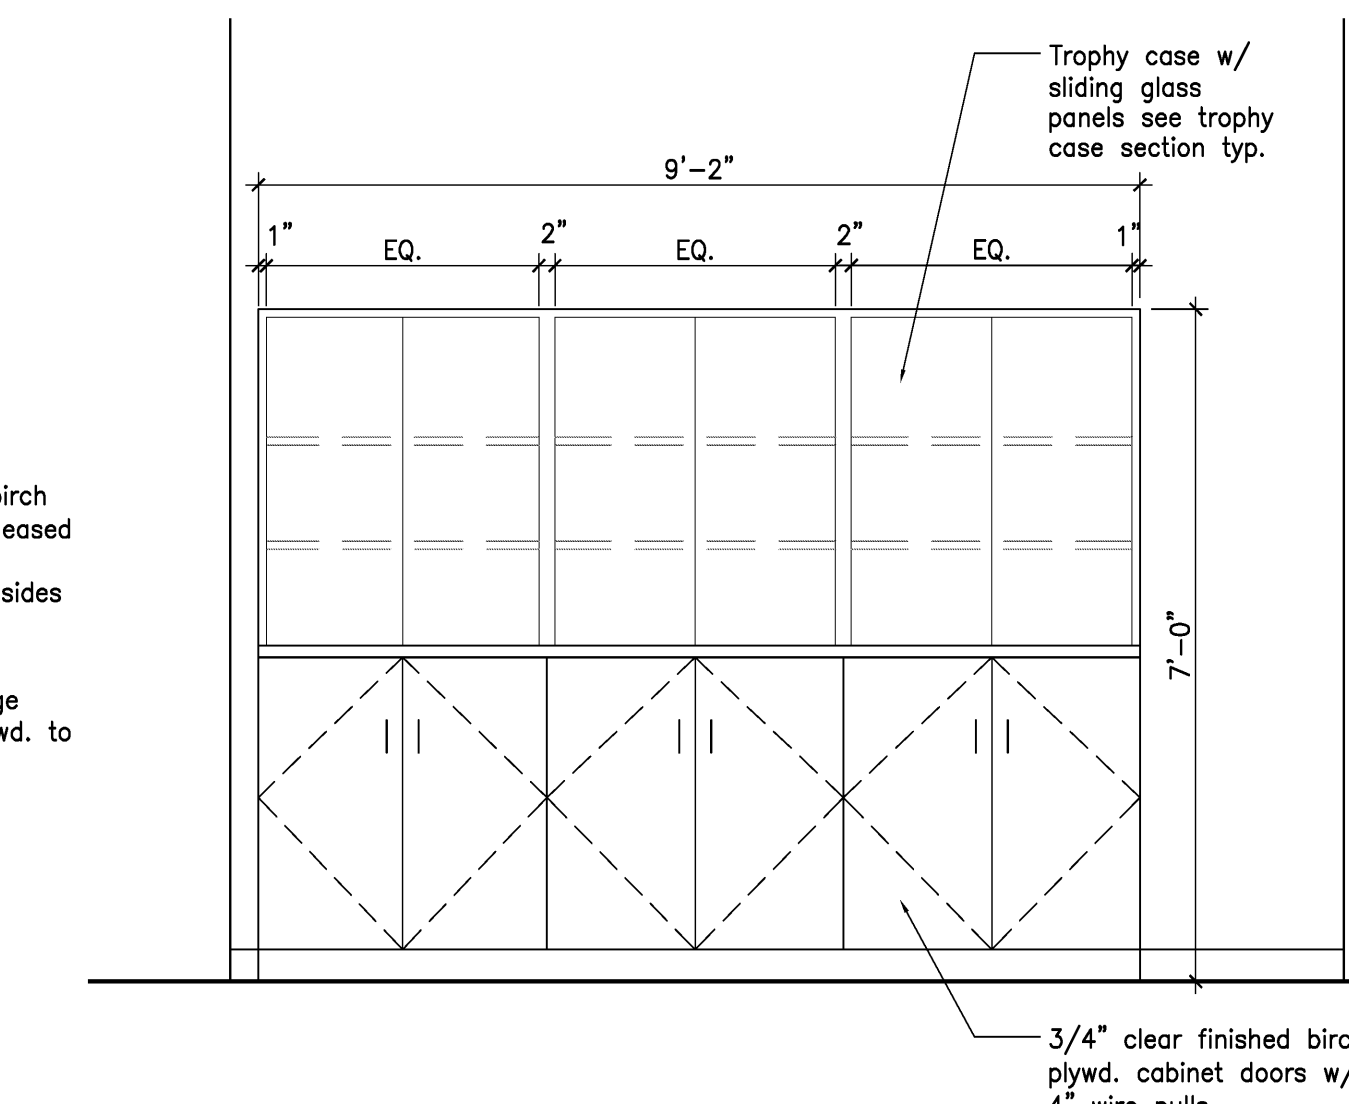

13 Typ. Large Table Plan
Scale: 1/2" = 1'-0"

12 Typ. Small Table Plan
Scale: 1/2" = 1'-0"

9 Typ. Table @ Lanes
Scale: 1/2" = 1'-0"

7 Section @ Trophy Case
Scale: 1" = 1'-0"

3 Section @ Counter
Scale: 1" = 1'-0"

2 Section @ Counter
Scale: 1" = 1'-0"

11 Typ. Table Section
Scale: 1" = 1'-0"

8 Trophy Case Elevation
Scale: 1/2" = 1'-0"

6 Elevation @ Front of Bowling Counter
Scale: 1/2" = 1'-0"

5 Elevation @ Back of Bowling Counter
Scale: 1/2" = 1'-0"

4 Elevation @ Shoe Storage
Scale: 1/2" = 1'-0"

1 Shoe Storage Section
Scale: 1" = 1'-0"

10 Typ. Lane Table Section
Scale: 1" = 1'-0"