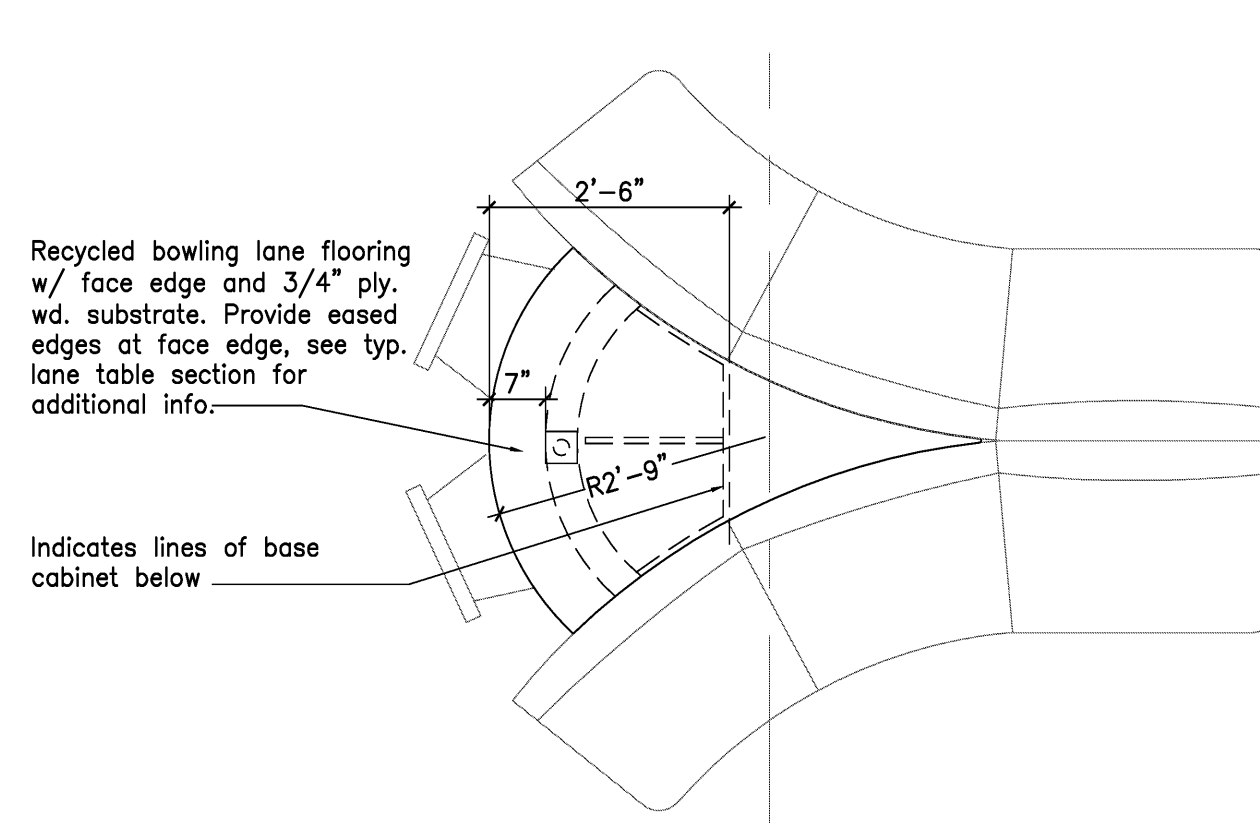

13 Typ. Large Table Plan
Scale: 1/2" = 1'-0"

12 Typ. Small Table Plan
Scale: 1/2" = 1'-0"

9 Typ. Table @ Lanes
Scale: 1/2" = 1'-0"

7 Section @ Trophy Case
Scale: 1" = 1'-0"

3 Section @ Counter
Scale: 1" = 1'-0"

2 Section @ Counter
Scale: 1" = 1'-0"

11 Typ. Table Section
Scale: 1" = 1'-0"

8 Trophy Case Elevation
Scale: 1/2" = 1'-0"

6 Elevation @ Front of Bowling Counter
Scale: 1/2" = 1'-0"

5 Elevation @ Back of Bowling Counter
Scale: 1/2" = 1'-0"

4 Elevation @ Shoe Storage
Scale: 1/2" = 1'-0"

1 Shoe Storage Section
Scale: 1" = 1'-0"

10 Typ. Lane Table Section
Scale: 1" = 1'-0"