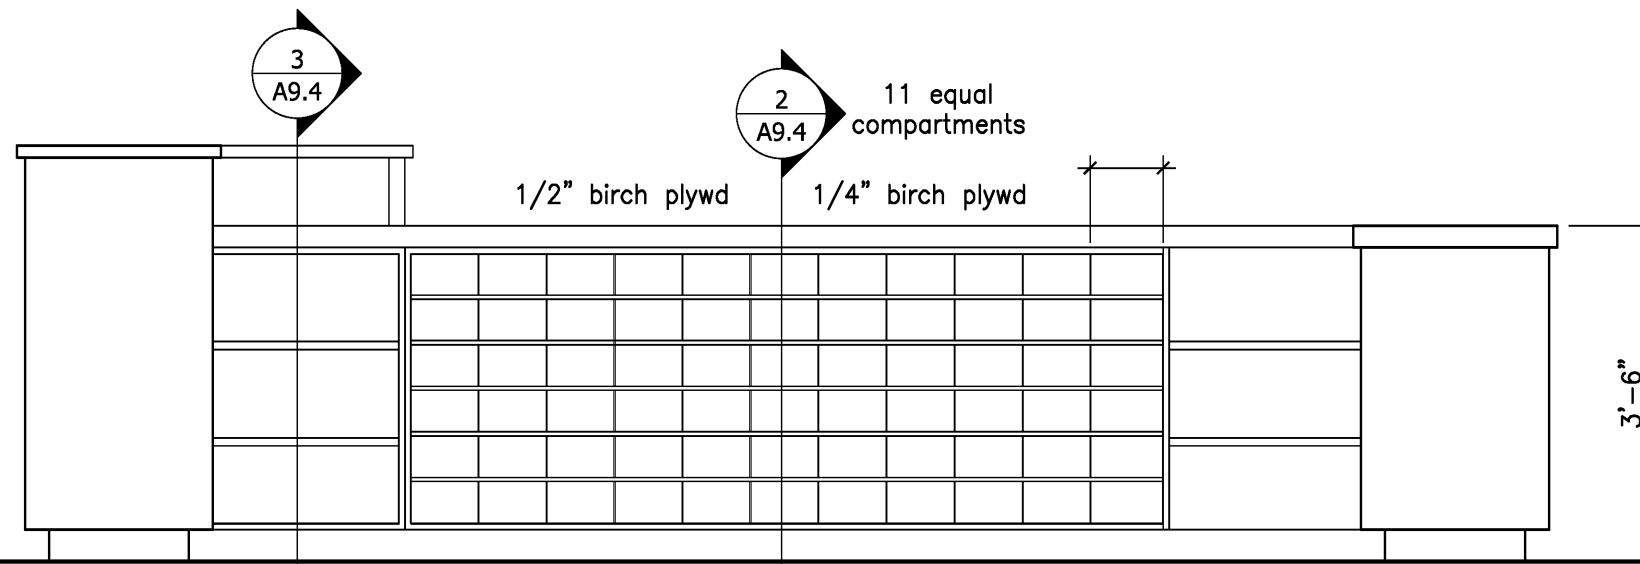

2 Section @ Counter
Scale: 1" = 1'-0"

11 Typ. Table Section
Scale: 1" = 1'-0"

8 Trophy Case Elevation
Scale: 1/2" = 1'-0"

6 Elevation @ Front of Bowling Counter
Scale: 1/2" = 1'-0"

5 Elevation @ Back of Bowling Counter
Scale: 1/2" = 1'-0"

4 Elevation @ Shoe Storage
Scale: 1/2" = 1'-0"

1 Shoe Storage Section
Scale: 1" = 1'-0"

10 Typ. Lane Table Section
Scale: 1" = 1'-0"