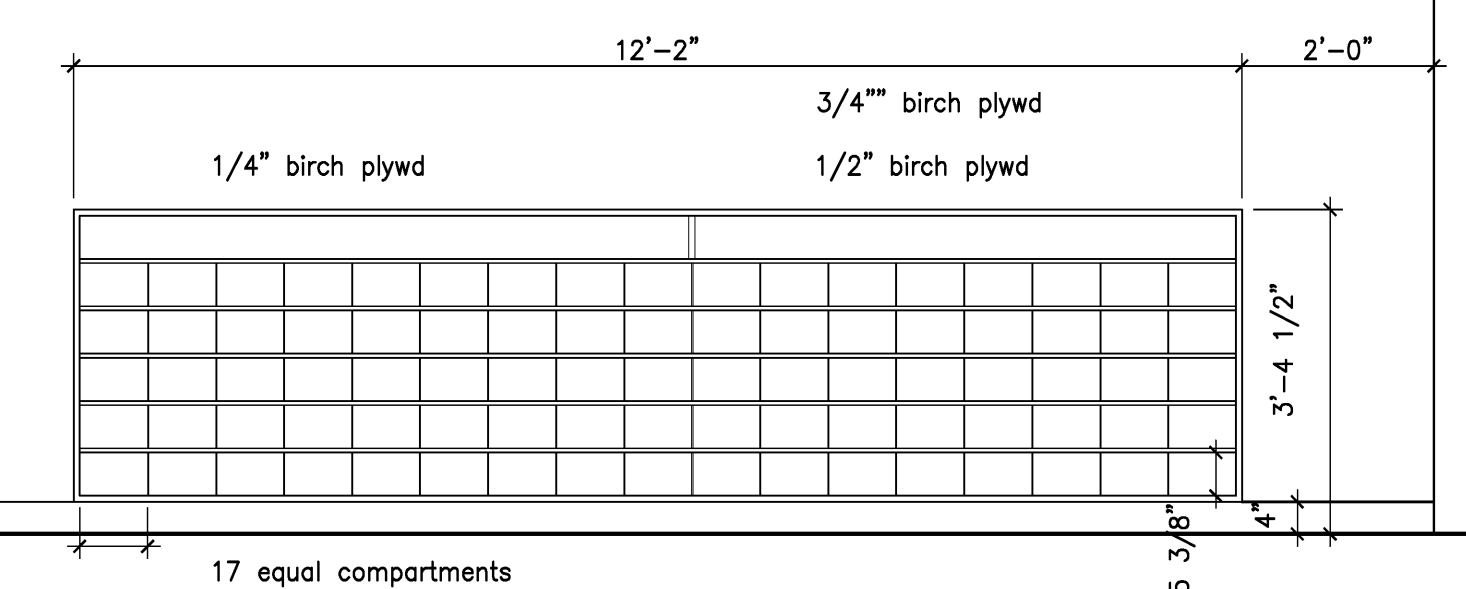

2 Section @ Counter
Scale: 1" = 1'-0"

11 Typ. Table Section
Scale: 1" = 1'-0"

8 Trophy Case Elevation
Scale: 1/2" = 1'-0"

6 Elevation @ Front of Bowling Counter
Scale: 1/2" = 1'-0"

5 Elevation @ Back of Bowling Counter
Scale: 1/2" = 1'-0"

4 Elevation @ Shoe Storage
Scale: 1/2" = 1'-0"

1 Shoe Storage Section
Scale: 1" = 1'-0"

10 Typ. Lane Table Section
Scale: 1" = 1'-0"