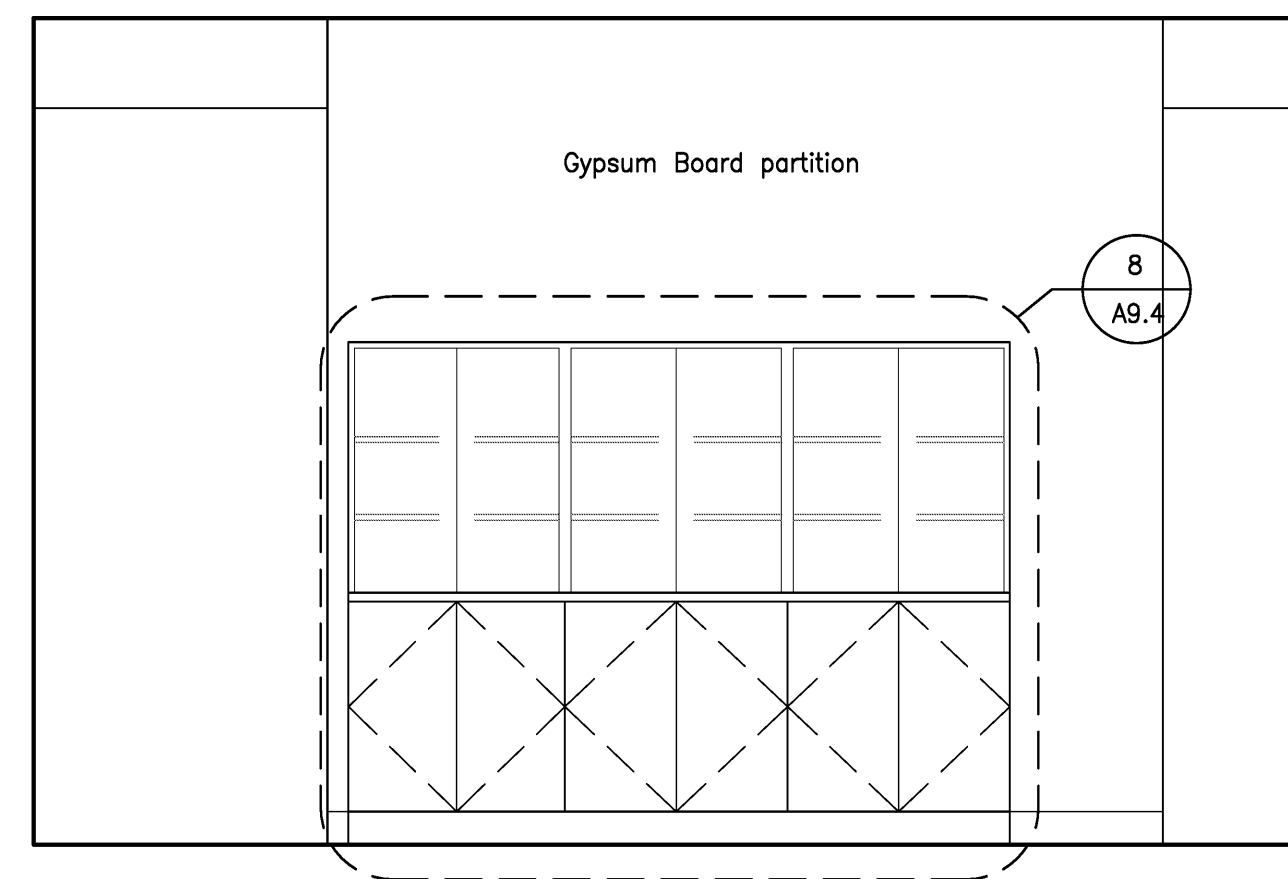

1 East Wall - Bowling Lanes - Alt. # 4  
 Scale: 3/8" = 1'-0"

2 Display Case  
 Scale: 3/8" = 1'-0"

1 East Wall - Bowling Lanes & Pinsetter - Alt. # 4 cont.  
 Scale: 3/8" = 1'-0"

4 South Wall - Stage & Restaurant - Alt. # 6  
 Scale: 3/8" = 1'-0"

3 East Wall - Stage - Alt. # 6  
 Scale: 3/8" = 1'-0"