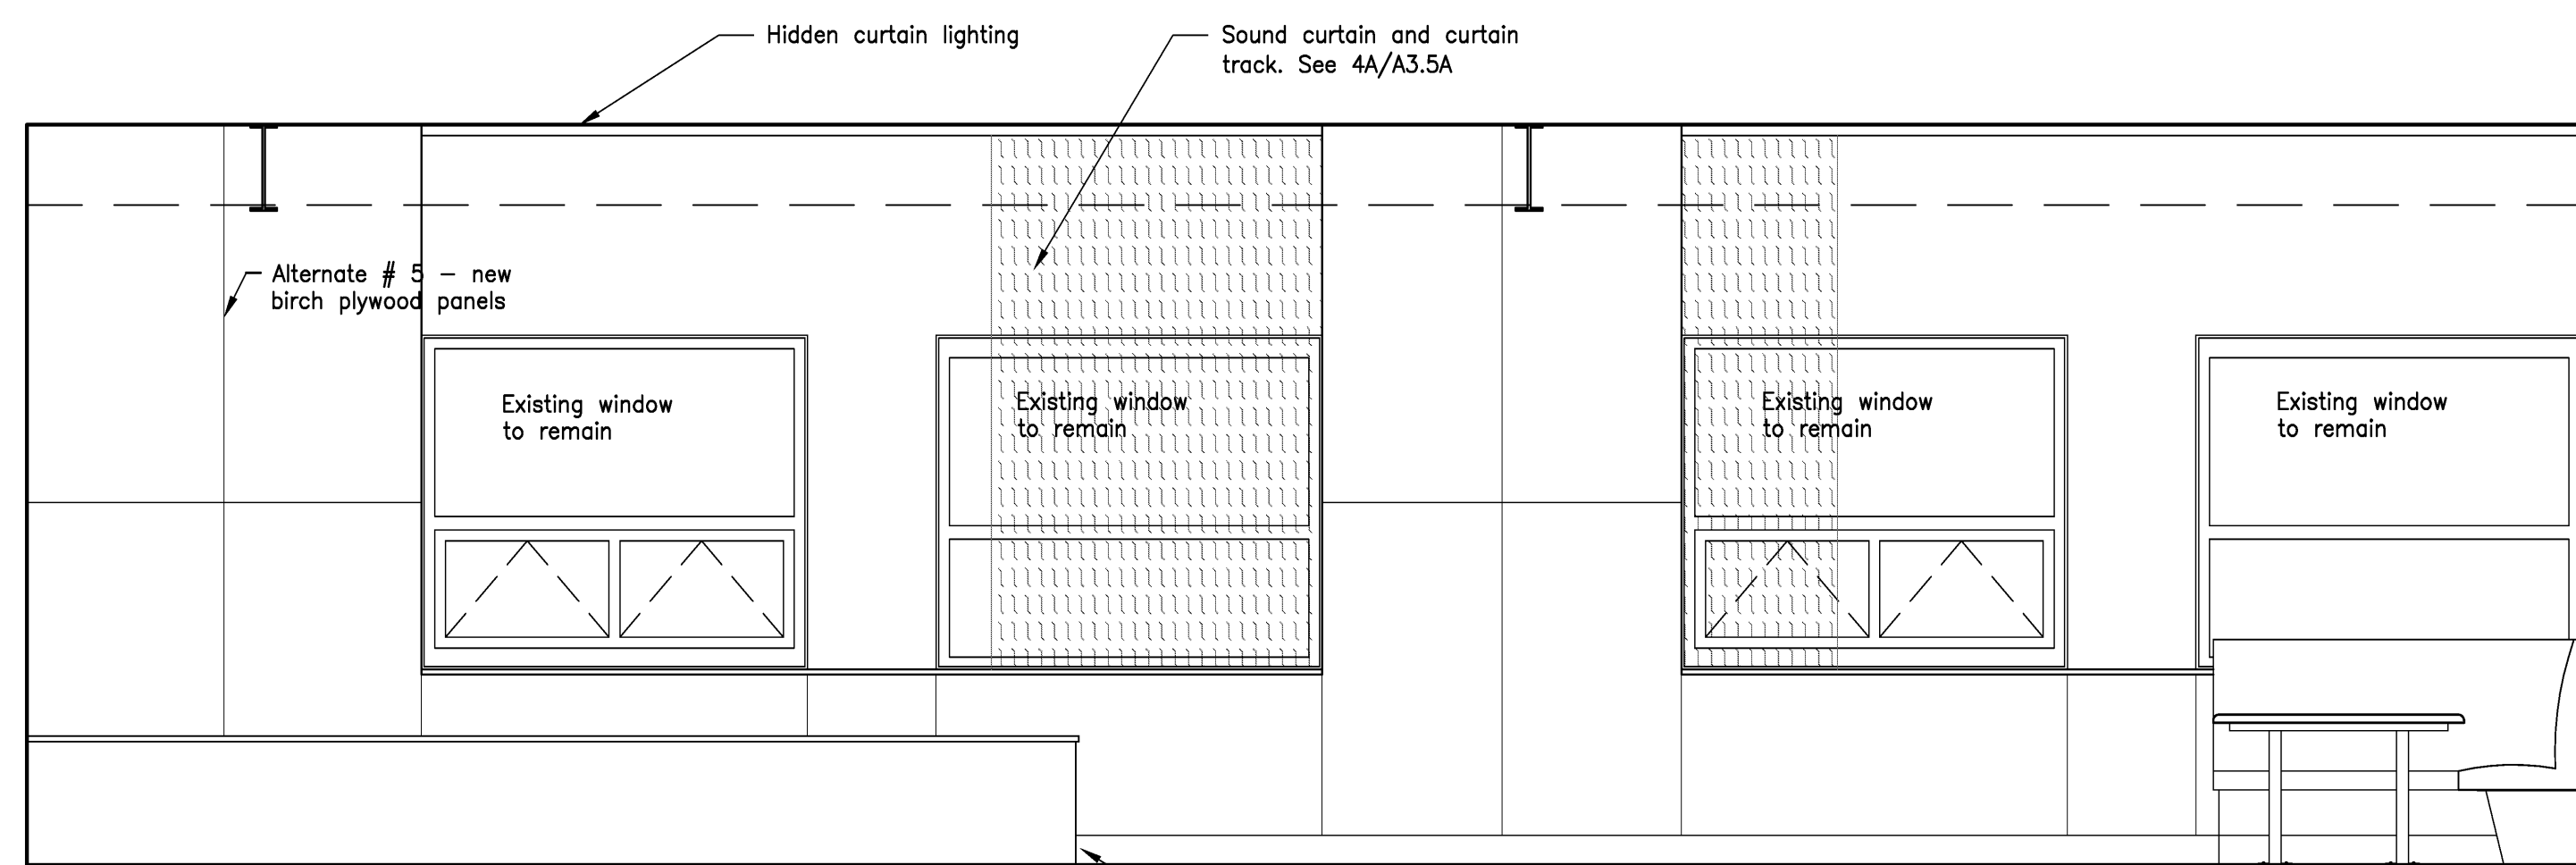

1 East Wall - Bowling Lanes - Alt. # 4  
 Scale: 3/8" = 1'-0"

2 Display Case  
 Scale: 3/8" = 1'-0"

1 East Wall - Bowling Lanes & Pinsetter - Alt. # 4 cont.  
 Scale: 3/8" = 1'-0"

4 South Wall - Stage & Restaurant - Alt. # 6  
 Scale: 3/8" = 1'-0"

3 East Wall - Stage - Alt. # 6  
 Scale: 3/8" = 1'-0"