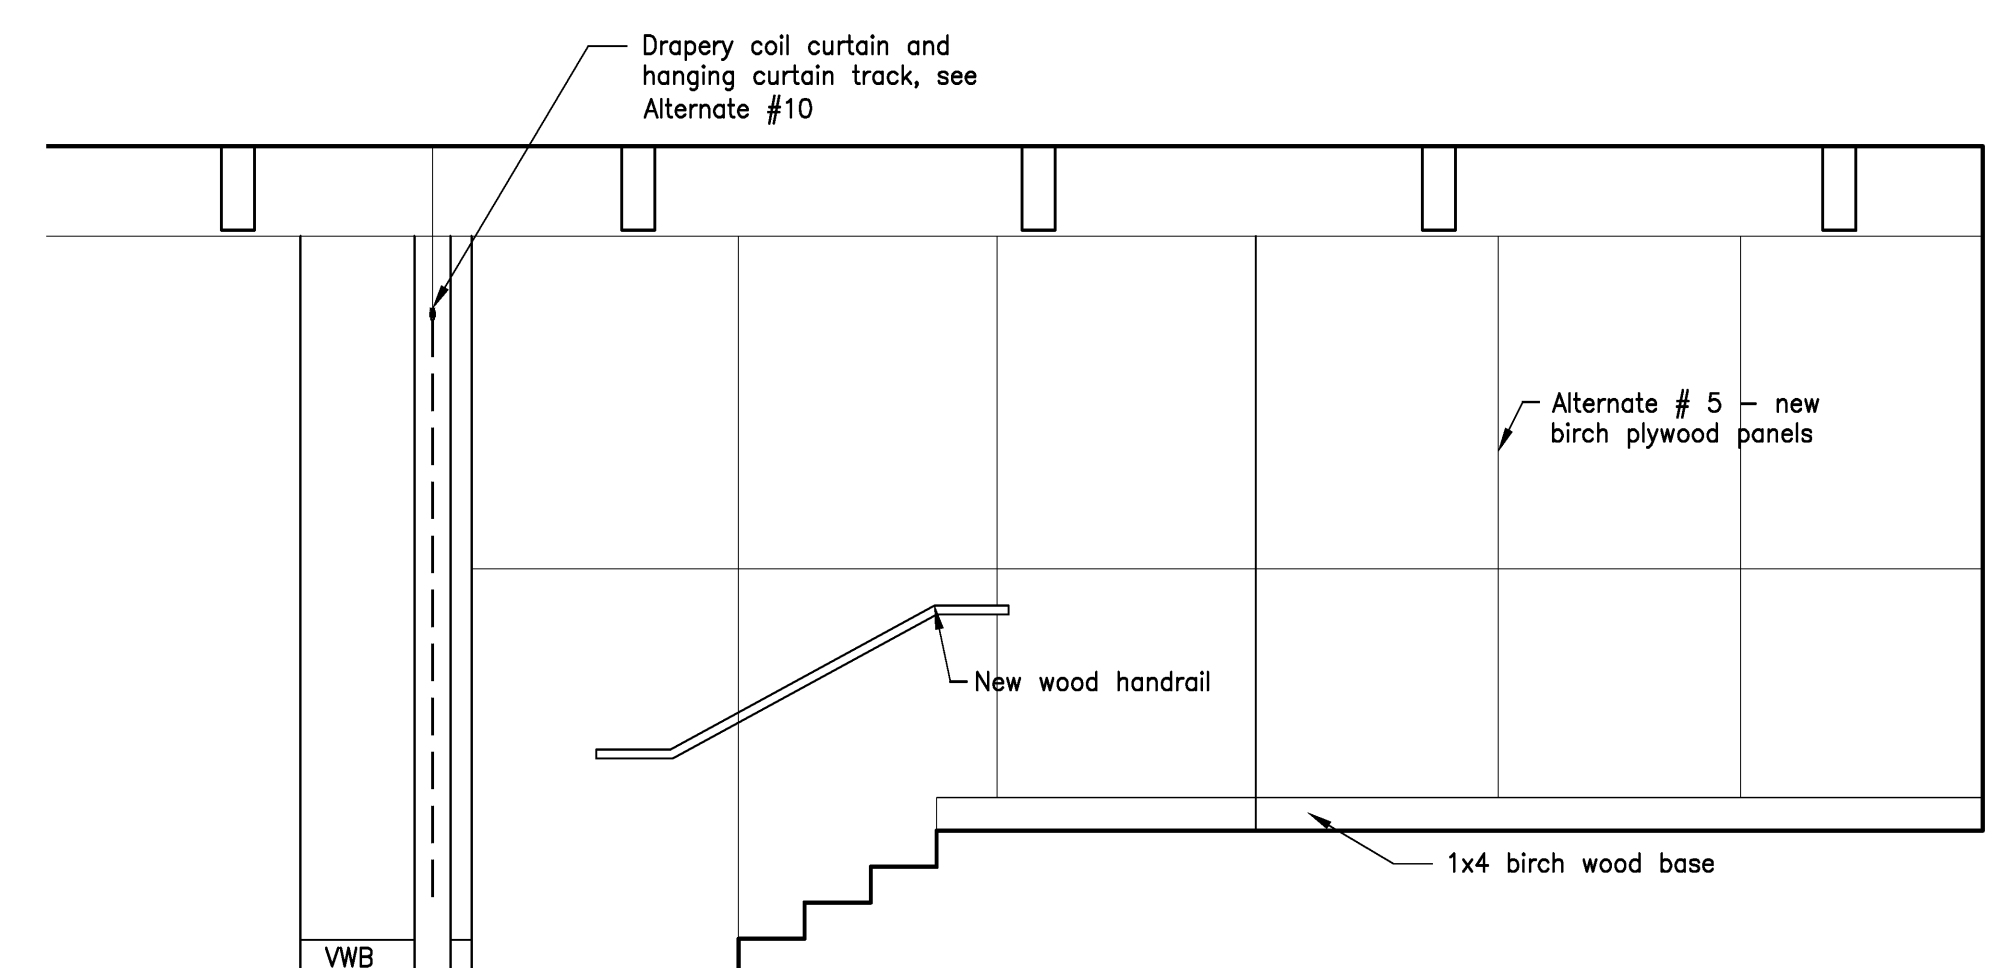

1 East Wall - Bowling Lanes - Alt. # 4  
 Scale: 3/8" = 1'-0"

2 Display Case  
 Scale: 3/8" = 1'-0"

1 East Wall - Bowling Lanes & Pinsetter - Alt. # 4 cont.  
 Scale: 3/8" = 1'-0"

4 South Wall - Stage & Restaurant - Alt. # 6  
 Scale: 3/8" = 1'-0"

3 East Wall - Stage - Alt. # 6  
 Scale: 3/8" = 1'-0"