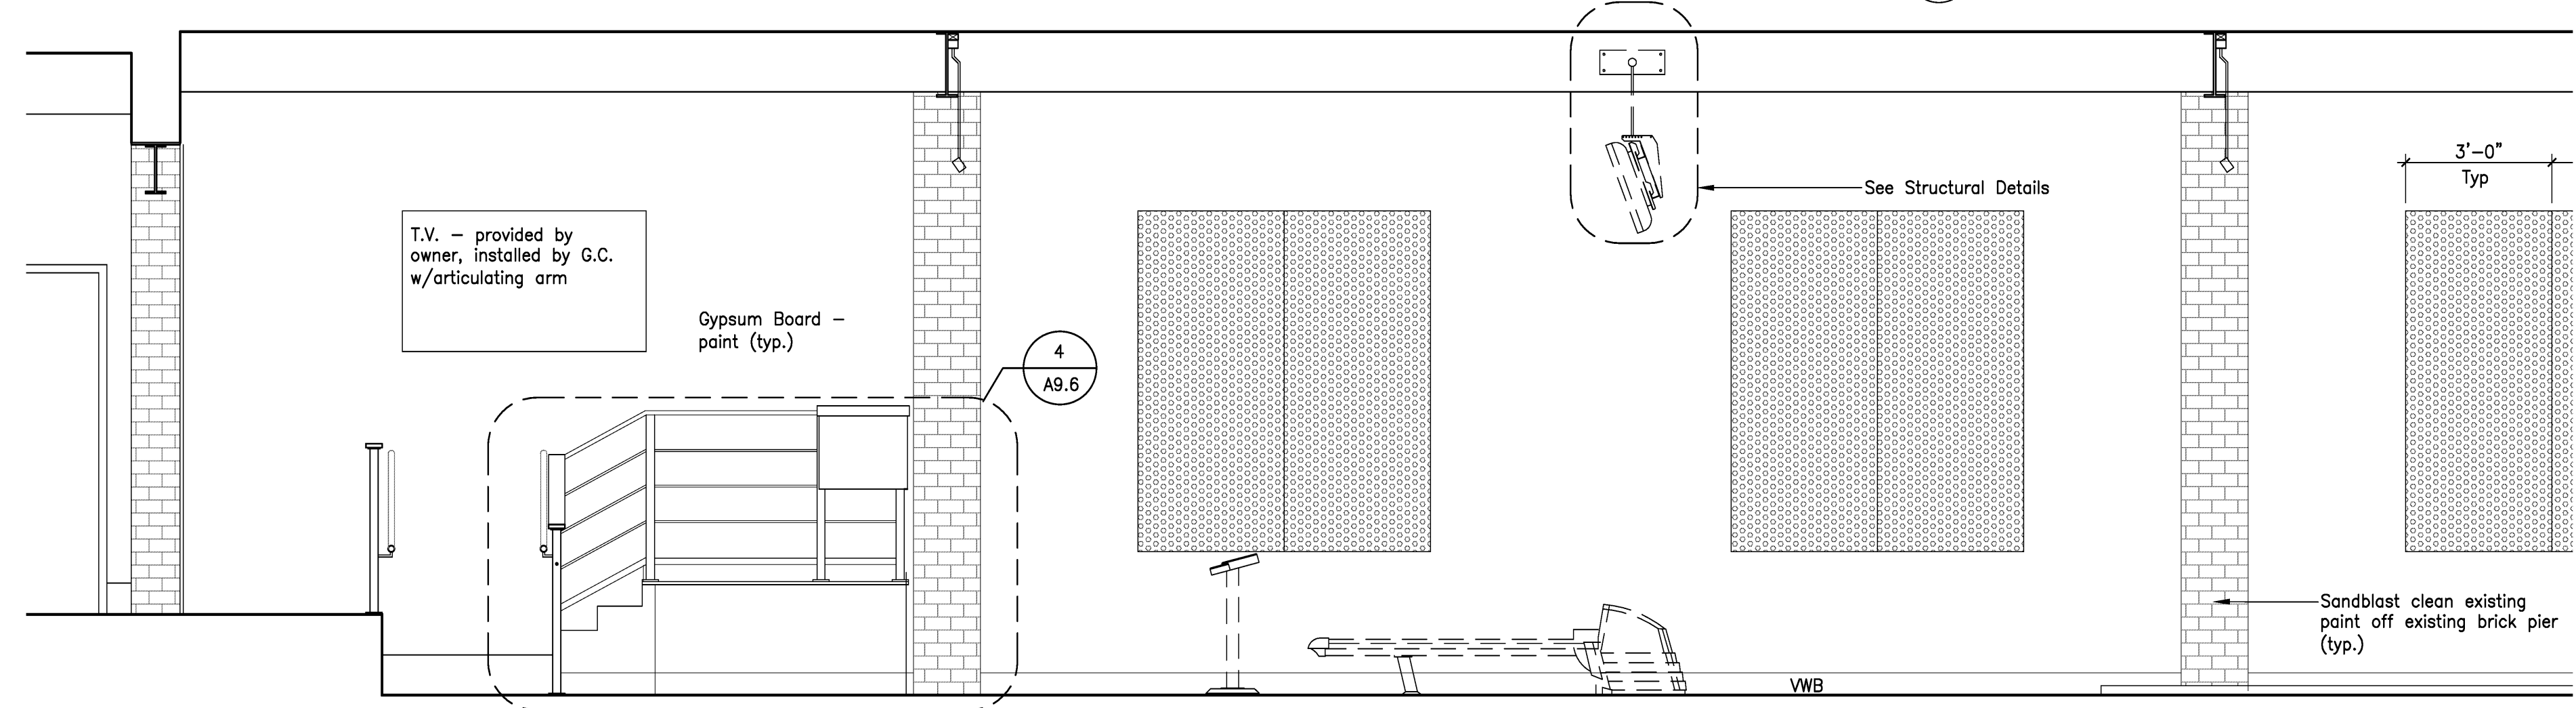

1 South Wall - Restaurant/Stage
Scale: 3/8" = 1'-0"

2 West Wall - Bowling Lanes & Pinsetter
Scale: 3/8" = 1'-0"

2 West Wall - Bowling Lanes & D.J. Booth - cont.
Scale: 3/8" = 1'-0"

2 West Wall - Restaurant - cont.
Scale: 3/8" = 1'-0"