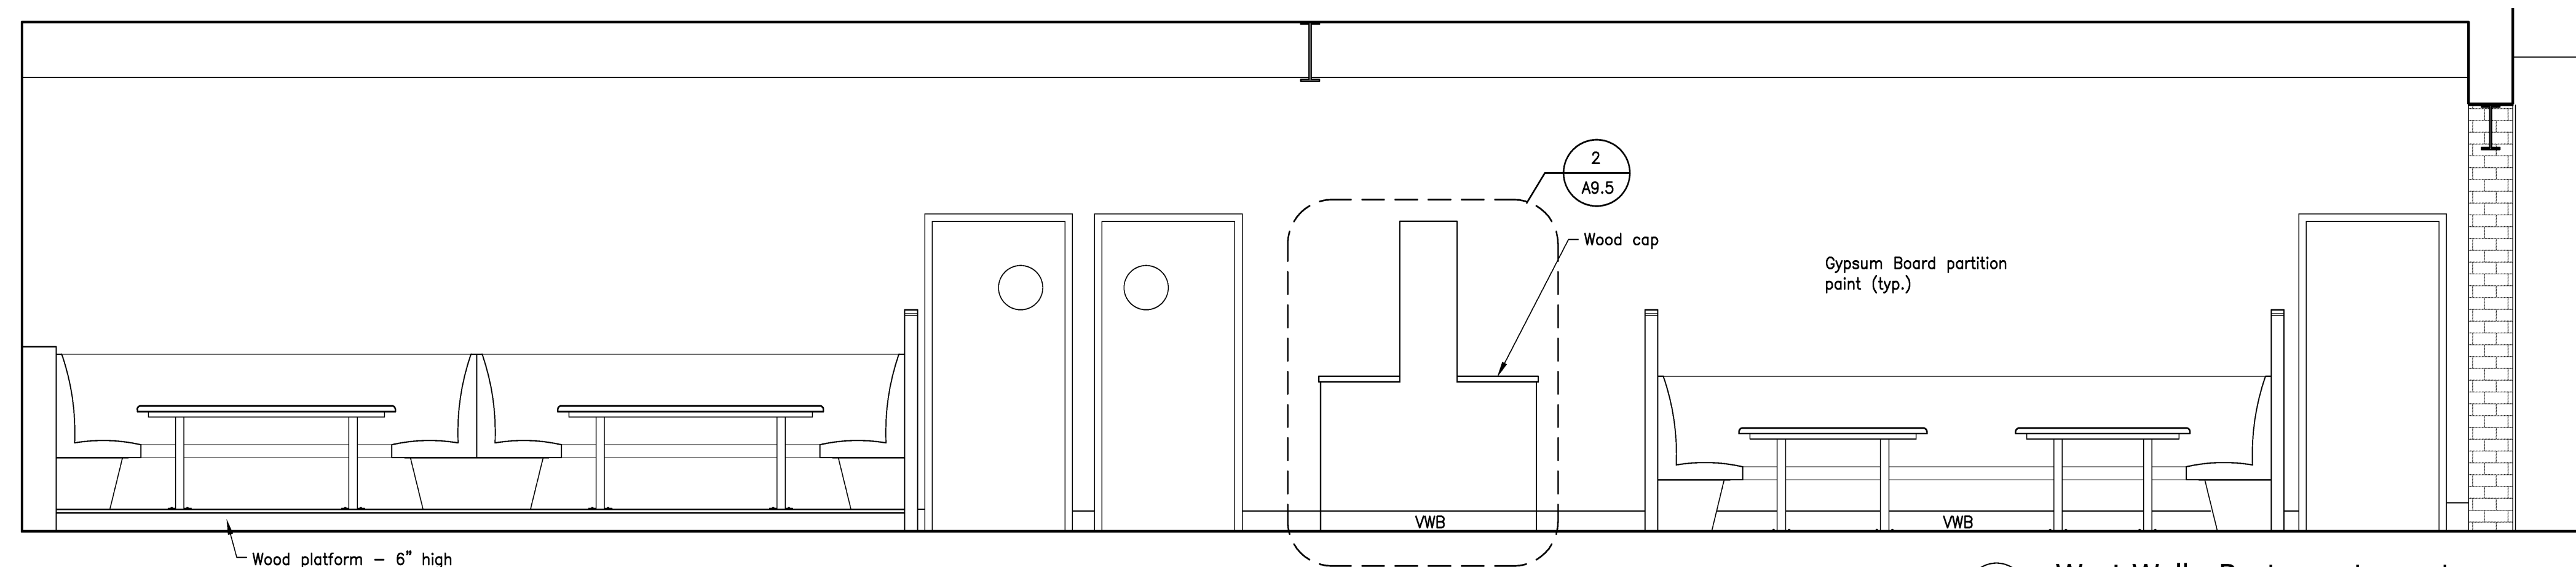

1 South Wall - Restaurant/Stage
Scale: 3/8" = 1'-0"

2 West Wall - Bowling Lanes & Pinsetter
Scale: 3/8" = 1'-0"

2 West Wall - Bowling Lanes & D.J. Booth - cont.
Scale: 3/8" = 1'-0"

2 West Wall - Restaurant - cont.
Scale: 3/8" = 1'-0"