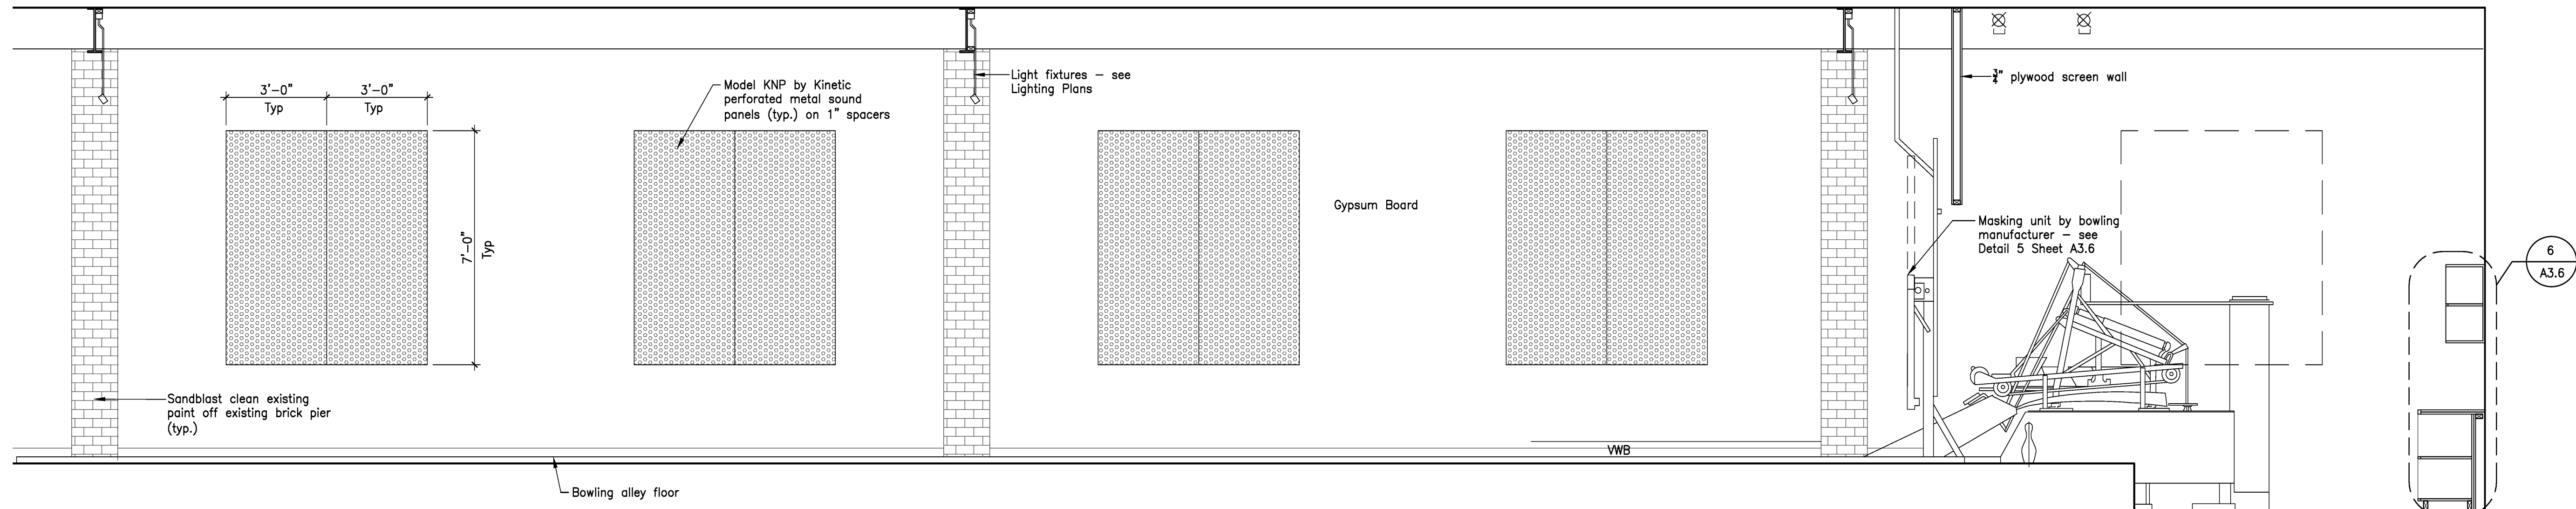

1 South Wall - Restaurant/Stage
Scale: 3/8" = 1'-0"

2 West Wall - Bowling Lanes & Pinsetter
Scale: 3/8" = 1'-0"

2 West Wall - Bowling Lanes & D.J. Booth - cont.
Scale: 3/8" = 1'-0"

2 West Wall - Restaurant - cont.
Scale: 3/8" = 1'-0"