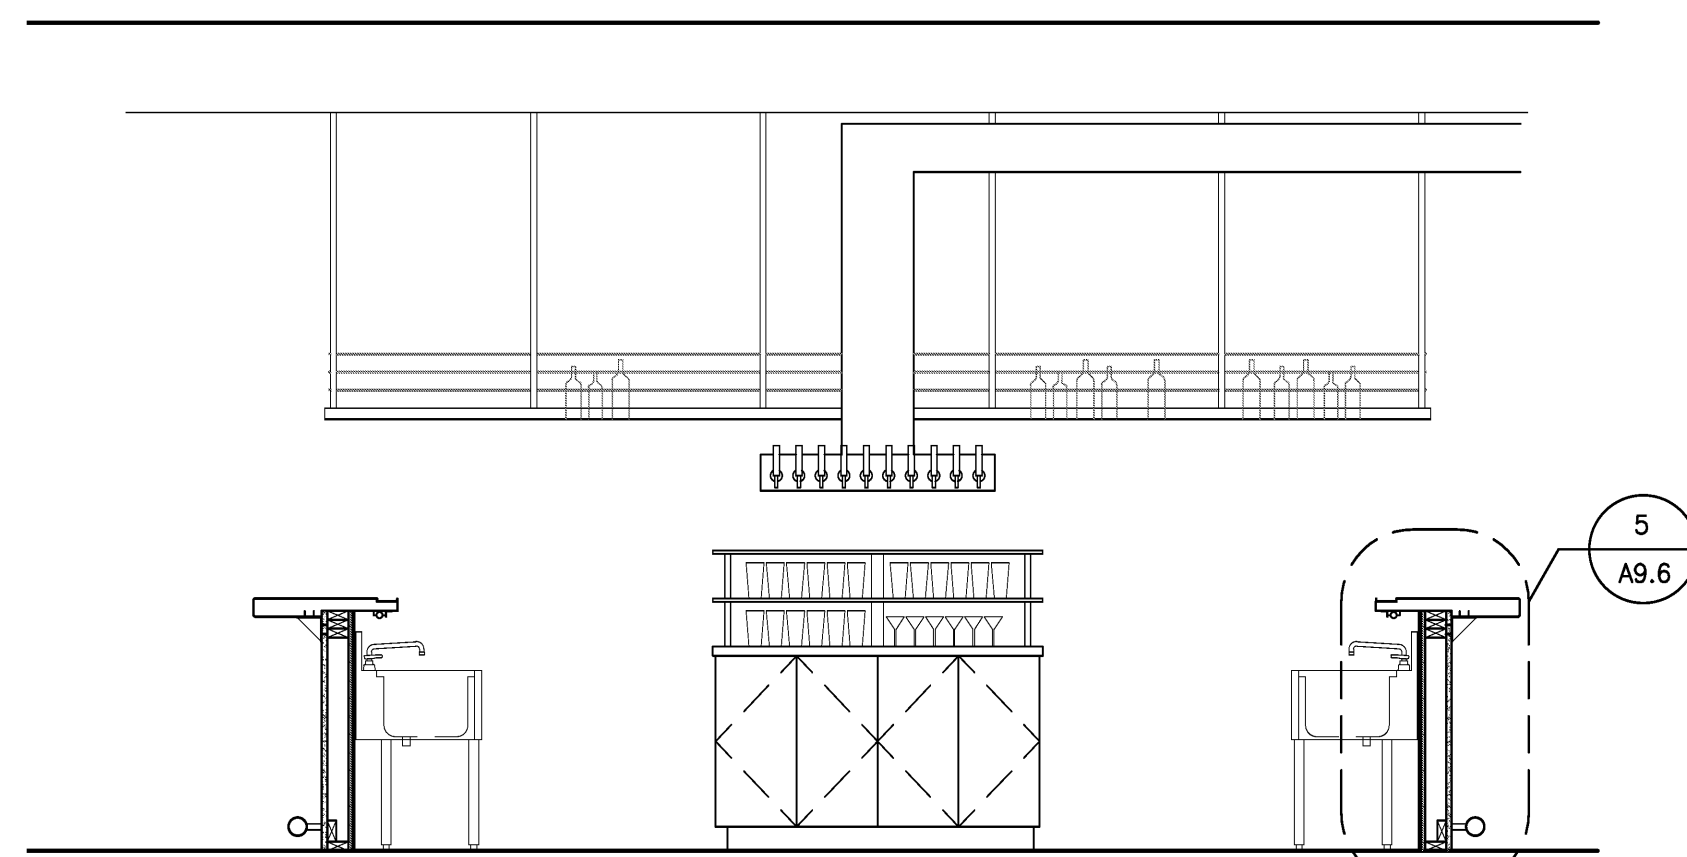

2 Bar Section Looking North
Scale: 3/8" = 1'-0"

1 Restaurant/Bar/Bowling Counter Looking North
Scale: 3/8" = 1'-0"

4 Bar Section Looking East
Scale: 3/8" = 1'-0"

3 Bar Looking East
Scale: 3/8" = 1'-0"

5 Restaurant/Bar/Bowling Counter Looking South
Scale: 3/8" = 1'-0"

6 Bar Area & Stage Looking East
Scale: 3/8" = 1'-0"