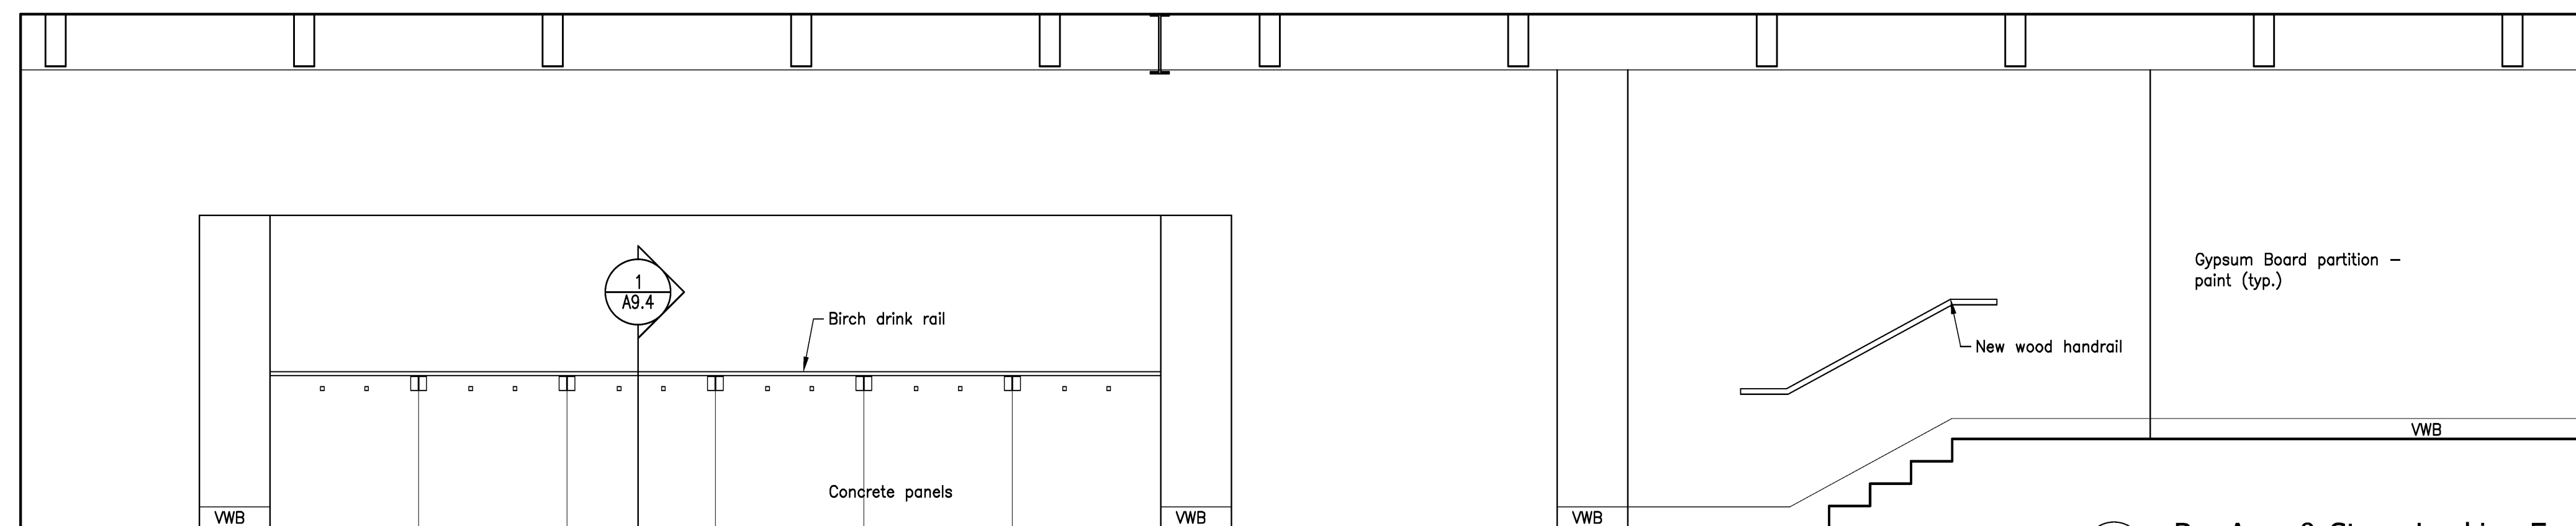

2 Bar Section Looking North
Scale: 3/8" = 1'-0"

1 Restaurant/Bar/Bowling Counter Looking North
Scale: 3/8" = 1'-0"

4 Bar Section Looking East
Scale: 3/8" = 1'-0"

3 Bar Looking East
Scale: 3/8" = 1'-0"

5 Restaurant/Bar/Bowling Counter Looking South
Scale: 3/8" = 1'-0"

6 Bar Area & Stage Looking East
Scale: 3/8" = 1'-0"