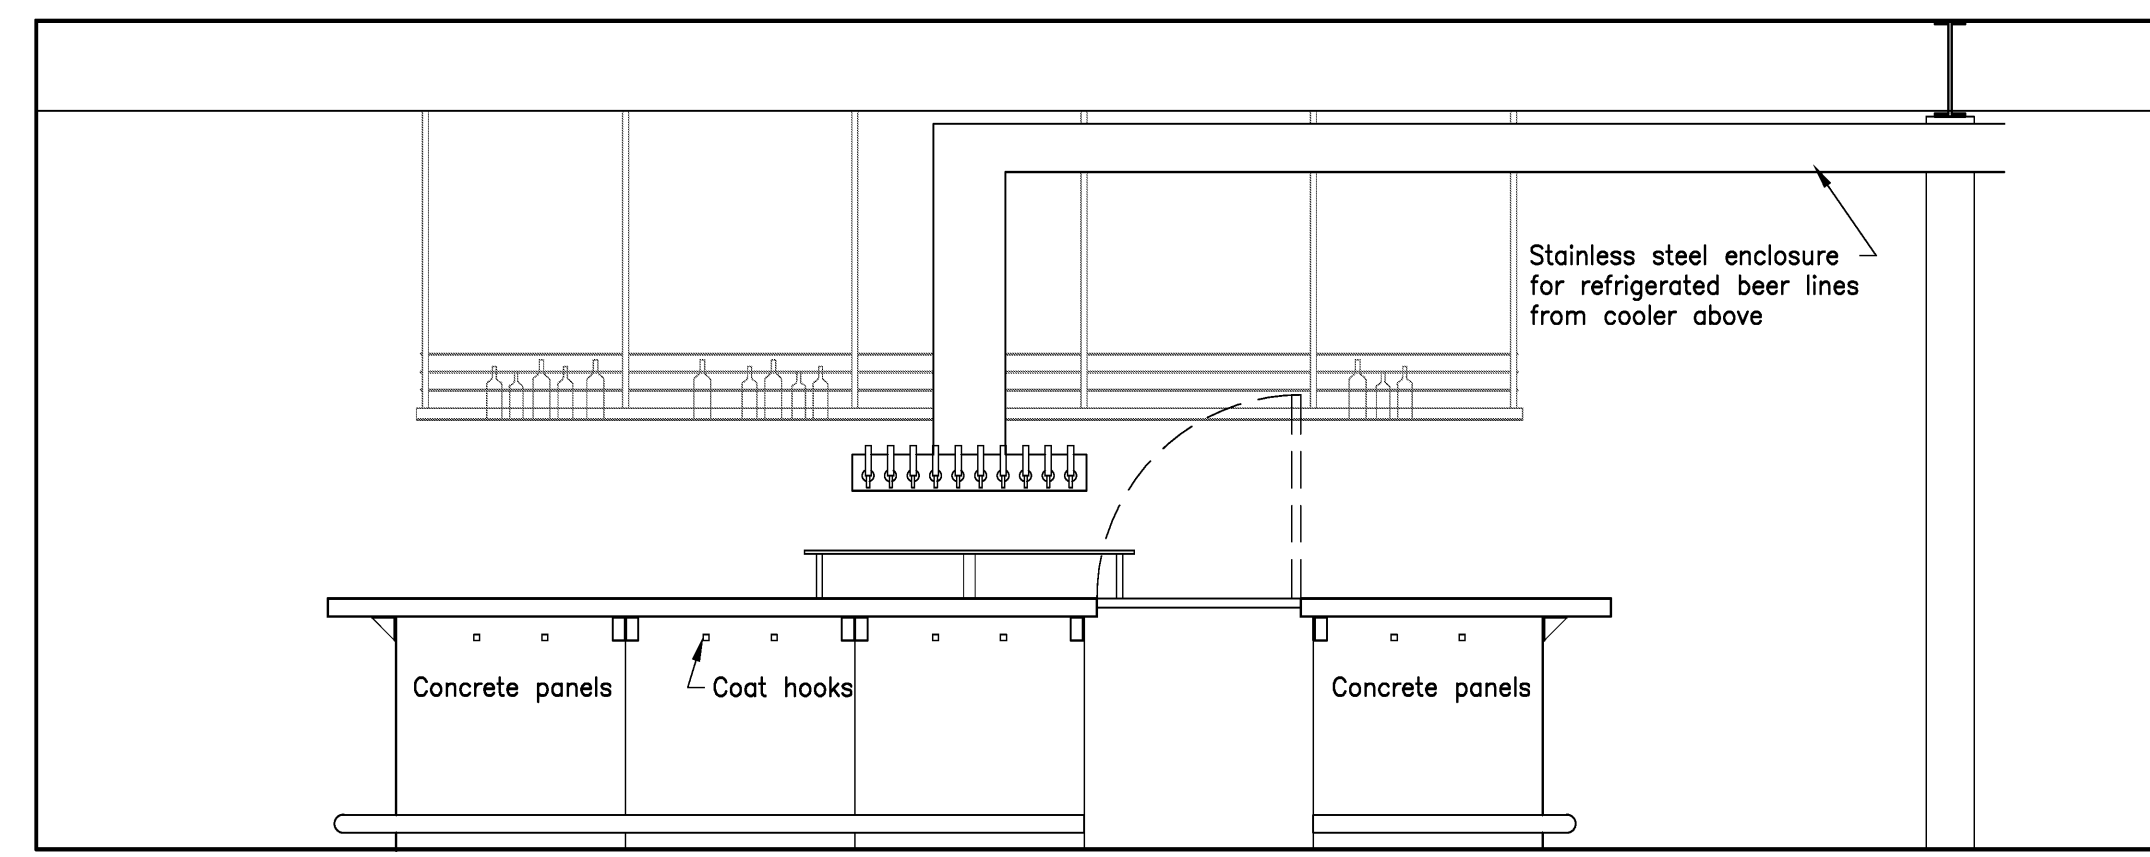

2 Bar Section Looking North
Scale: 3/8" = 1'-0"

1 Restaurant/Bar/Bowling Counter Looking North
Scale: 3/8" = 1'-0"

4 Bar Section Looking East
Scale: 3/8" = 1'-0"

3 Bar Looking East
Scale: 3/8" = 1'-0"

5 Restaurant/Bar/Bowling Counter Looking South
Scale: 3/8" = 1'-0"

6 Bar Area & Stage Looking East
Scale: 3/8" = 1'-0"