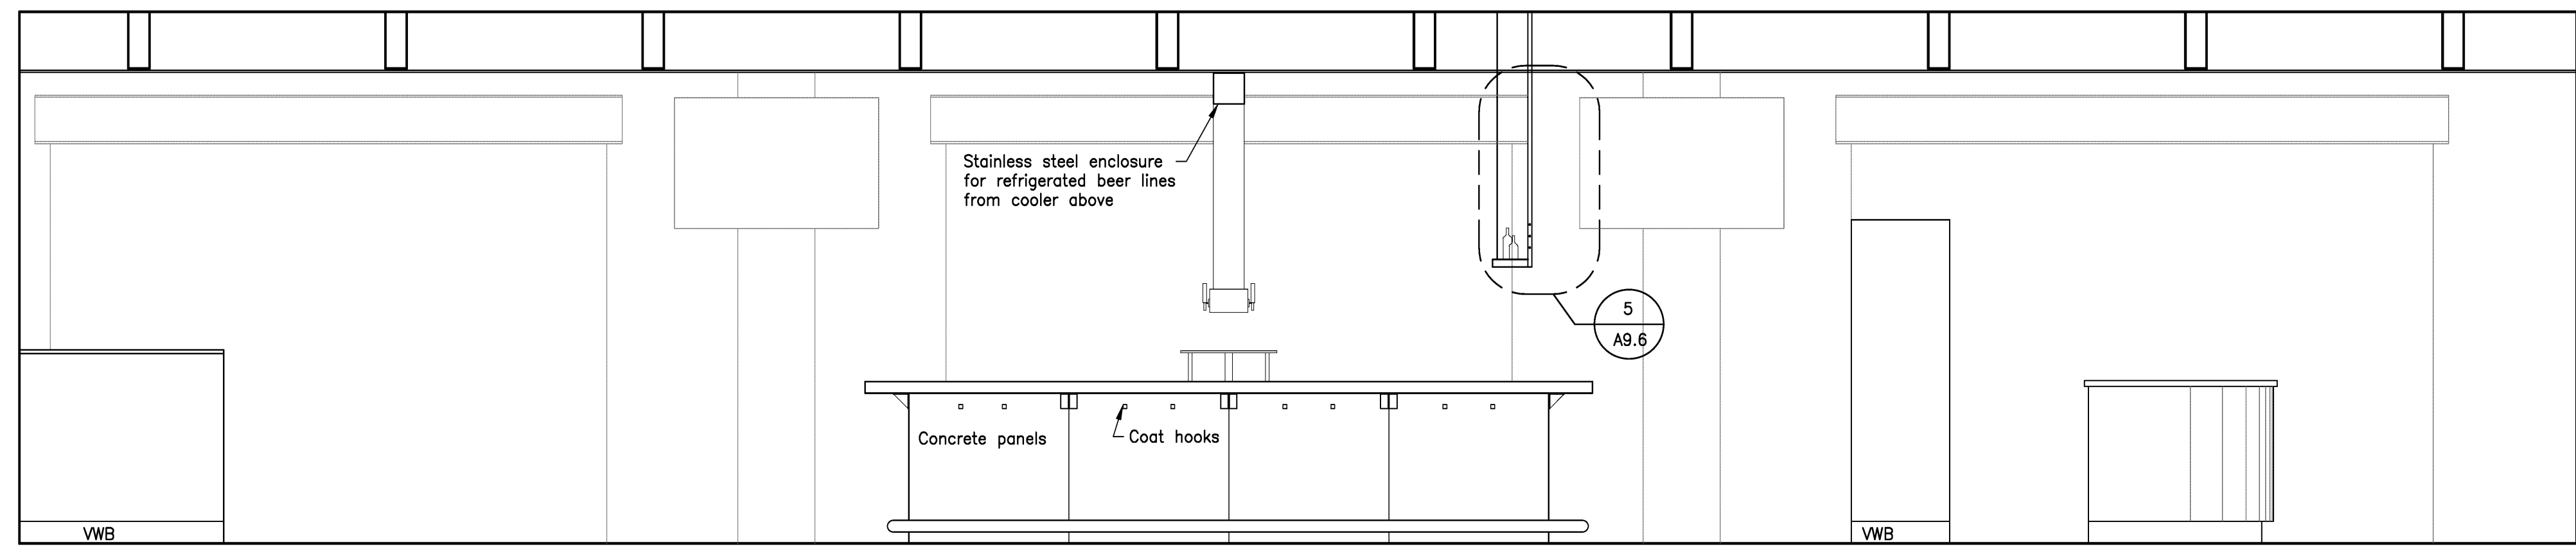

2 Bar Section Looking North
Scale: 3/8" = 1'-0"

1 Restaurant/Bar/Bowling Counter Looking North
Scale: 3/8" = 1'-0"

4 Bar Section Looking East
Scale: 3/8" = 1'-0"

3 Bar Looking East
Scale: 3/8" = 1'-0"

5 Restaurant/Bar/Bowling Counter Looking South
Scale: 3/8" = 1'-0"

6 Bar Area & Stage Looking East
Scale: 3/8" = 1'-0"