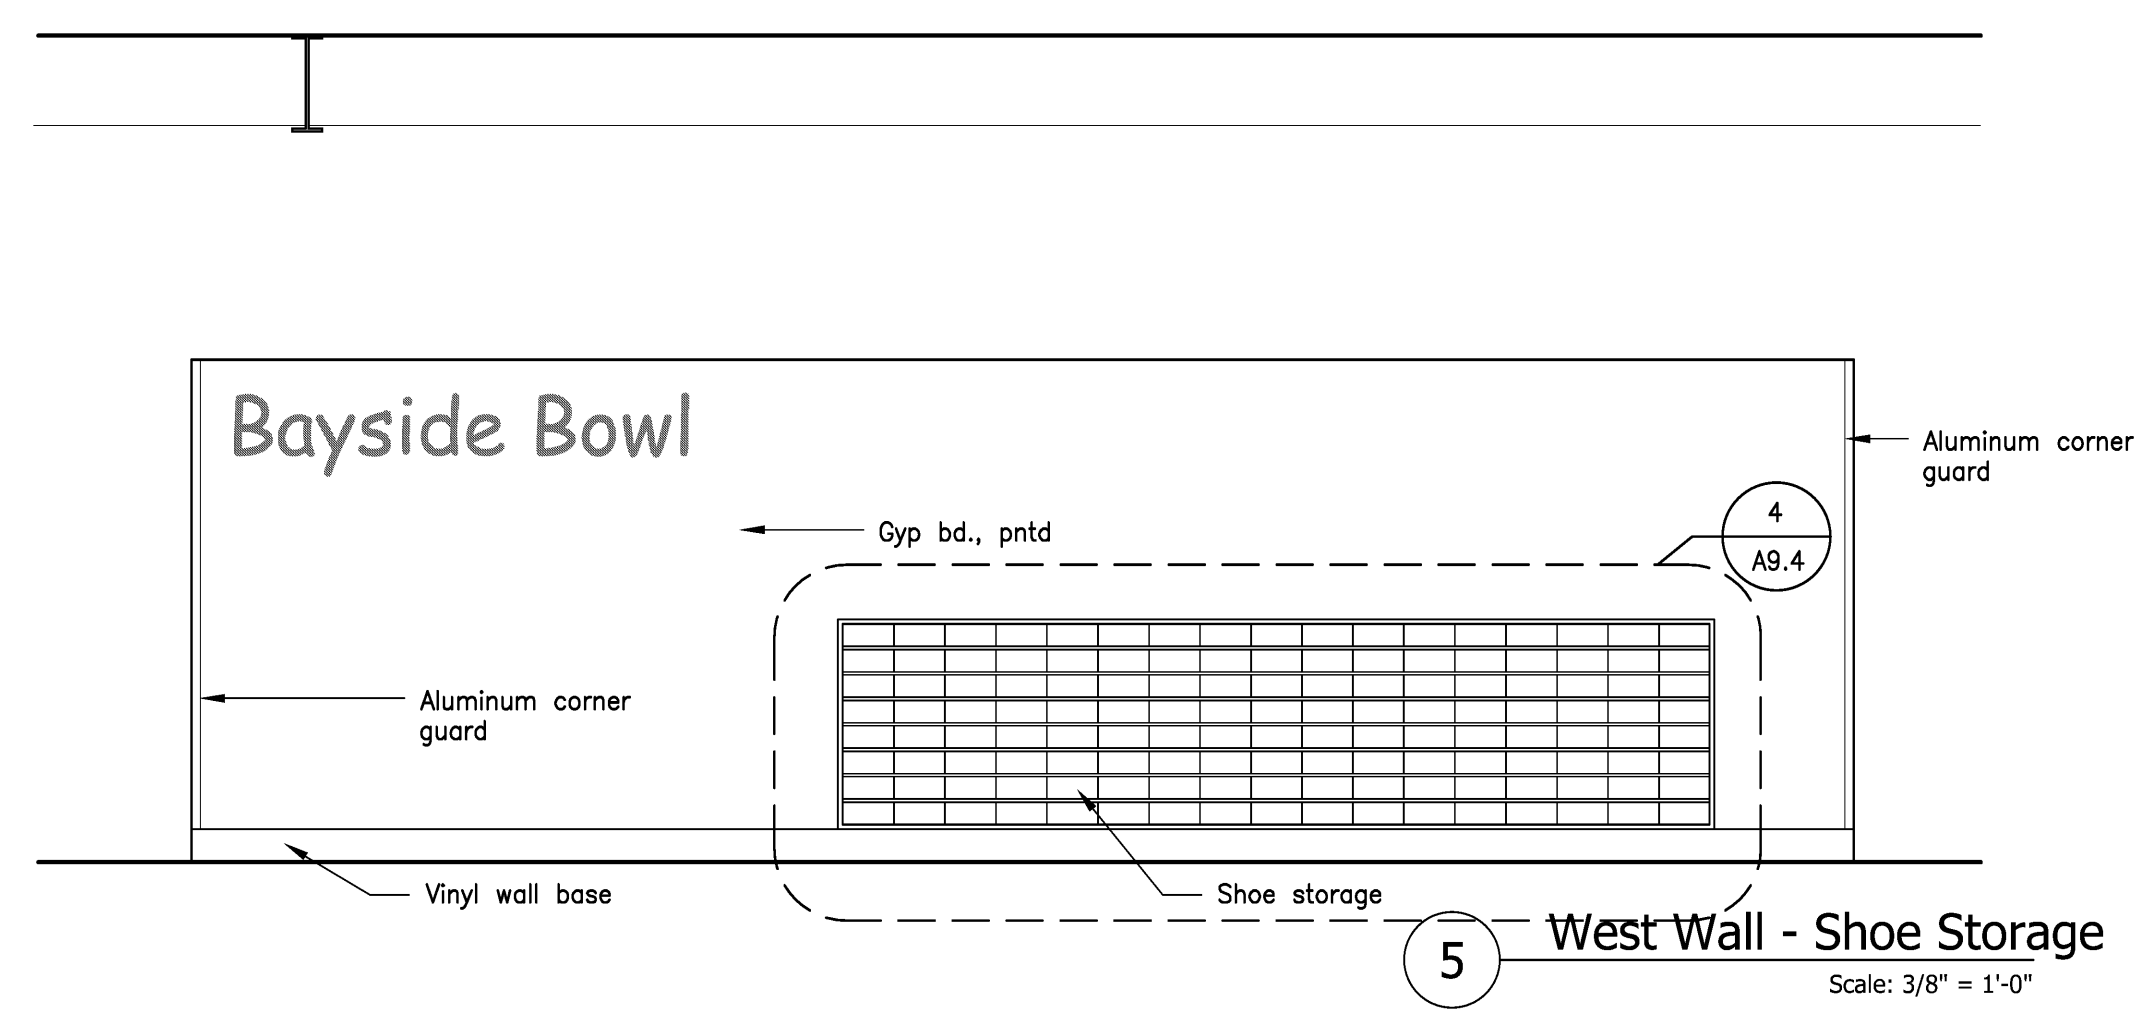

1 North Wall - Pin Setting  
Scale: 3/8" = 1'-0"

5 West Wall - Shoe Storage  
Scale: 3/8" = 1'-0"

4 South Wall - Coat Check  
Scale: 3/8" = 1'-0"

3 West Wall - Coat Check  
Scale: 3/8" = 1'-0"

2 North Wall - Coat Check  
Scale: 3/8" = 1'-0"

7 Bar Section Looking West  
Scale: 3/8" = 1'-0"

6 Bar Looking West  
Scale: 3/8" = 1'-0"

8 North Wall - Bar Restaurant  
Scale: 3/8" = 1'-0"