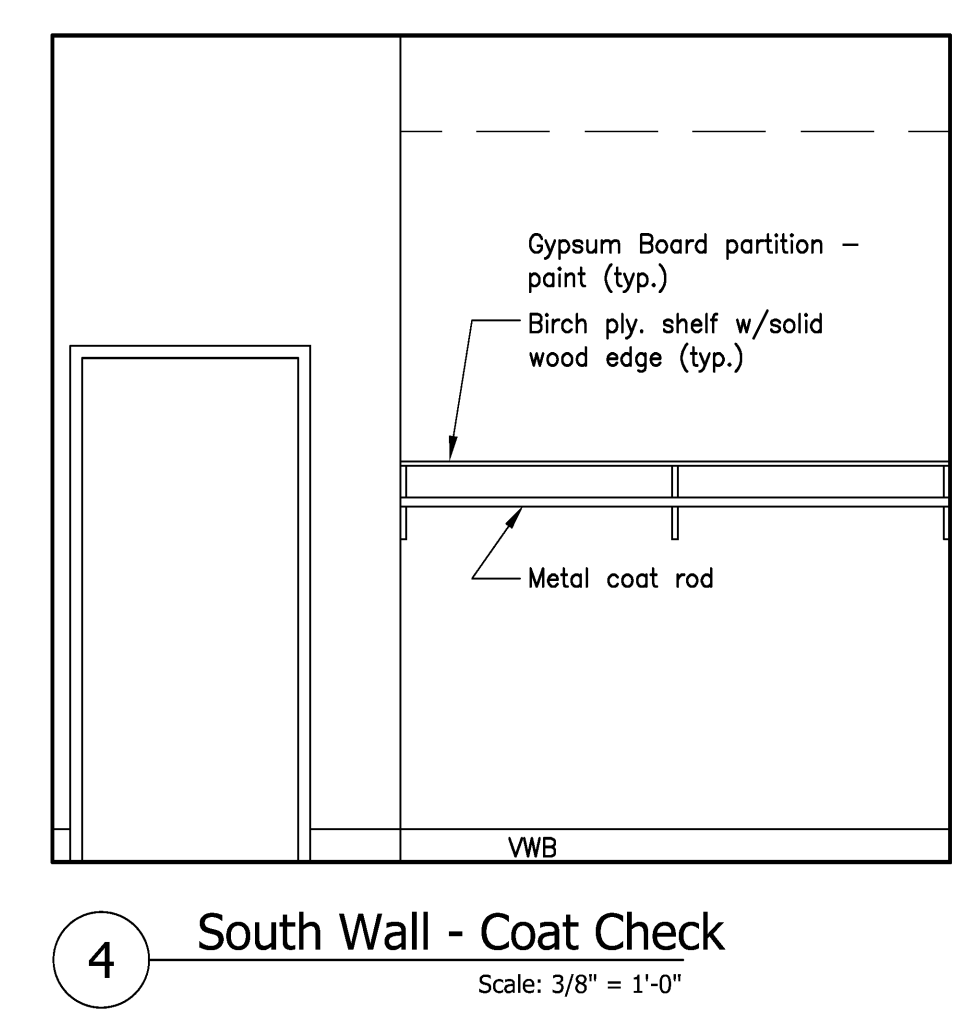

1 North Wall - Pin Setting  
Scale: 3/8" = 1'-0"

5 West Wall - Shoe Storage  
Scale: 3/8" = 1'-0"

4 South Wall - Coat Check  
Scale: 3/8" = 1'-0"

3 West Wall - Coat Check  
Scale: 3/8" = 1'-0"

2 North Wall - Coat Check  
Scale: 3/8" = 1'-0"

7 Bar Section Looking West  
Scale: 3/8" = 1'-0"

6 Bar Looking West  
Scale: 3/8" = 1'-0"

8 North Wall - Bar Restaurant  
Scale: 3/8" = 1'-0"