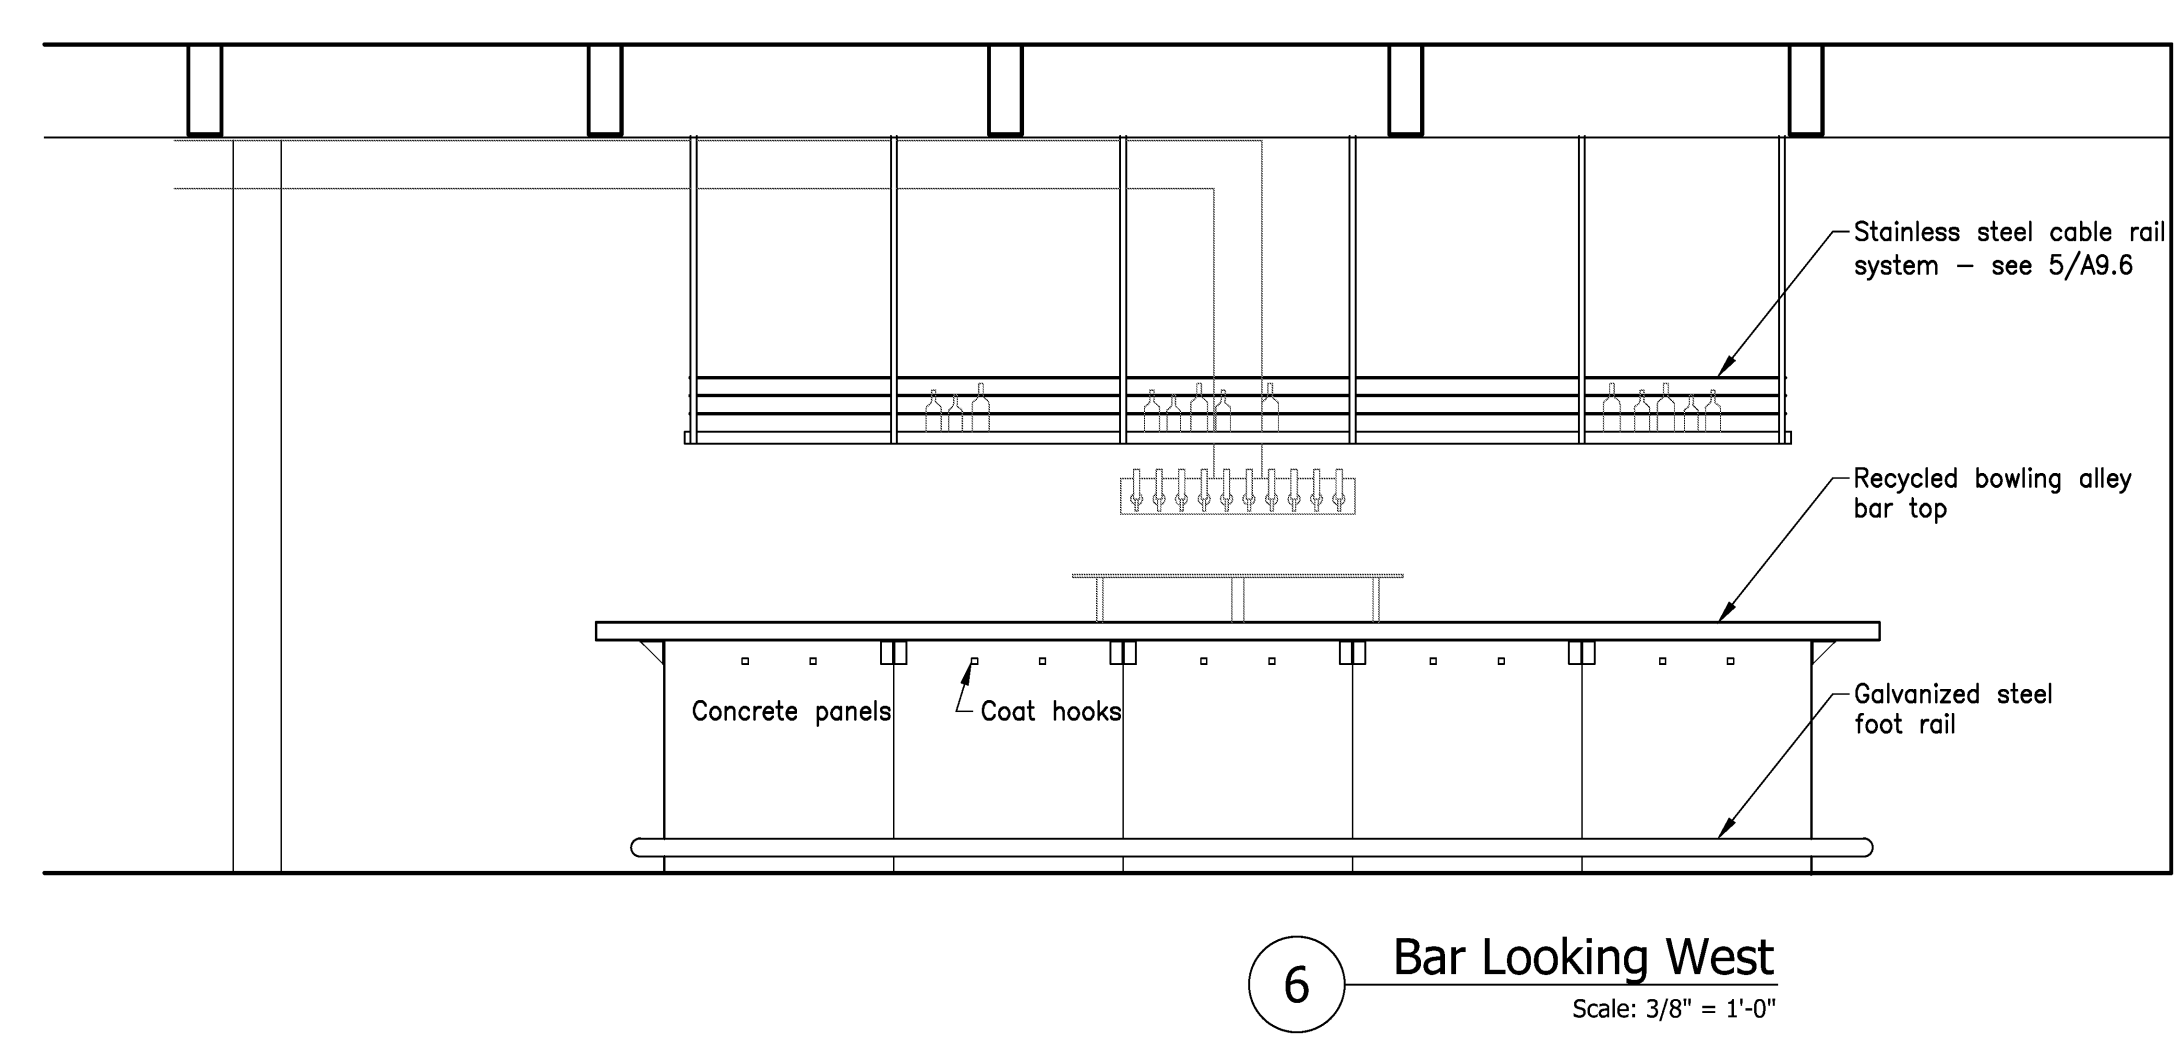

1 North Wall - Pin Setting  
Scale: 3/8" = 1'-0"

5 West Wall - Shoe Storage  
Scale: 3/8" = 1'-0"

4 South Wall - Coat Check  
Scale: 3/8" = 1'-0"

3 West Wall - Coat Check  
Scale: 3/8" = 1'-0"

2 North Wall - Coat Check  
Scale: 3/8" = 1'-0"

7 Bar Section Looking West  
Scale: 3/8" = 1'-0"

6 Bar Looking West  
Scale: 3/8" = 1'-0"

8 North Wall - Bar Restaurant  
Scale: 3/8" = 1'-0"