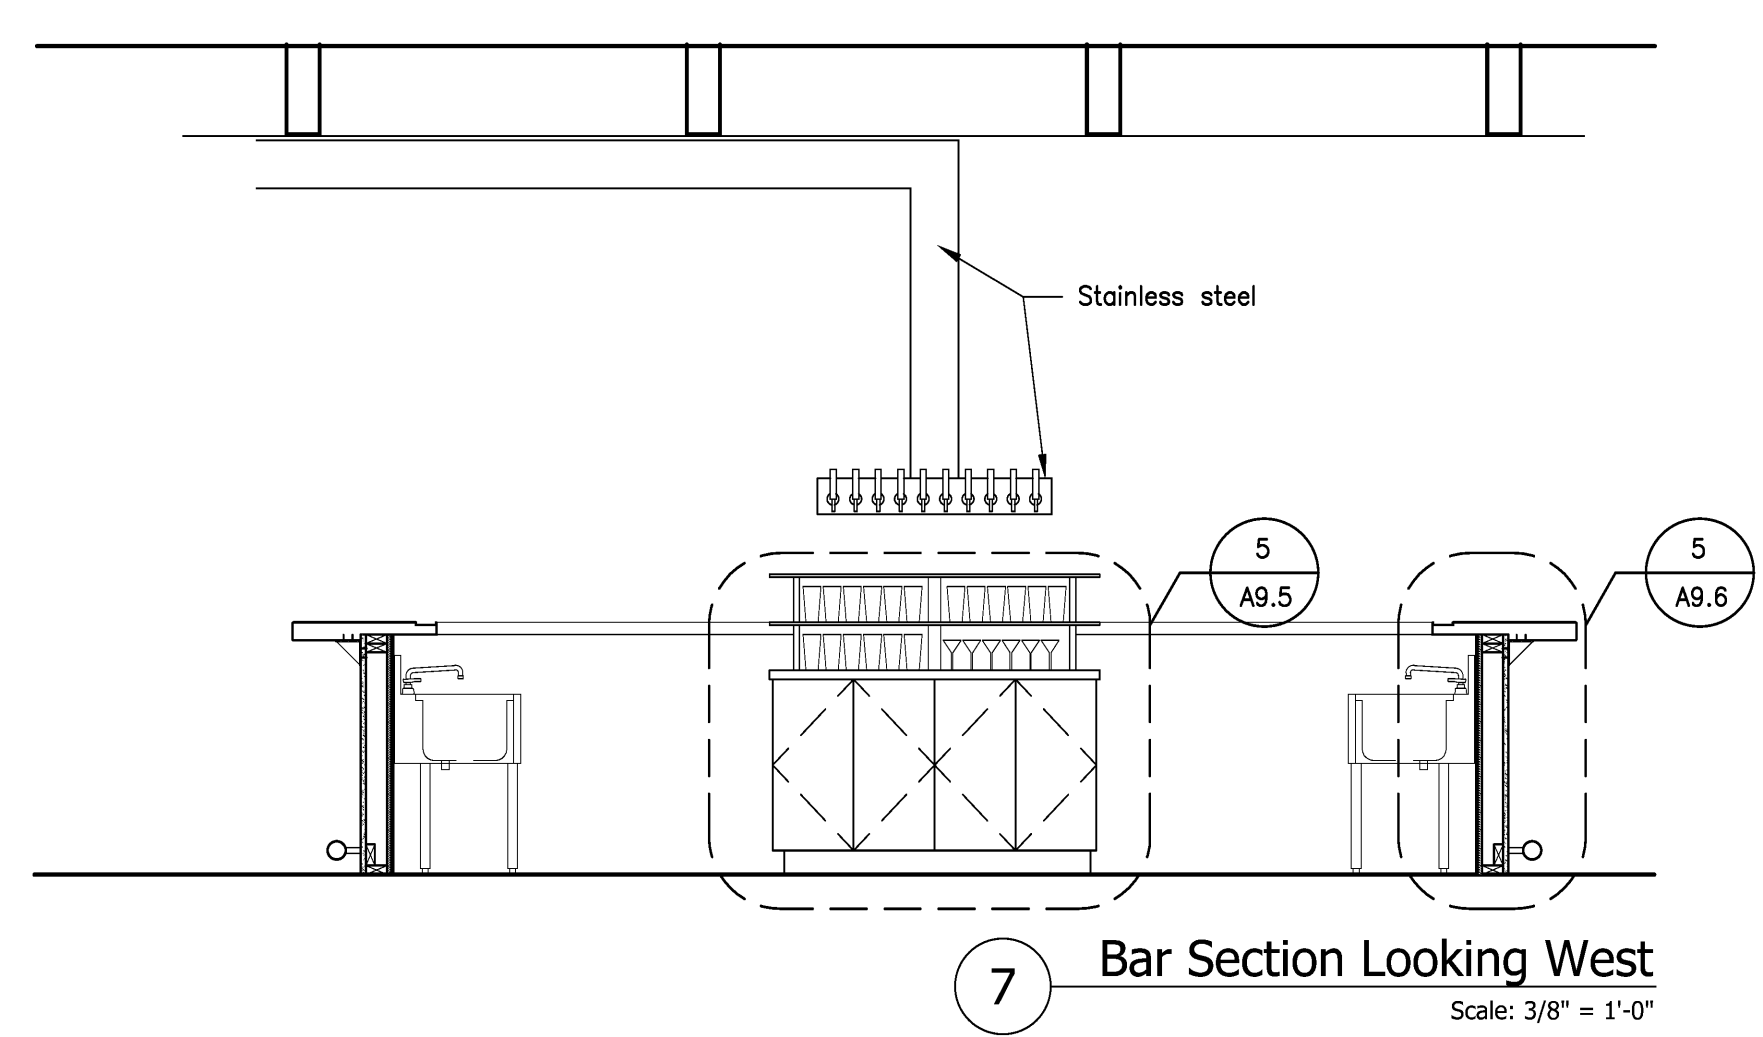

1 North Wall - Pin Setting  
Scale: 3/8" = 1'-0"

5 West Wall - Shoe Storage  
Scale: 3/8" = 1'-0"

4 South Wall - Coat Check  
Scale: 3/8" = 1'-0"

3 West Wall - Coat Check  
Scale: 3/8" = 1'-0"

2 North Wall - Coat Check  
Scale: 3/8" = 1'-0"

7 Bar Section Looking West  
Scale: 3/8" = 1'-0"

6 Bar Looking West  
Scale: 3/8" = 1'-0"

8 North Wall - Bar Restaurant  
Scale: 3/8" = 1'-0"