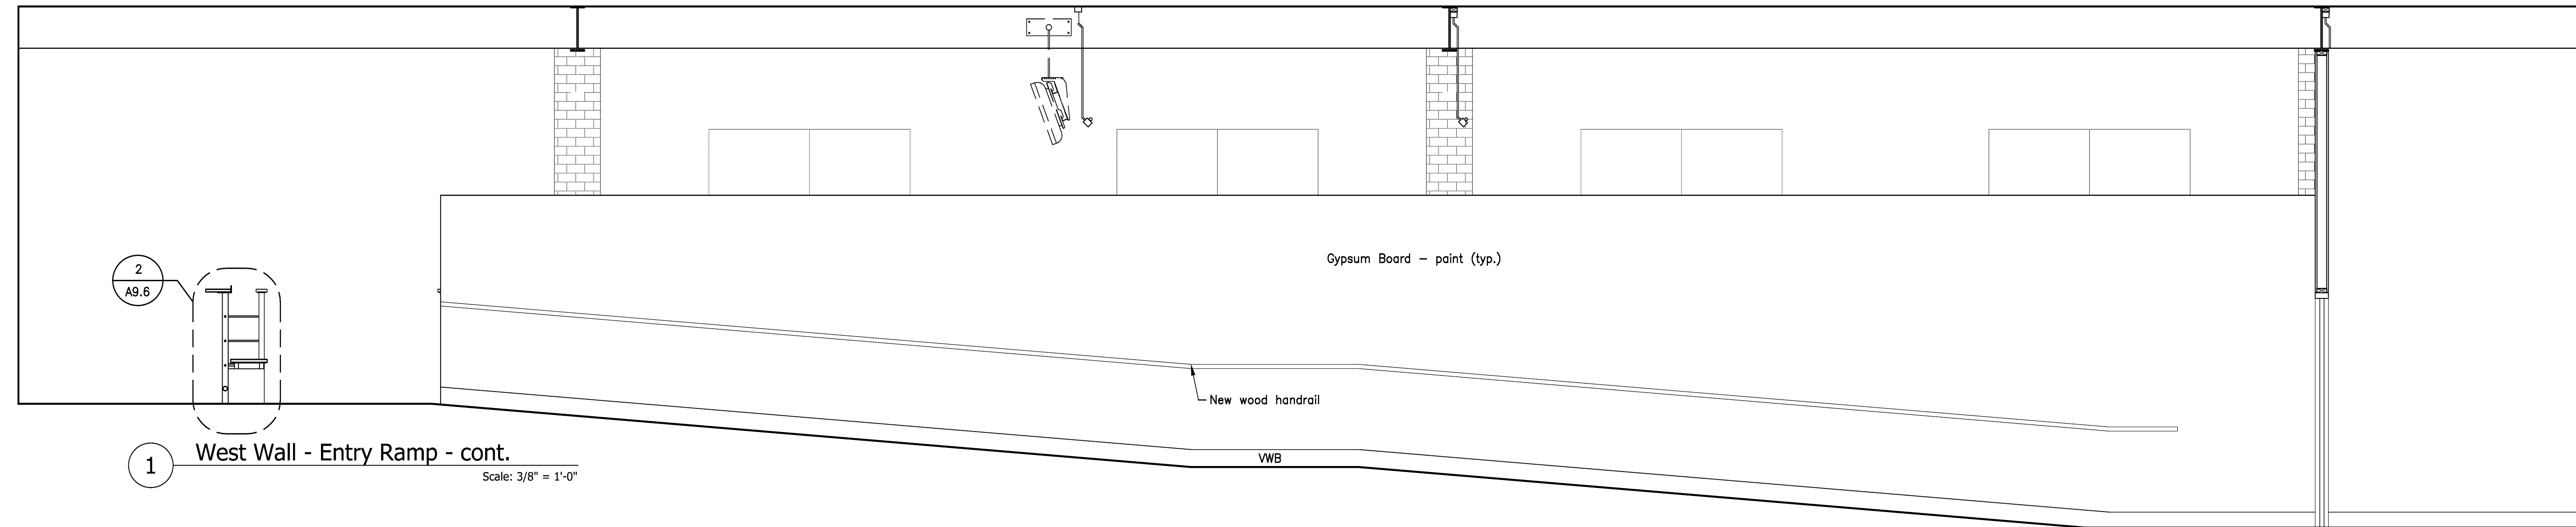

1 West Wall - Entry Foyer
Scale: 3/8" = 1'-0"

1 West Wall - Entry Ramp - cont.
Scale: 3/8" = 1'-0"

2 East Wall - Bowling Lanes
Scale: 3/8" = 1'-0"

2 East Wall - Bowling Lanes & Pinsetting - cont.
Scale: 3/8" = 1'-0"