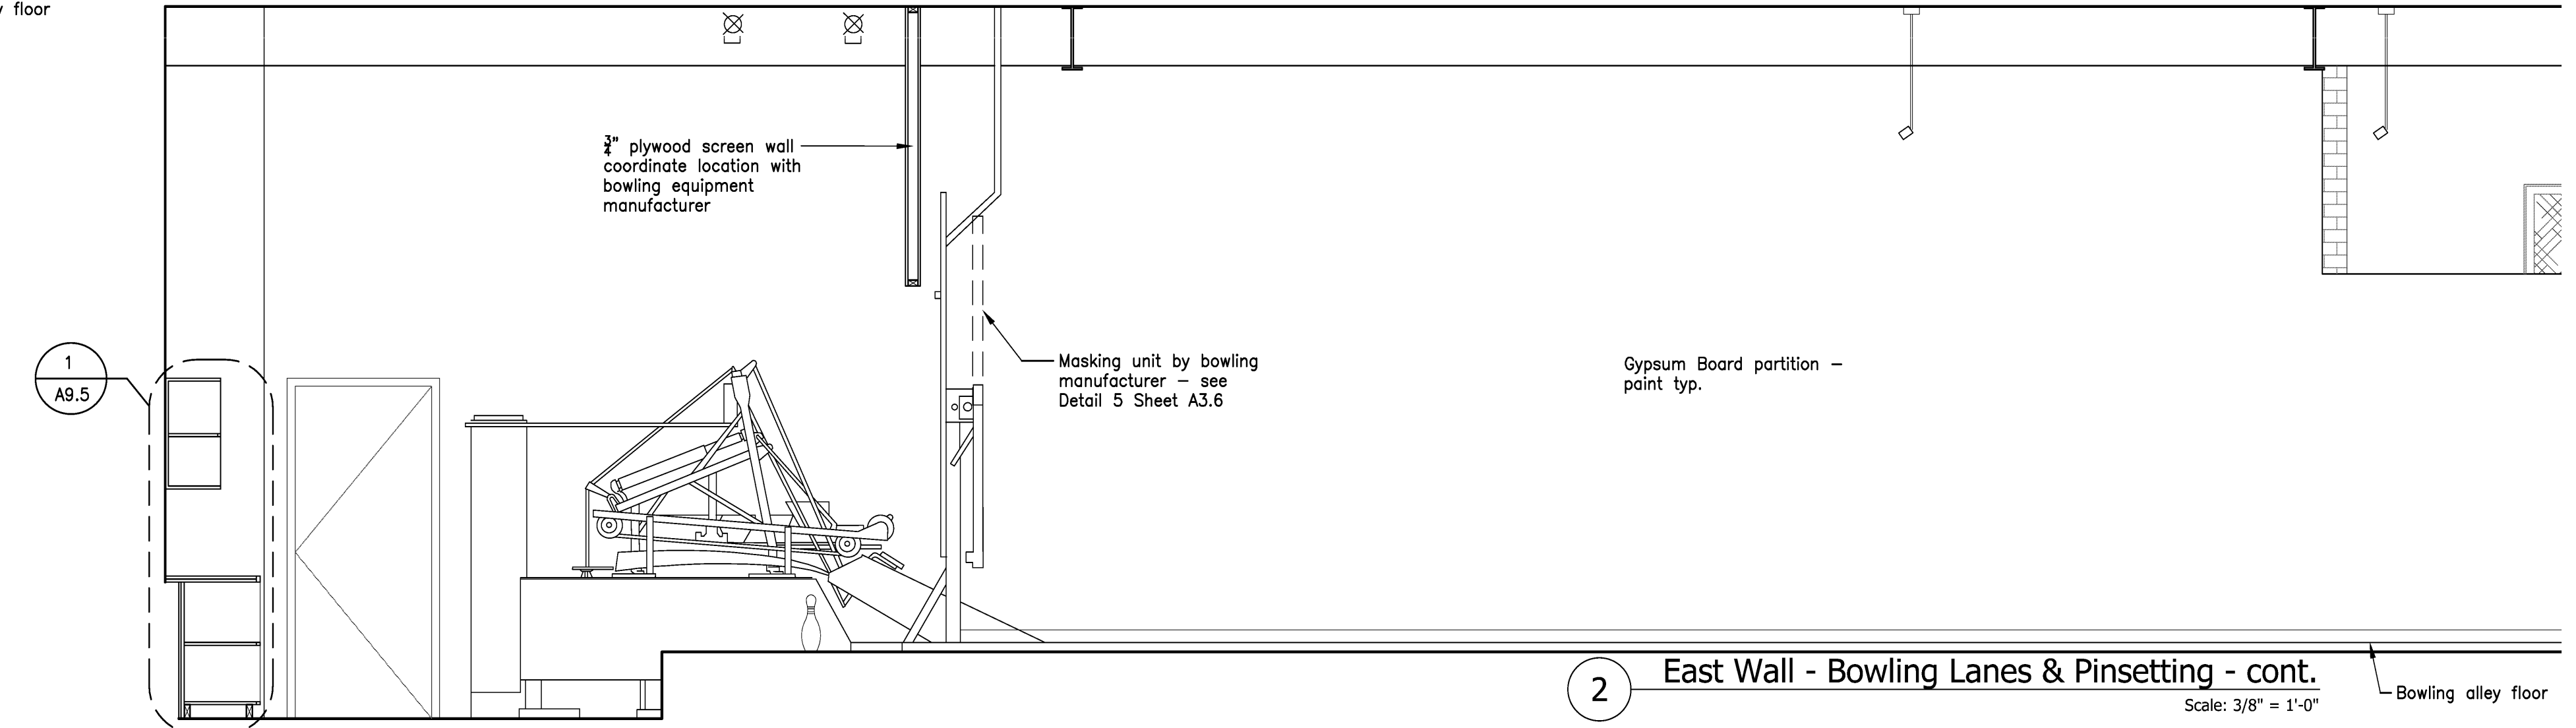

1 West Wall - Entry Foyer
Scale: 3/8" = 1'-0"

1 West Wall - Entry Ramp - cont.
Scale: 3/8" = 1'-0"

2 East Wall - Bowling Lanes
Scale: 3/8" = 1'-0"

2 East Wall - Bowling Lanes & Pinsetting - cont.
Scale: 3/8" = 1'-0"