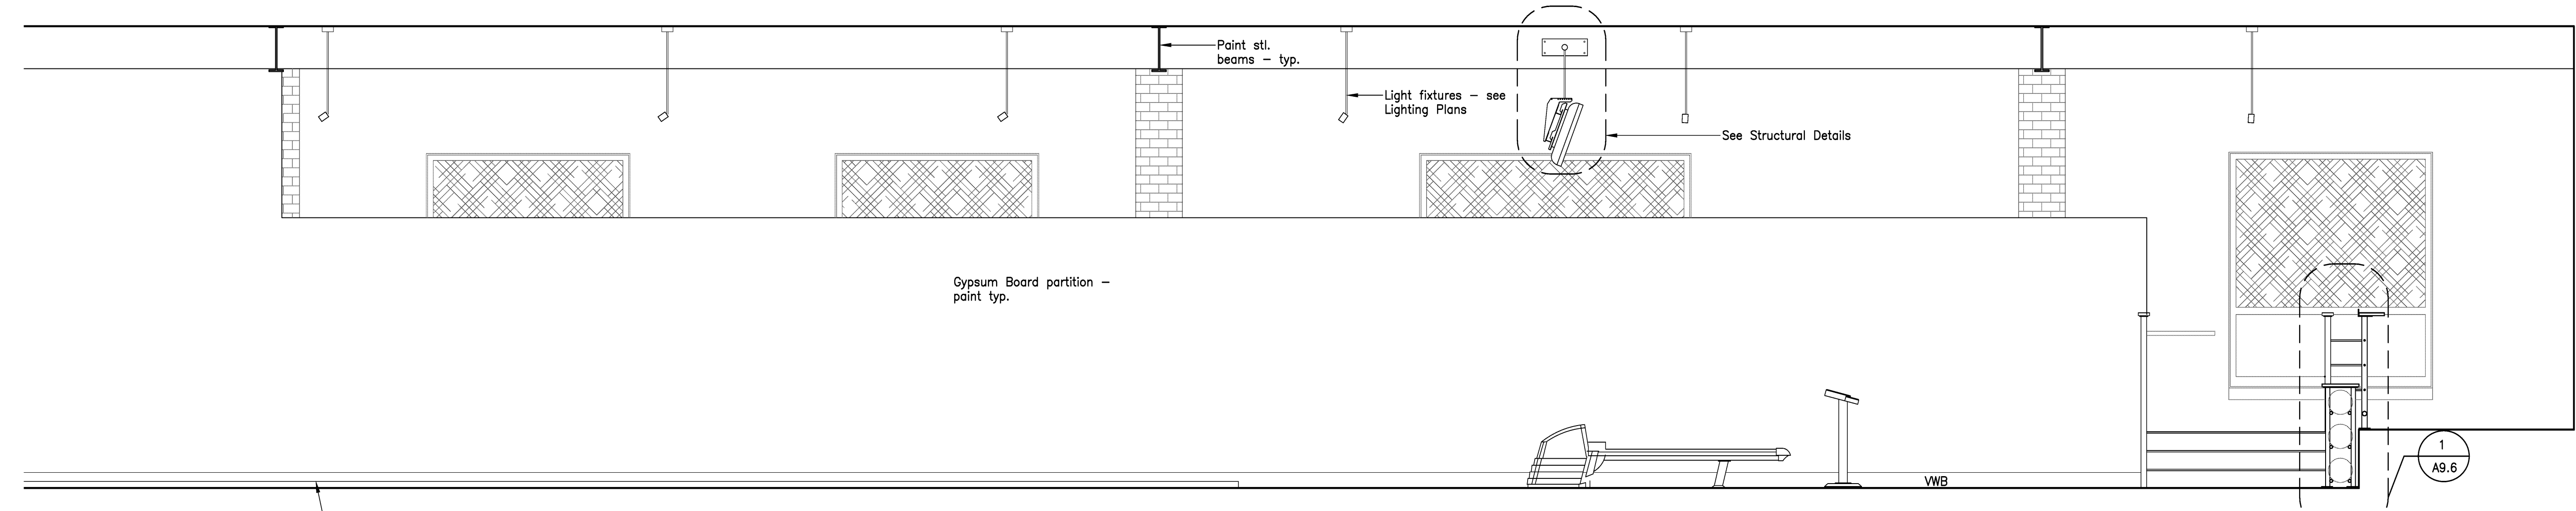

1 West Wall - Entry Foyer
Scale: 3/8" = 1'-0"

1 West Wall - Entry Ramp - cont.
Scale: 3/8" = 1'-0"

2 East Wall - Bowling Lanes
Scale: 3/8" = 1'-0"

2 East Wall - Bowling Lanes & Pinsetting - cont.
Scale: 3/8" = 1'-0"