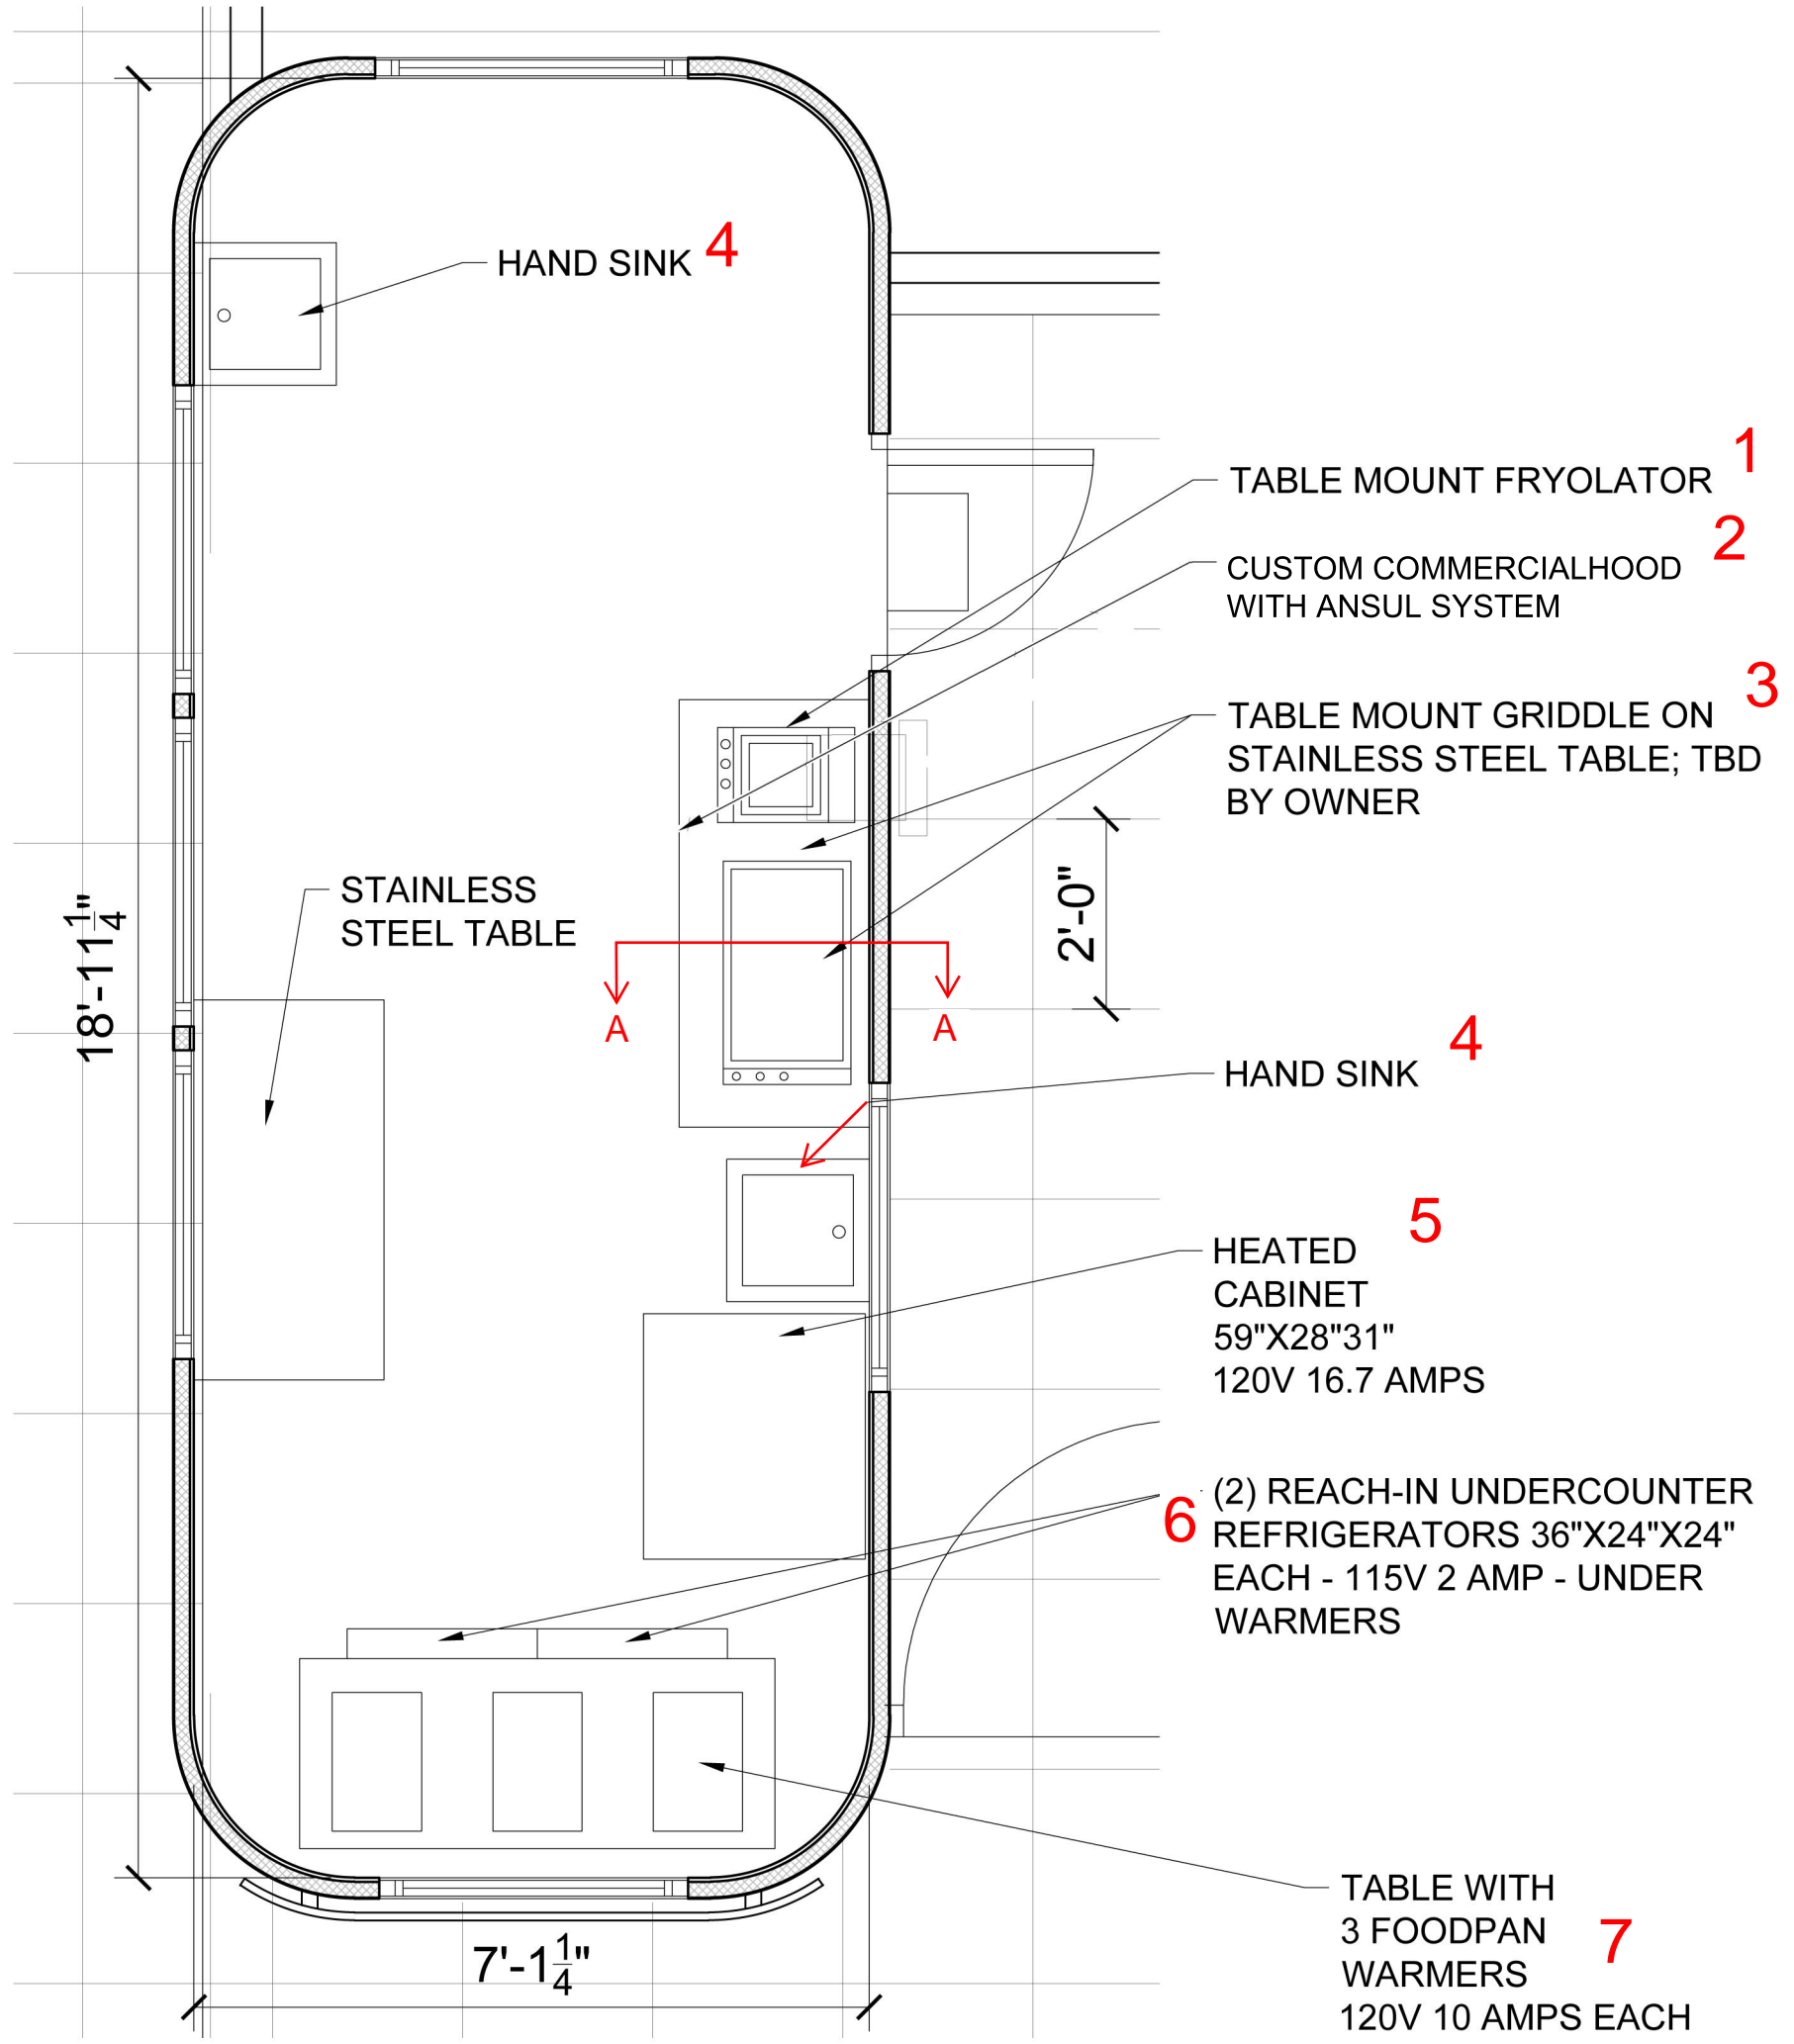

BAYSIDE BOWL ADDITION

REVISED
02/03/17

AIRSTREAM RV EQUIPMENT PLAN
SCALE 1/2"=1'-0"

ASK-7