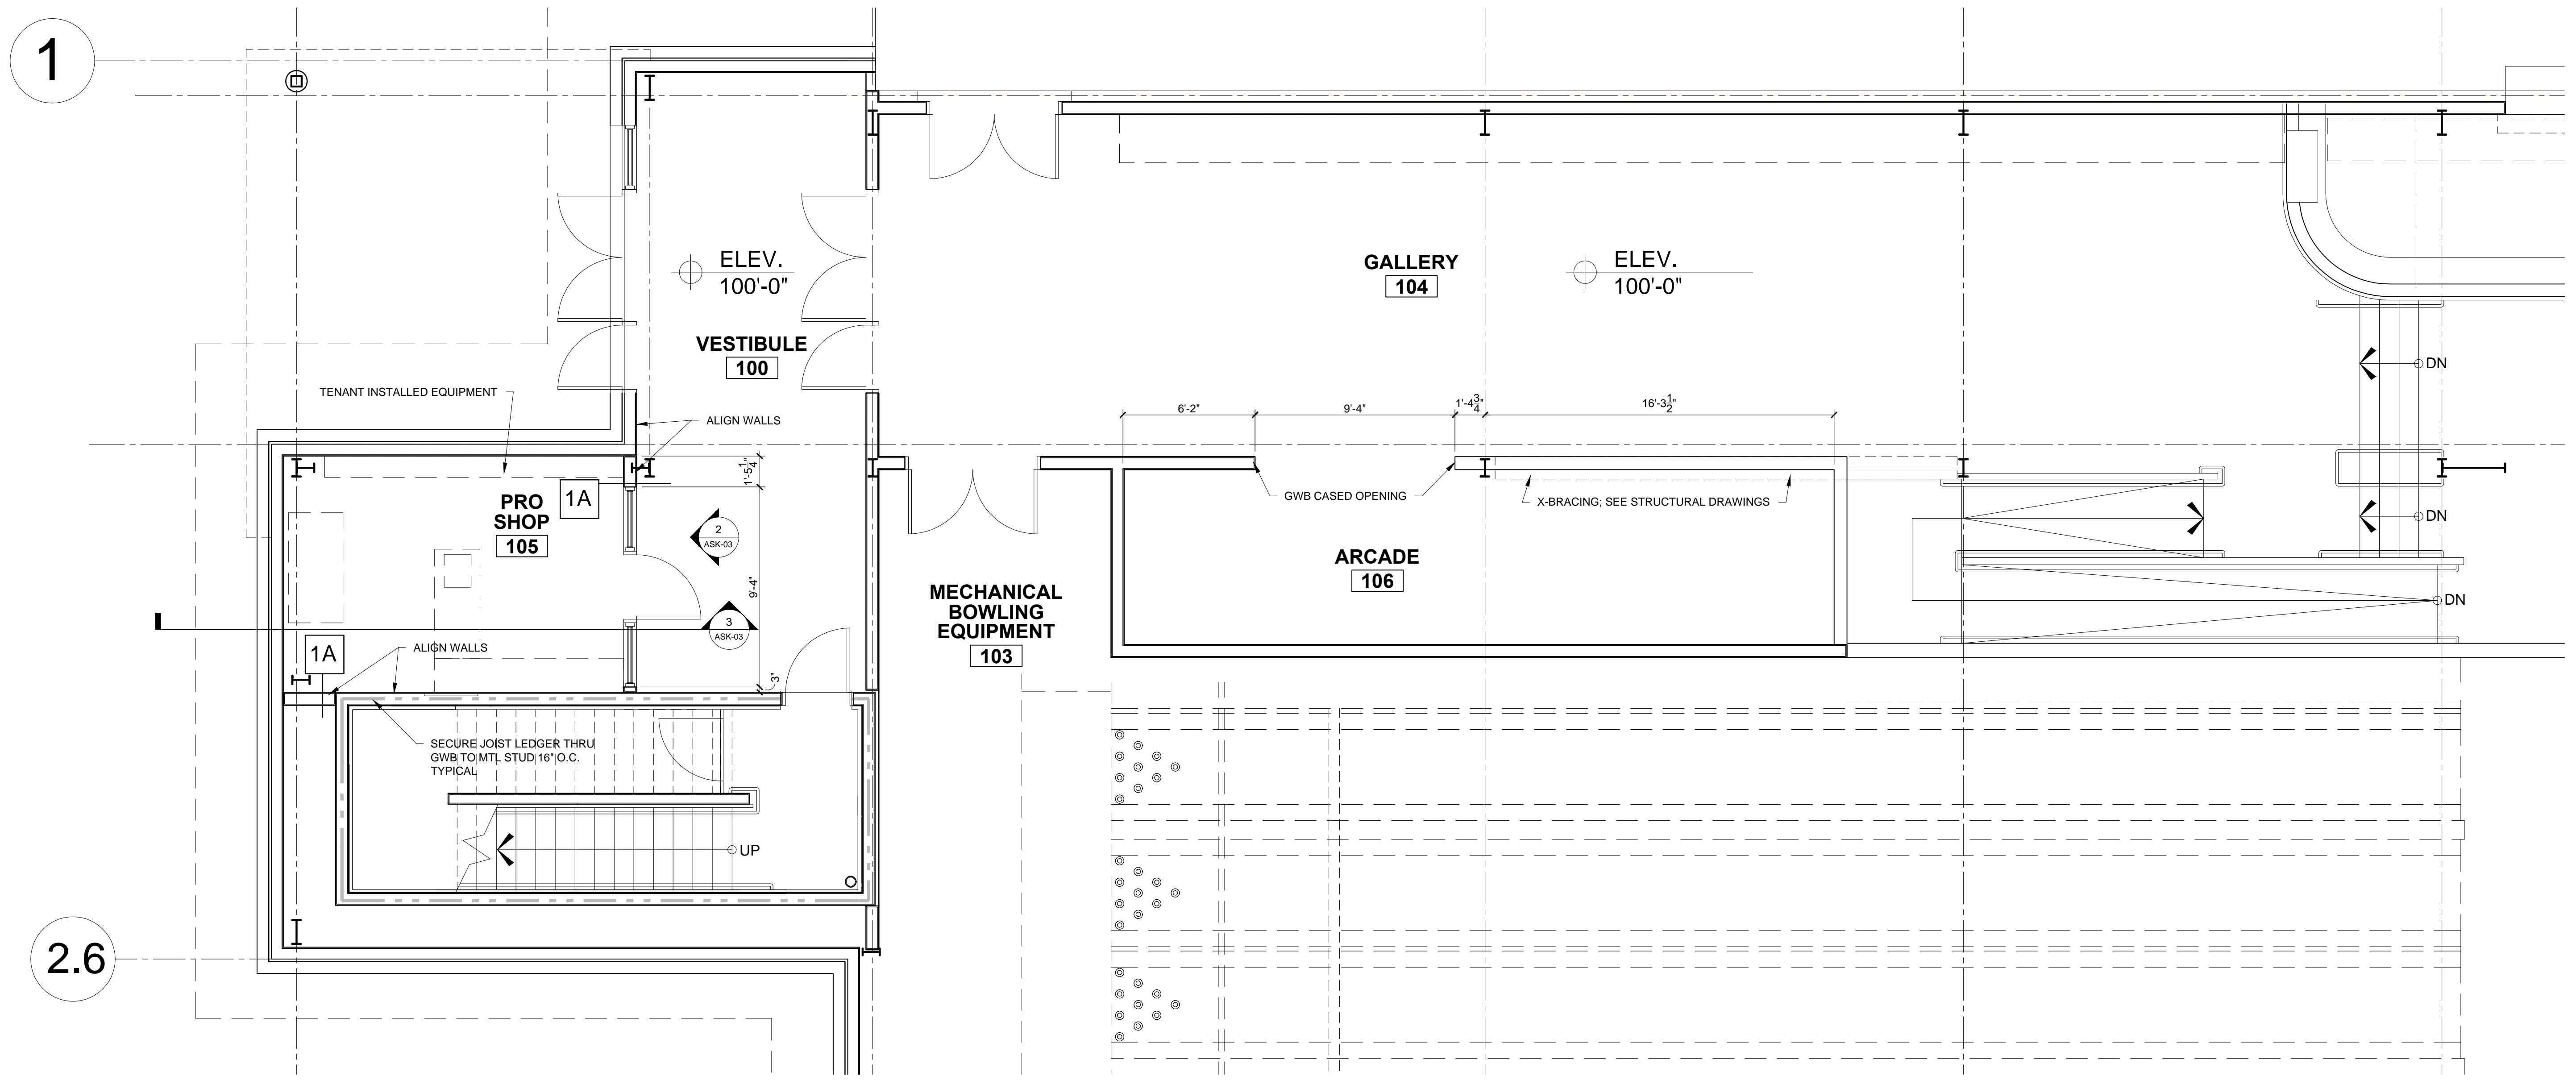

4 ASK-03 - PRO-SHOP CEILING SECTION DETAIL
 1 1/2" = 1'-0"

3 ASK-03 - PRO-SHOP SECTION DETAIL
 1/2" = 1'-0"

2 ASK-03 - NEW PROSHOP INTERIOR ELEVATION DETAIL
 1/2" = 1'-0"

1 ASK-03 - RELOCATED PROSHOP / ARCADE
 1/4" = 1'-0"