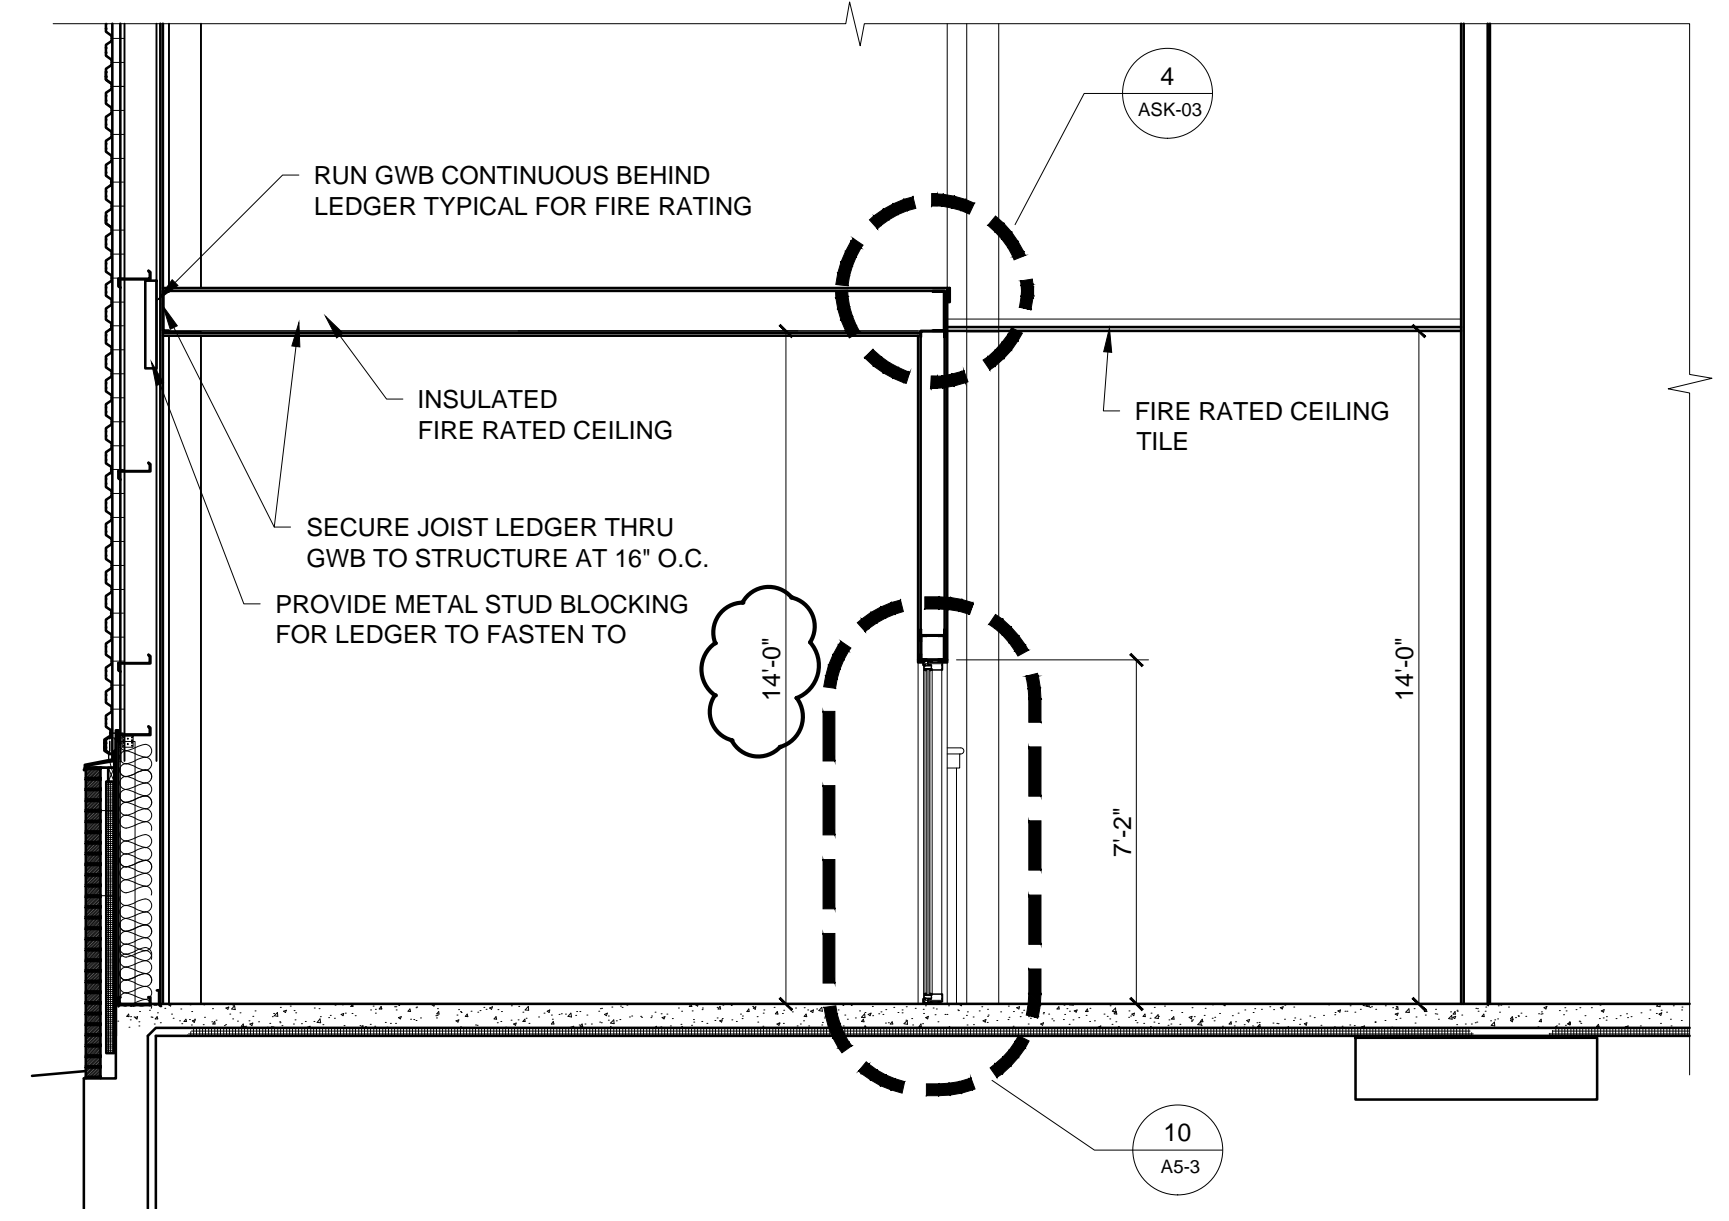

4 ASK-03 - PRO-SHOP CEILING SECTION DETAIL
 1 1/2" = 1'-0"

3 ASK-03 - PRO-SHOP SECTION DETAIL
 1/2" = 1'-0"

2 ASK-03 - NEW PROSHOP INTERIOR ELEVATION DETAIL
 1/2" = 1'-0"

1 ASK-03 - RELOCATED PROSHOP / ARCADE
 1/4" = 1'-0"