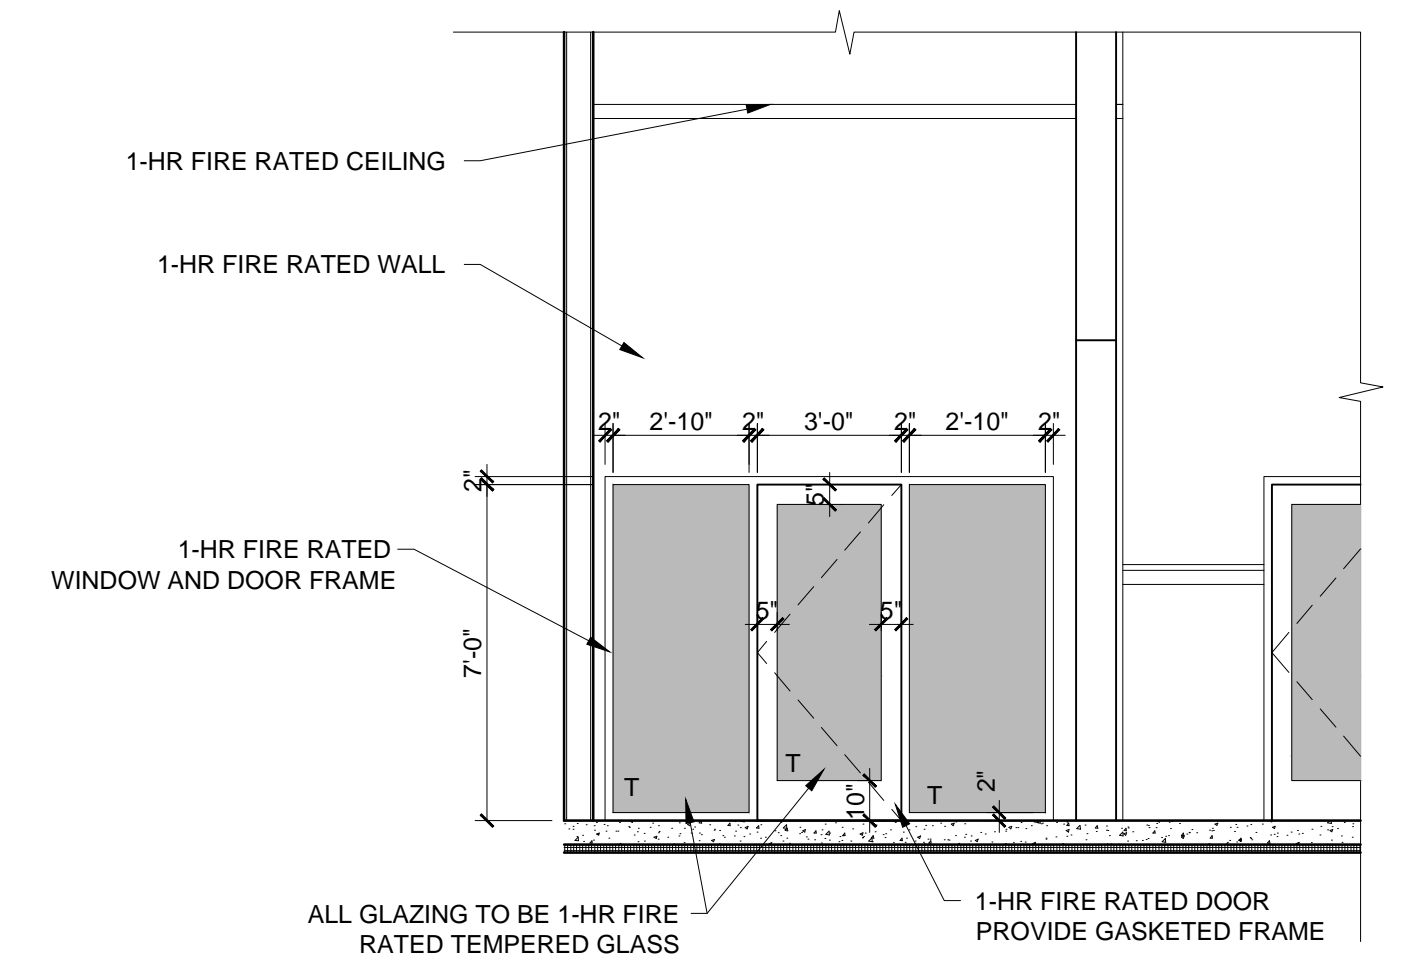

4 ASK-03 - PRO-SHOP CEILING SECTION DETAIL
 1 1/2" = 1'-0"

3 ASK-03 - PRO-SHOP SECTION DETAIL
 1/2" = 1'-0"

2 ASK-03 - NEW PROSHOP INTERIOR ELEVATION DETAIL
 1/2" = 1'-0"

1 ASK-03 - RELOCATED PROSHOP / ARCADE
 1/4" = 1'-0"