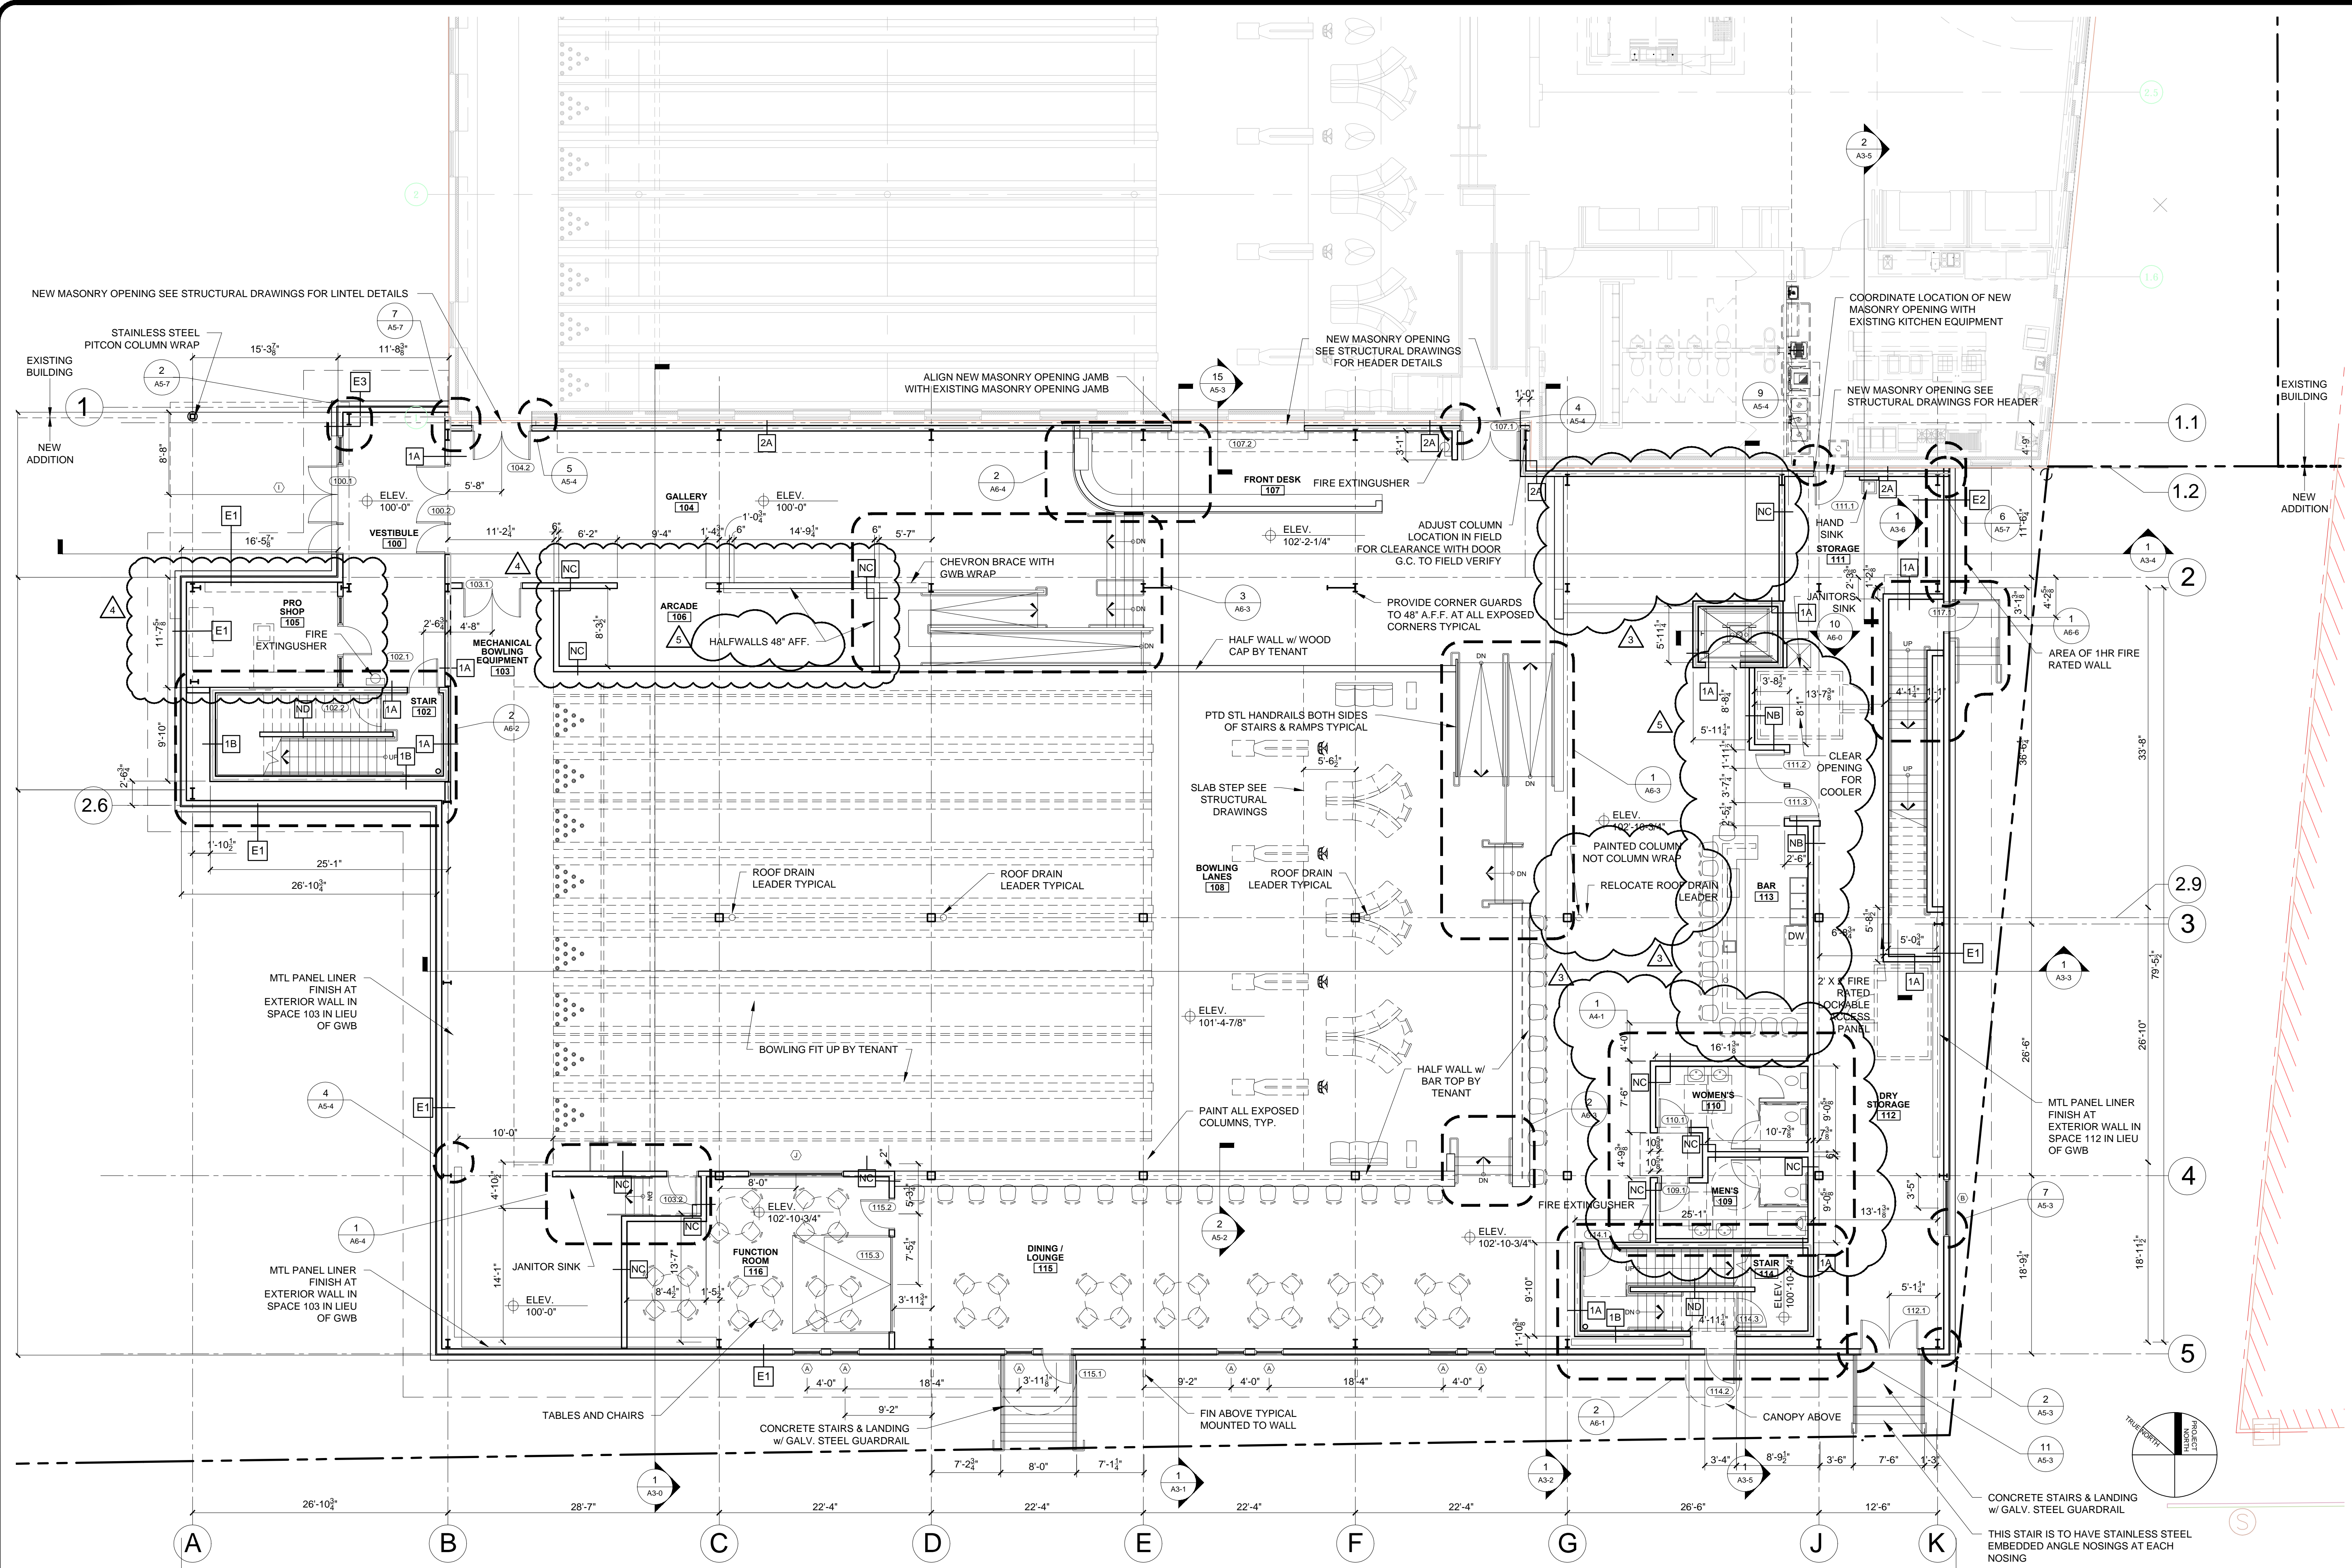

© 2016 RYAN SENATORE ARCHITECTURE

ADDITION TO BAYSIDE BOWL

ALDER STREET

PORTLAND, MAINE

CONSULTANTS:
STRUCTURAL: Structural Integrity
77 Oak Street
Portland, ME 04101
207-774-4814

- △ REVISION #1 - 05/11/16
- △ REVISION #3 - 07/22/16
- △ REVISION #4 - 08/04/16
- △ REVISION #5 - 08/17/16

DATE: MAY 4, 2016

PROJECT No. 1452

DRAWN BY: JPF / RRT / RJS

CHECKED BY: RJS

SCALE: AS NOTED

SHEET TITLE:
FIRST FLOOR PLAN

A1-1

1 FIRST FLOOR PLAN
1/8" = 1'-0"