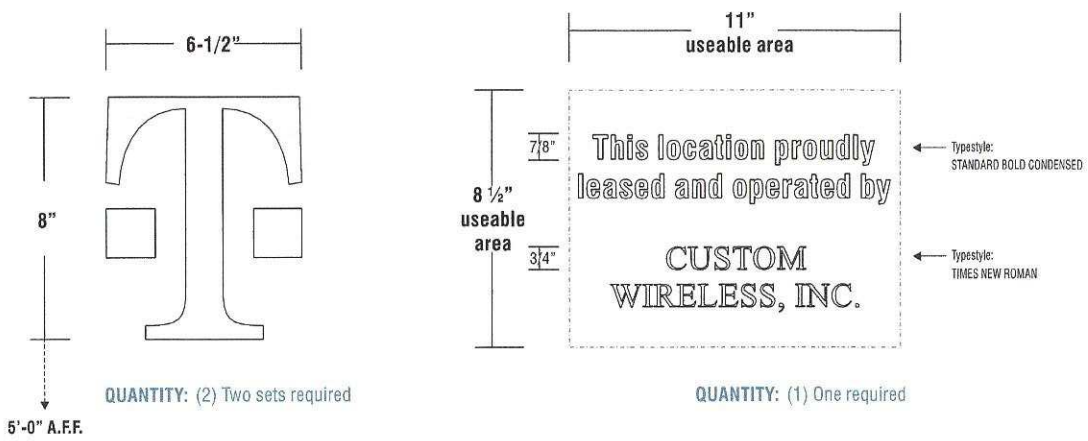

VINYL WINDOW GRAPHICS
Scale: 3/8" = 1'-0"

NOTE:
No dealer name abbreviations will be permitted; Full business name must be used in all cases

QUANTITY: (2) Two sets required

QUANTITY: (1) One required

APPLICATION: All graphics applied Second surface to inside of glass

COLOR MATCHING:

 3M 7725-10 White

NO OTHER GRAPHICS OR SIGNAGE TO BE PLACED ANYWHERE ON DOOR OR OTHER WINDOWS UNLESS SHOWN ON THE MERCHANDISING GUIDELINES

Partner with the best.

MC SIGN COMPANY **MC SERVICE SOLUTIONS** **MC LIGHTING SOLUTIONS**