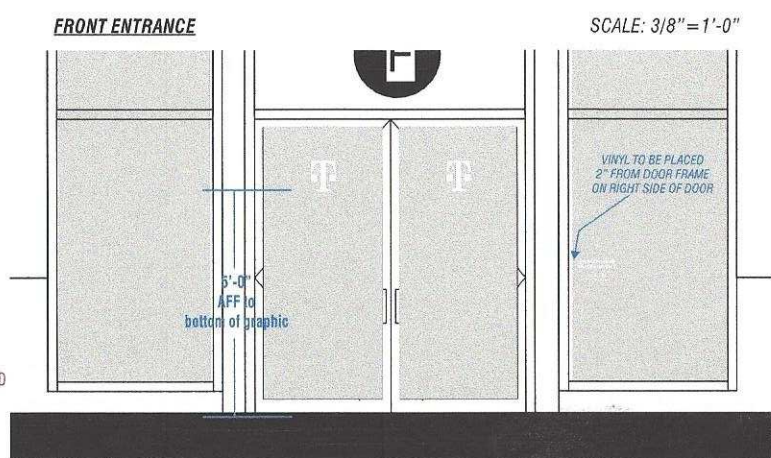

VINYL WINDOW GRAPHICS
Scale: 3/8" = 1'-0"

NOTE:
No dealer name abbreviations will be permitted; Full business name must be used in all cases

QUANTITY: (2) Two sets required

QUANTITY: (1) One required

APPLICATION: All graphics applied Second surface to inside of glass

COLOR MATCHING:

 3M 7725-10 White

NO OTHER GRAPHICS OR SIGNAGE TO BE PLACED ANYWHERE ON DOOR OR OTHER WINDOWS UNLESS SHOWN ON THE MERCHANDISING GUIDELINES

Partner with the best.

MC SIGN COMPANY **MC SERVICE SOLUTIONS** **MC LIGHTING SOLUTIONS**