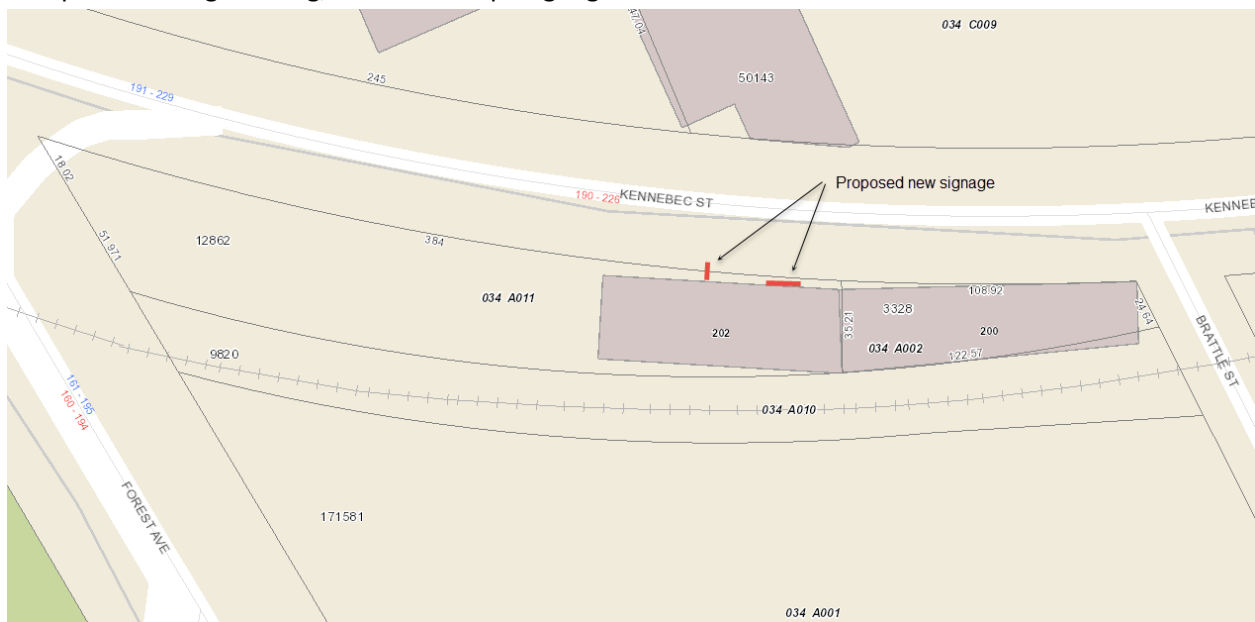

Aquarius
202 Kennebec Street
Portland Maine

Scope of Work:

- 1) Install Blade Sign over Front Door
- 2) Install flat Sign on Front of Building

Parcel info:

Lot 034 A011, Book and Page 32210/155

Plot plan showing building, lot size and apx signage locate.

Street view looking East on Kennebec Street. Current and proposed.

Proposed Blade sign:

Installation and Mounting:

Blade sign will be mounting to exterior of the building with (2) 3/8 lag screws. Sign will be free hanging from blade with standard sign clips supporting the 1/4 econopanel sign.

Proposed Building sign:

Installation and mounting:

The new sign will be made of econopanel an aluminum / plastic composite secured to the building using (6-8) # 8 screws.