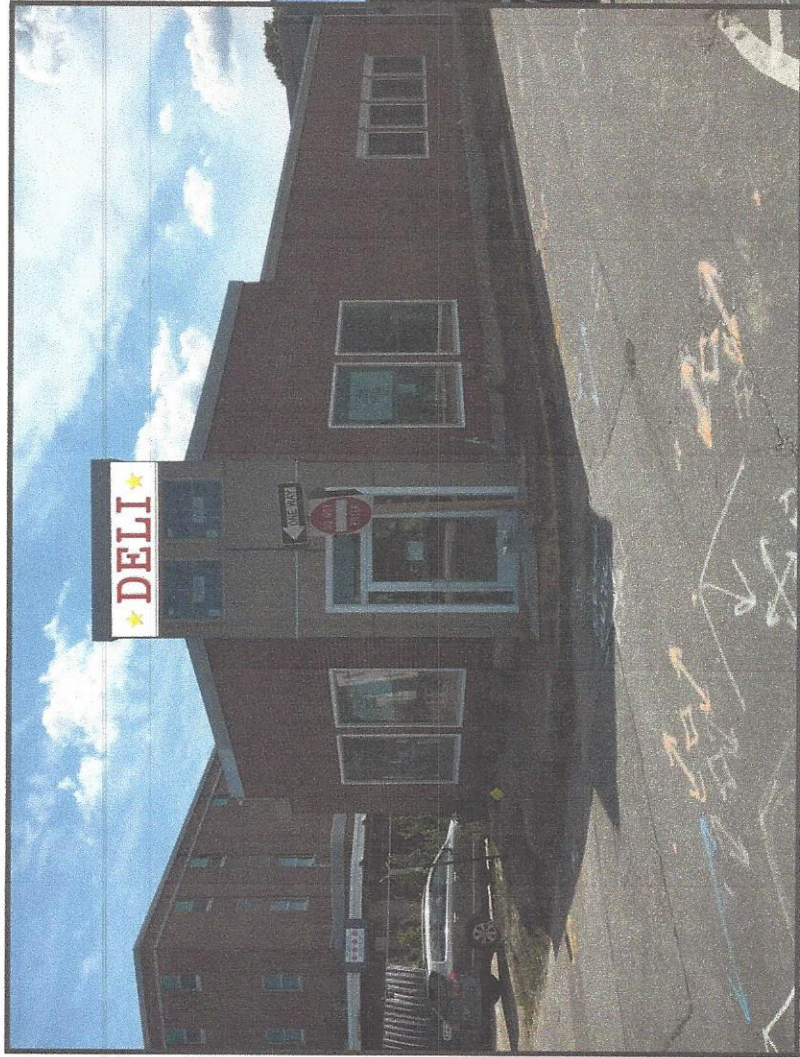

BUILDING SIGN

SCALE: 3/4" = 1'

A

1" CLEAR ACRYLIC W/
OPAQUE CARDINAL RED
VINYL APPLIED TO FACE

4" ALUMINUM FACED SIGN
PAINTED WHITE

1" CLEAR ACRYLIC
W/ OPAQUE SUNFLOWER
YELLOW VINYL APPLIED

(1) S.F. ~~APPROX~~ 2' x 8' x 4" INTERNALLY ILLUMINATED JIGGED OUT ALUMINUM SIGN ALUMINUM FACED SIGN JIGGED OUT W/ 1" ACRYLIC PUSHED THROUGH OPAQUE VINYL APPLIED TO FACE OF CLEAR ACRYLIC TO CREATE A HALO AROUND LETTERS AT NIGHT, ILLUMINATED W/ WHITE LED'S

Client & Location

Revisions

Customer Approval Signature

Drawing ID
D&L Building, Signable

Page #
1 of 1

Drawn By
Keryla

Date
07/25/2017

WO #