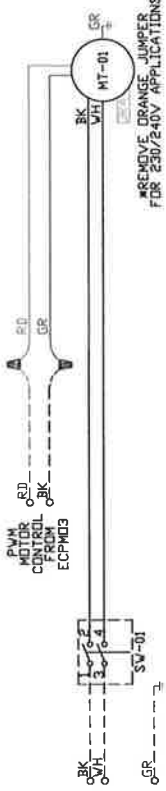

JOB 2895983 - Leavitt and Sons - ex only r1

Exhaust Fan Wiring

DRAWING NUMBER EXH2895983-1

SHIP DATE 7/27/2017

MODEL DUB6HFA

Installed Options

Component Identification Location

- MT-01 Fan Motor [20]
- SV-01 Main disconnect switch [20]

MOTOR INFO 077SHIP-115V-IP-68FLA

ELECTRICAL INFORMATION  
MOTOR/CTRL MOP 15A

NOTES  
--- DENOTES FIELD WIRING  
- - - DENOTES INTERNAL WIRING

WIRE COLOR  
BK - BLACK YW - YELLOW  
BL - BLUE GR - GREEN  
BR - BROWN GY - GRAY  
BR - BROWN PR - PURPLE  
RD - RED PK - PINK  
WH - WHITE

1  
2  
3  
4  
5  
6  
7  
8  
9  
10  
11  
12  
13  
14  
15  
16  
17  
18  
19  
20  
21  
22  
23