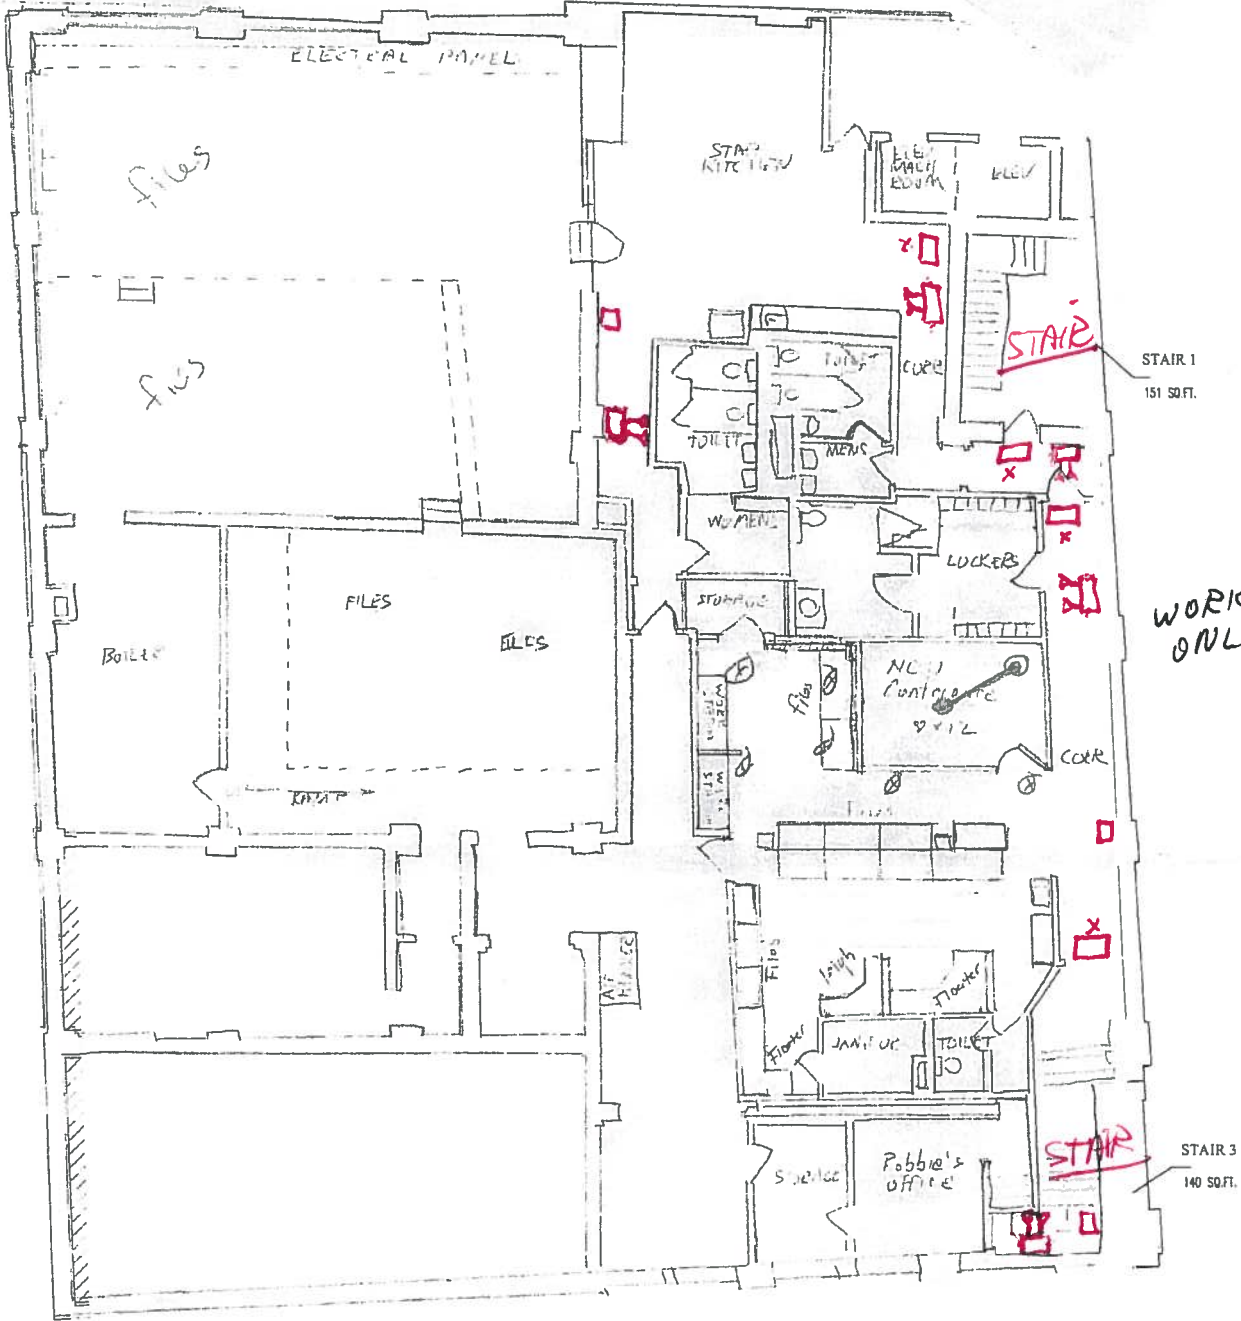

E2.03

6024

I BASEMENT FLOOR SPACE PLAN
 ID-101 SCALE: 1/8" = 1'-0"

- Symbol List
- - Fire Enunciator
 - ▭ x - Exit Sign
 - ▭ ↗ - Emergency Exit

BASEMENT LIFE SAFETY PLAN

E2.03