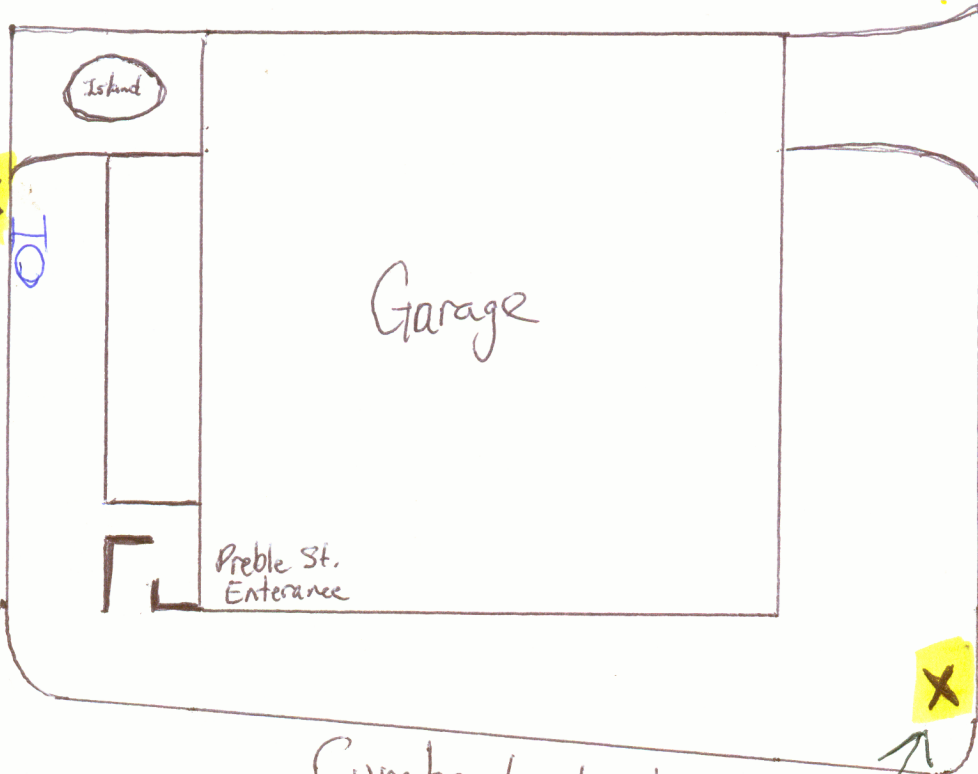

Portland Public Market Garage

Early Bird Sign from 7am - 10am

Proposed
Location
of
1st
Sign

Preble St.

Elm St.

Cumberland Ave

Proposed
Location
for 2nd
Sign

Early Bird Sign
From 7am - 10am
Public Parking Sign
from 10am - 6:30pm