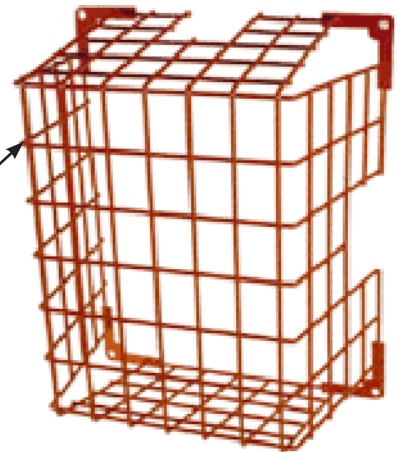

**NO
EXCUSES!**

Smoke Detector
Guard

Heat Detector
Guard

Smoke Detector
Guard

SAE Device Guards

Our Device Guards are designed to protect audio visuals, heat detectors, smoke detectors and a variety of other devices. Manufactured of welded steel wire construction, these durable designs are engineered to protect the vital components of building systems without interfering with the device's operation.

The SDG's universal design provides maximum strength, air flow and visibility. Select from our variety of device guards and add a custom finish to compliment interiors, and to avoid vandalism, add optional custom tamper resistant hardware. Custom hardware and finishes sold separately.

Standard Features:

- Heavy gauge welded steel wire construction
- Durable finishes
- Installation hardware included

Options:

- Tamper resistant hardware
- Custom finish

Welded Steel Wire

Rectangular Signal
Guard