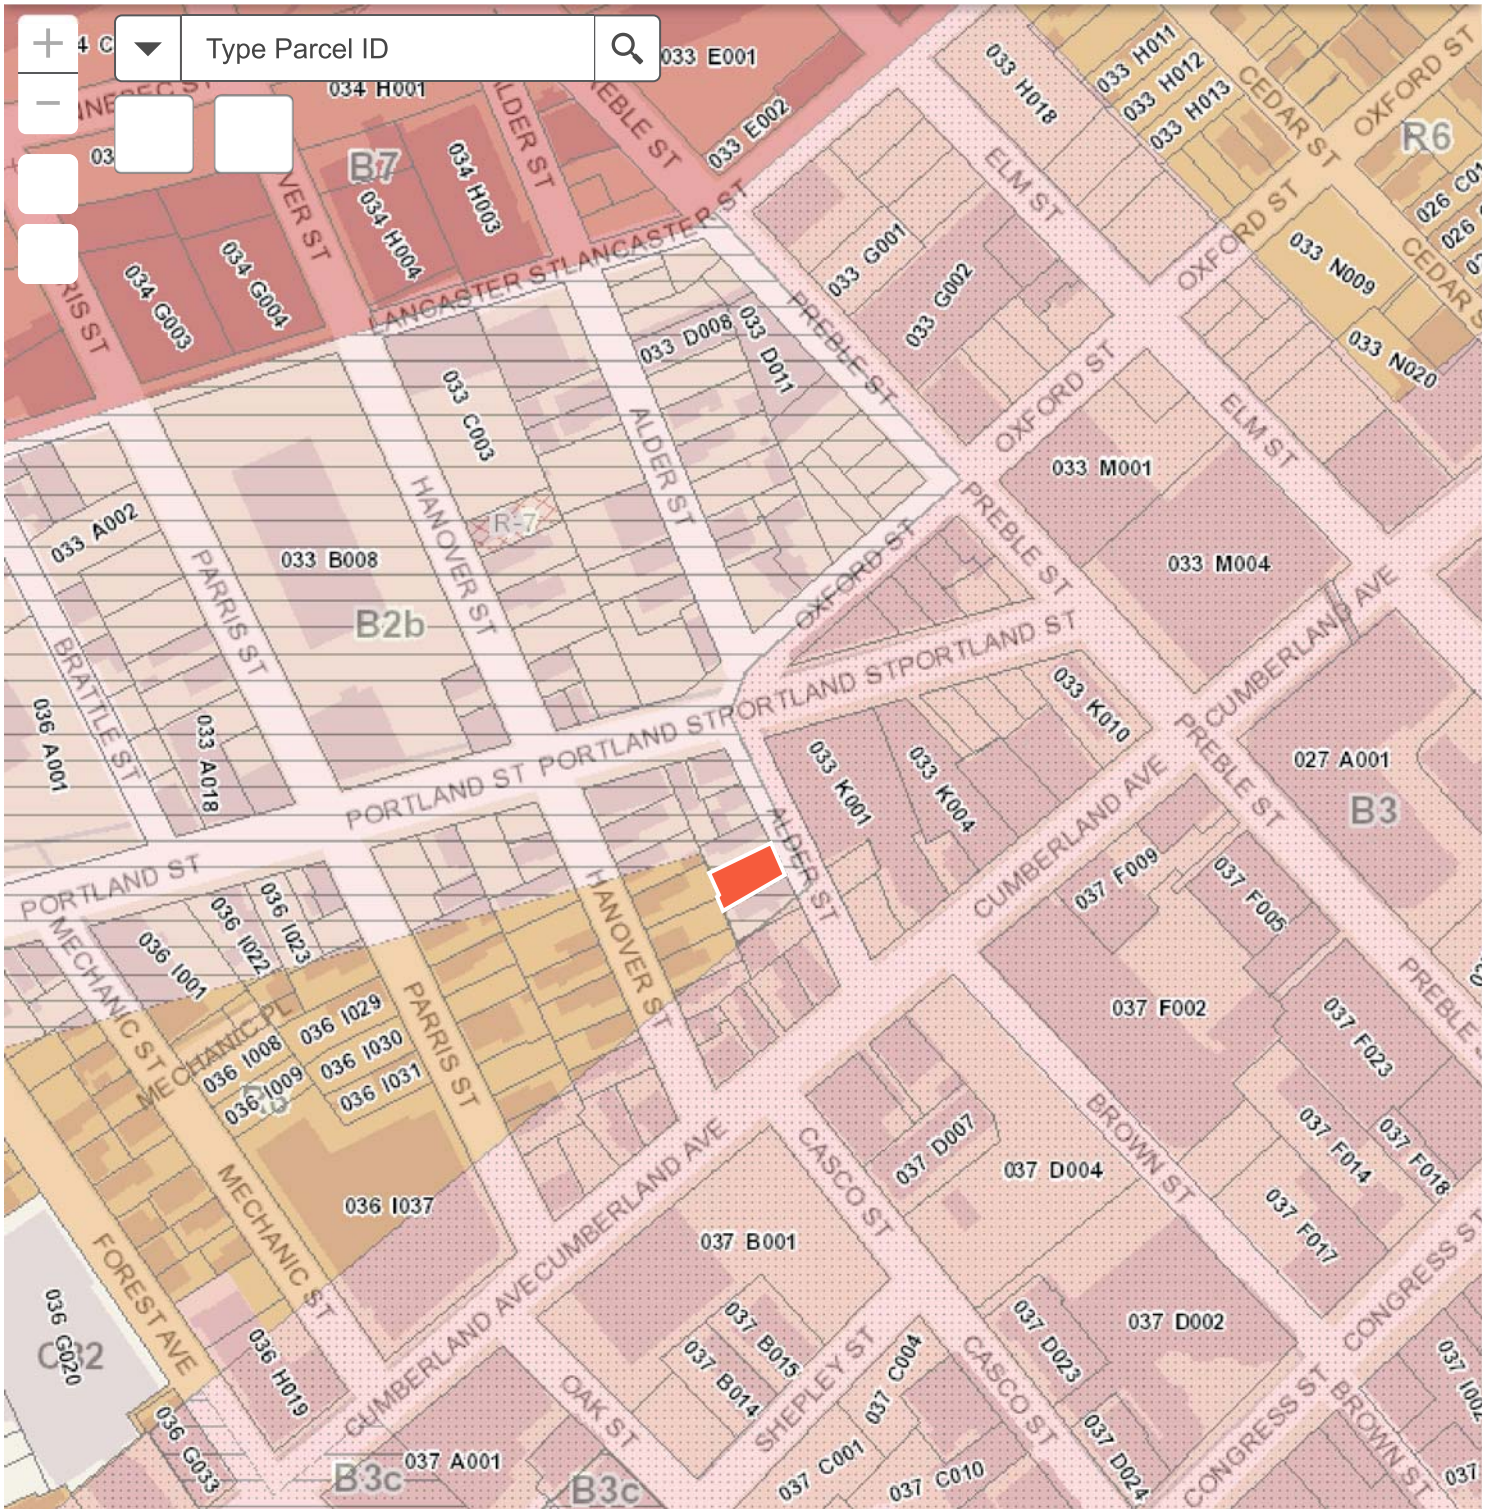

12 Alder St - Conditional Use

200ft

2,929,464.882 301,122.721 Feet