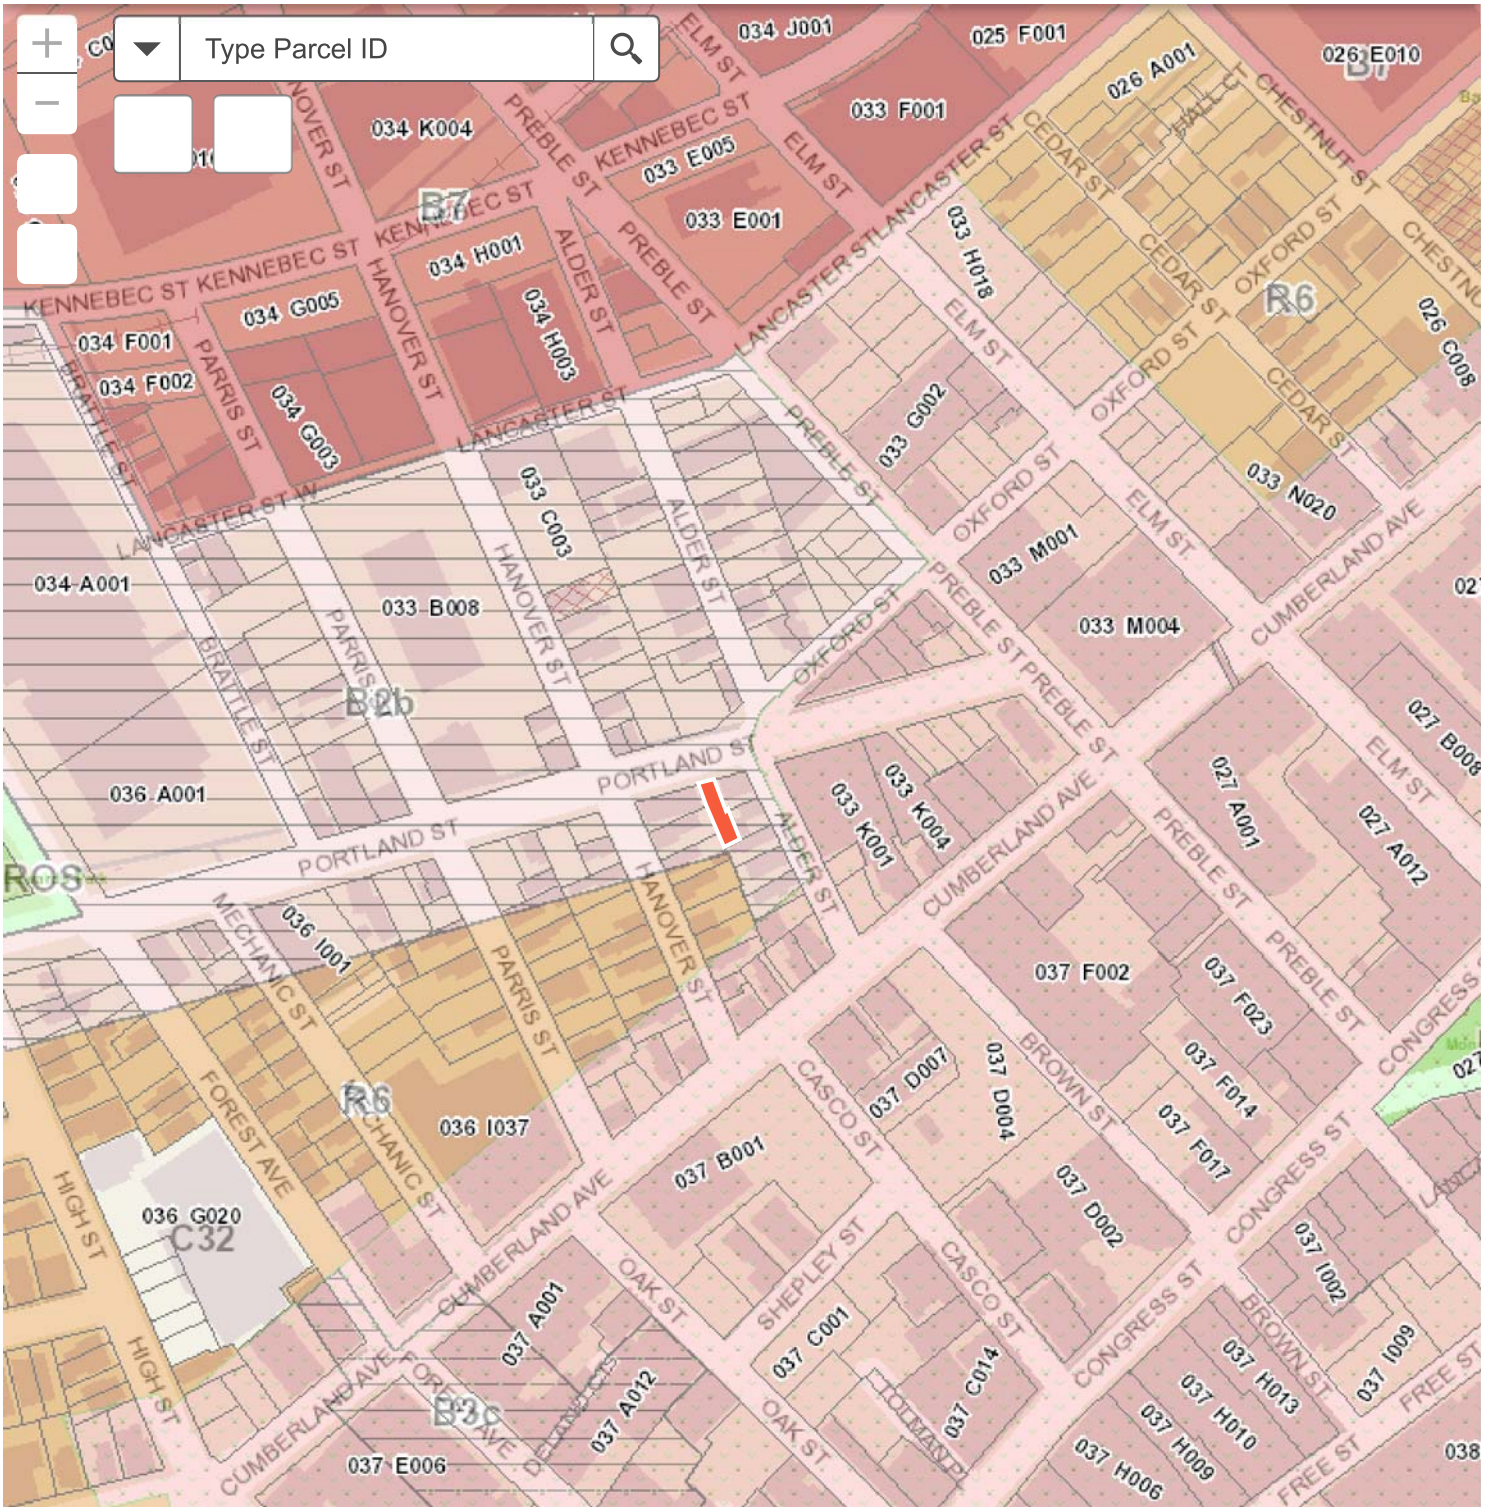

# 38 Portland St - Conditional Use

300ft  
2,930,038.764 301,262.550 Feet