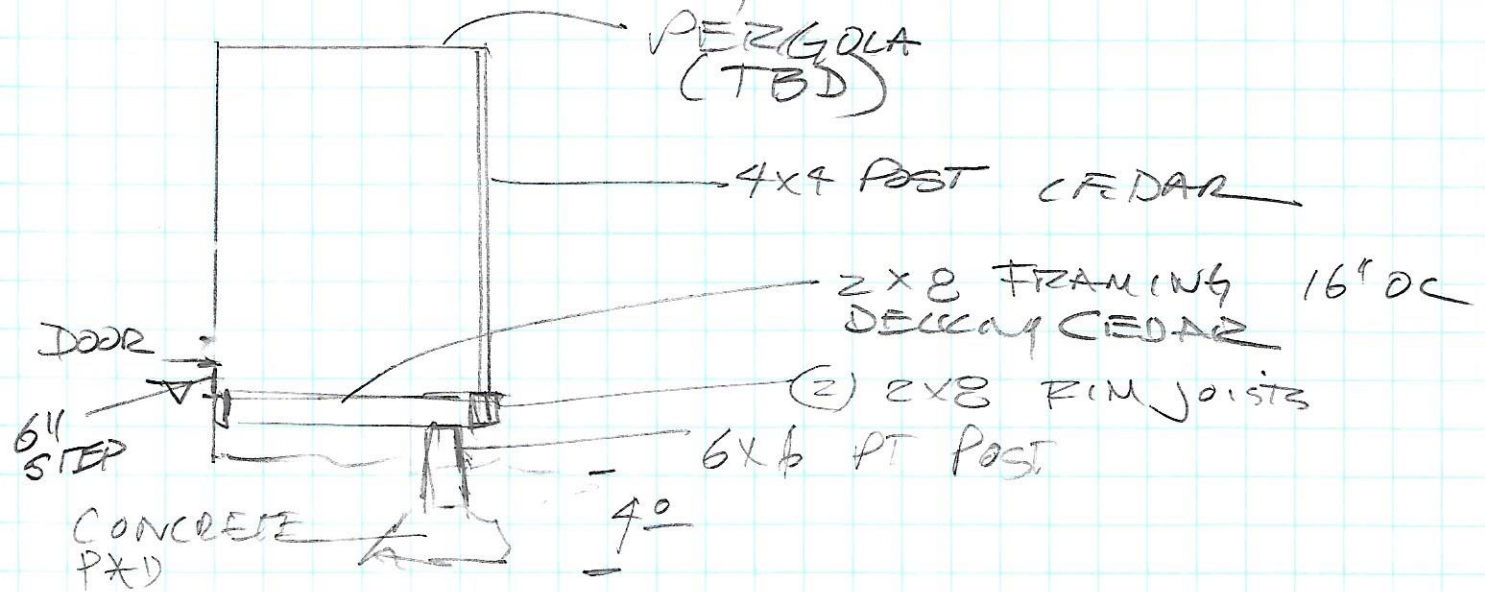

# 14 HANDLER

## FRENCH DOOR FRAMING

## DECK FRAMING

THE DECK WILL BE A 5x8' WITH  
PERGOLA BUILT AS SET FORTH  
ABOVE