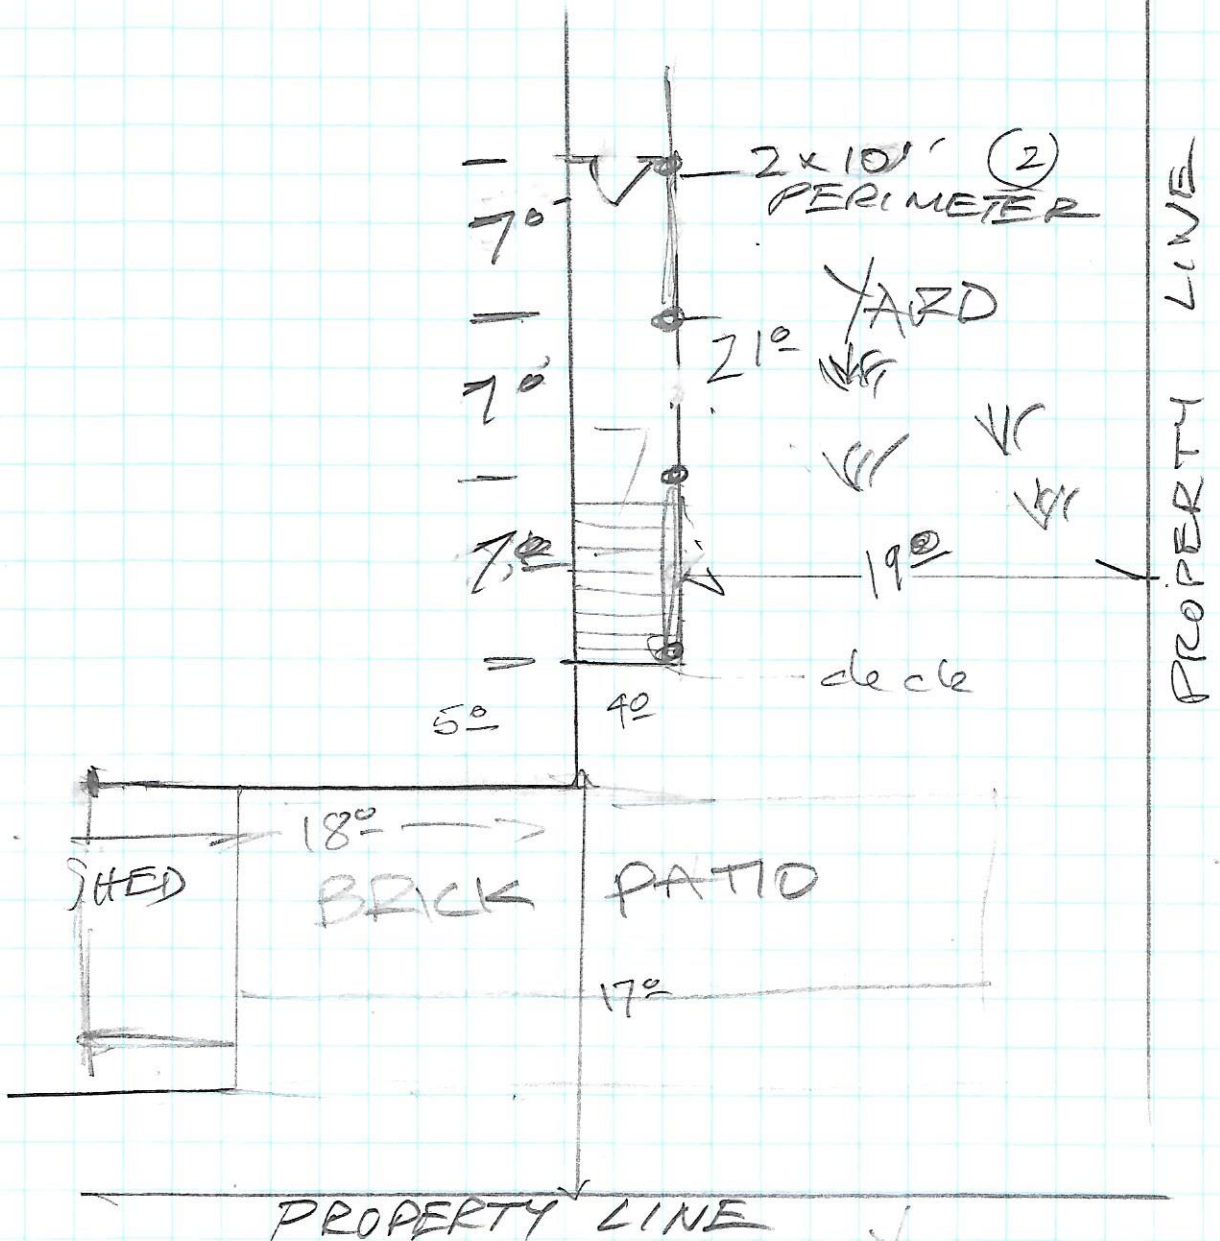

14 HANOVER DECK PLAN + PLOT PLAN

1/8" = 1 Foot