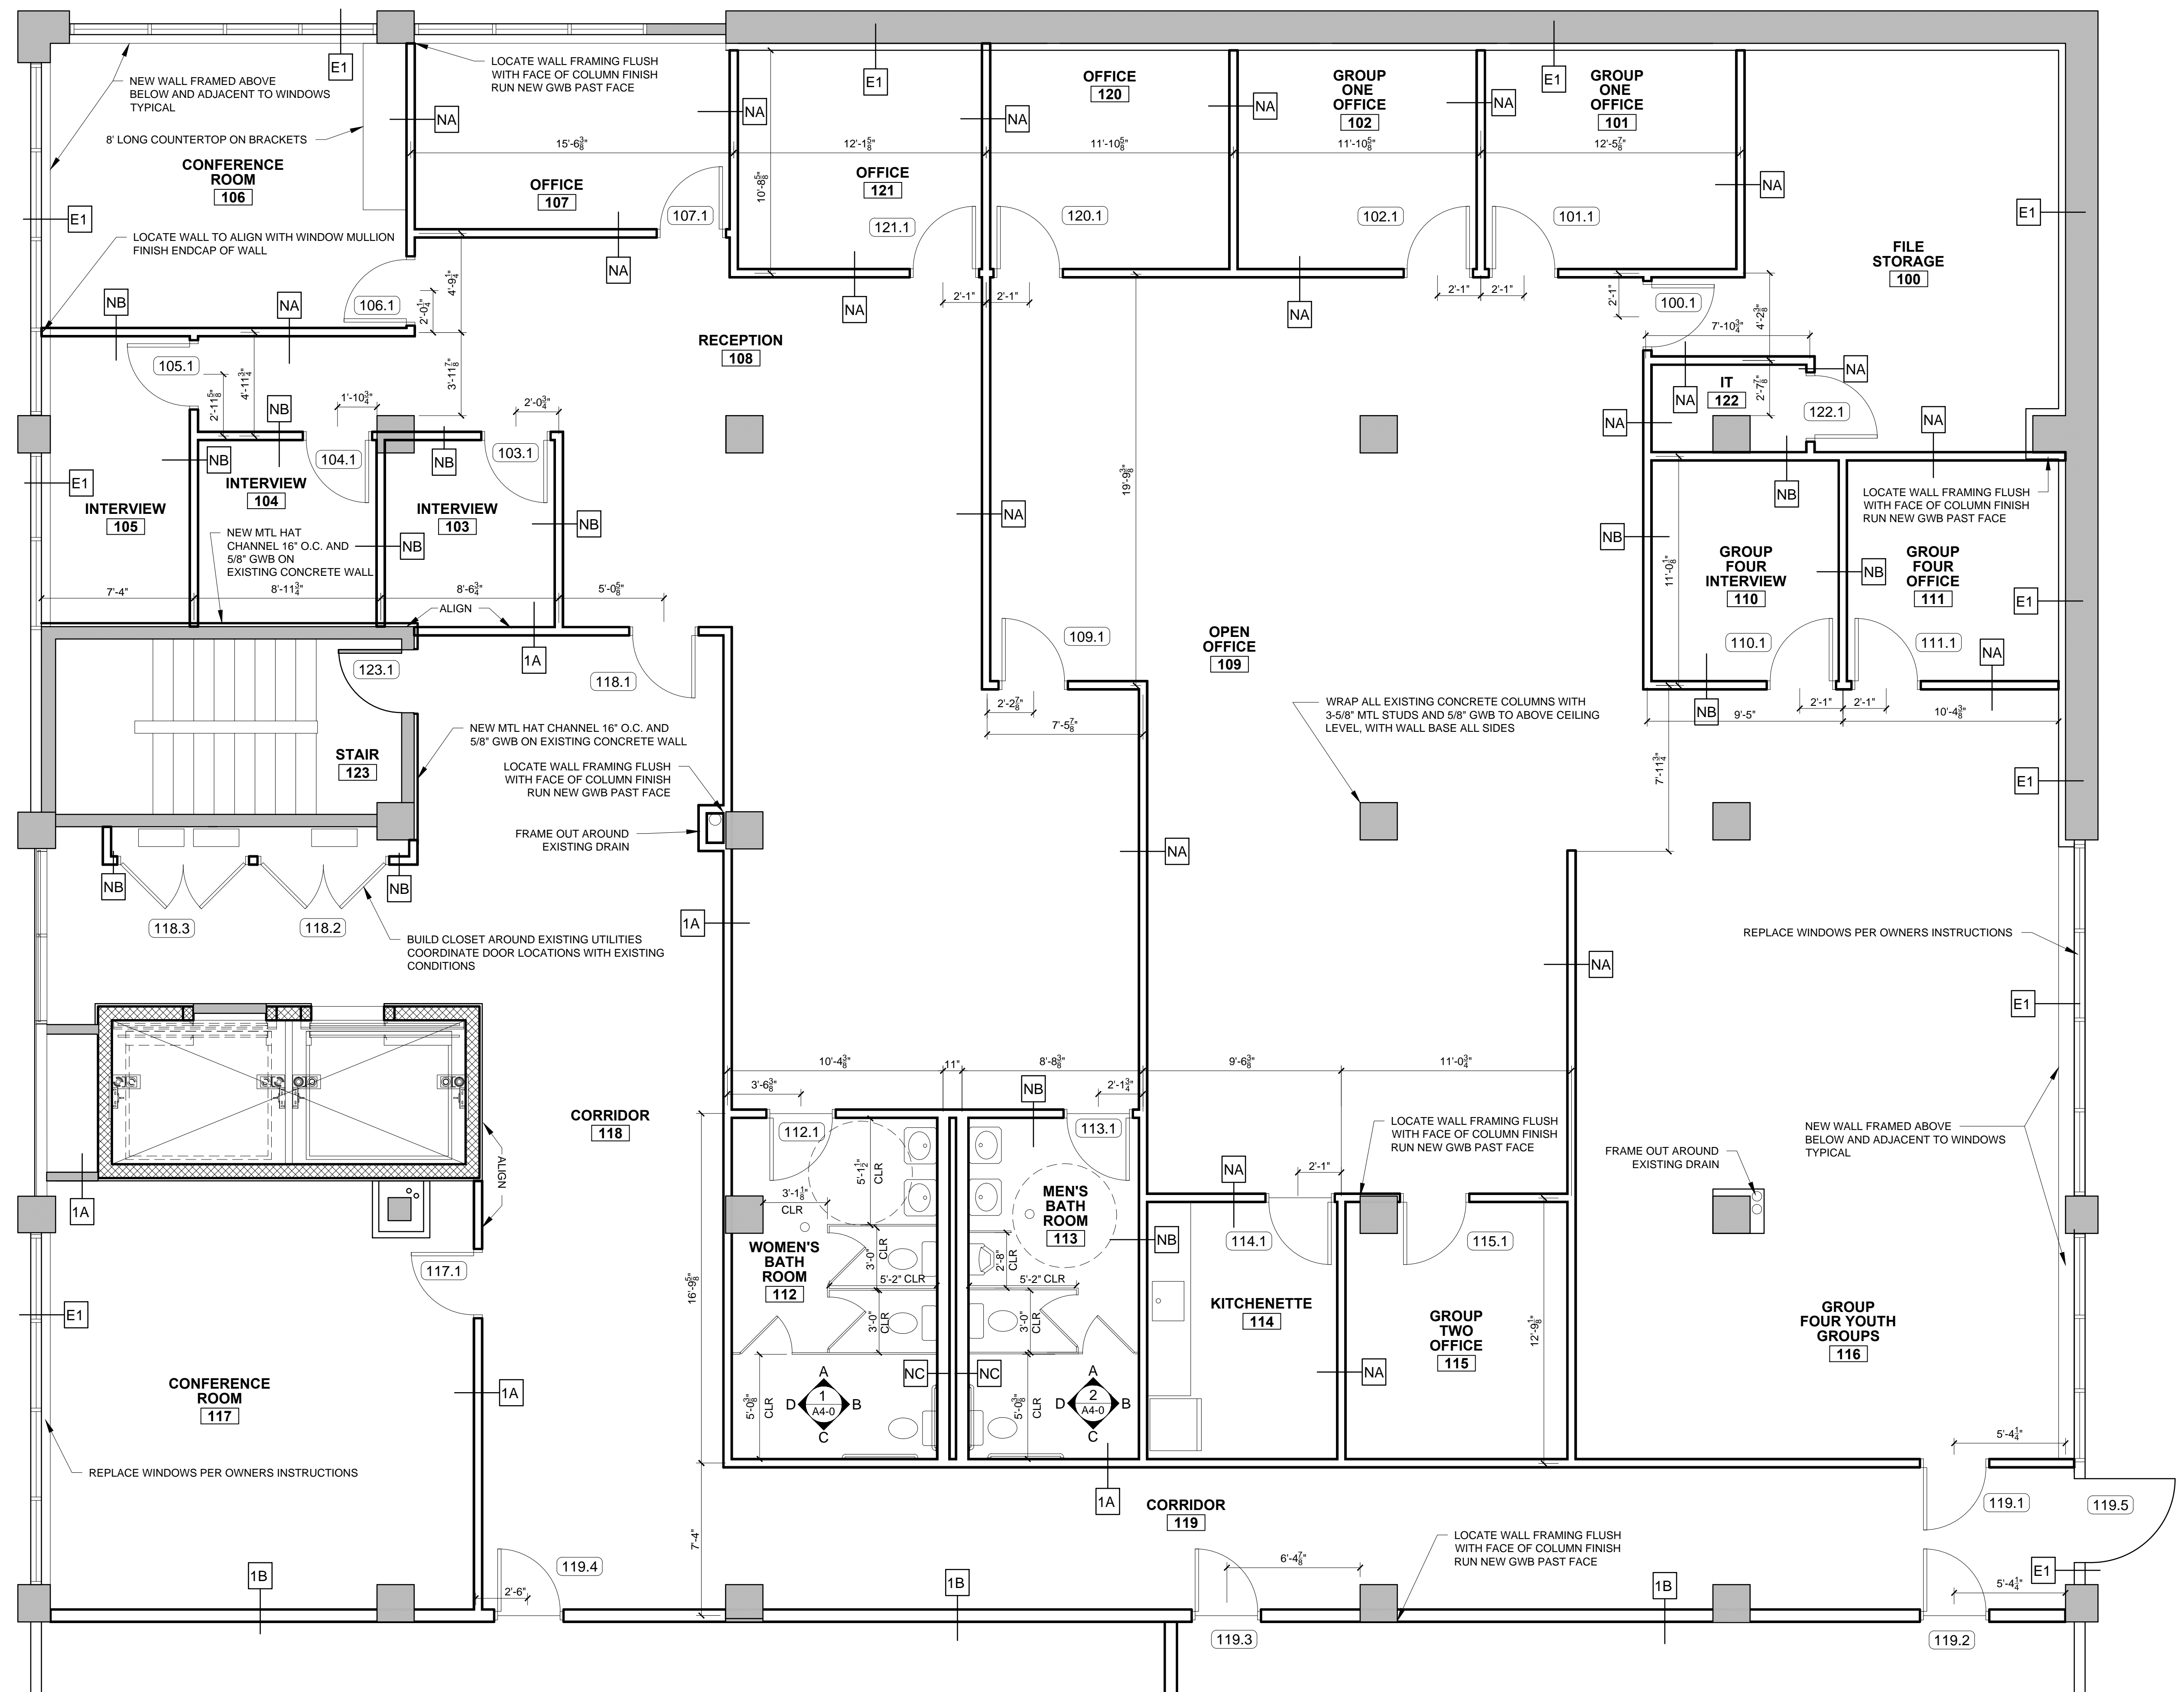

DATE: DECEMBER 3, 2014

PROJECT No. 1448

DRAWN BY: RJS

CHECKED BY: RJS

SCALE: AS NOTED

SHEET TITLE:
FLOOR PLAN

A1-0

1 FIRST FLOOR PLAN
1/4" = 1'-0"

OXFORD STREET LEVEL