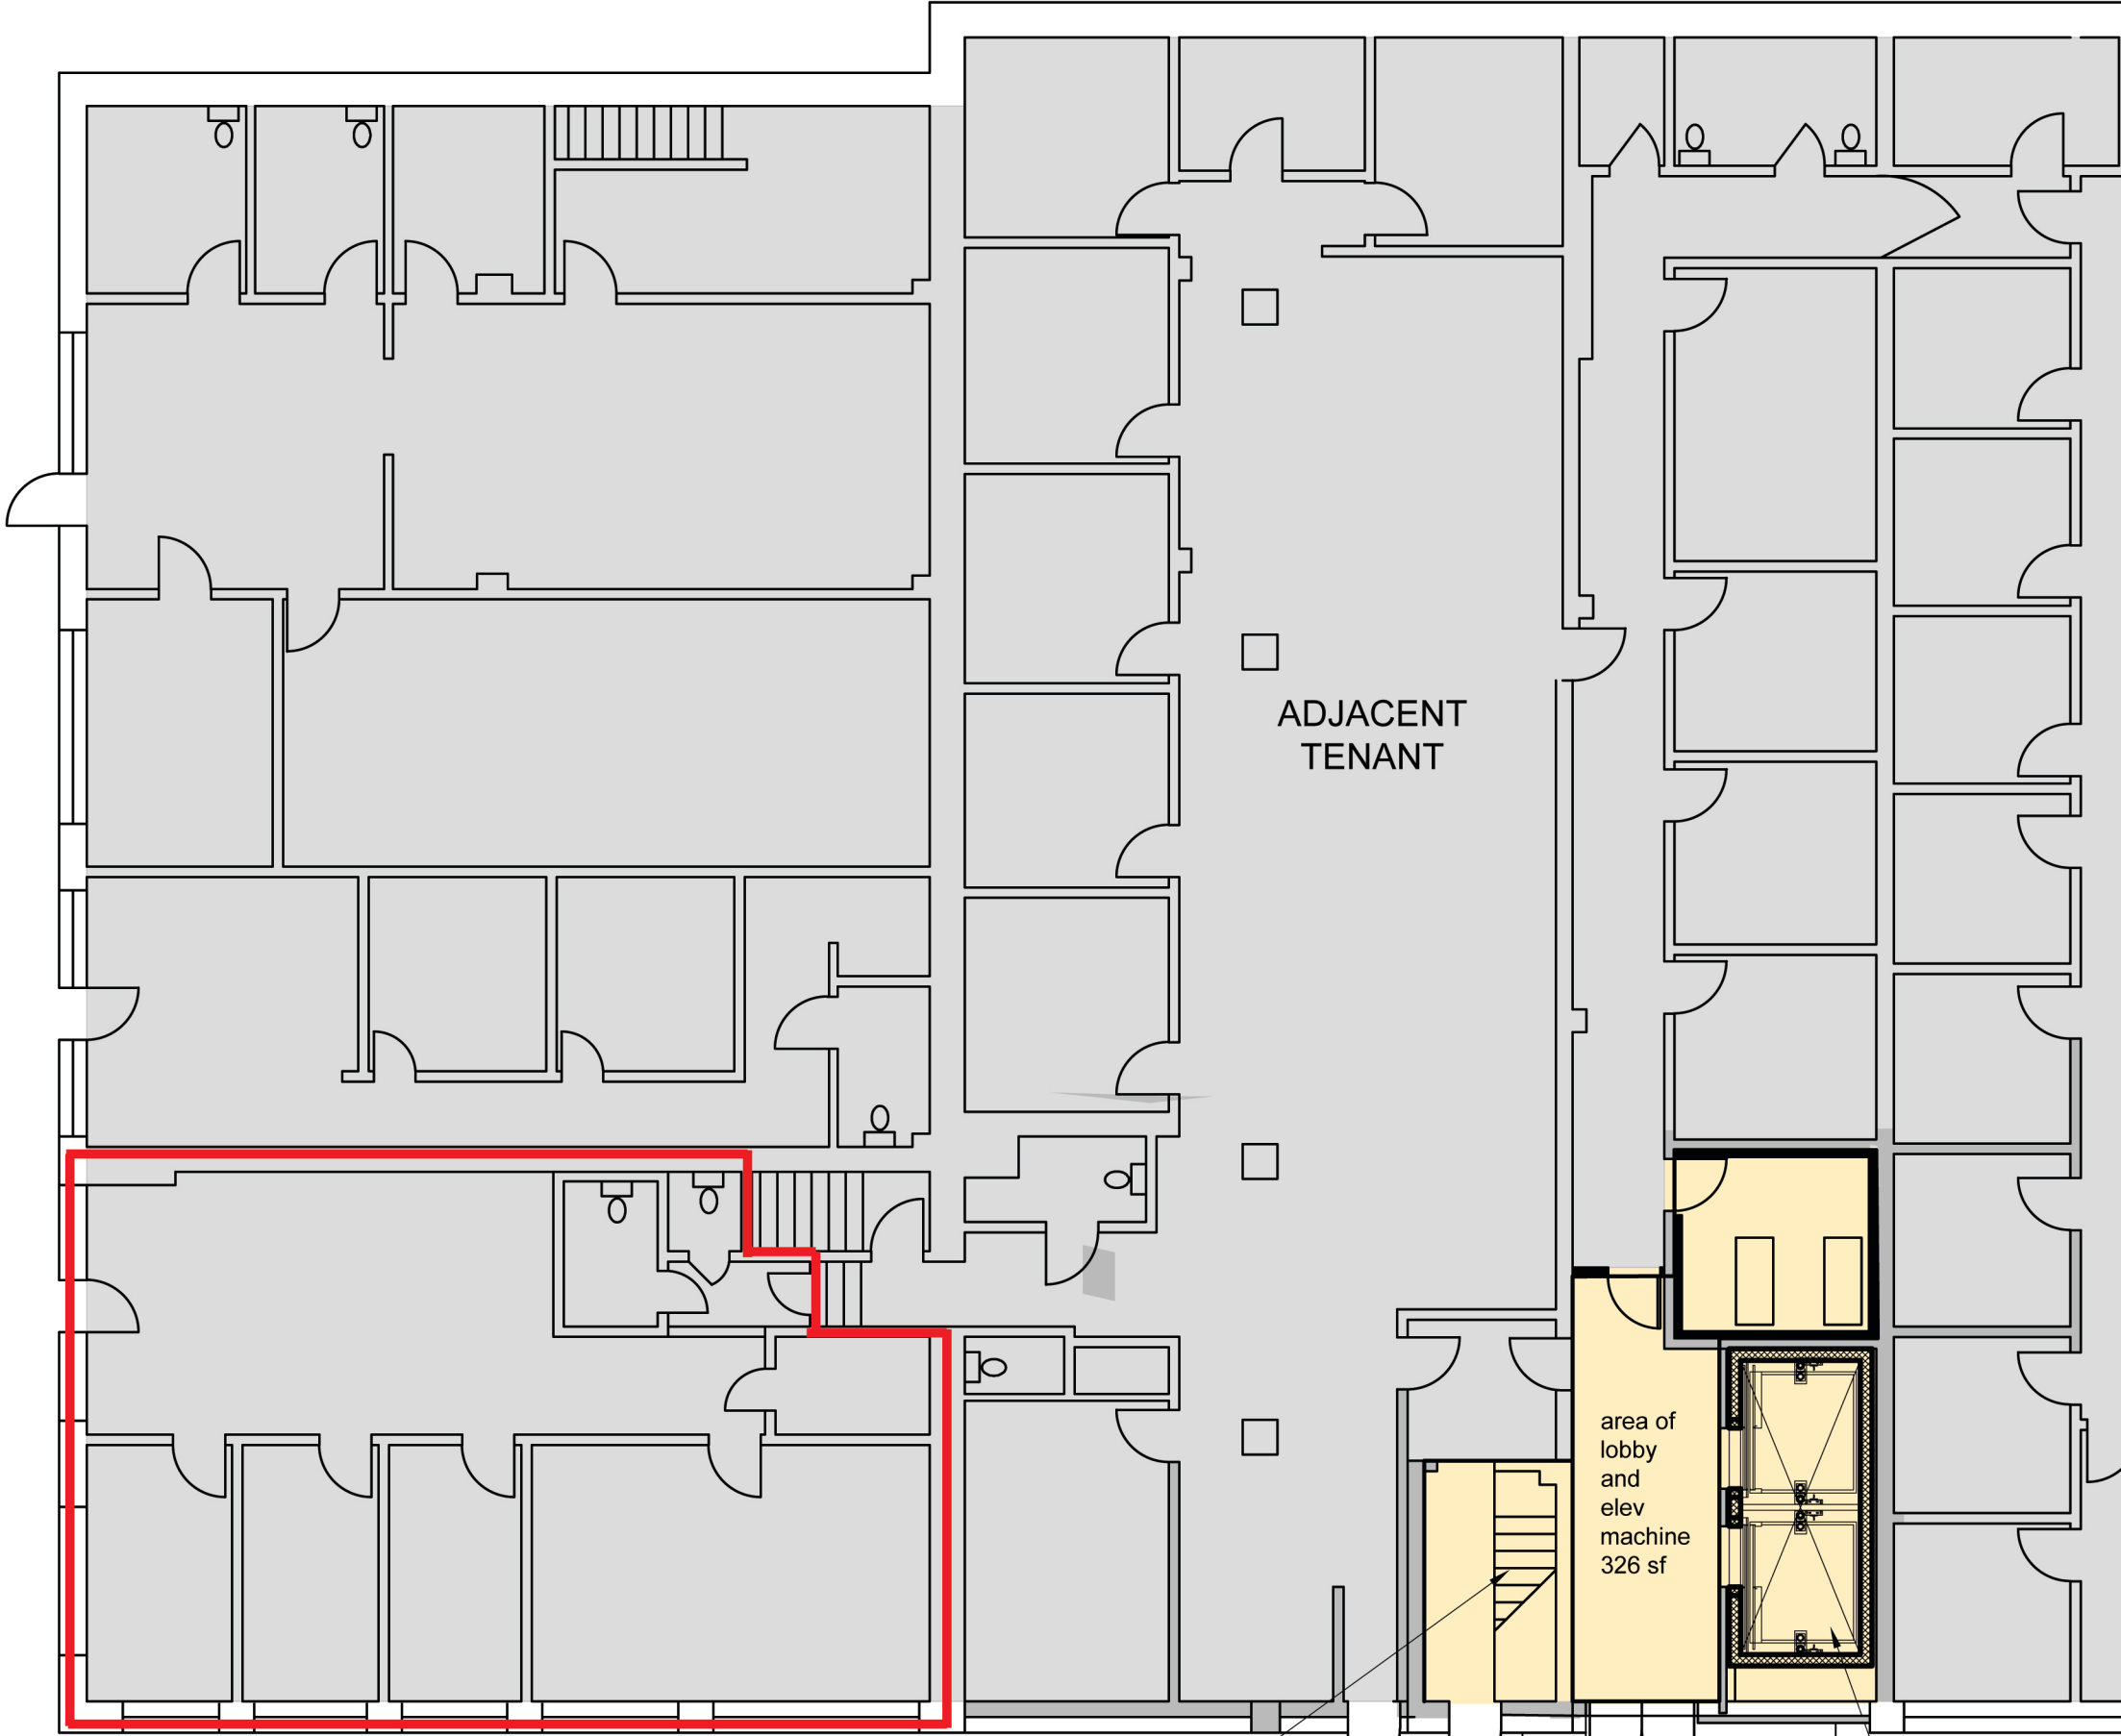

ELM
STREET

ADJACENT
TENANT

area of
lobby and
elev
machine
326 sf