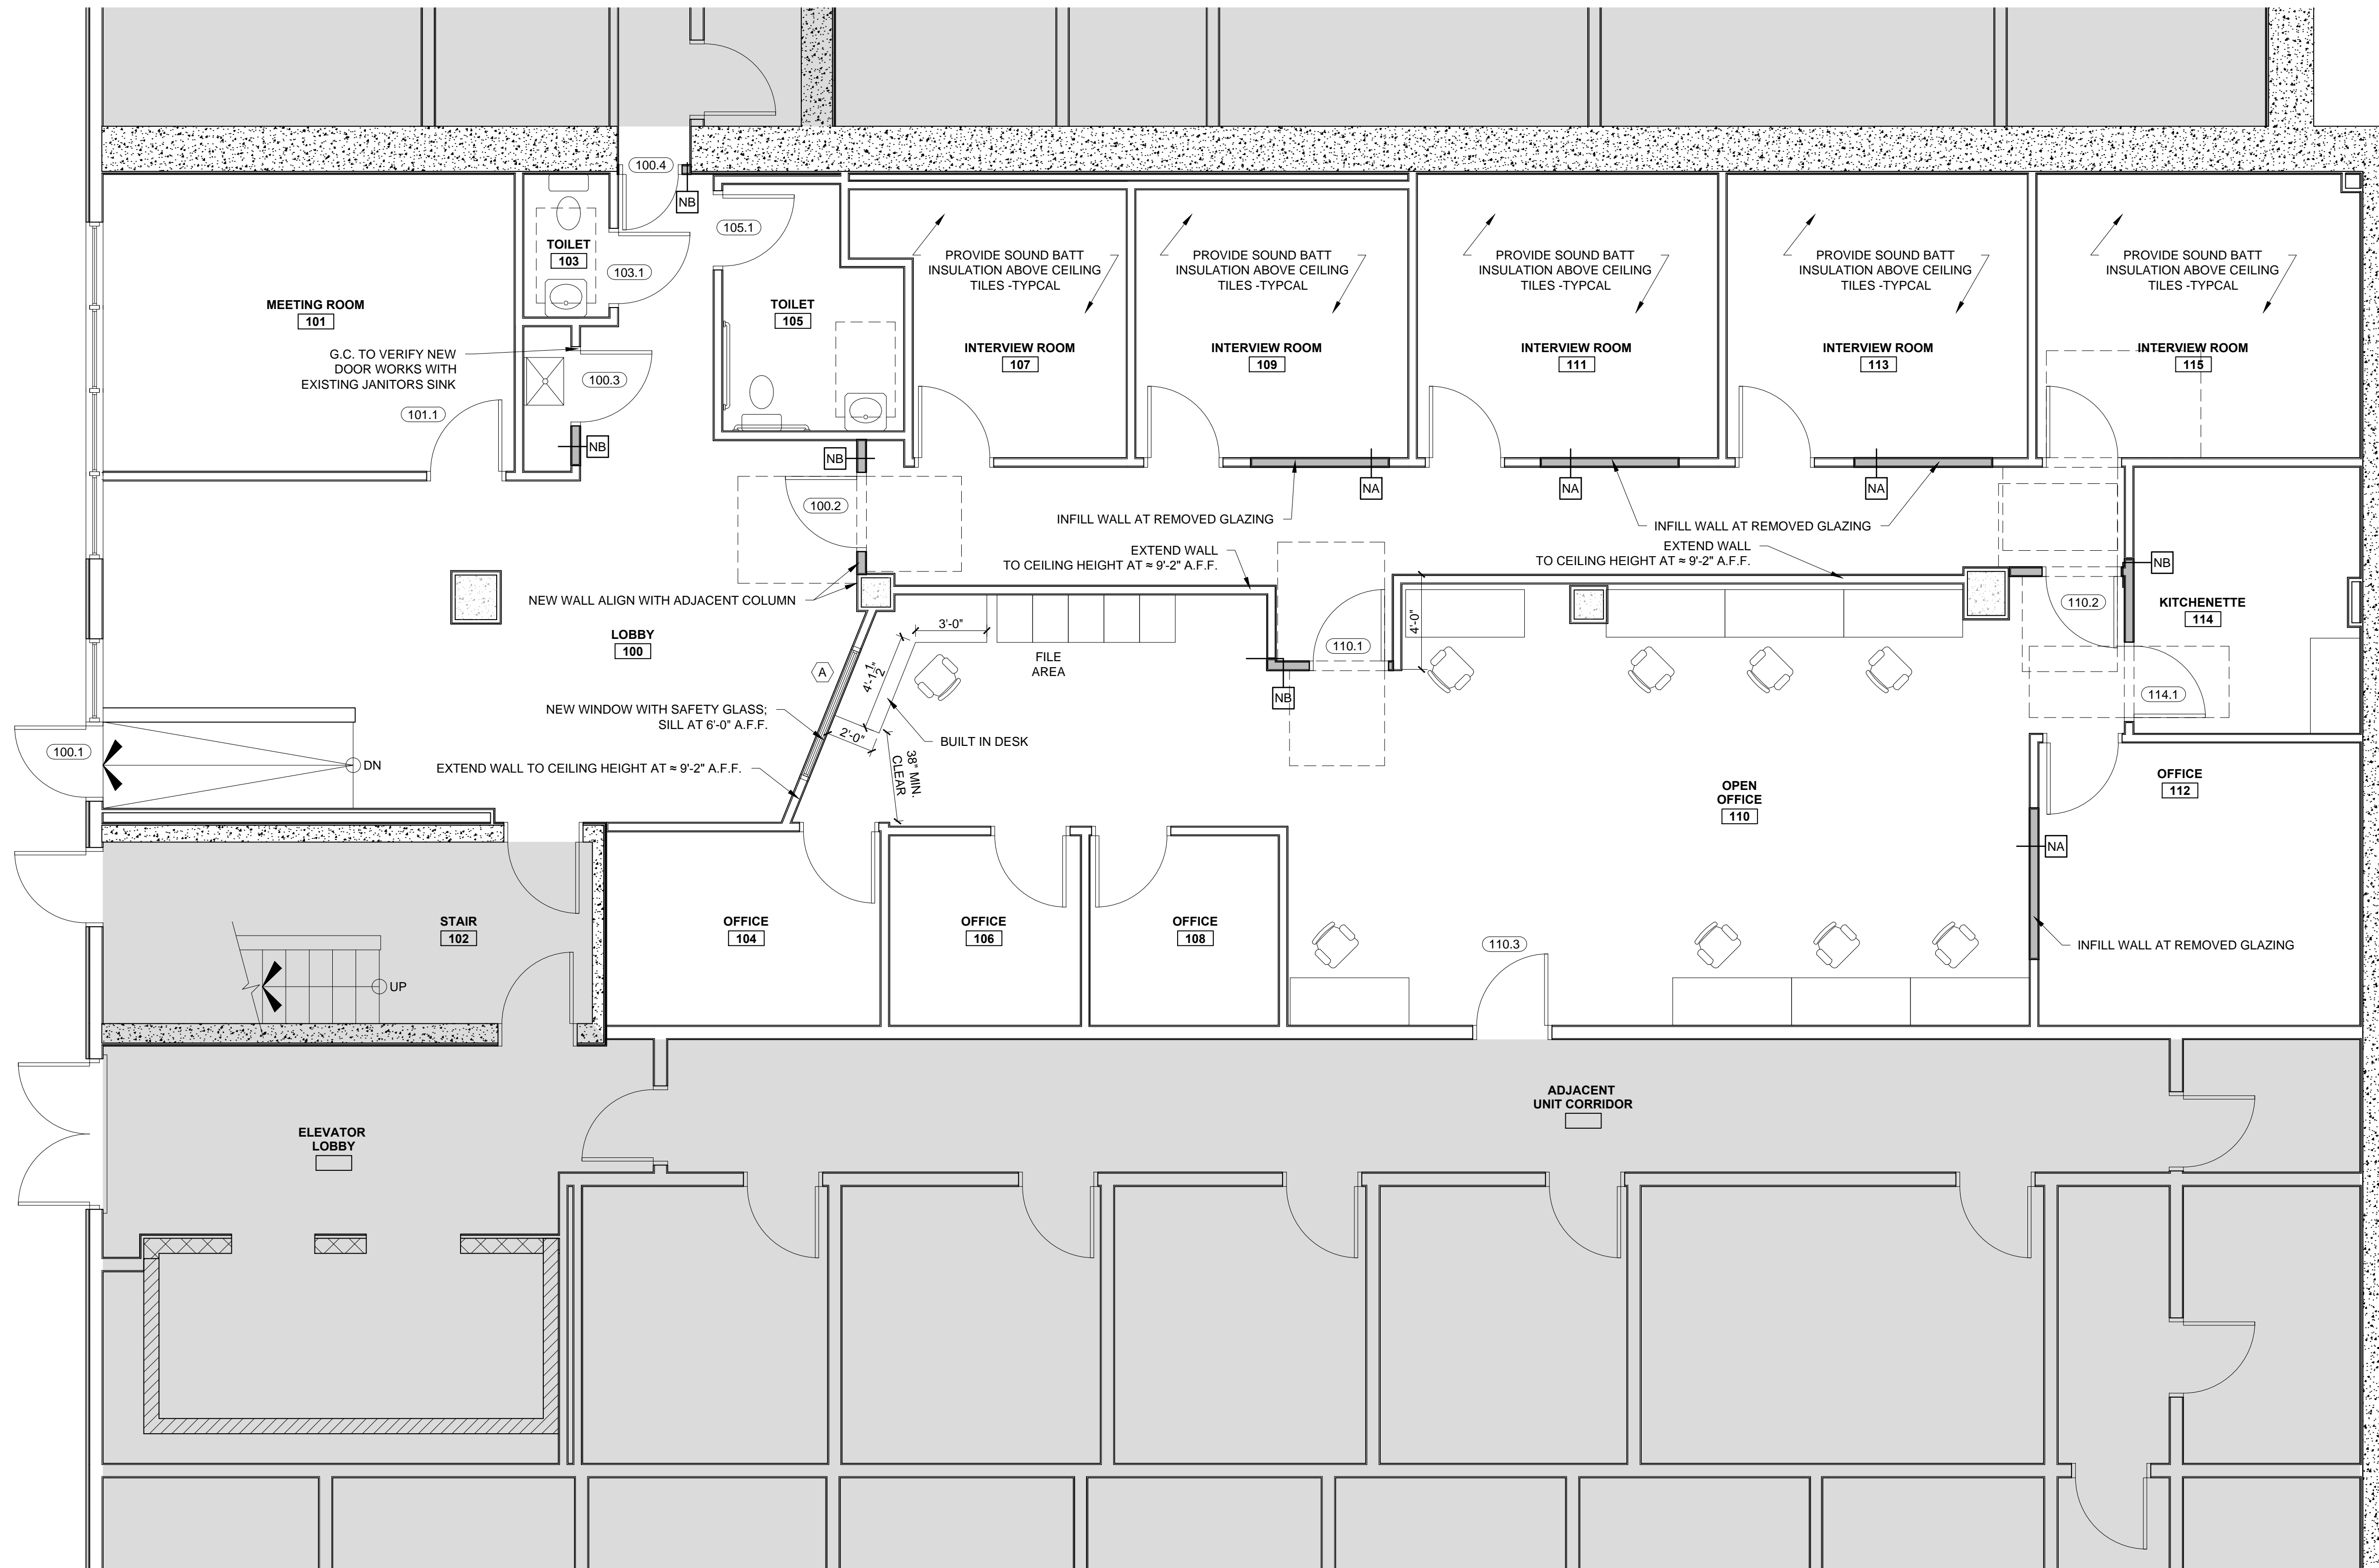

© 2017 RYAN SENATORE ARCHITECTURE

190 LANCASTER STREET
FIRST FLOOR RENOVATION
PORTLAND, MAINE

CONSULTANTS:

REVISIONS:

DATE: MARCH 28, 2017

PROJECT No. 1633

DRAWN BY: JPF

CHECKED BY: RJS

SCALE: AS NOTED

SHEET TITLE:
FIRST FLOOR
PLAN

A1-0

WALL LEGEND

EXISTING WALL

NEW WALL

1 FIRST FLOOR PLAN
1/4" = 1'-0"