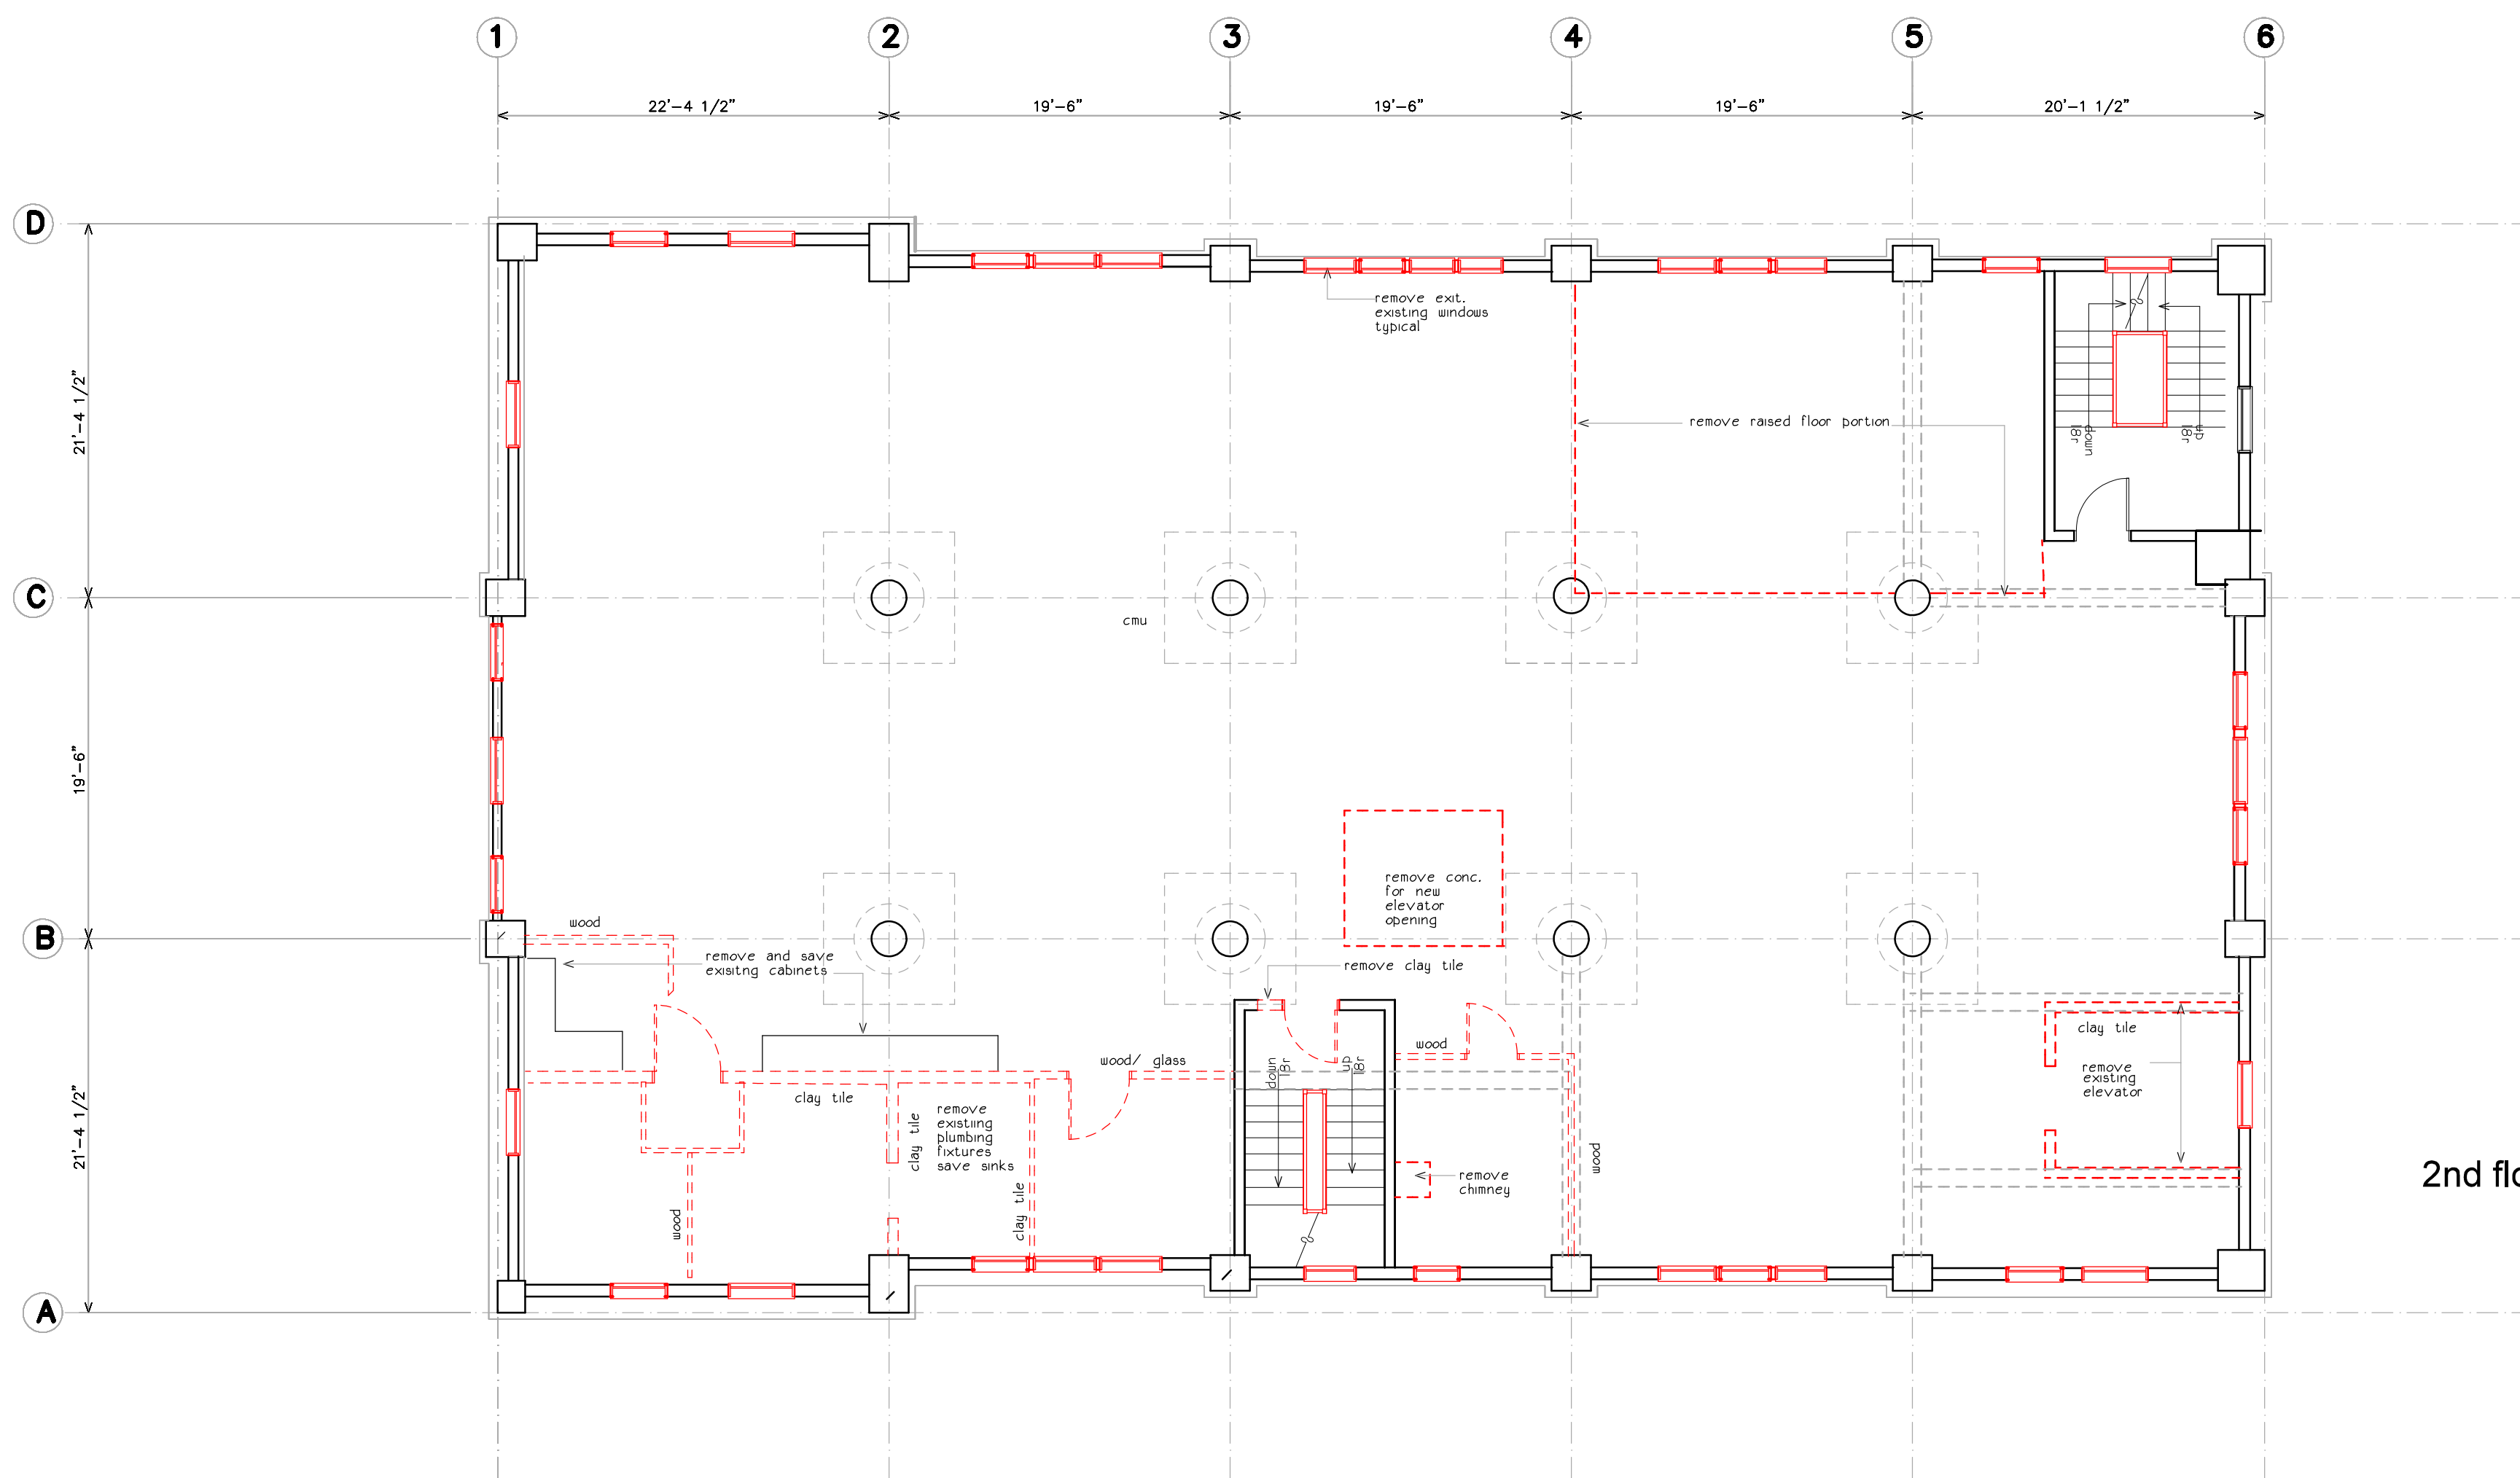

3rd floor

2nd floor

Schlotterbeck Block

117 Preble Street
Portland, Maine

Schlotterbeck Block LLC

dec. 2015

3rd floor demo plan 2nd floor demo plan for review/ pricing

D1.2