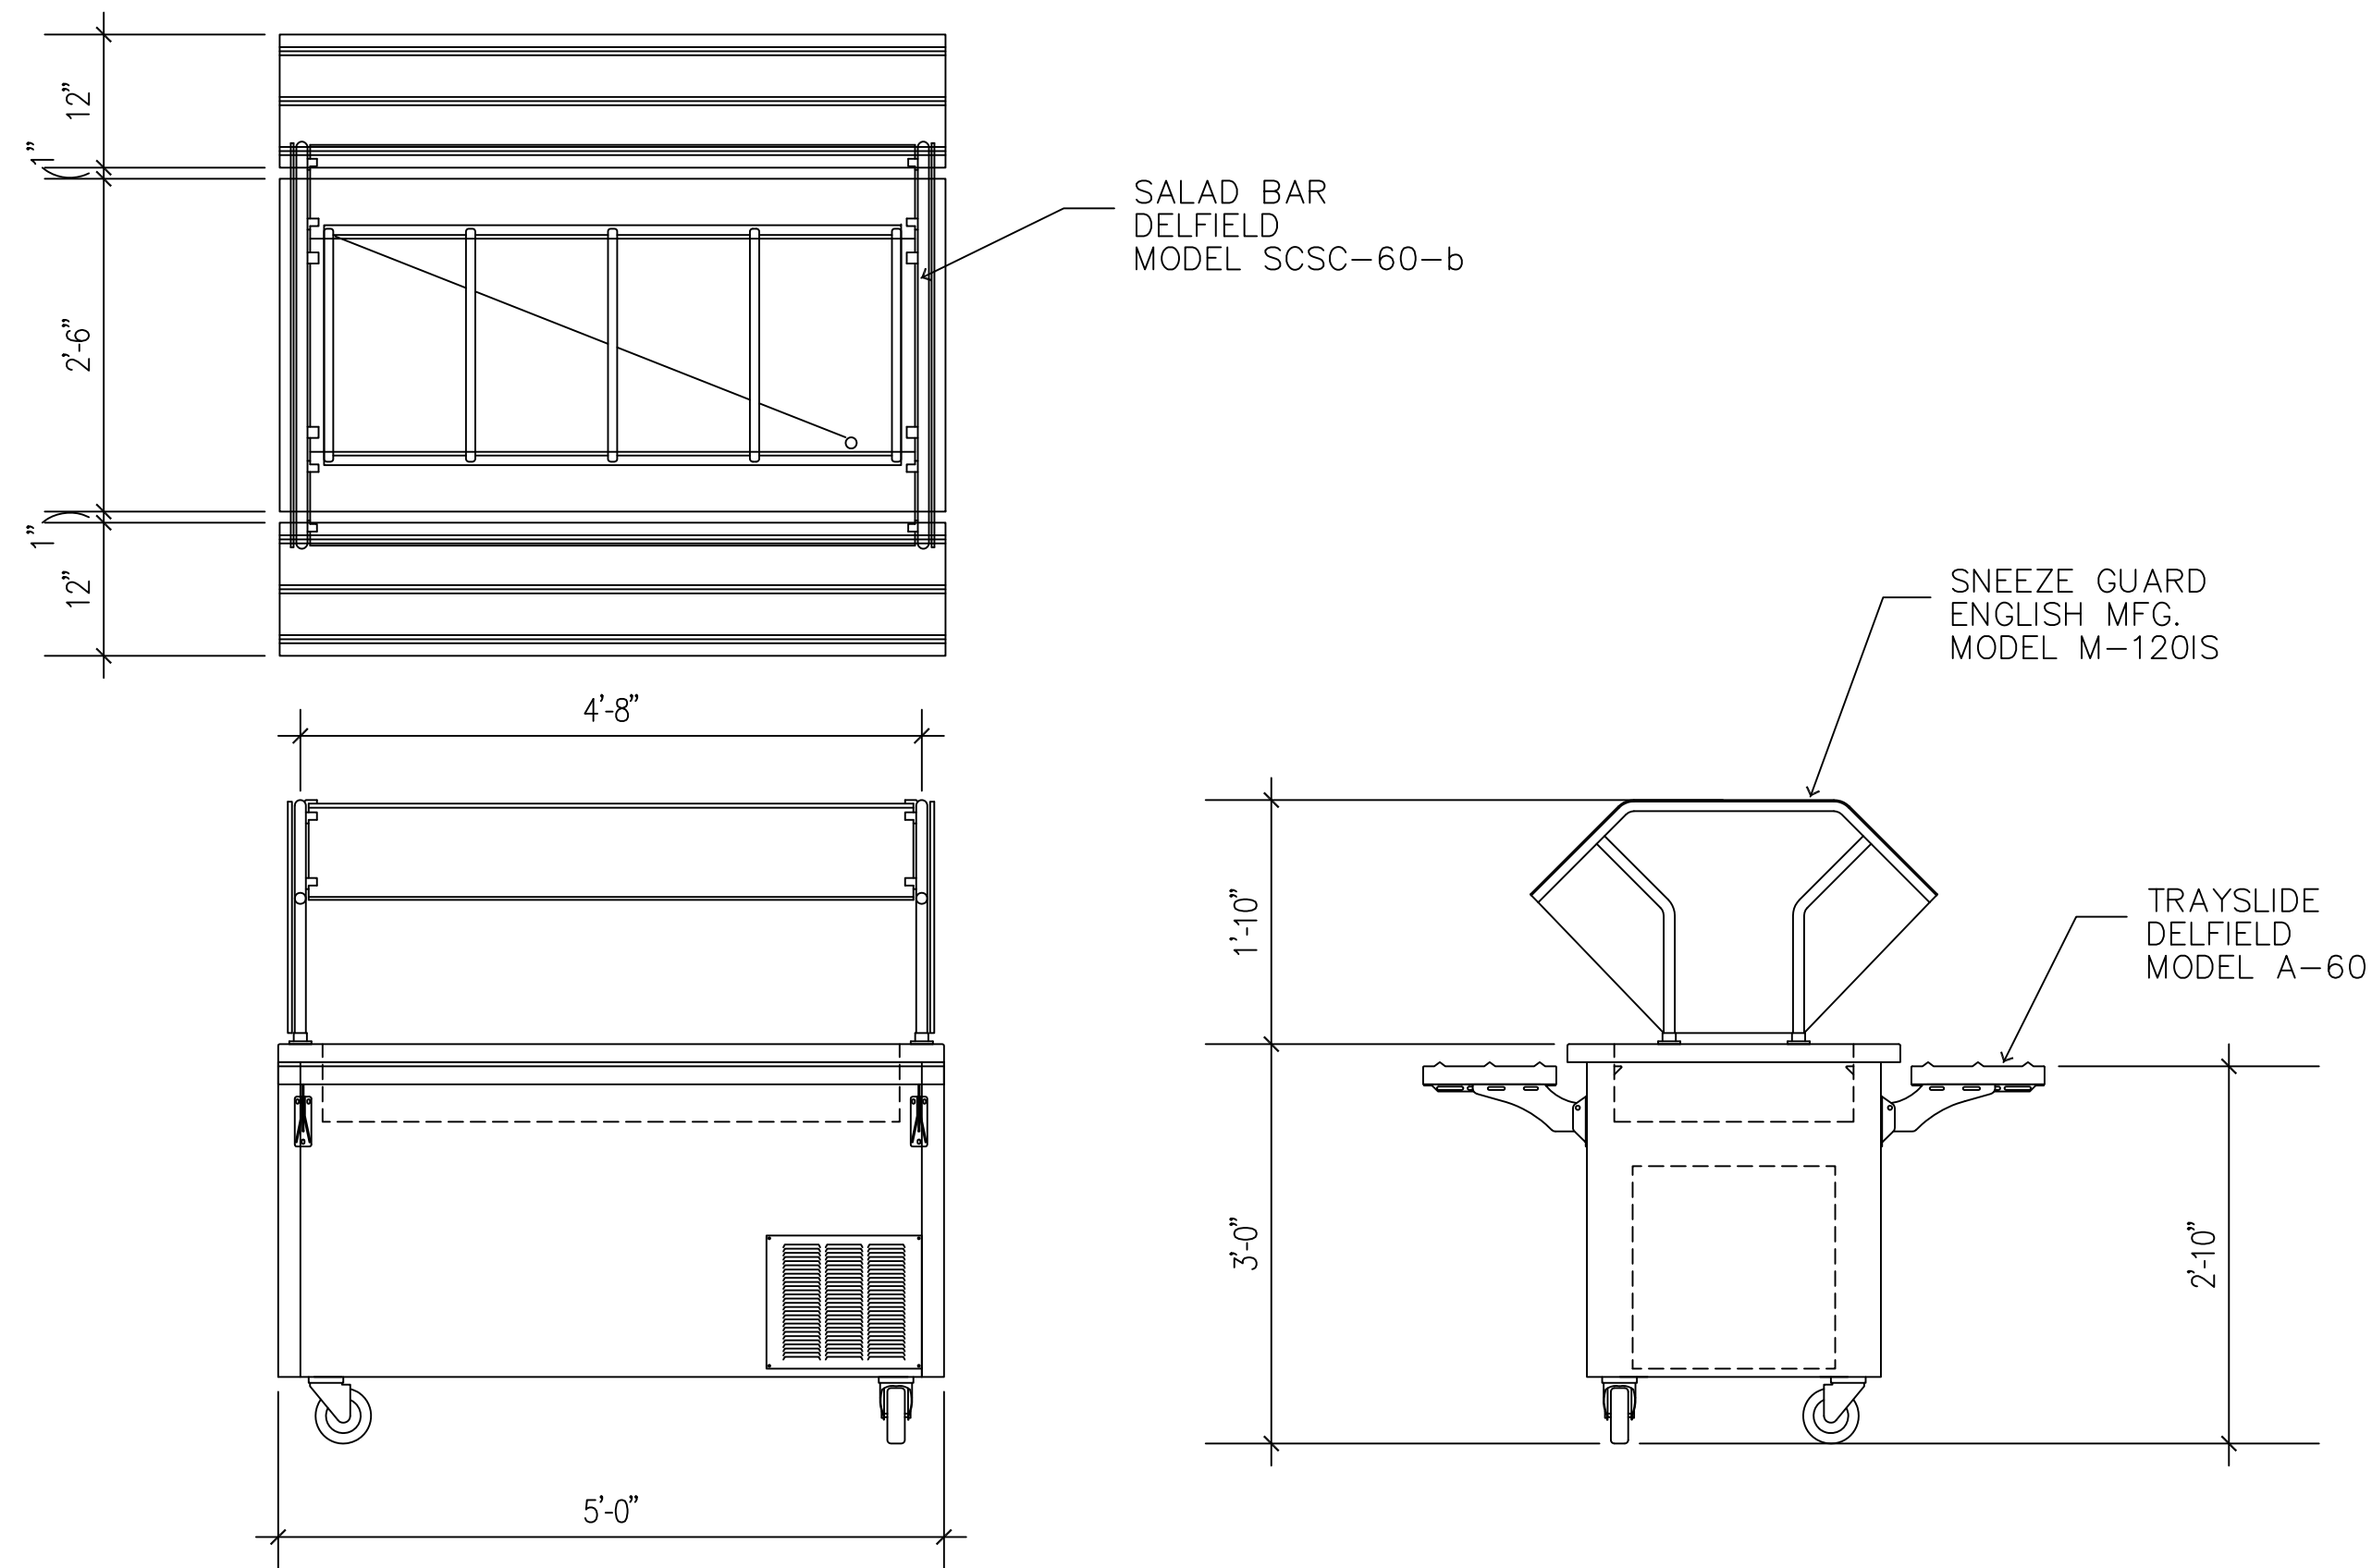

Window Frame Detail

SCALE - None

Table Edge Details

SCALE - 3" = 1' - 0"

Gas Hose Connection Detail

SCALE - None

Salad Bar Detail

SCALE - 3/4" = 1' - 0"

Dishwasher, Drop-Off Window Detail

SCALE - 3/4" = 1' - 0"

REVISIONS

1	-
2	-
3	-
4	-
5	-