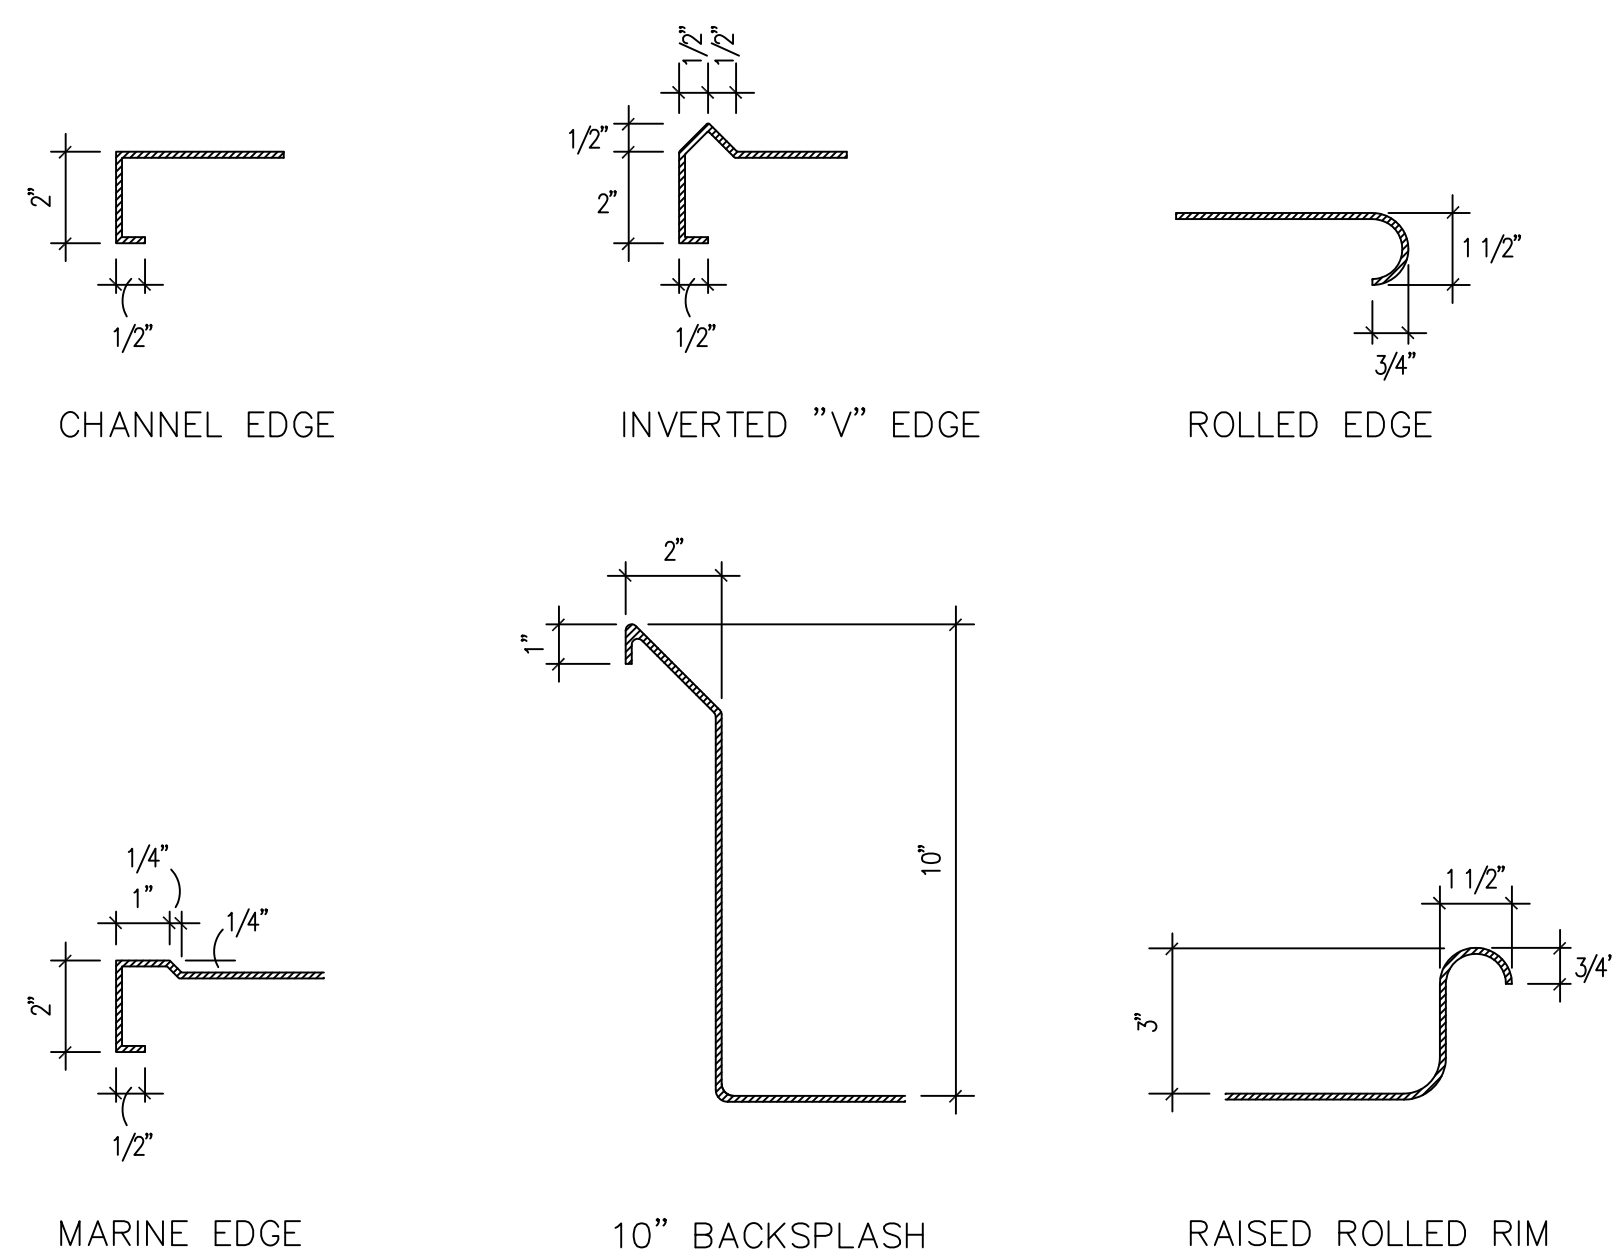

Window Frame Detail

SCALE - None

Table Edge Details

SCALE - 3" = 1' - 0"

Gas Hose Connection Detail

SCALE - None

Salad Bar Detail

SCALE - 3/4" = 1' - 0"

Dishwasher, Drop-Off Window Detail

SCALE - 3/4" = 1' - 0"

REVISIONS

1	-
2	-
3	-
4	-
5	-