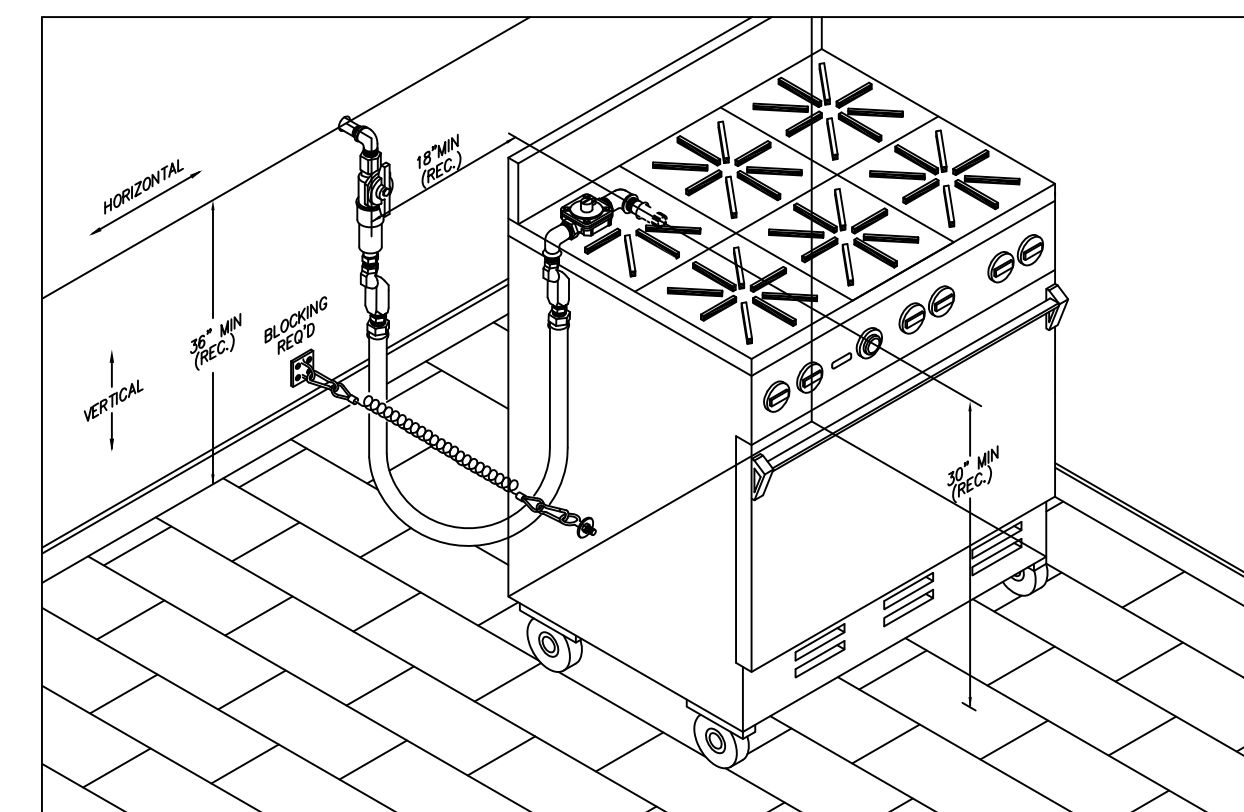

Window Frame Detail

SCALE - None

Table Edge Details

SCALE - 3" = 1' - 0"

Gas Hose Connection Detail

SCALE - None

Salad Bar Detail

SCALE - 3/4" = 1' - 0"

Dishwasher, Drop-Off Window Detail

SCALE - 3/4" = 1' - 0"

REVISIONS

1	-
2	-
3	-
4	-
5	-