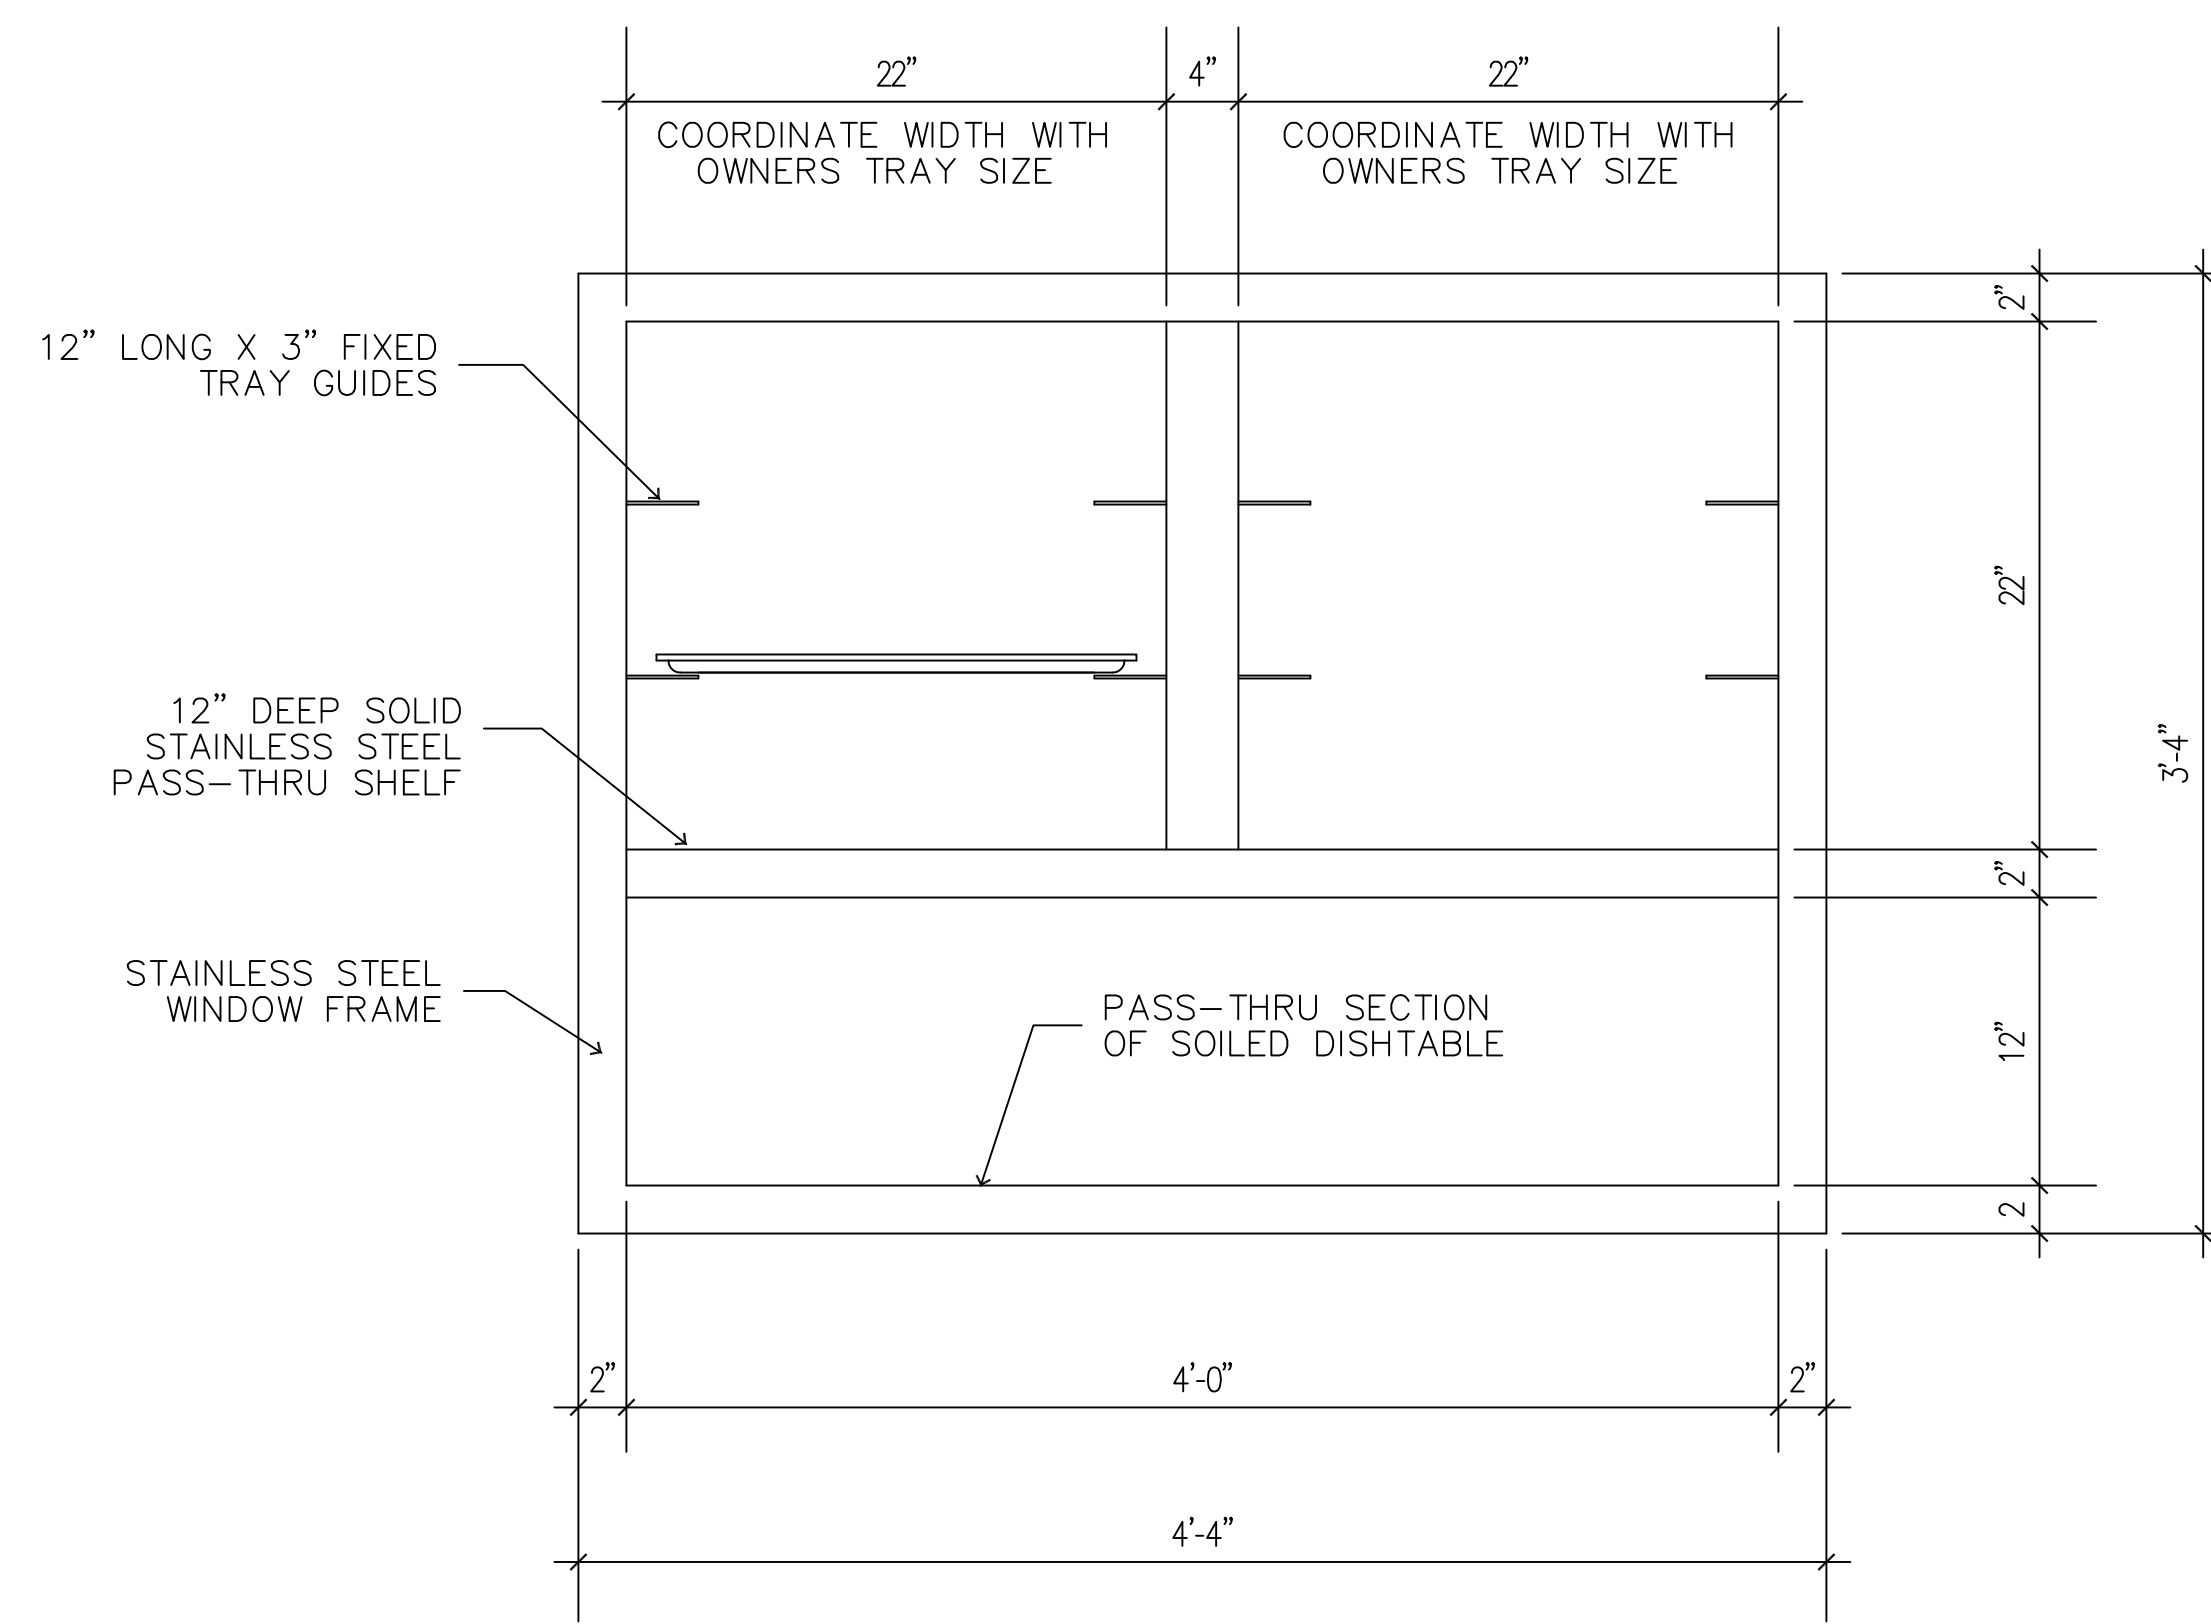

Window Frame Detail

SCALE - None

Table Edge Details

SCALE - 3" = 1' - 0"

Gas Hose Connection Detail

SCALE - None

Salad Bar Detail

SCALE - 3/4" = 1' - 0"

Dishwasher, Drop-Off Window Detail

SCALE - 3/4" = 1' - 0"

REVISIONS

1	-
2	-
3	-
4	-
5	-