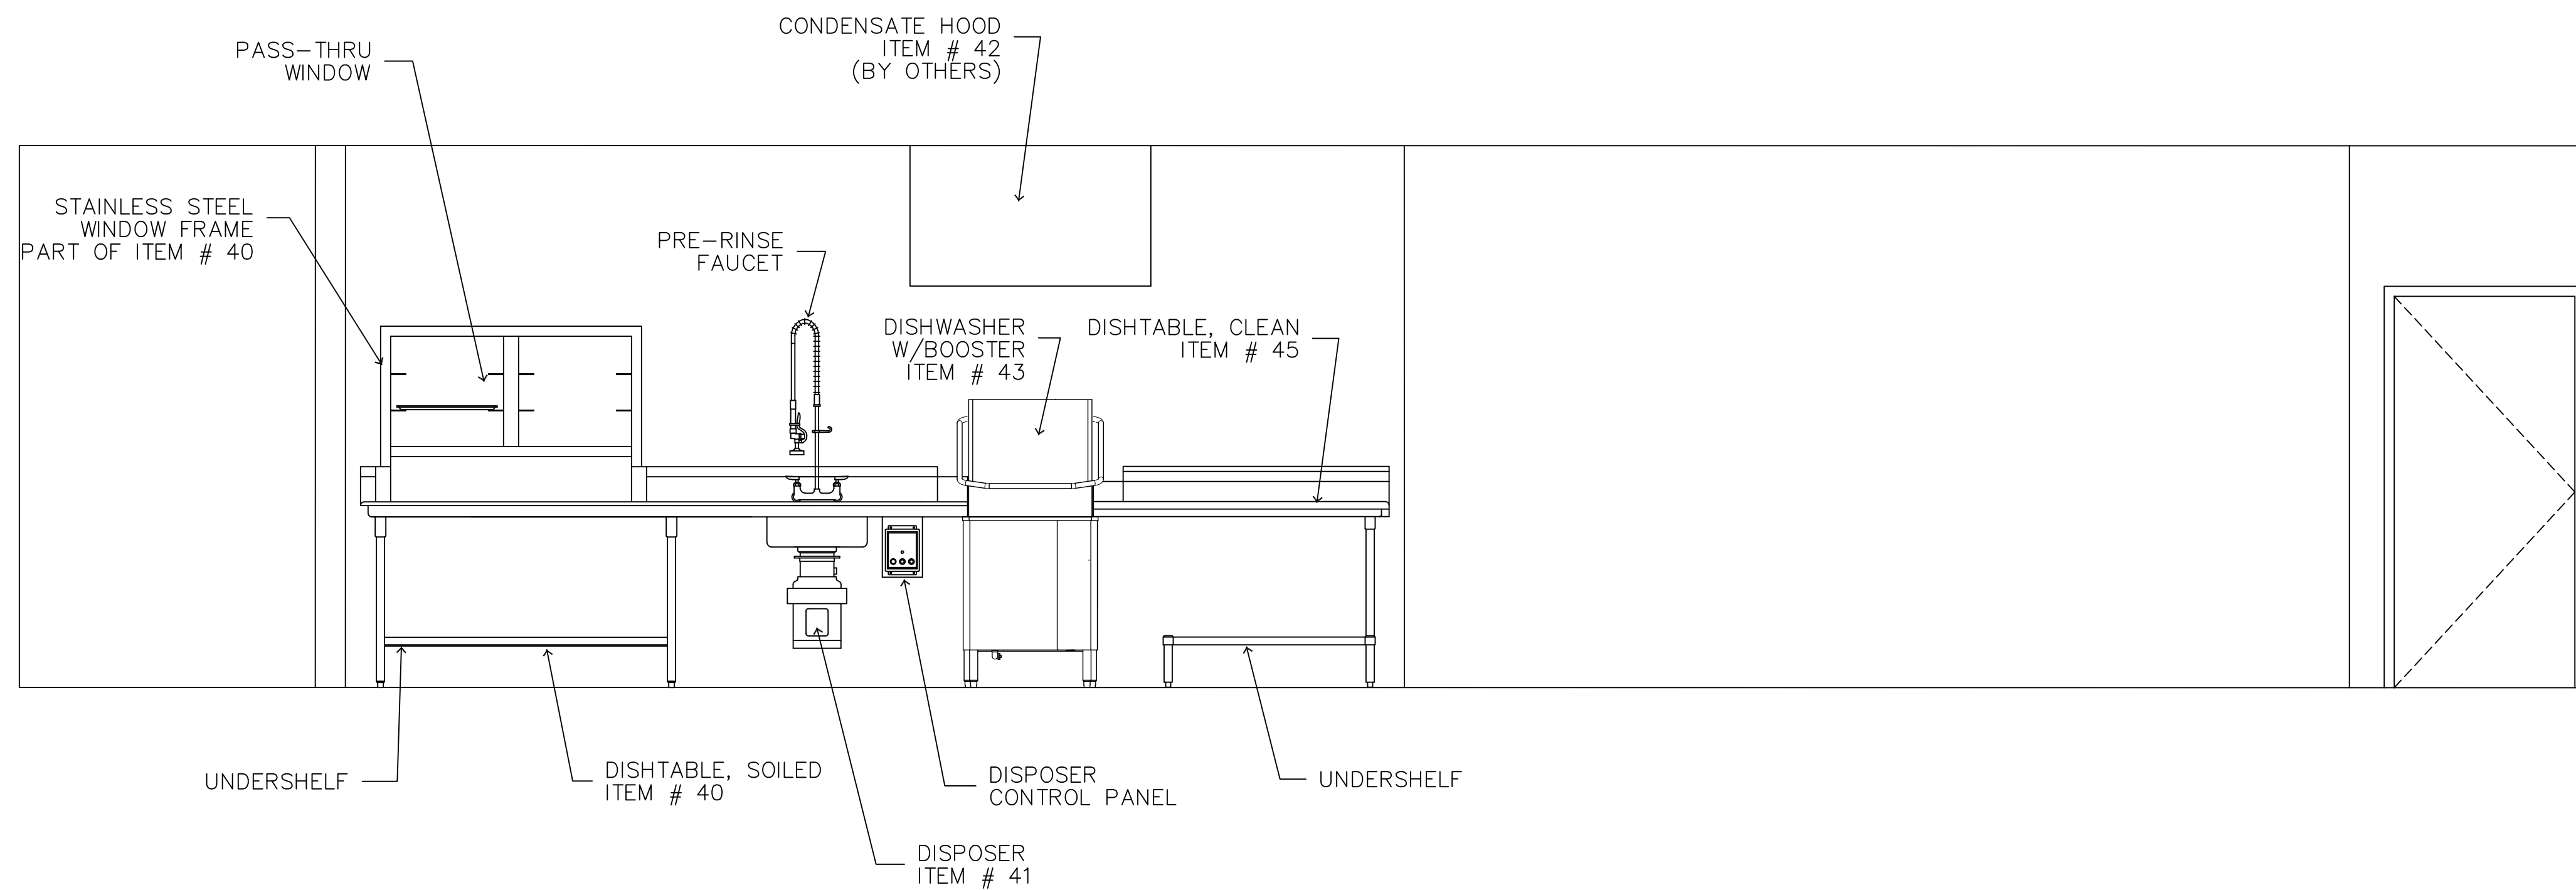

Serving Counters Elevation

SCALE - 1/2" = 1' - 0"

Tray Slide Section

SCALE - None

Tray Slide Detail

SCALE - None

Dishwashing Area Elevation

SCALE - 1/2" = 1' - 0"