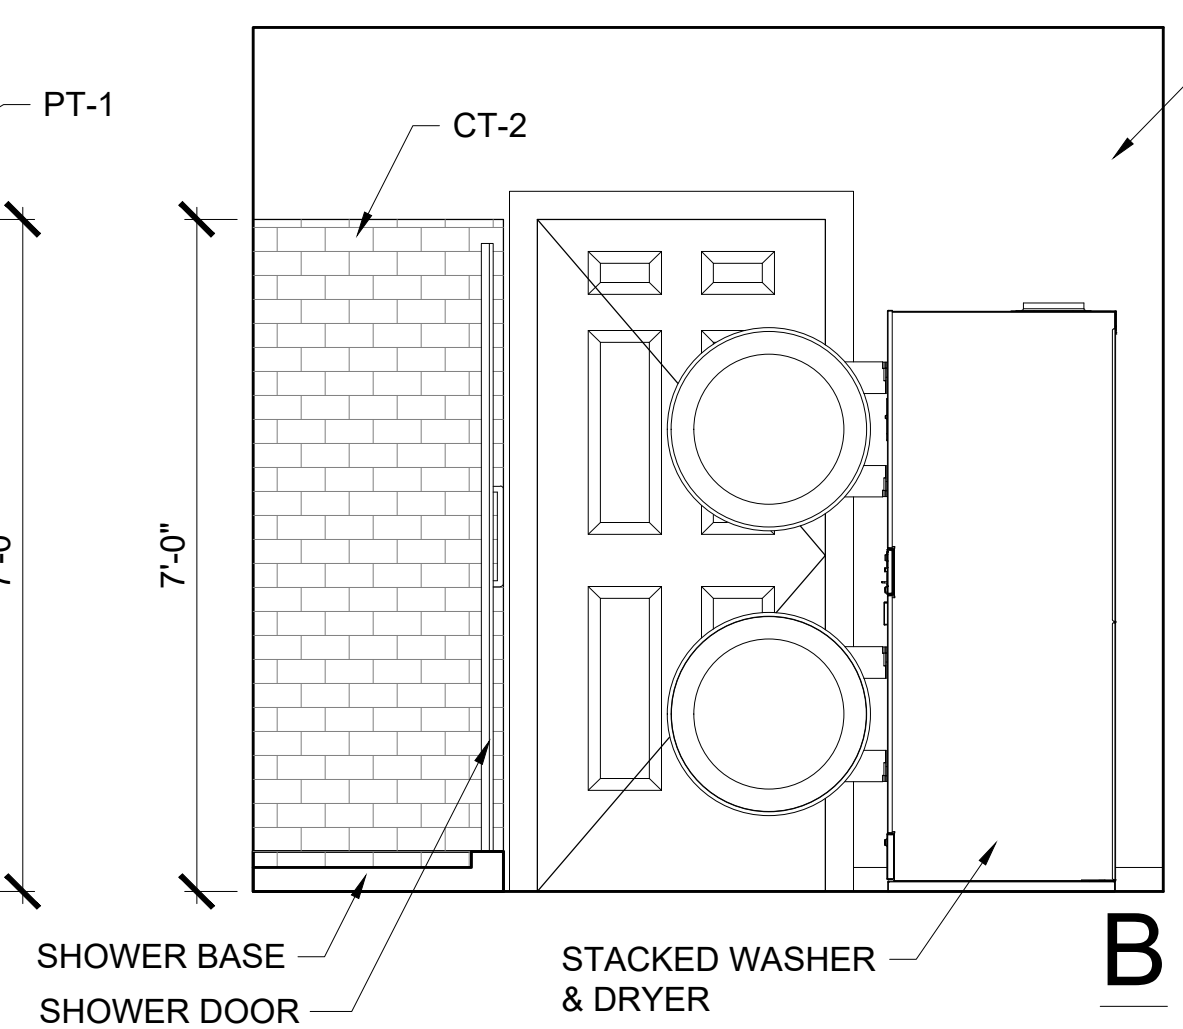

1 KITCHEN INT ELEVS
SCALE: 1/4" = 1'-0"

2 BATHROOM INT ELEVS
SCALE: 1/4" = 1'-0"
NOTE: PROVIDE ADEQUATE BLOCKING FOR BATHROOM ACCESSORIES.

3 INT ELEV @ RAMP
SCALE: 1/4" = 1'-0"