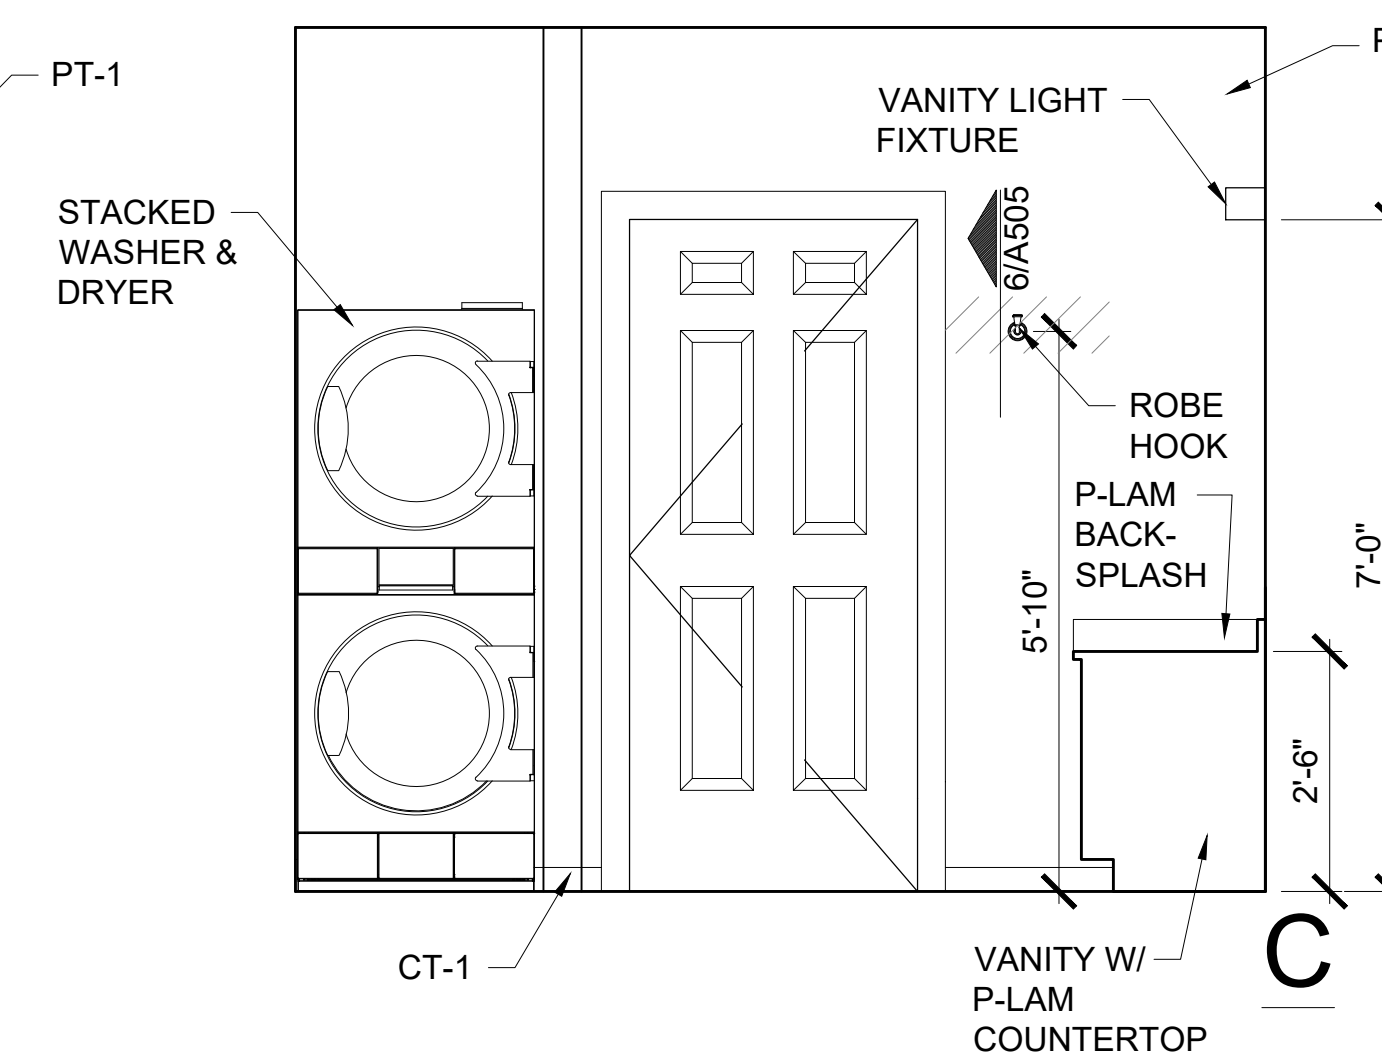

1 KITCHEN INT ELEVS
SCALE: 1/4" = 1'-0"

2 BATHROOM INT ELEVS
SCALE: 1/4" = 1'-0"
NOTE: PROVIDE ADEQUATE BLOCKING FOR BATHROOM ACCESSORIES.

3 INT ELEV @ RAMP
SCALE: 1/4" = 1'-0"