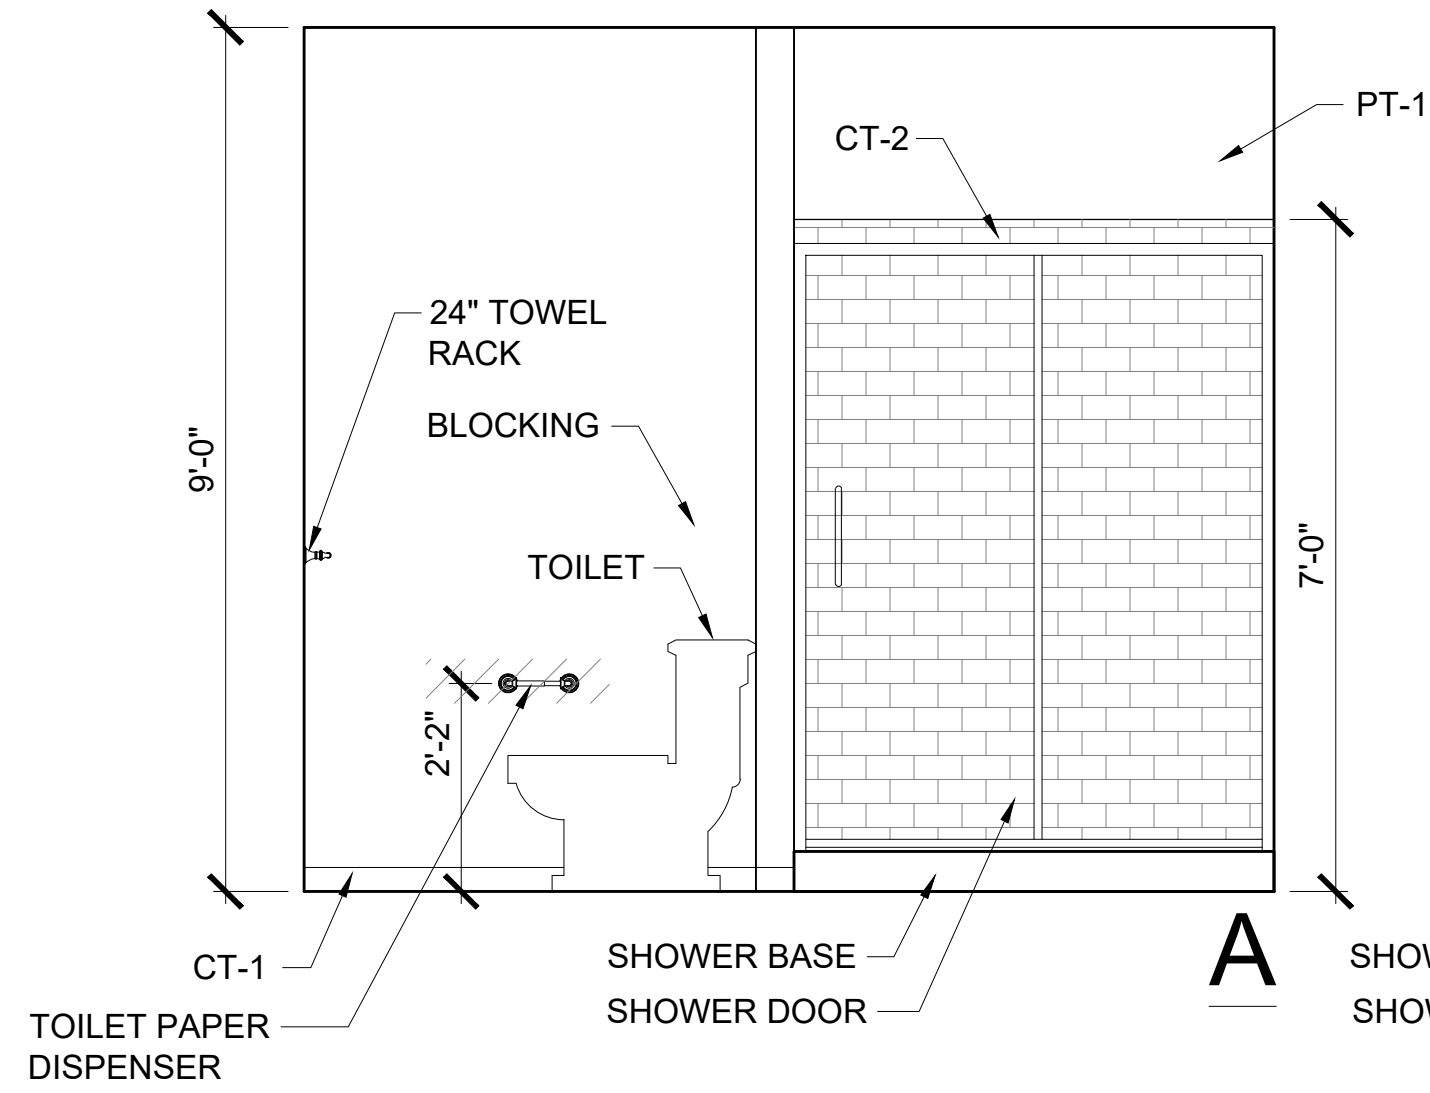

1 KITCHEN INT ELEVS
SCALE: 1/4" = 1'-0"

2 BATHROOM INT ELEVS
SCALE: 1/4" = 1'-0"
NOTE: PROVIDE ADEQUATE BLOCKING FOR BATHROOM ACCESSORIES.

3 INT ELEV @ RAMP
SCALE: 1/4" = 1'-0"