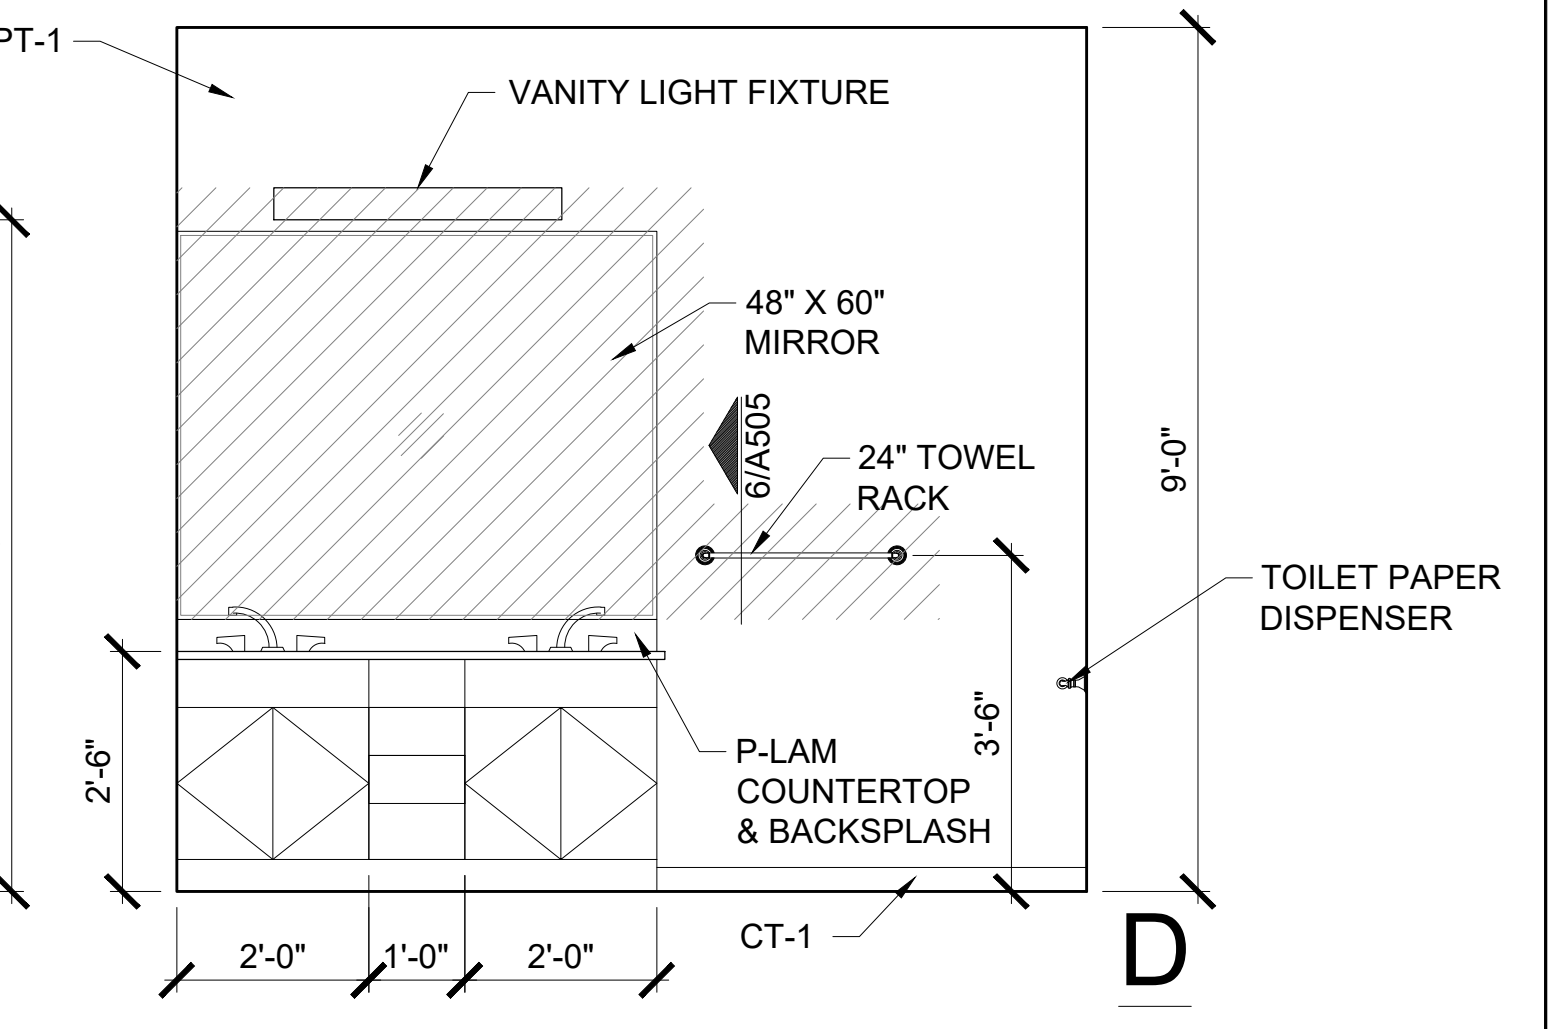

1 KITCHEN INT ELEVS
SCALE: 1/4" = 1'-0"

2 BATHROOM INT ELEVS
SCALE: 1/4" = 1'-0"
NOTE: PROVIDE ADEQUATE BLOCKING FOR BATHROOM ACCESSORIES.

3 INT ELEV @ RAMP
SCALE: 1/4" = 1'-0"