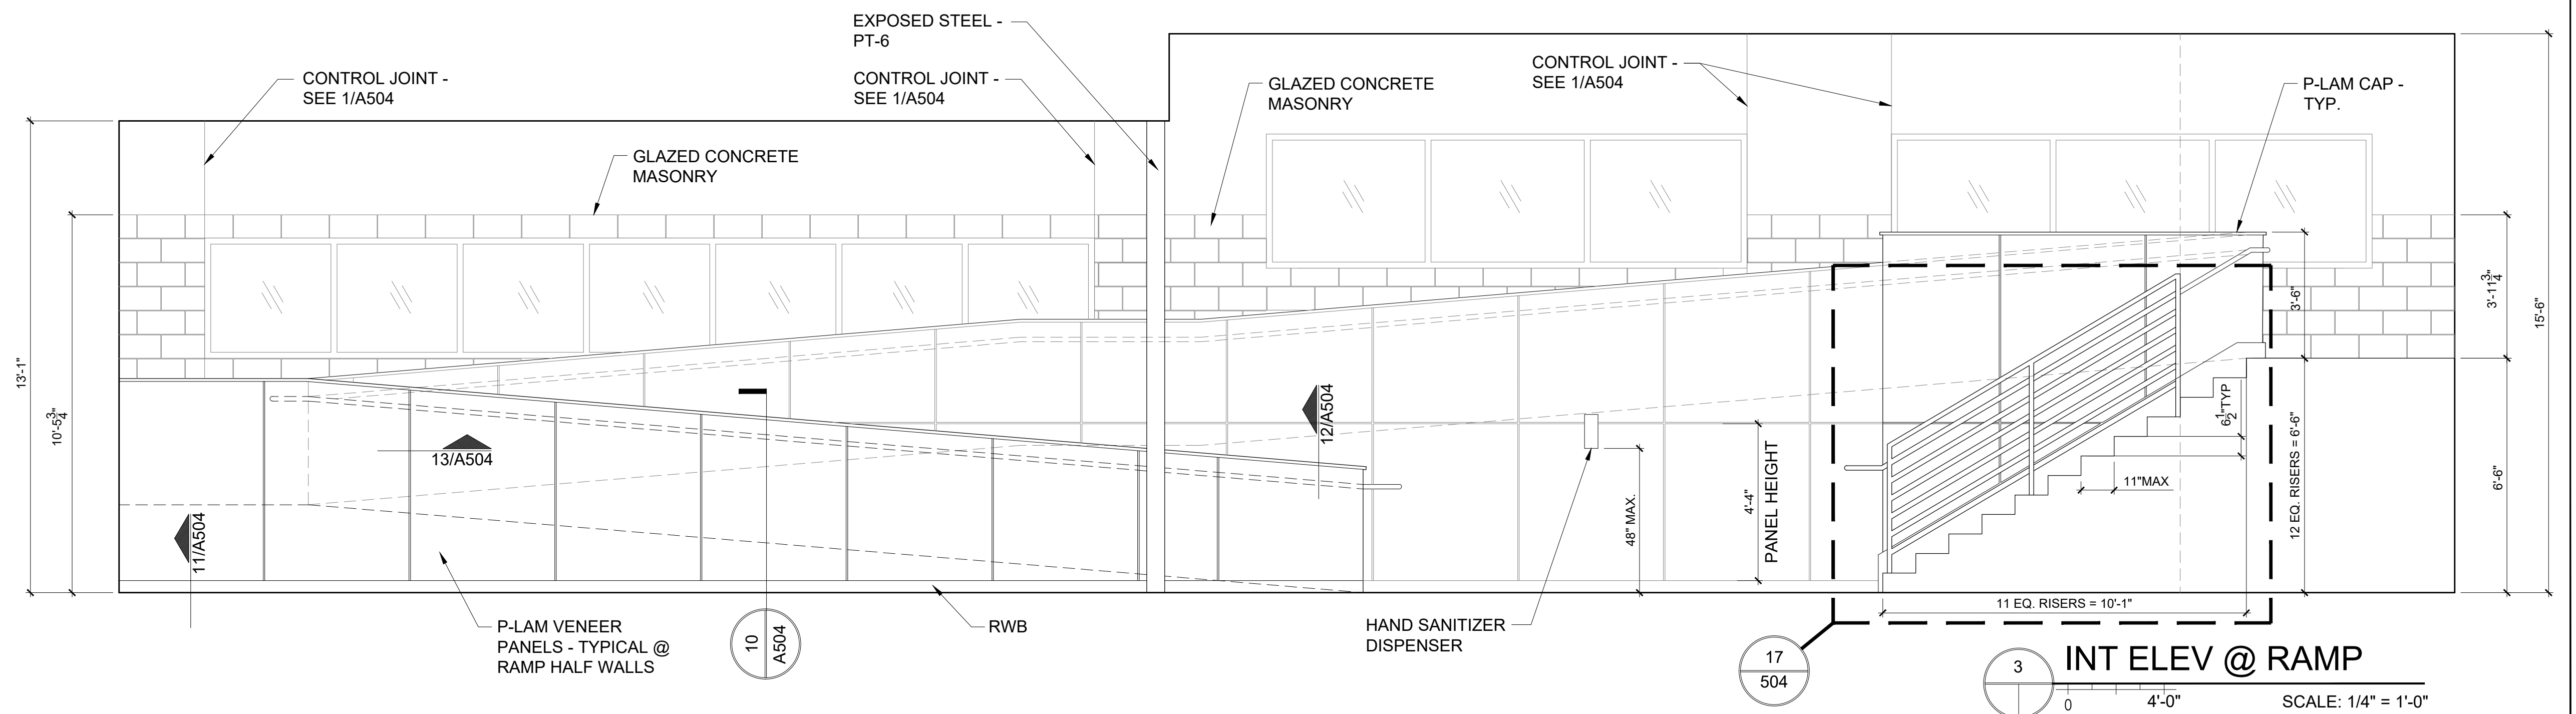

1 KITCHEN INT ELEVS
SCALE: 1/4" = 1'-0"

2 BATHROOM INT ELEVS
SCALE: 1/4" = 1'-0"
NOTE: PROVIDE ADEQUATE BLOCKING FOR BATHROOM ACCESSORIES.

3 INT ELEV @ RAMP
SCALE: 1/4" = 1'-0"