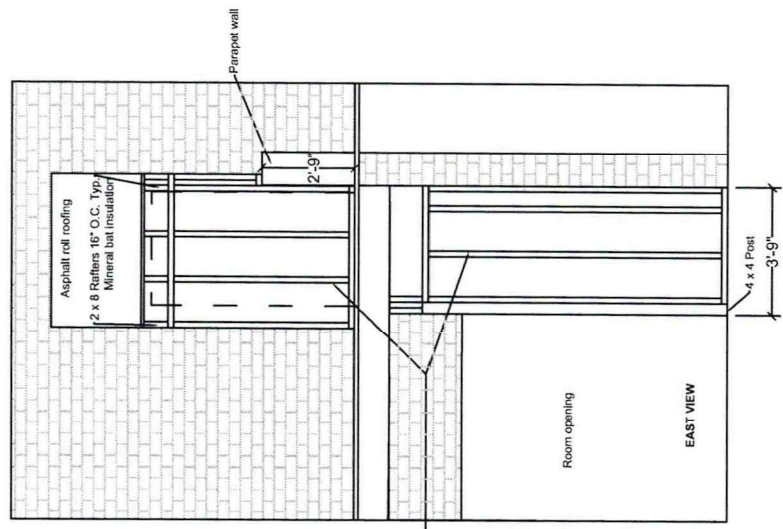

Addition Details

2 x 4 framing 16" O.C. Typ.
Mineral bat insulation