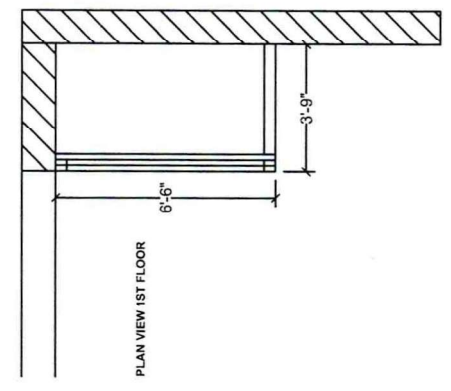

Addition Details

2 x 4 framing 16" O.C. Typ.
Mineral bat insulation