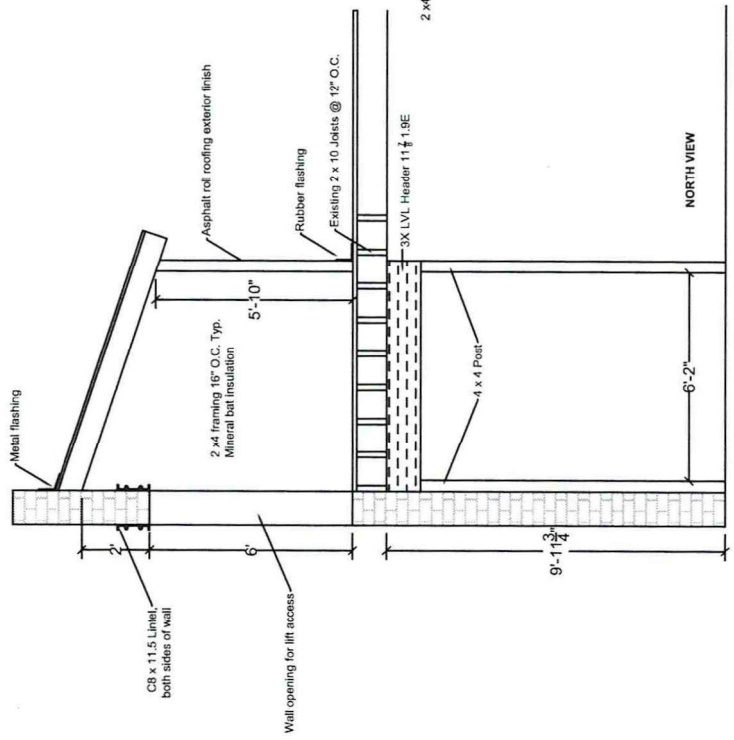

Addition Details

2 x 4 framing 16" O.C. Typ.
Mineral bat insulation