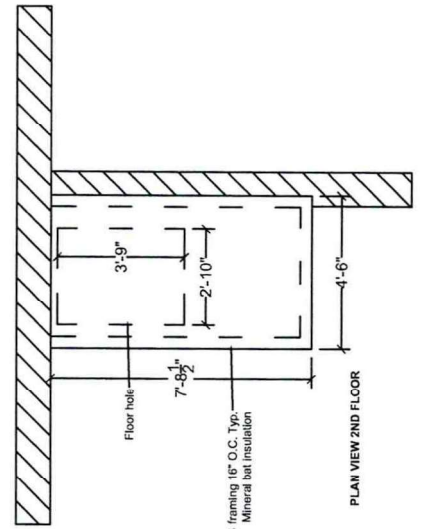

Addition Details

2 x 4 framing 16" O.C. Typ.
Mineral bat insulation