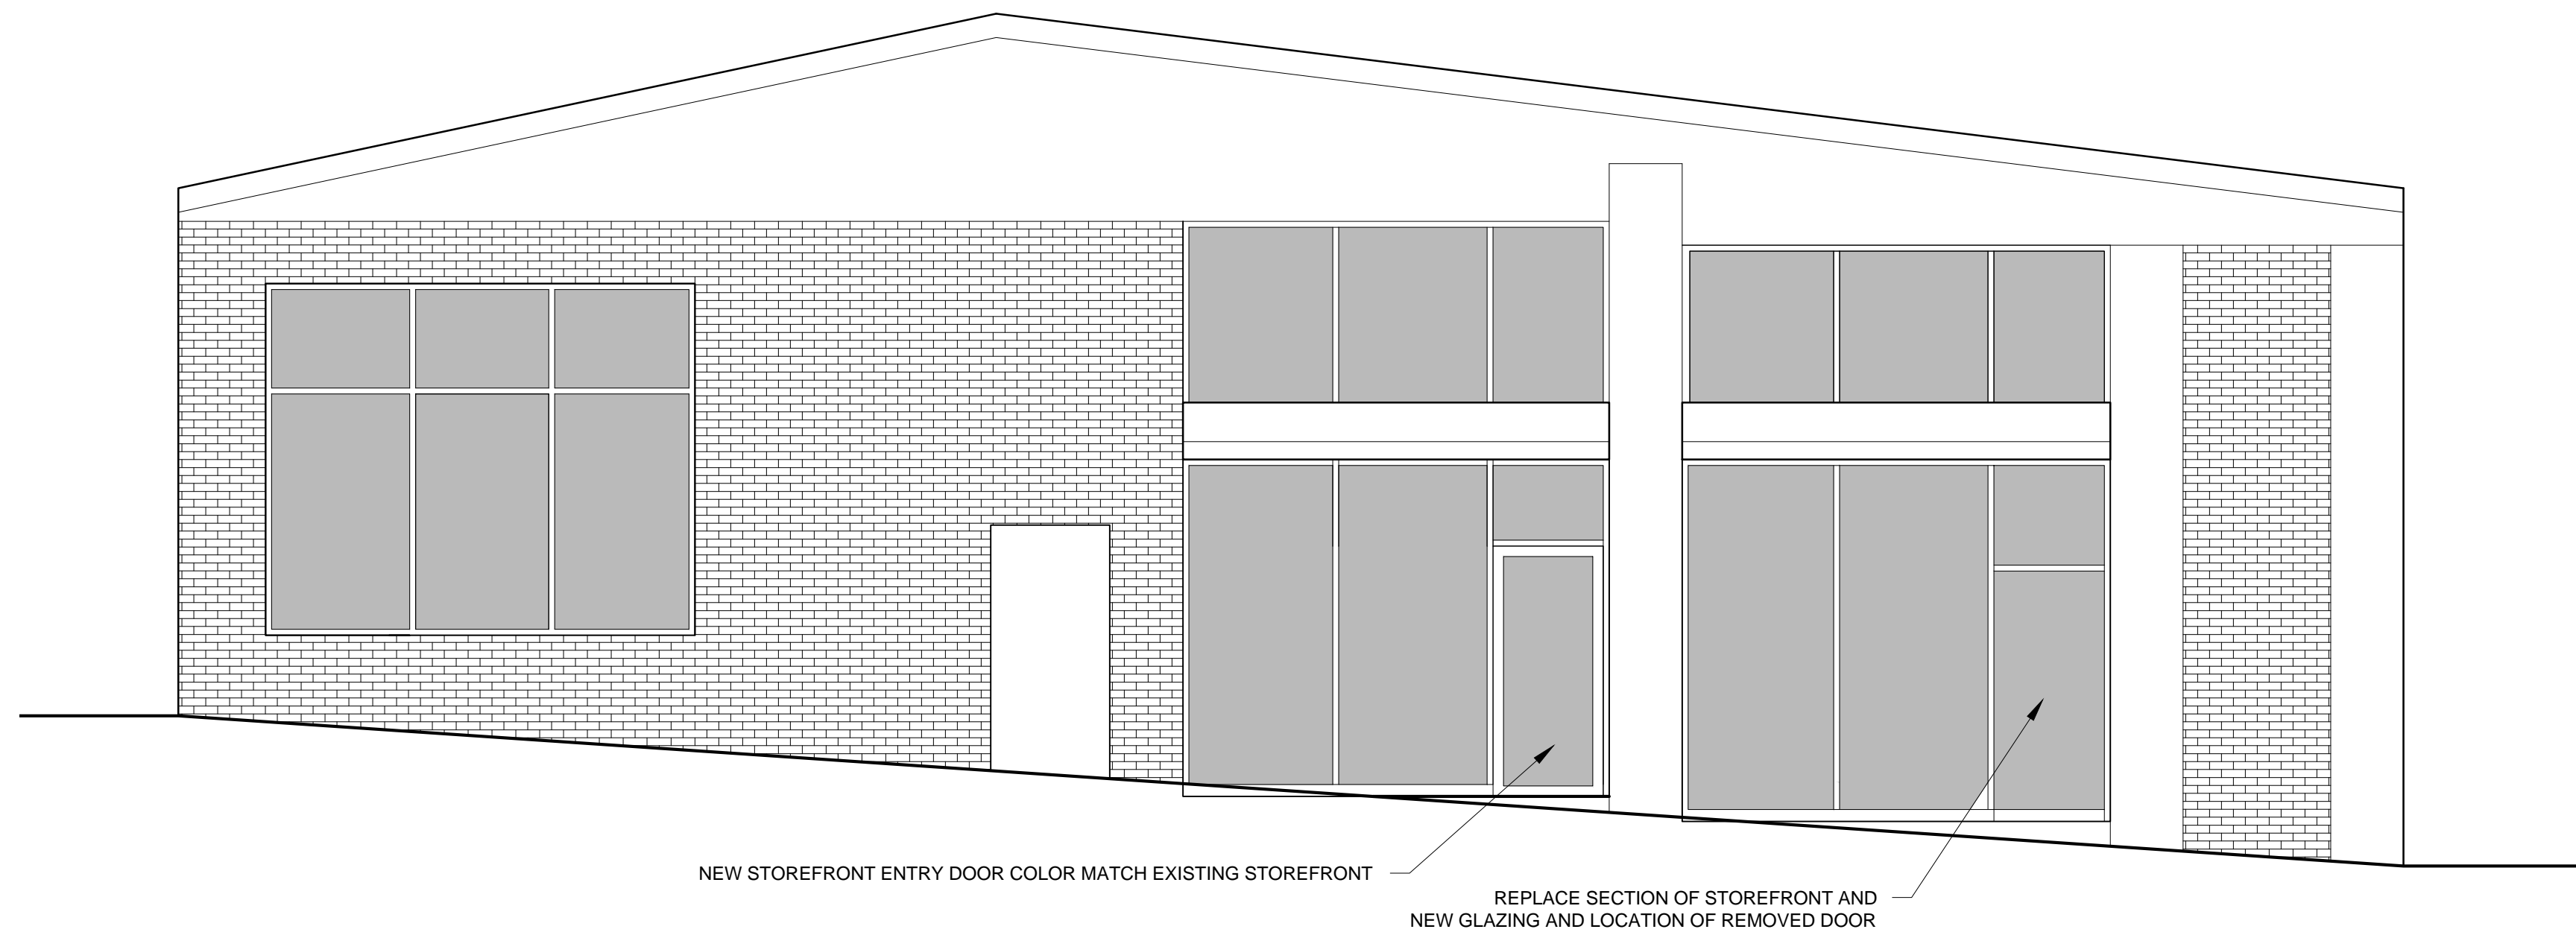

© 2018 RYAN SENATORE ARCHITECTURE

NEW STOREFRONT ENTRY DOOR COLOR MATCH EXISTING STOREFRONT

REPLACE SECTION OF STOREFRONT AND NEW GLAZING AND LOCATION OF REMOVED DOOR

2 UNION STREET ELEVATION
1/4" = 1'-0"

DELI FIT-UP
UNION STREET
PORTLAND, MAINE

CONSULTANTS:

REVISIONS:

DATE: 20 FEBRUARY 2018

PROJECT No. 1778

DRAWN BY: RRT, RJS, JPF

CHECKED BY: RJS

SCALE: AS NOTED

SHEET TITLE:
ELEVATIONS

A2-0