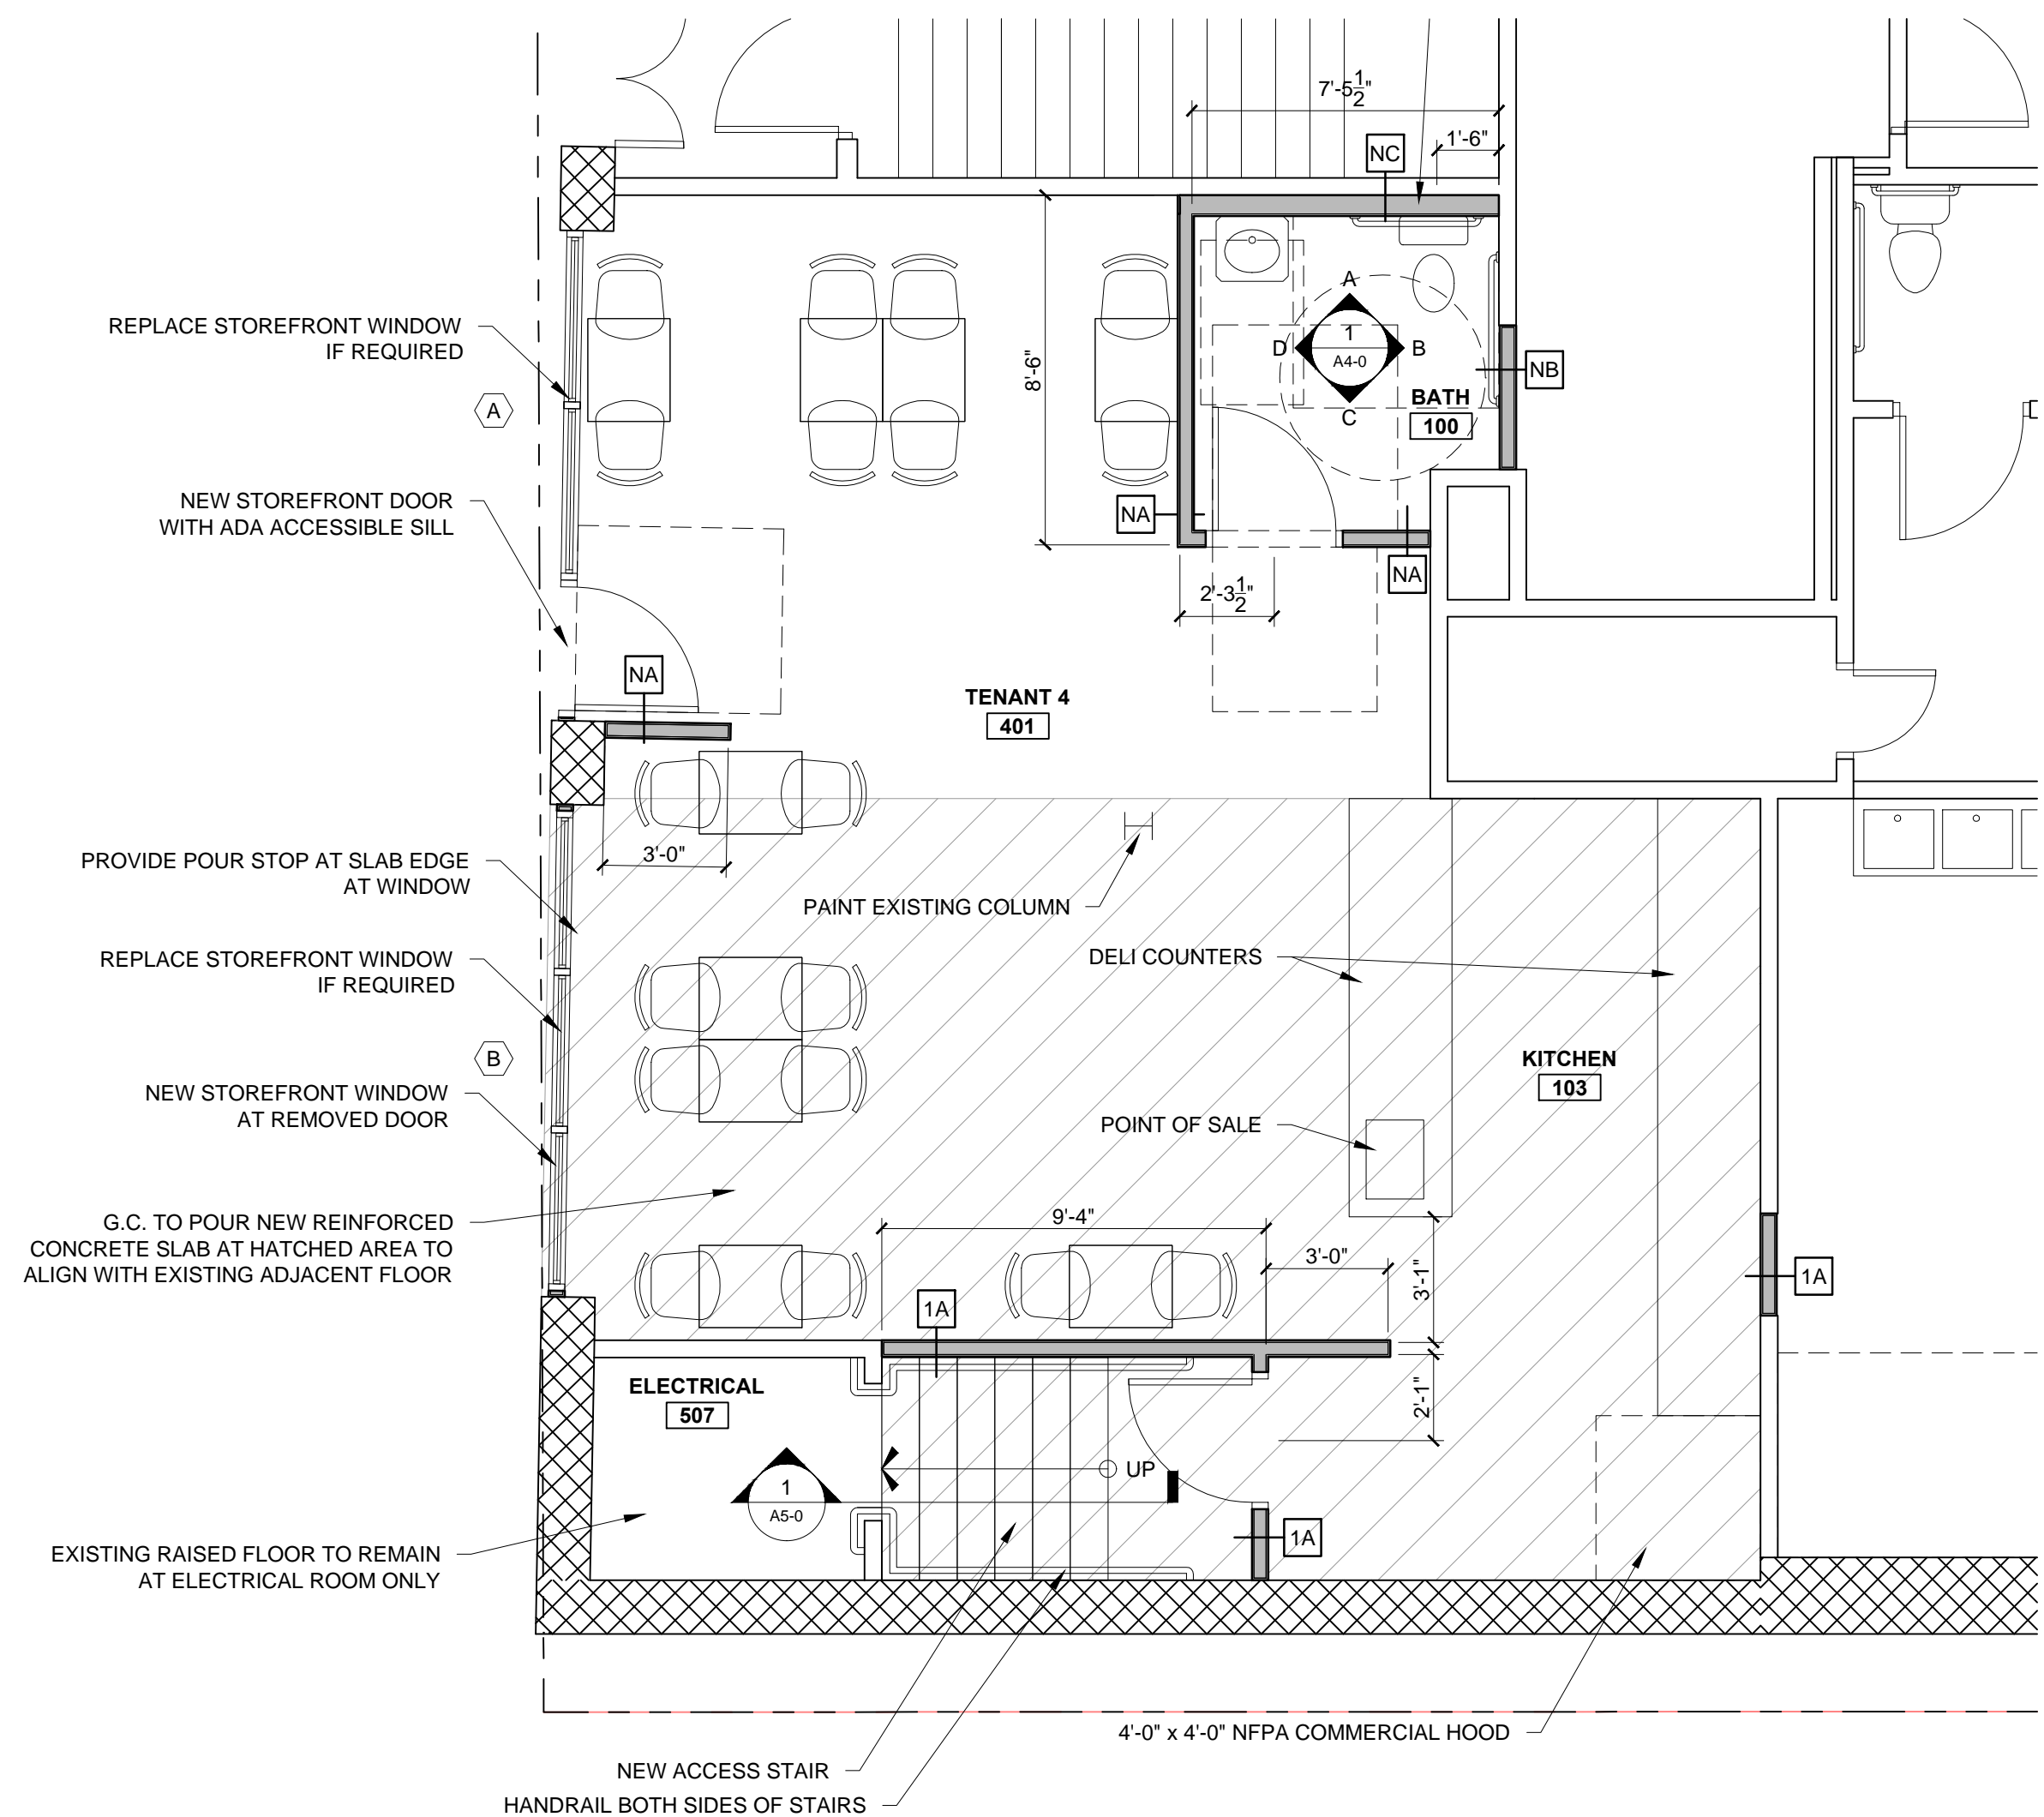

© 2018 RYAN SENATORE ARCHITECTURE

DELI FIT-UP
UNION STREET
PORTLAND, MAINE

CONSULTANTS:

REVISIONS:

DATE: 20 FEBRUARY 2018

PROJECT No. 1778

DRAWN BY: RRT, RJS, JPF

CHECKED BY: RJS

SCALE: AS NOTED

SHEET TITLE:

DELI FLOOR PLAN

A1-1

WALL LEGEND	
	EXISTING WALL
	NEW WALL

1 FLOOR PLAN
1/4" = 1'-0"