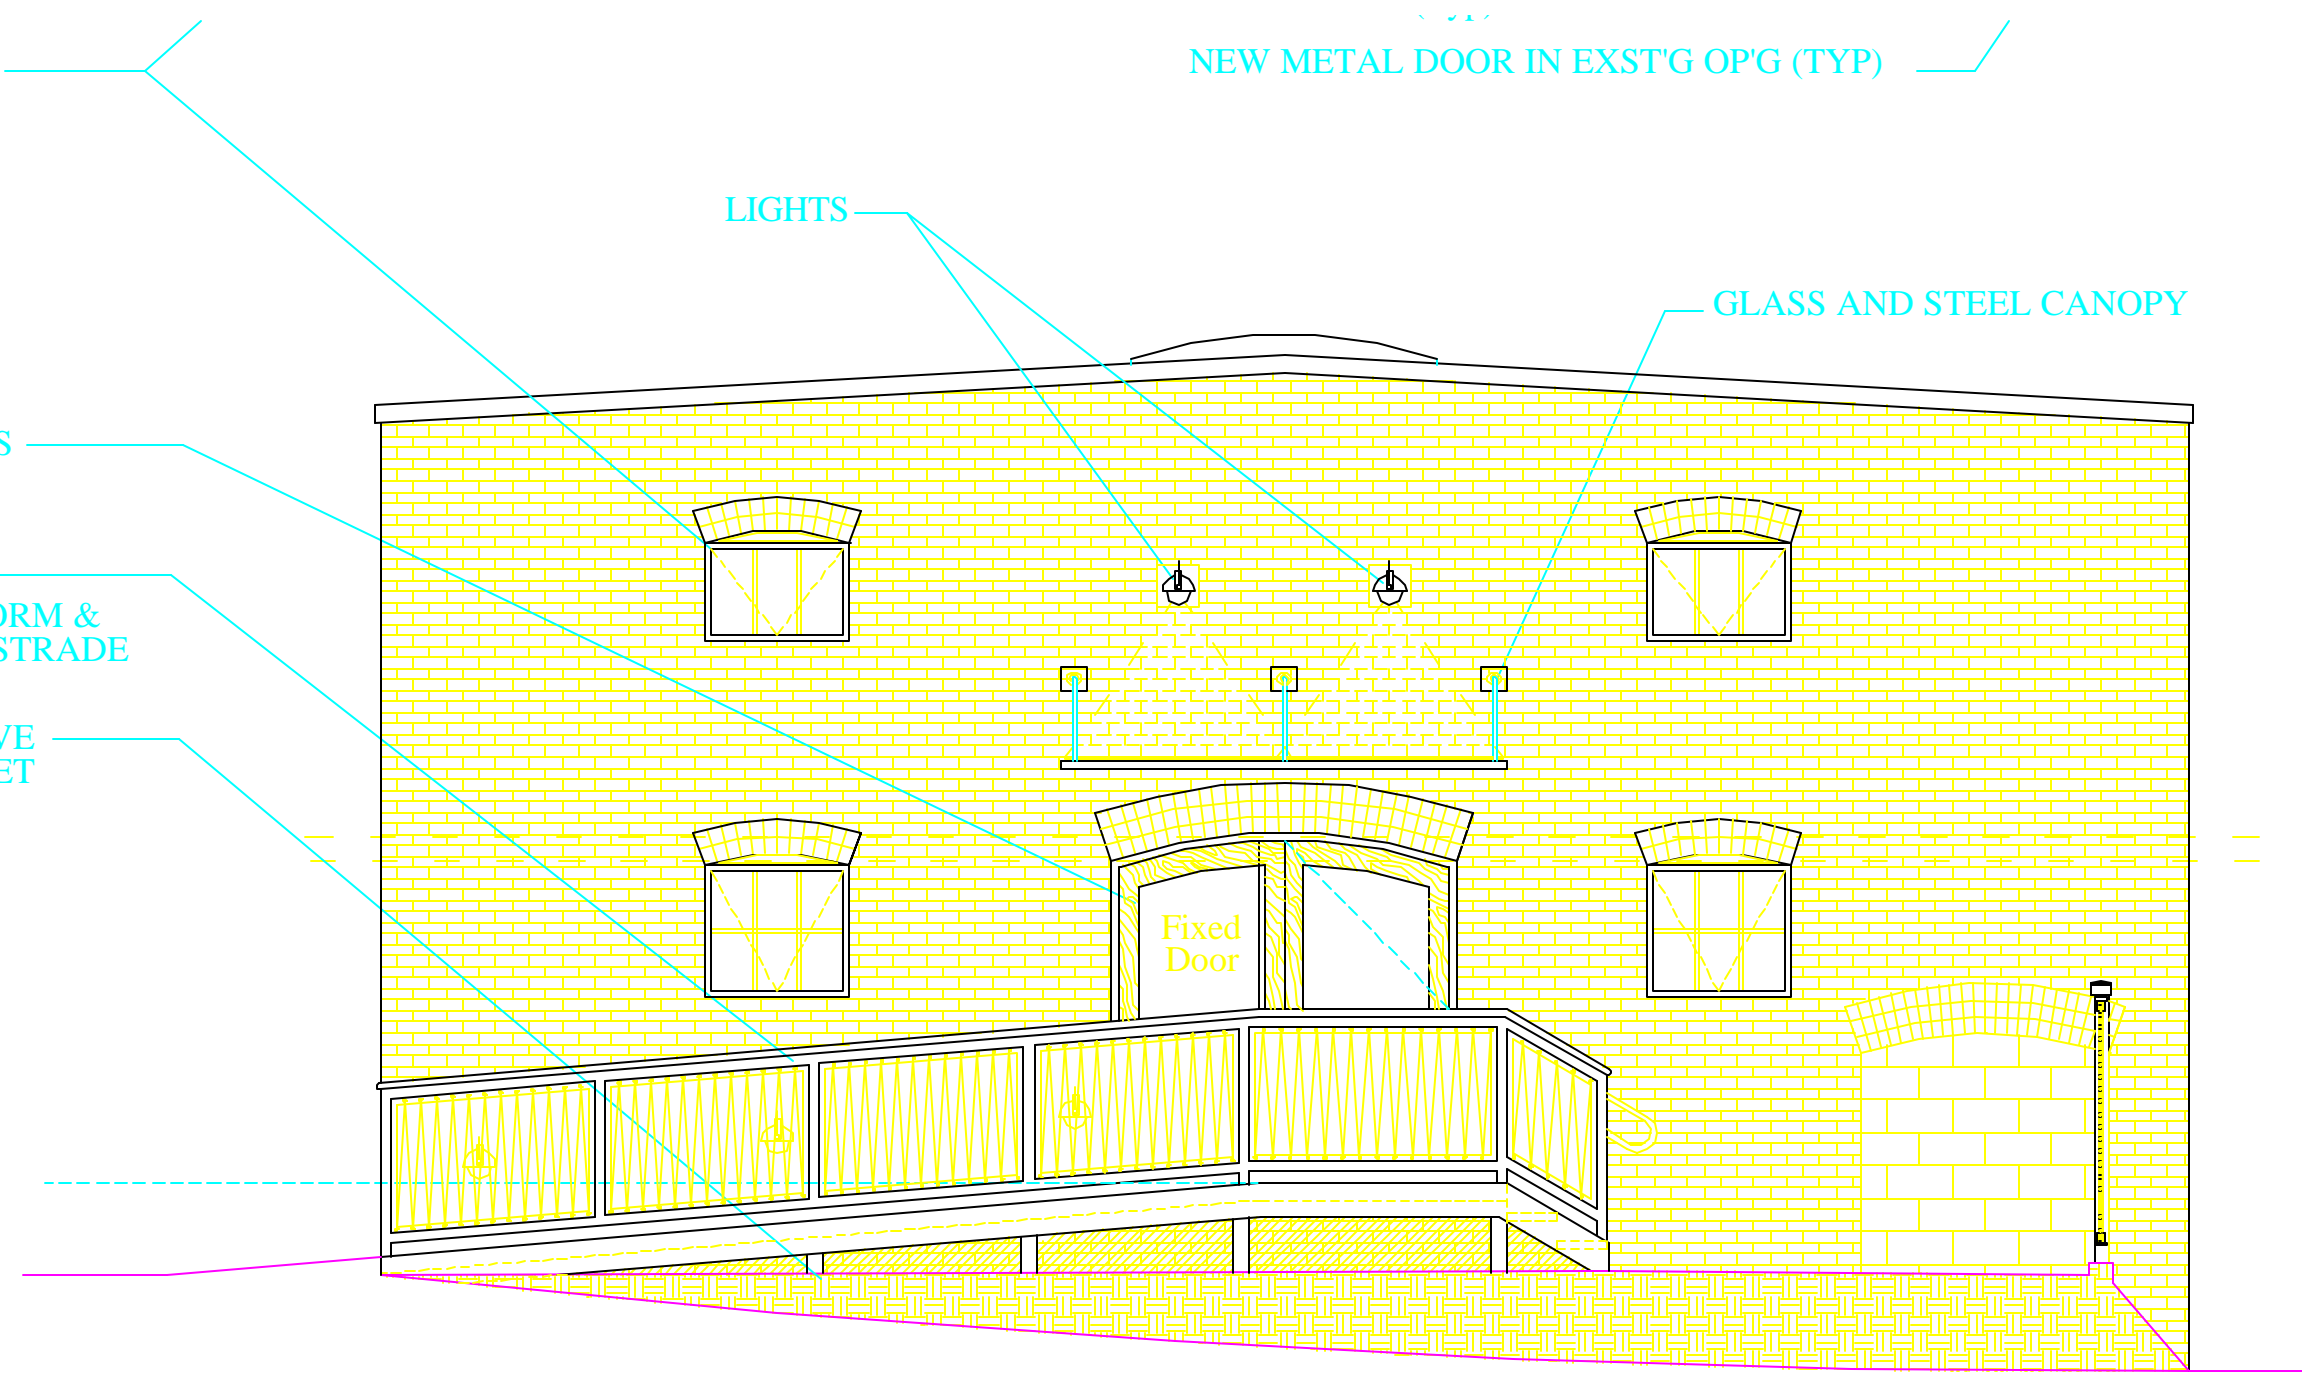

NEW BLACK ALUMINUM FRAME
WINDOWS IN EXST'G OP'GS (TYP)

NEW METAL DOOR IN EXST'G OP'G (TYP)

LIGHTS

GLASS AND STEEL CANOPY

NEW MAPLE and GLASS DOORS
IN EXST'G OP'G - SEE DETAIL

NEW RAMP / STAIR -
STEEL FRAME / WOOD PLATFORM &
WOVEN STEEL CABLE BALLUSTRADE

INFILL PLUM STREET AND PAVE
TO FLUSH WITH WHARF STREET

① WEST (Plum Street) ELEVATION