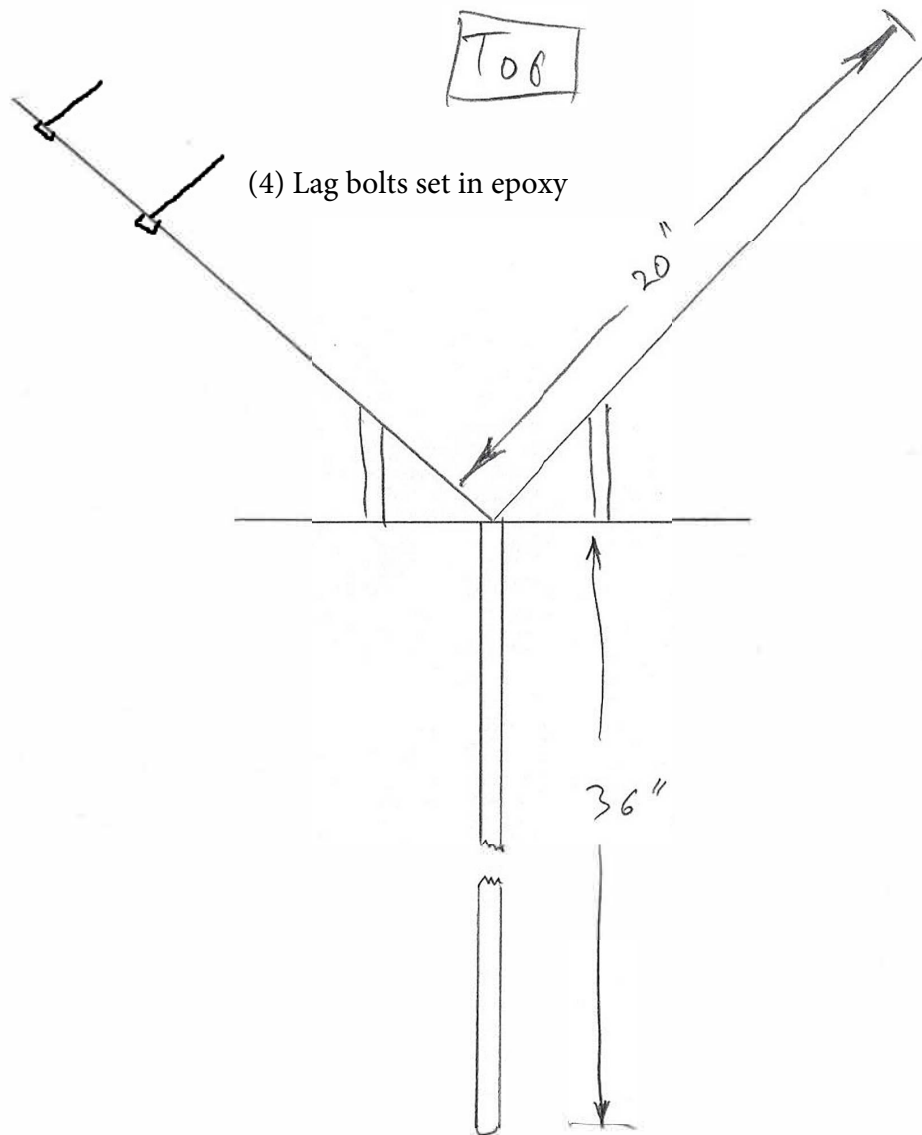

Front

16"

24"

Top

(4) Lag bolts set in epoxy

36"

20"