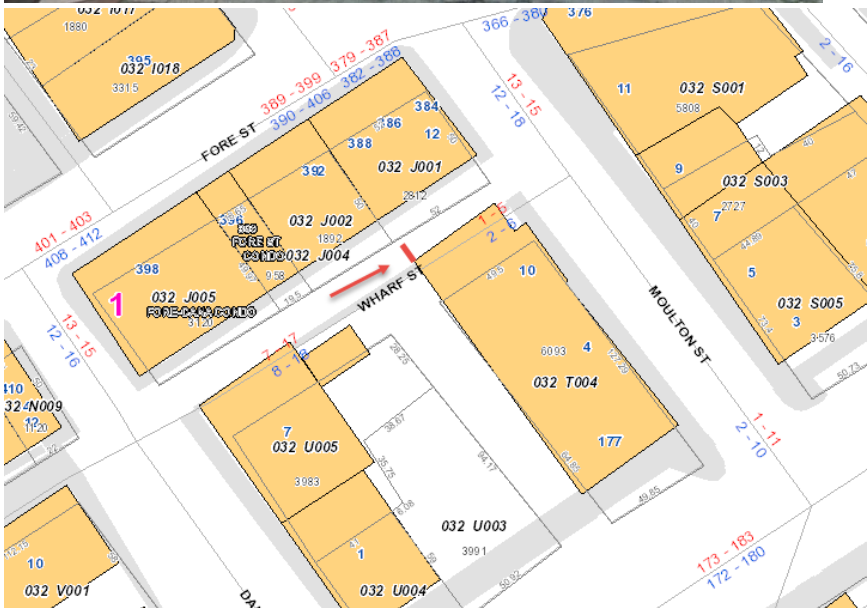

Hidden Treasure  
Wharf street.  
Portland Maine

Ref tax map number E10NW

Scope of Work:

- 1) Replace current sign with new sign of same size at the same location to current sign bracket.

Installation and mounting: