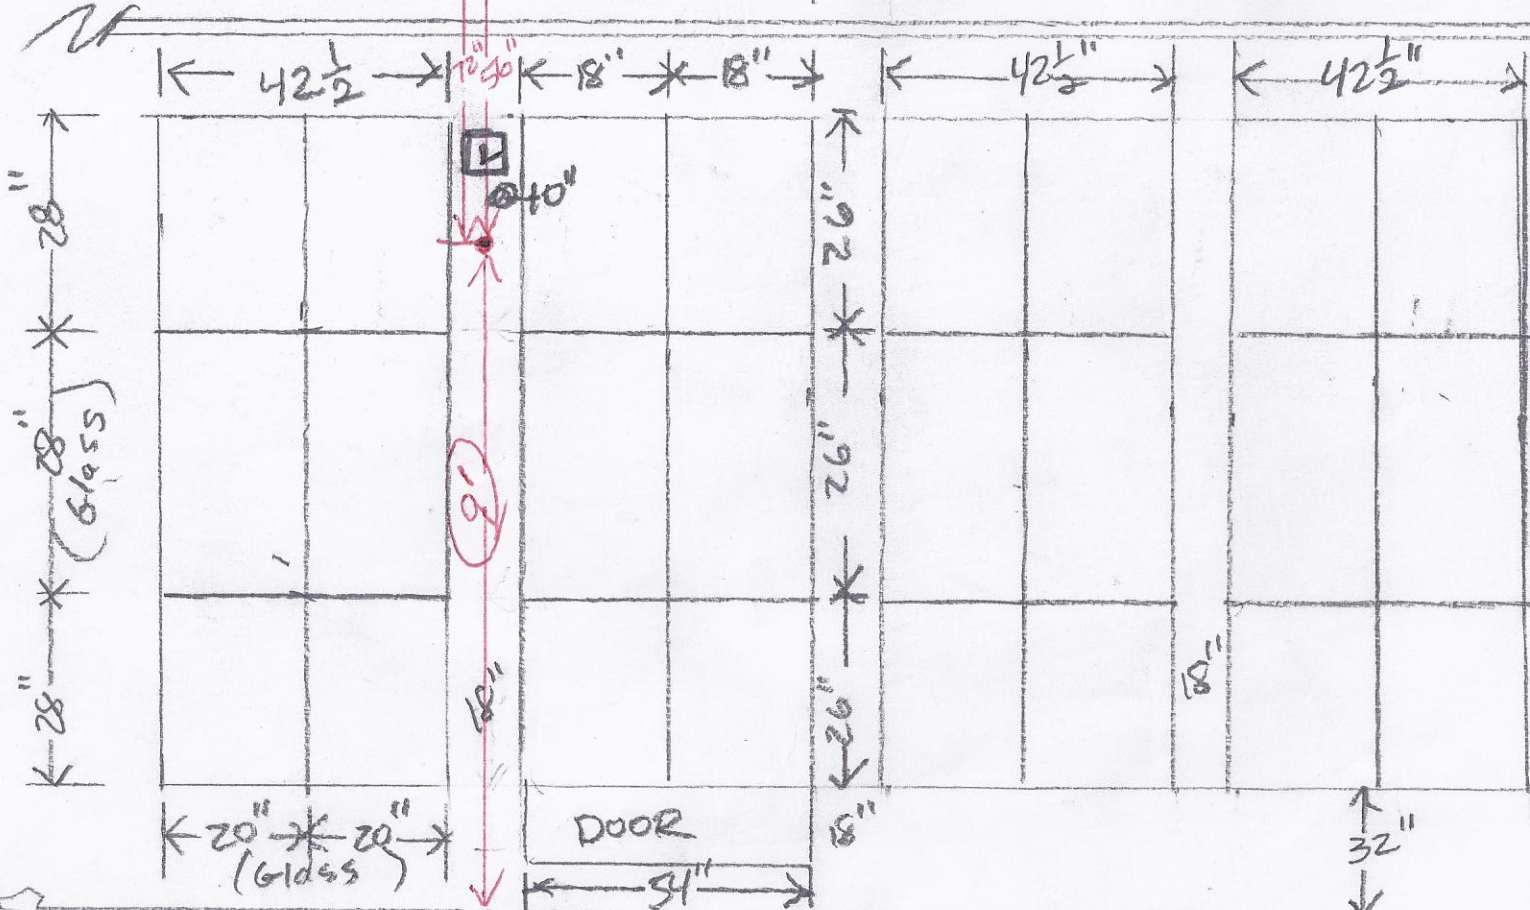

Sign here

neighboring Store front

AWEAR
Portland - Fore ST.

*NOTE: SPOT BOX STICKS out 9" From BLDG.

TOTAL 13'6" FRONTAGE